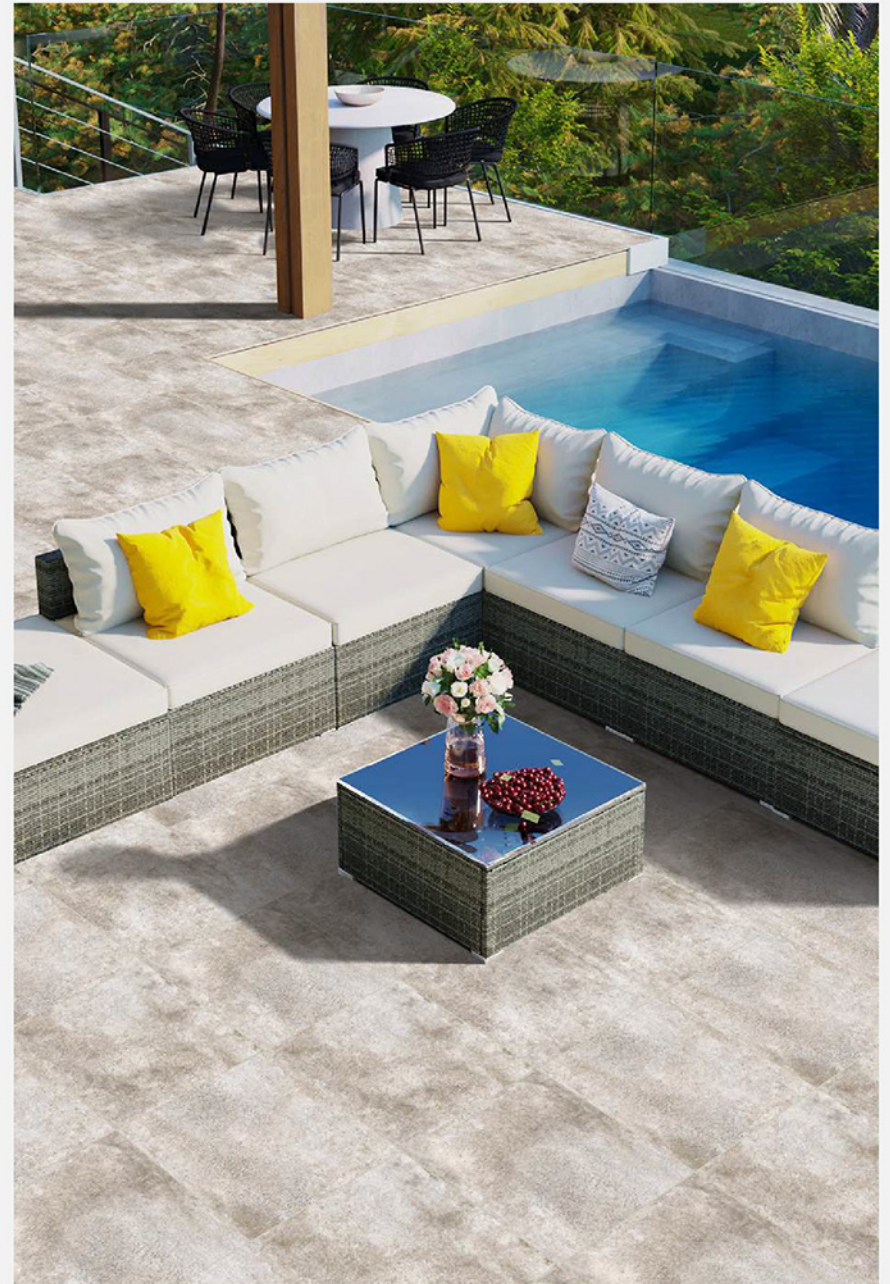

OUTLOOK

Collection

DESERTO

PUNCH