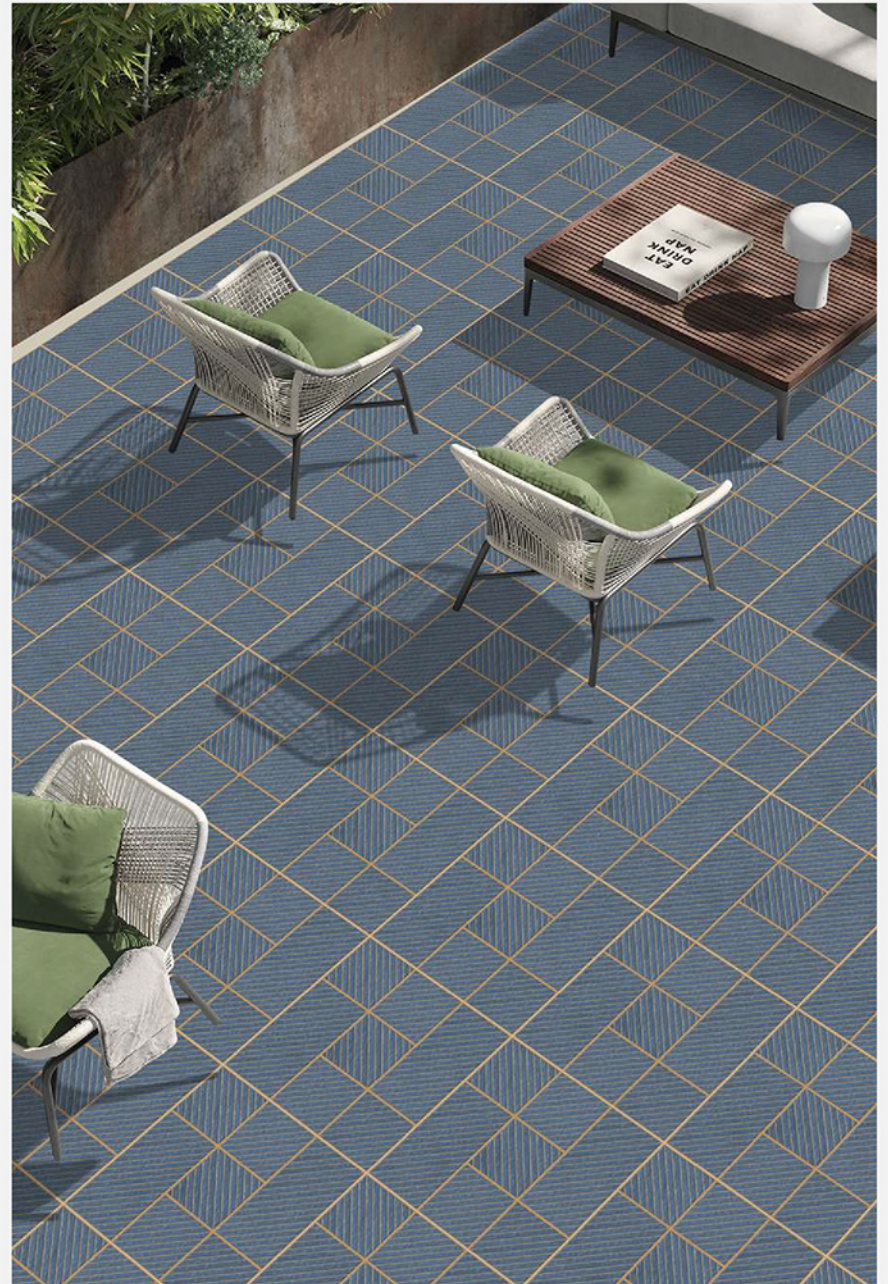

OUTLOOK

Collection

ALBERT

PUNCH