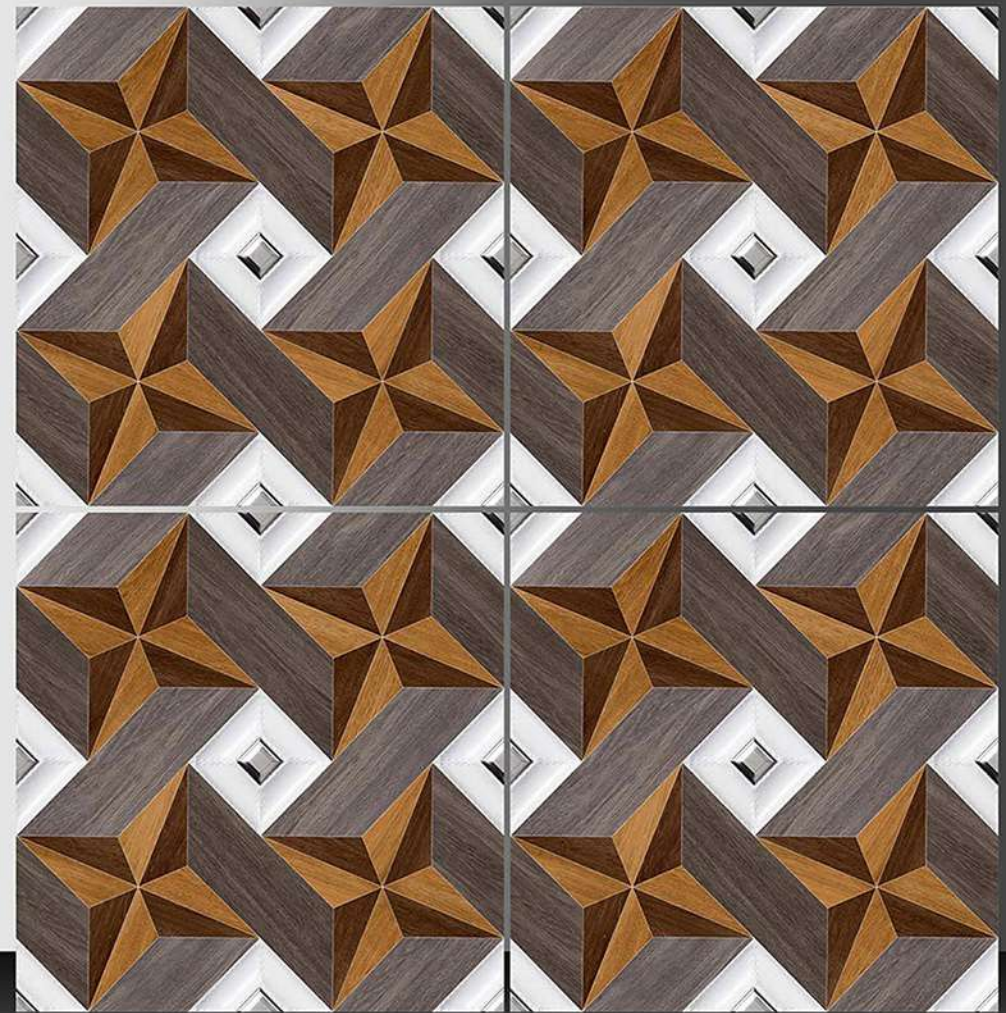

17185

Sugar Series