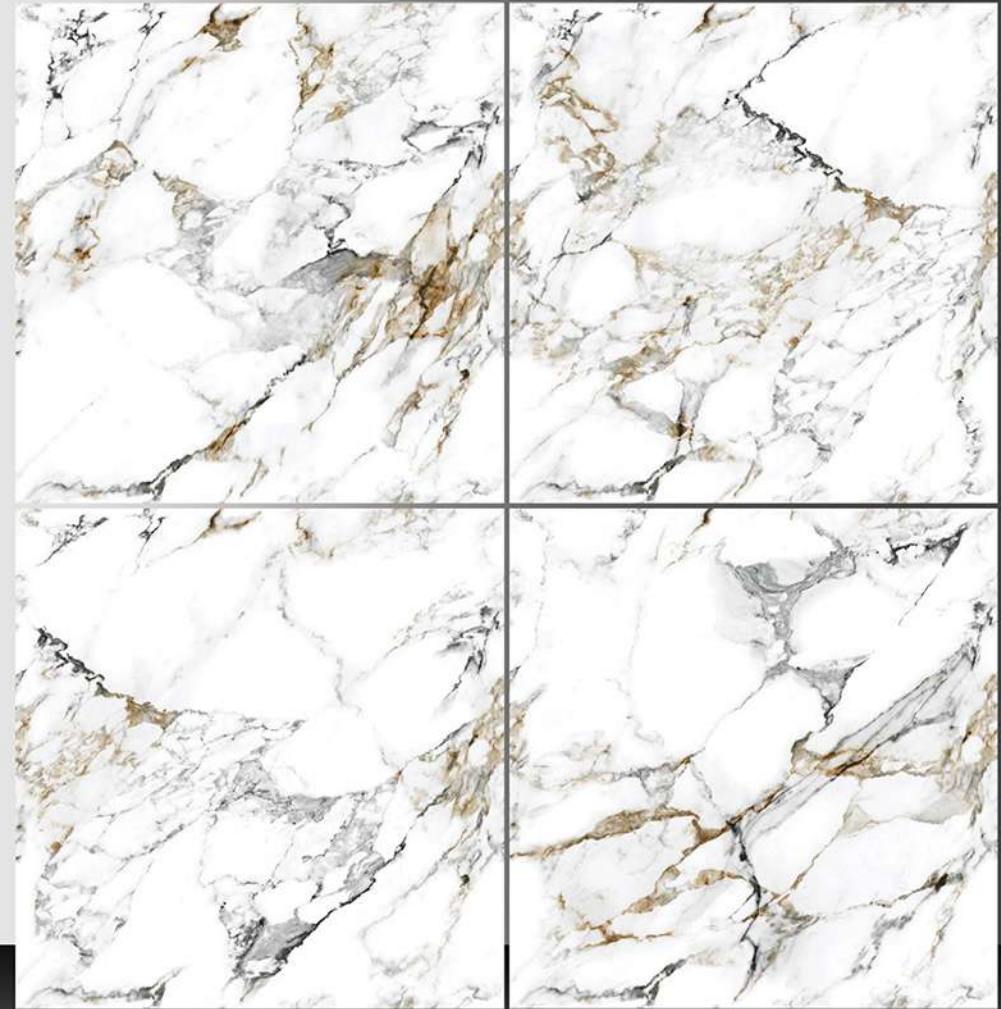

600X600 mm

17190

Sugar Series

WHITE BODY

PORCELAIN TILES

600X600 mm

17191

Sugar Series