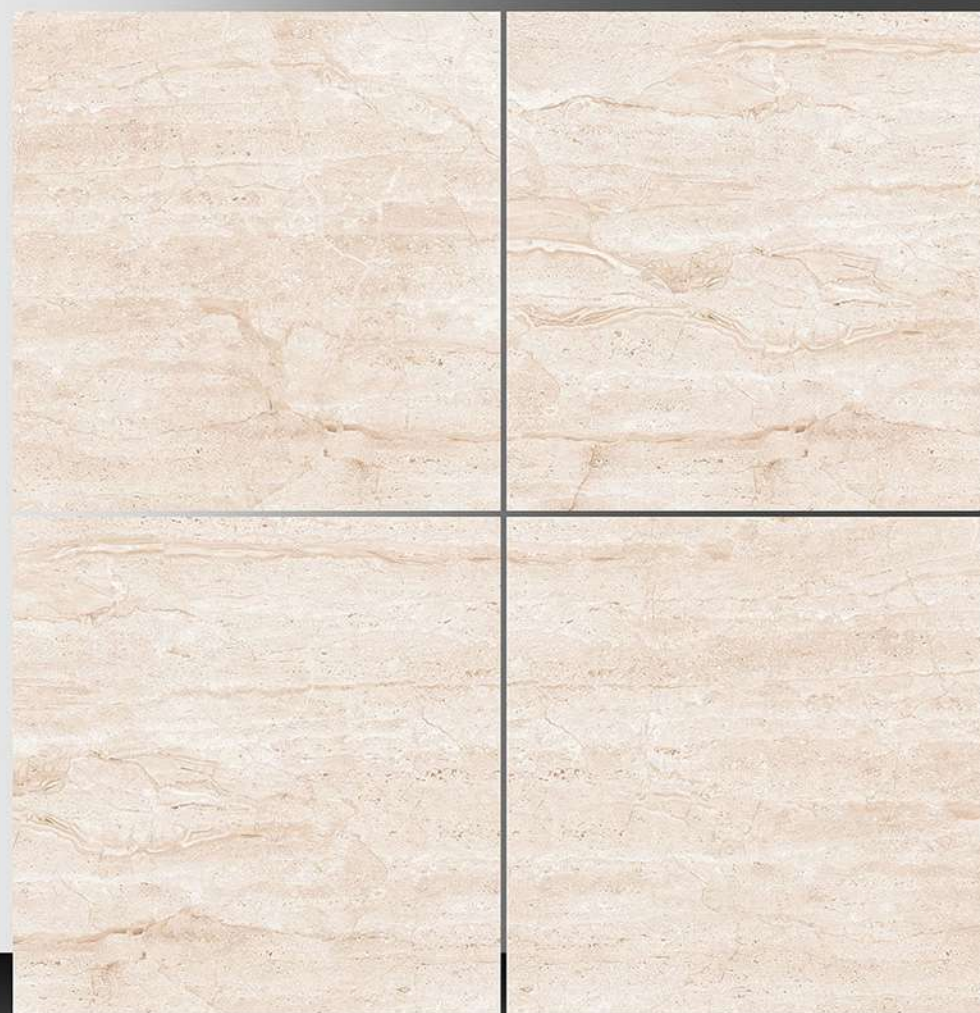

WHITE BODY

PORCELAIN TILES

600X600 mm

17176