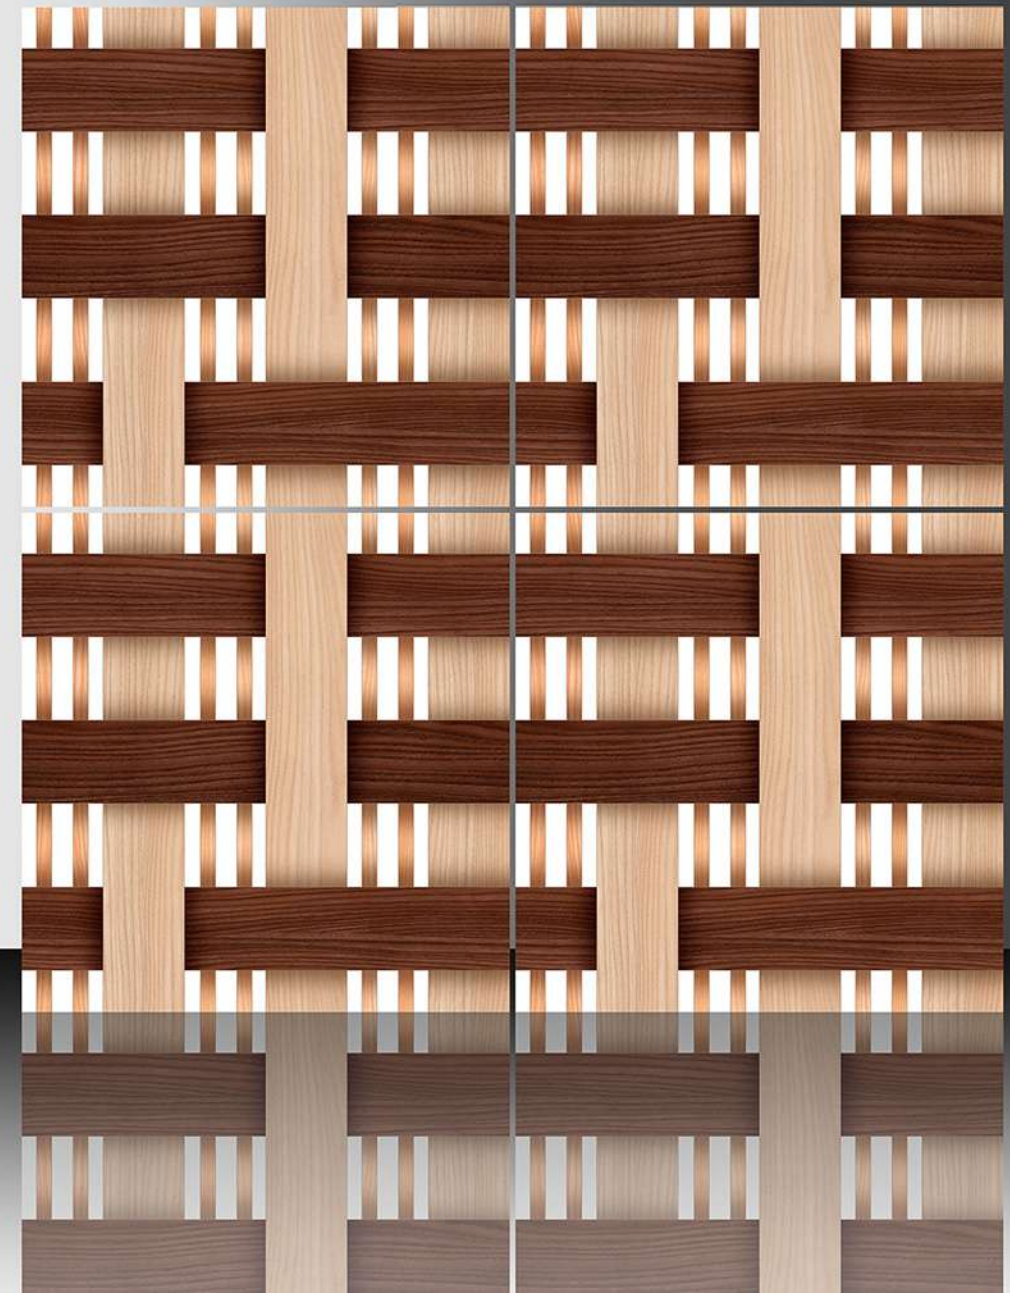

WHITE BODY

PORCELAIN TILES

600X600 mm

17200

Sugar Series