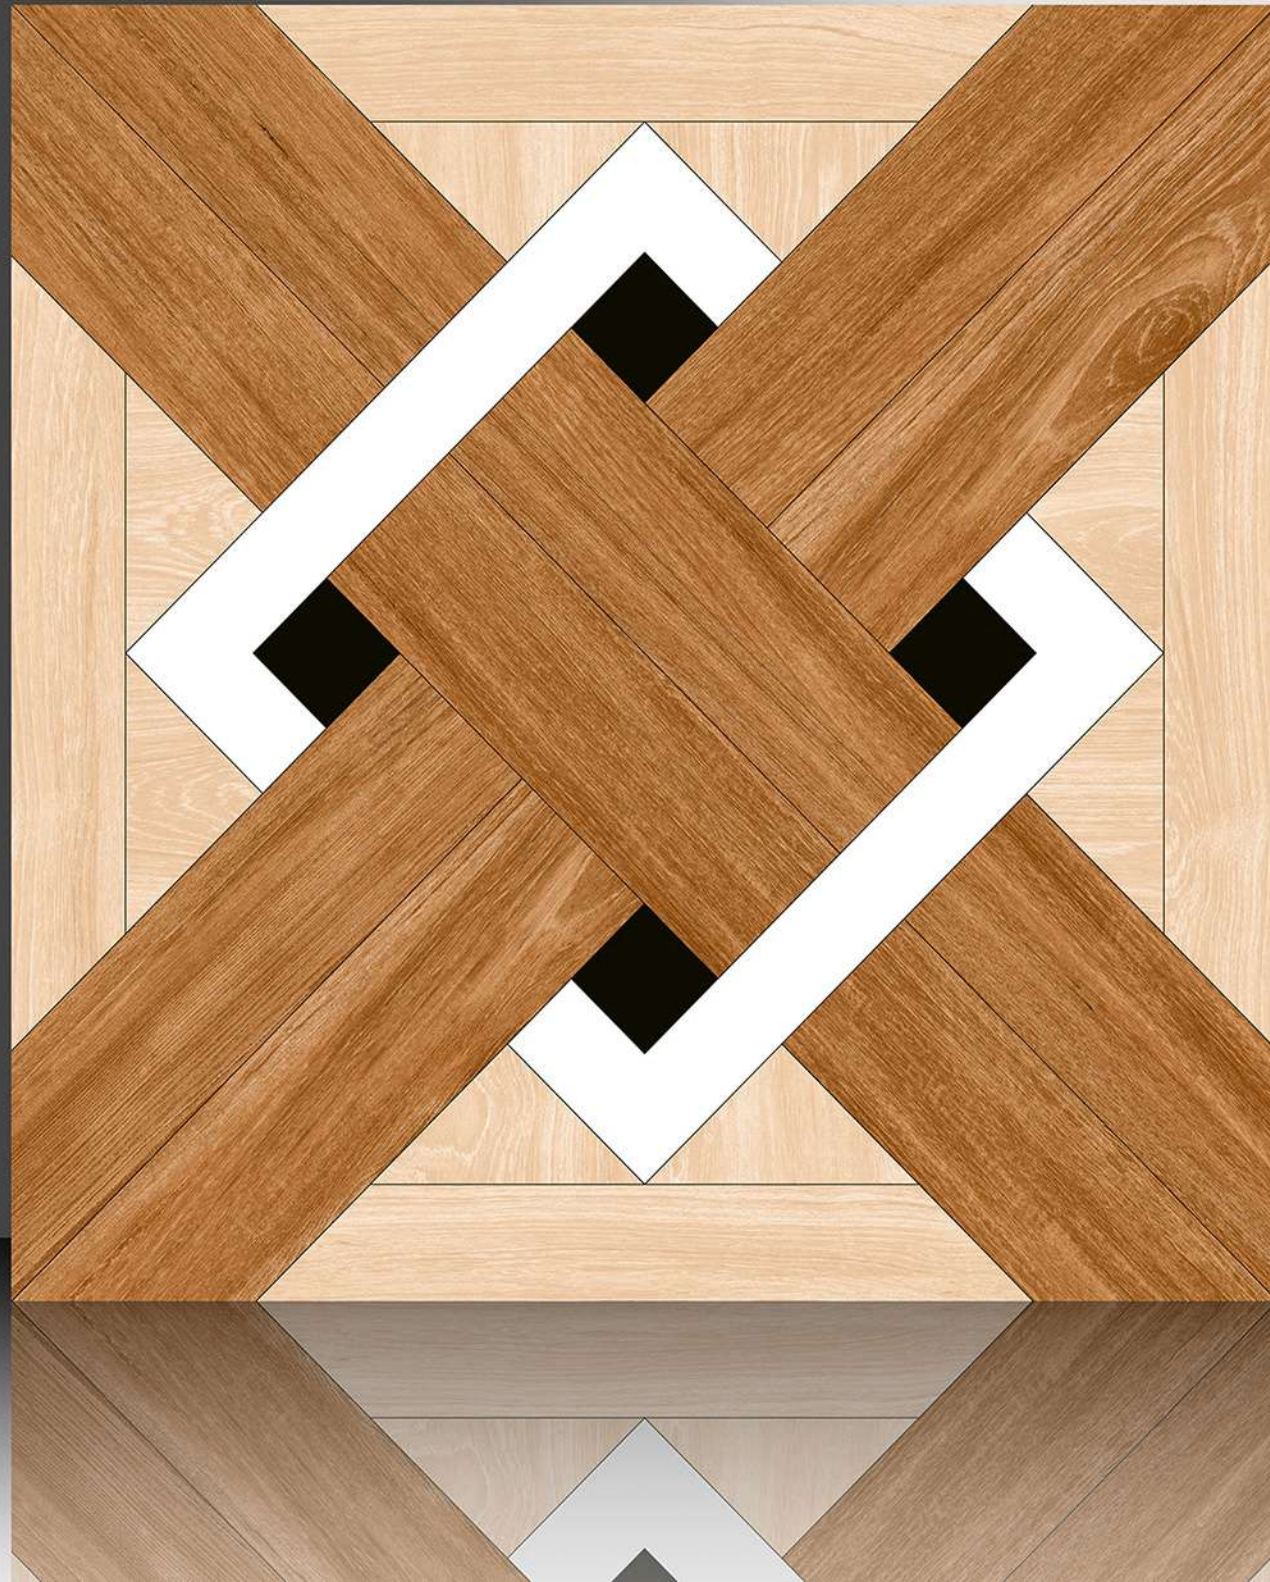

WHITE BODY

PORCELAIN TILES

600X600 mm