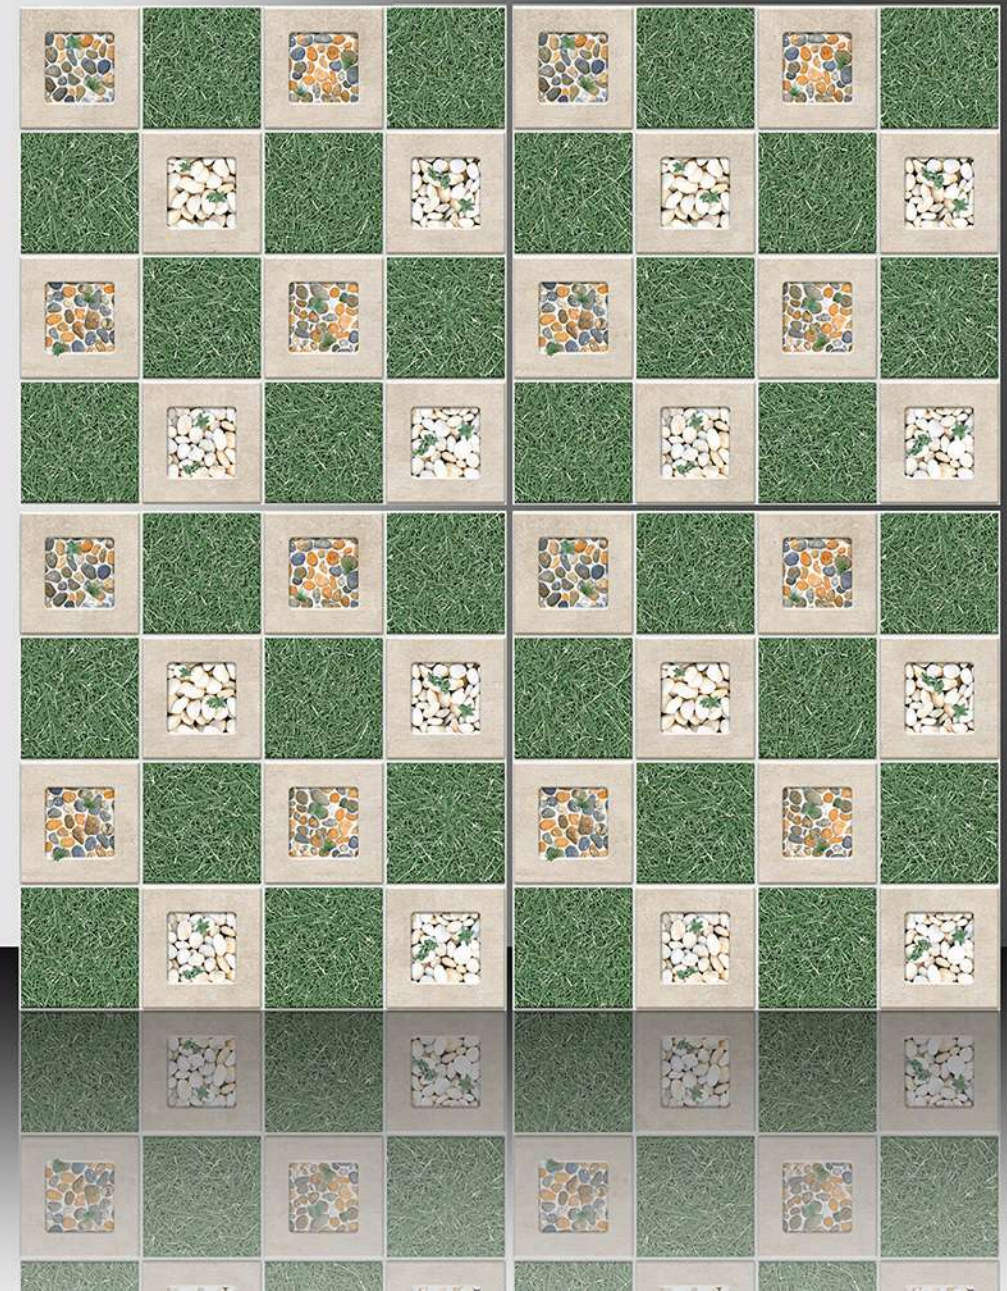

17156

Sugar Series

WHITE BODY

PORCELAIN TILES

600X600 mm

17157

Sugar Series

WHITE BODY

PORCELAIN TILES

600X600 mm

17158

Sugar Series

WHITE BODY

PORCELAIN TILES

600X600 mm

17159

Sugar Series

WHITE BODY

PORCELAIN TILES  
600X600 mm

17160

Sugar Series

WHITE BODY

PORCELAIN TILES

600X600 mm