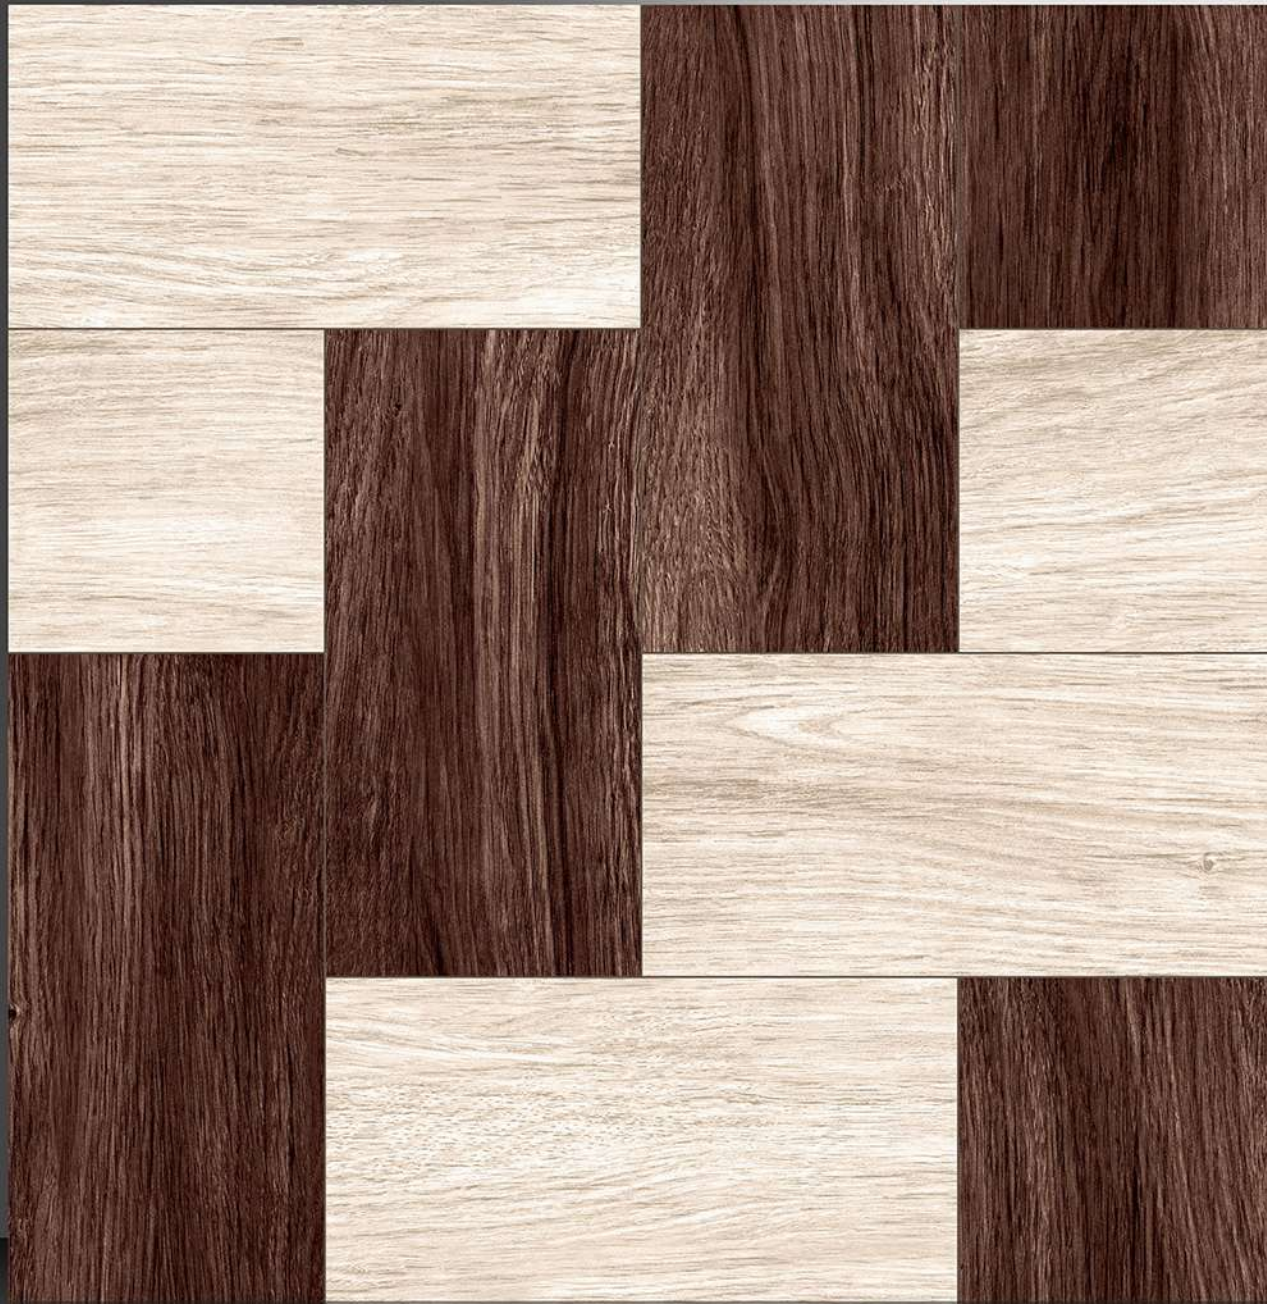

WHITE BODY

PORCELAIN TILES

600X600 mm

17179

Sugar Series

WHITE BODY

PORCELAIN TILES  
600X600 mm

17180