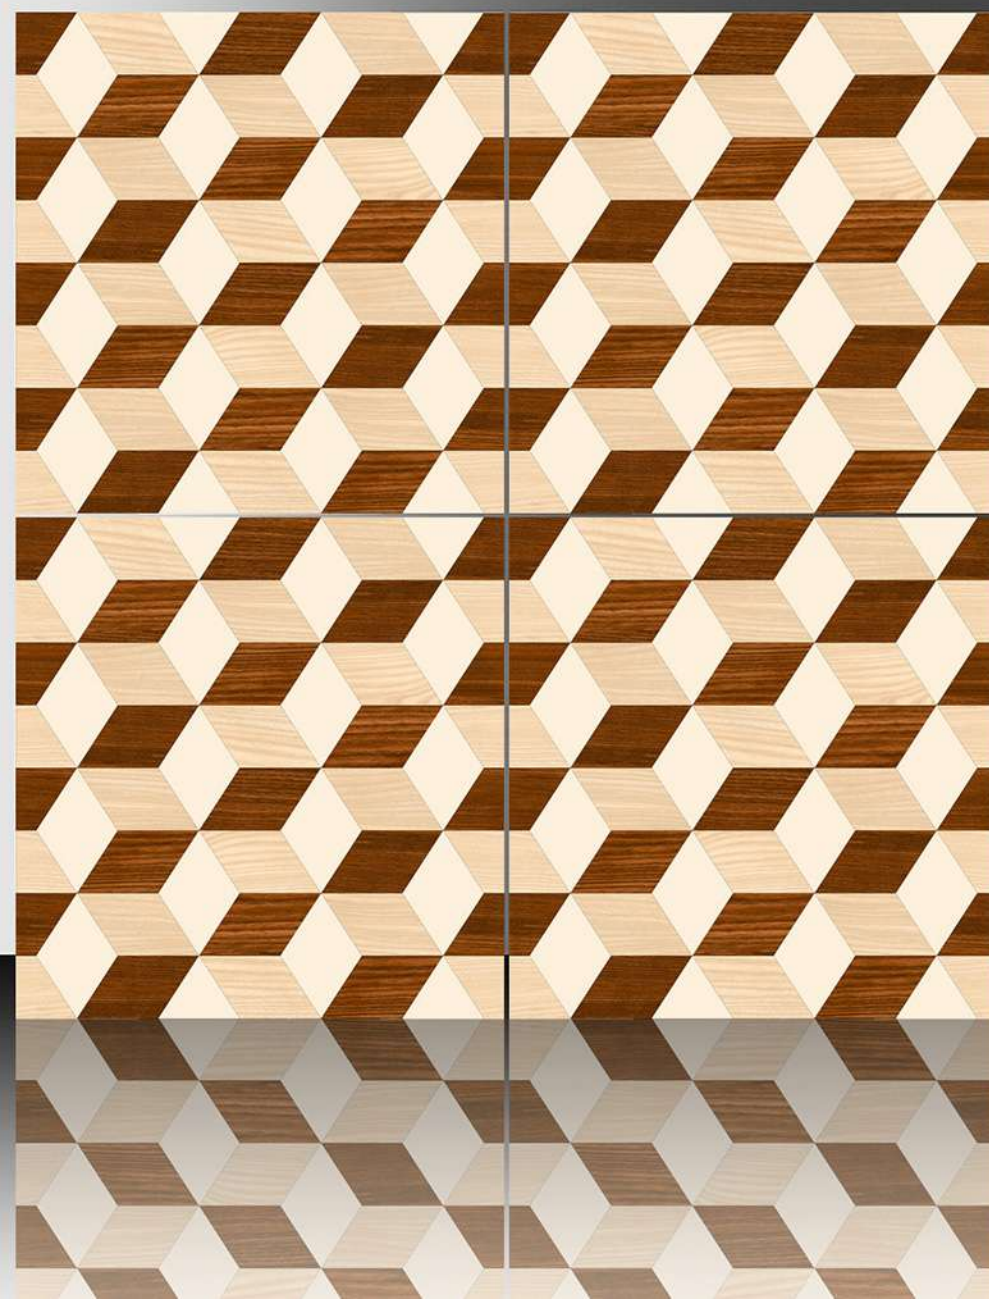

17168

Sugar Series