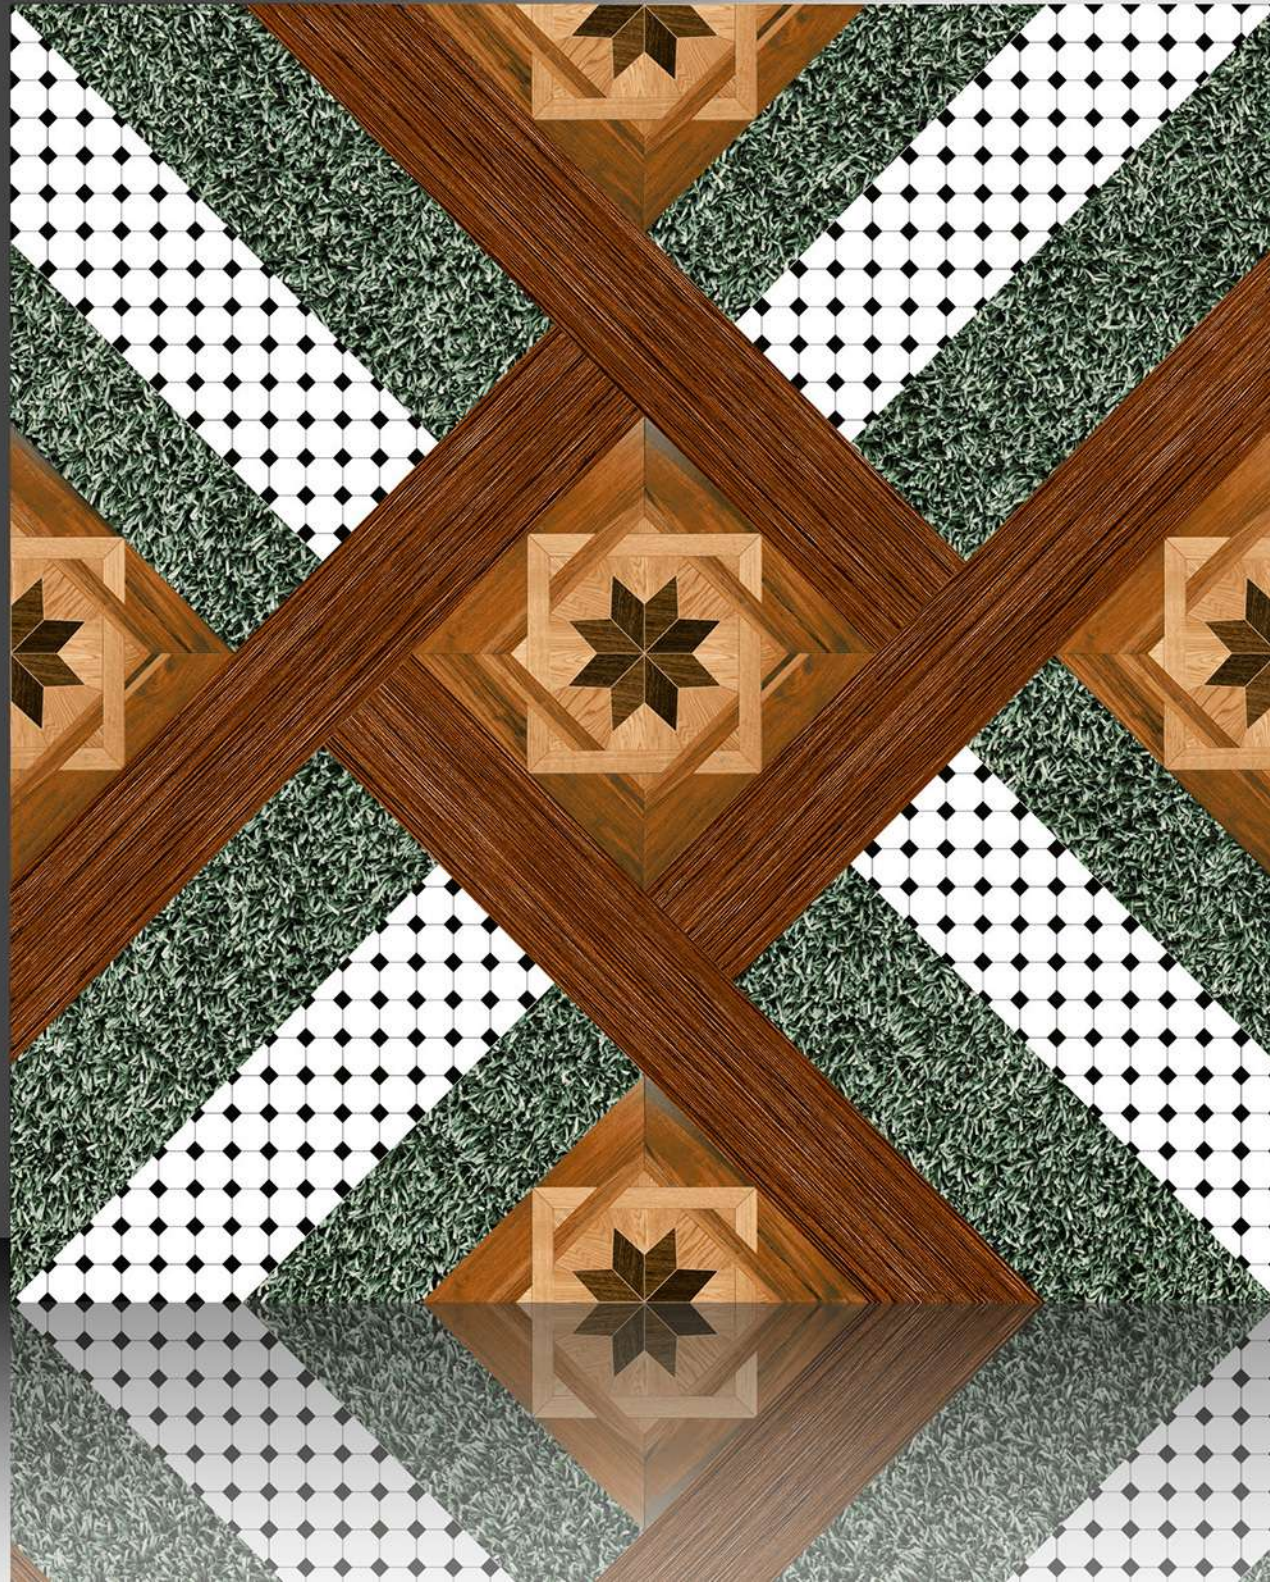

WHITE BODY

PORCELAIN TILES

600X600 mm