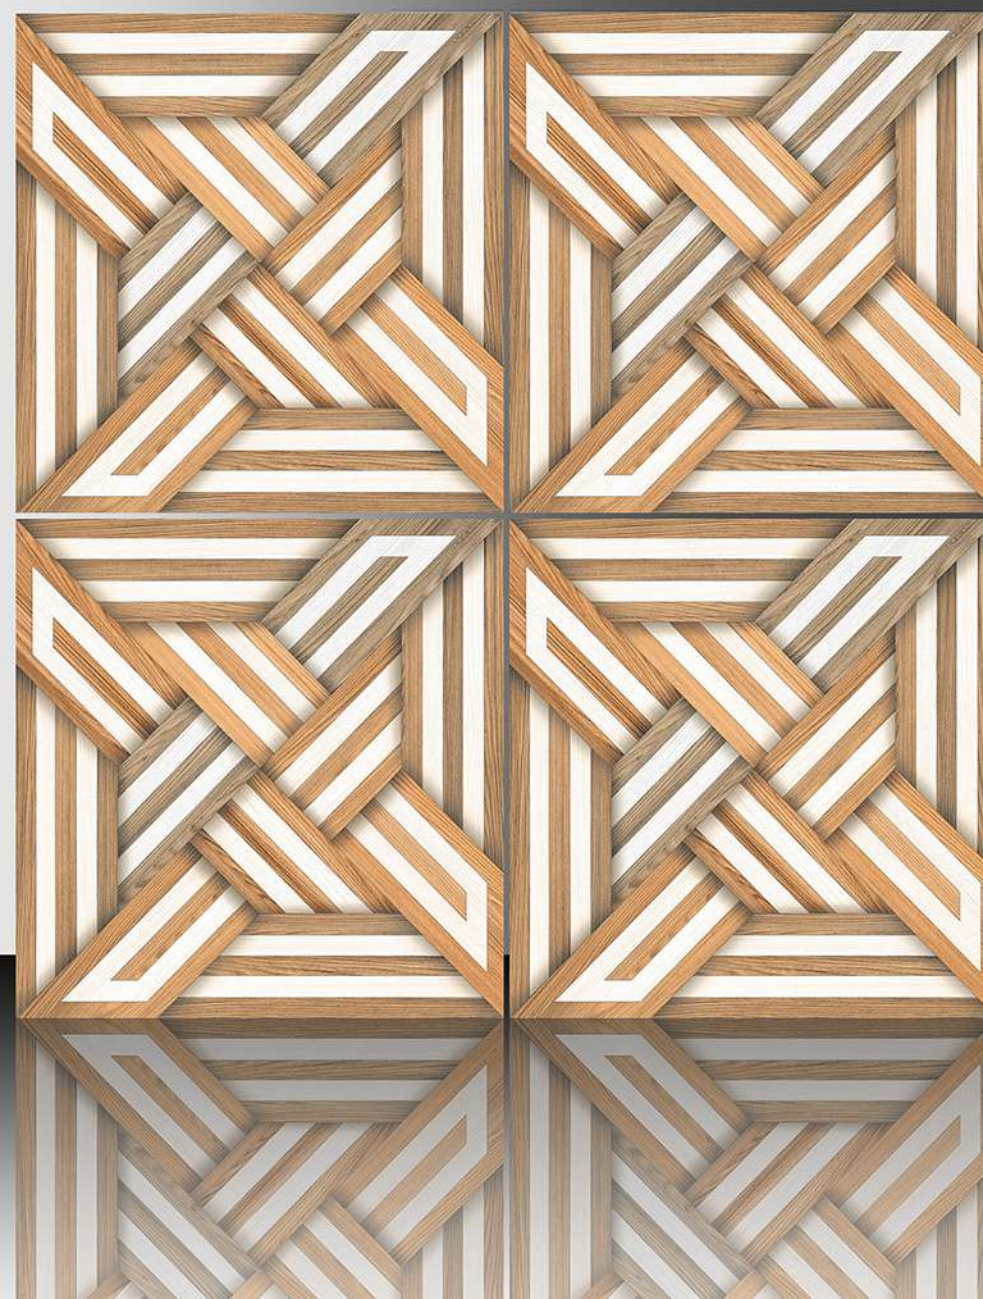

17185

Sugar Series

WHITE BODY

PORCELAIN TILES

600X600 mm

17186

Sugar Series

WHITE BODY