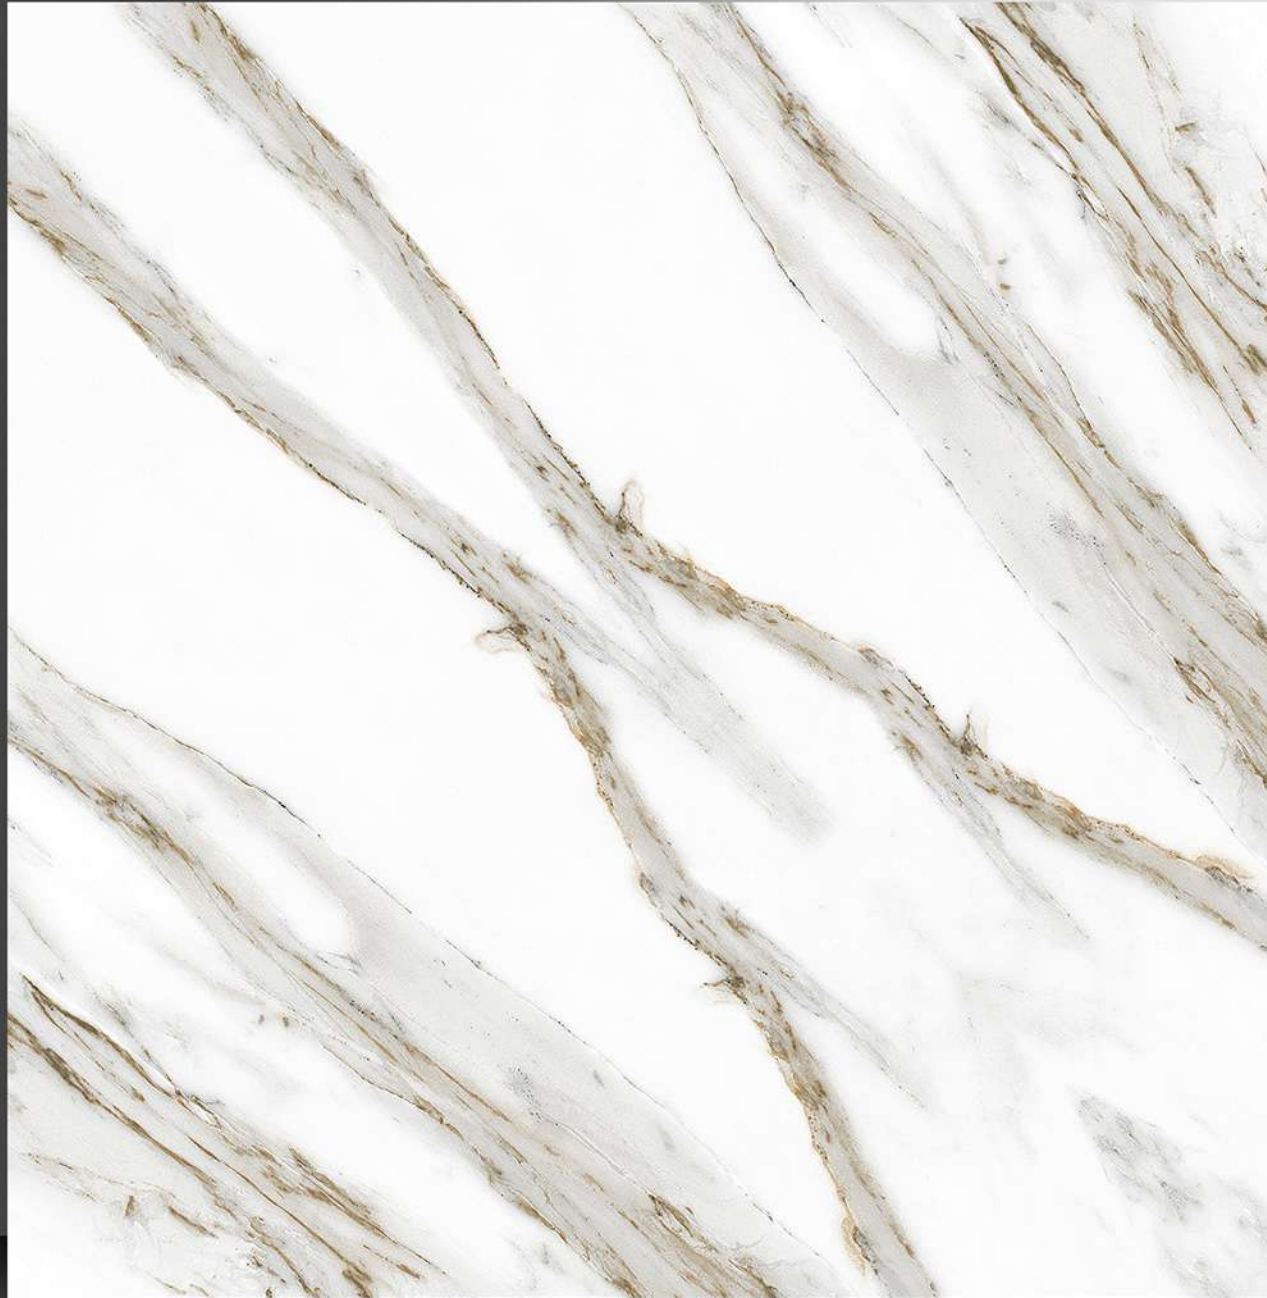

WHITE BODY

PORCELAIN TILES

600X600 mm

17173

Sugar Series

WHITE BODY

PORCELAIN TILES

600X600 mm