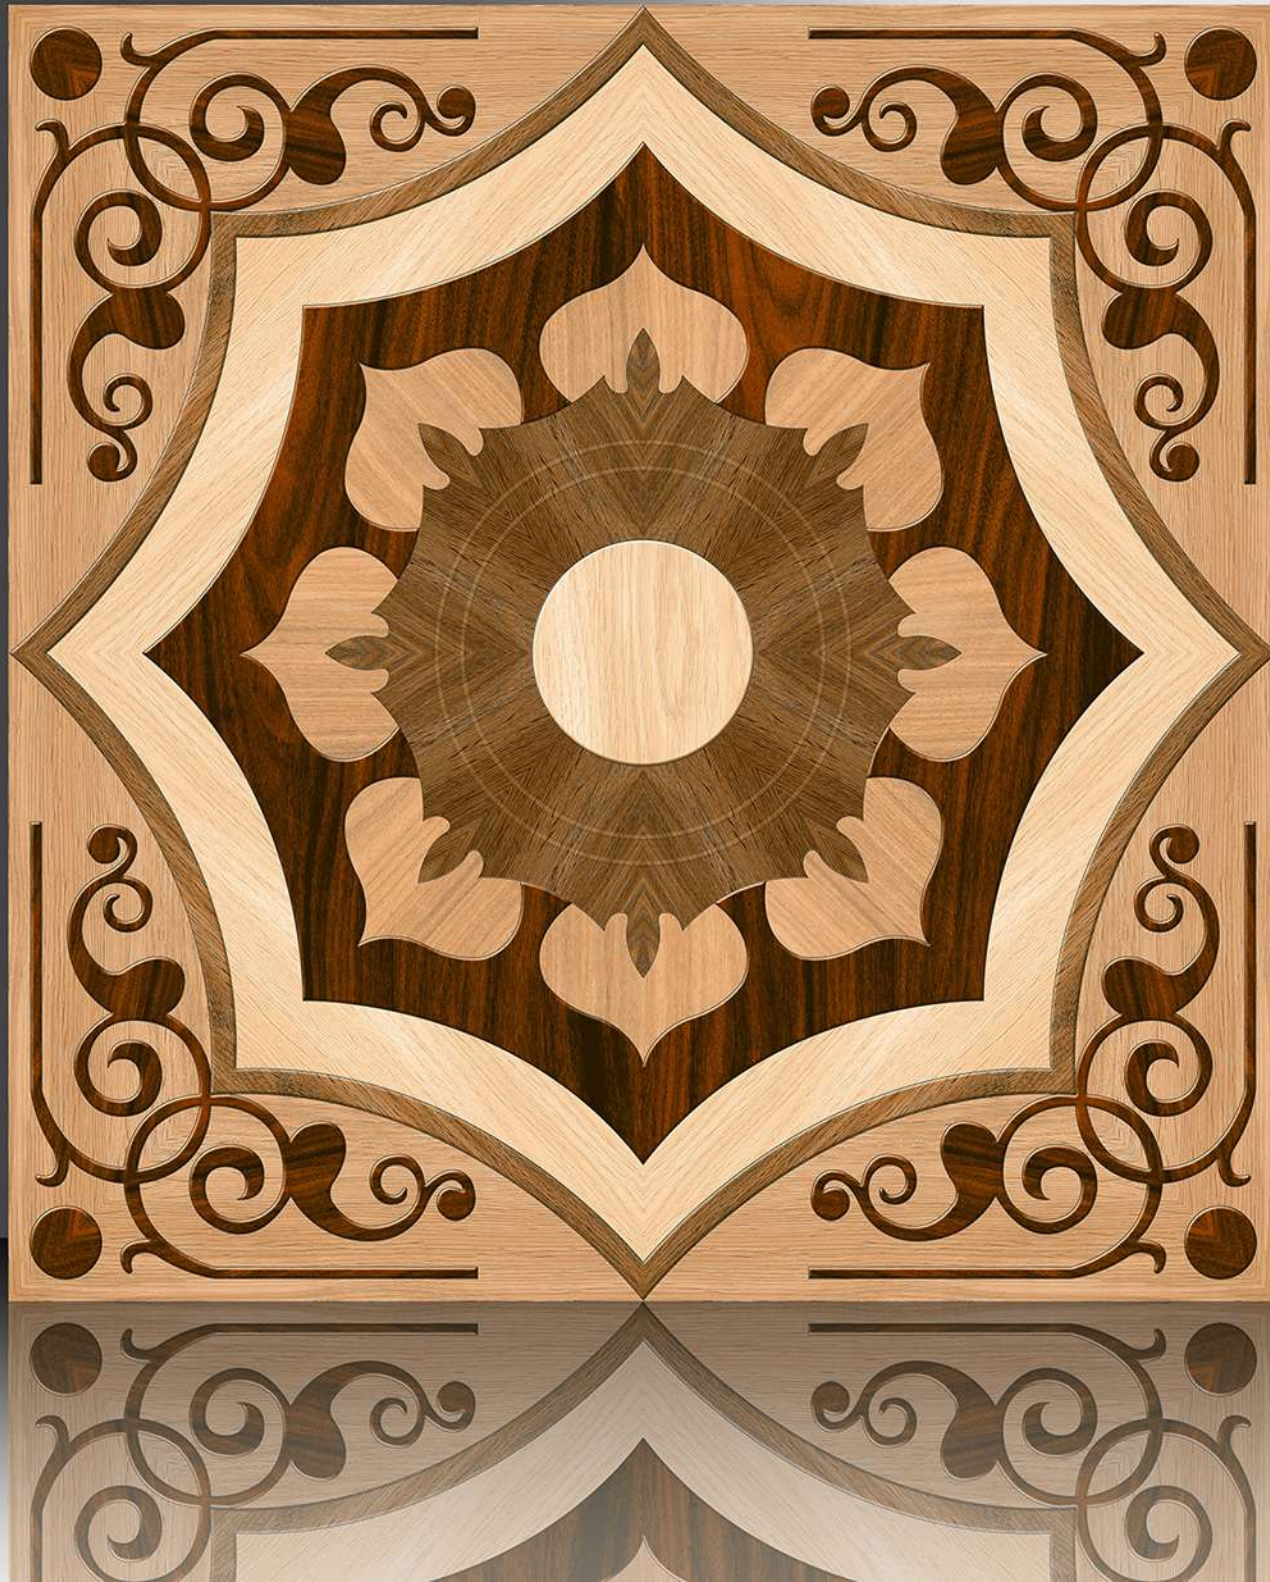

WHITE BODY

PORCELAIN TILES

600X600 mm