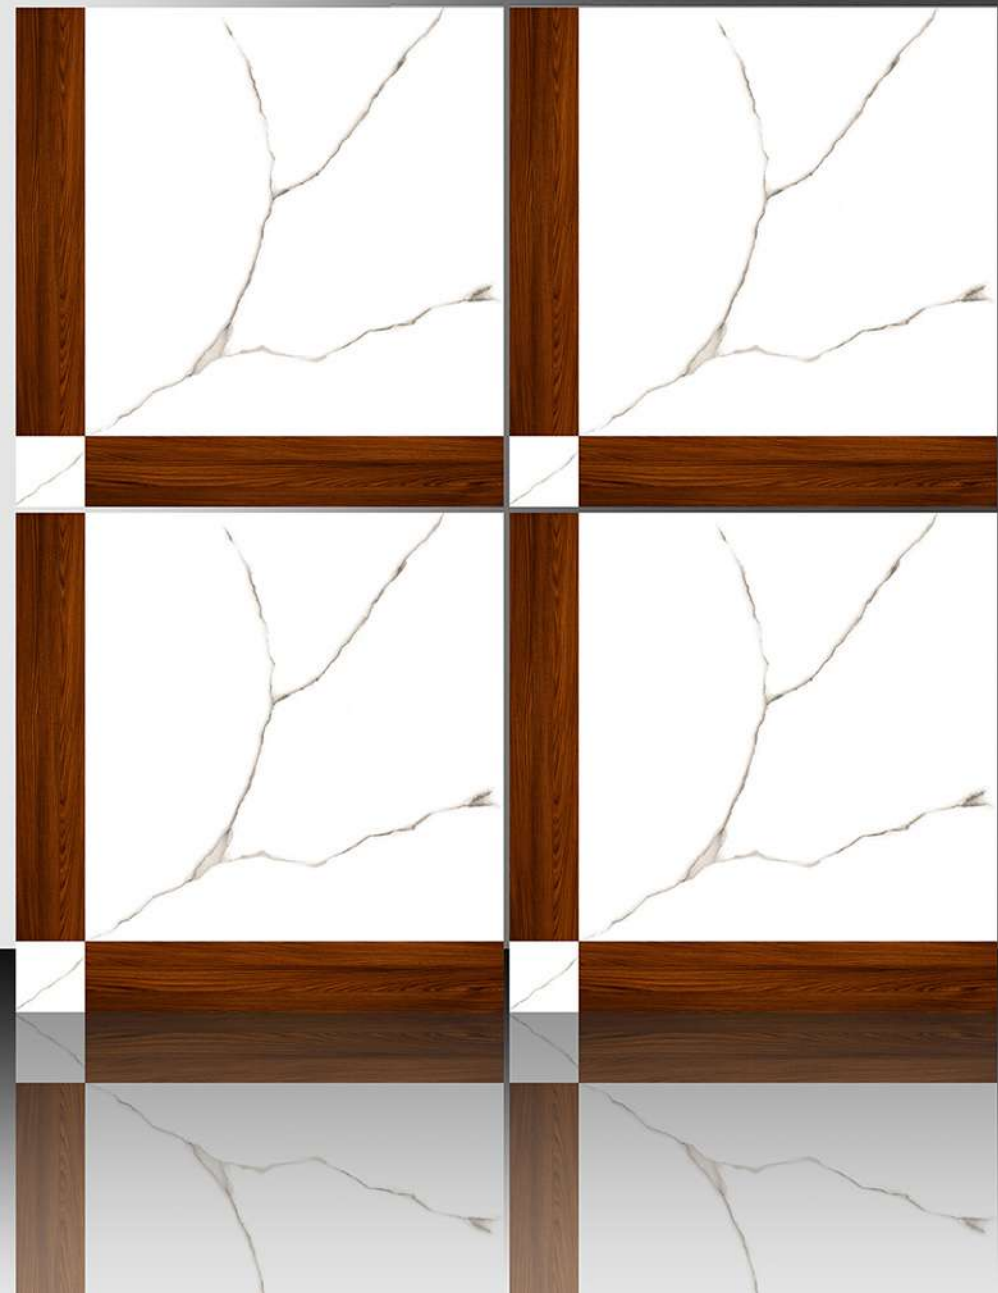

Sugar Series

WHITE BODY

PORCELAIN TILES

600X600 mm

17181

Sugar Series

WHITE BODY

PORCELAIN TILES