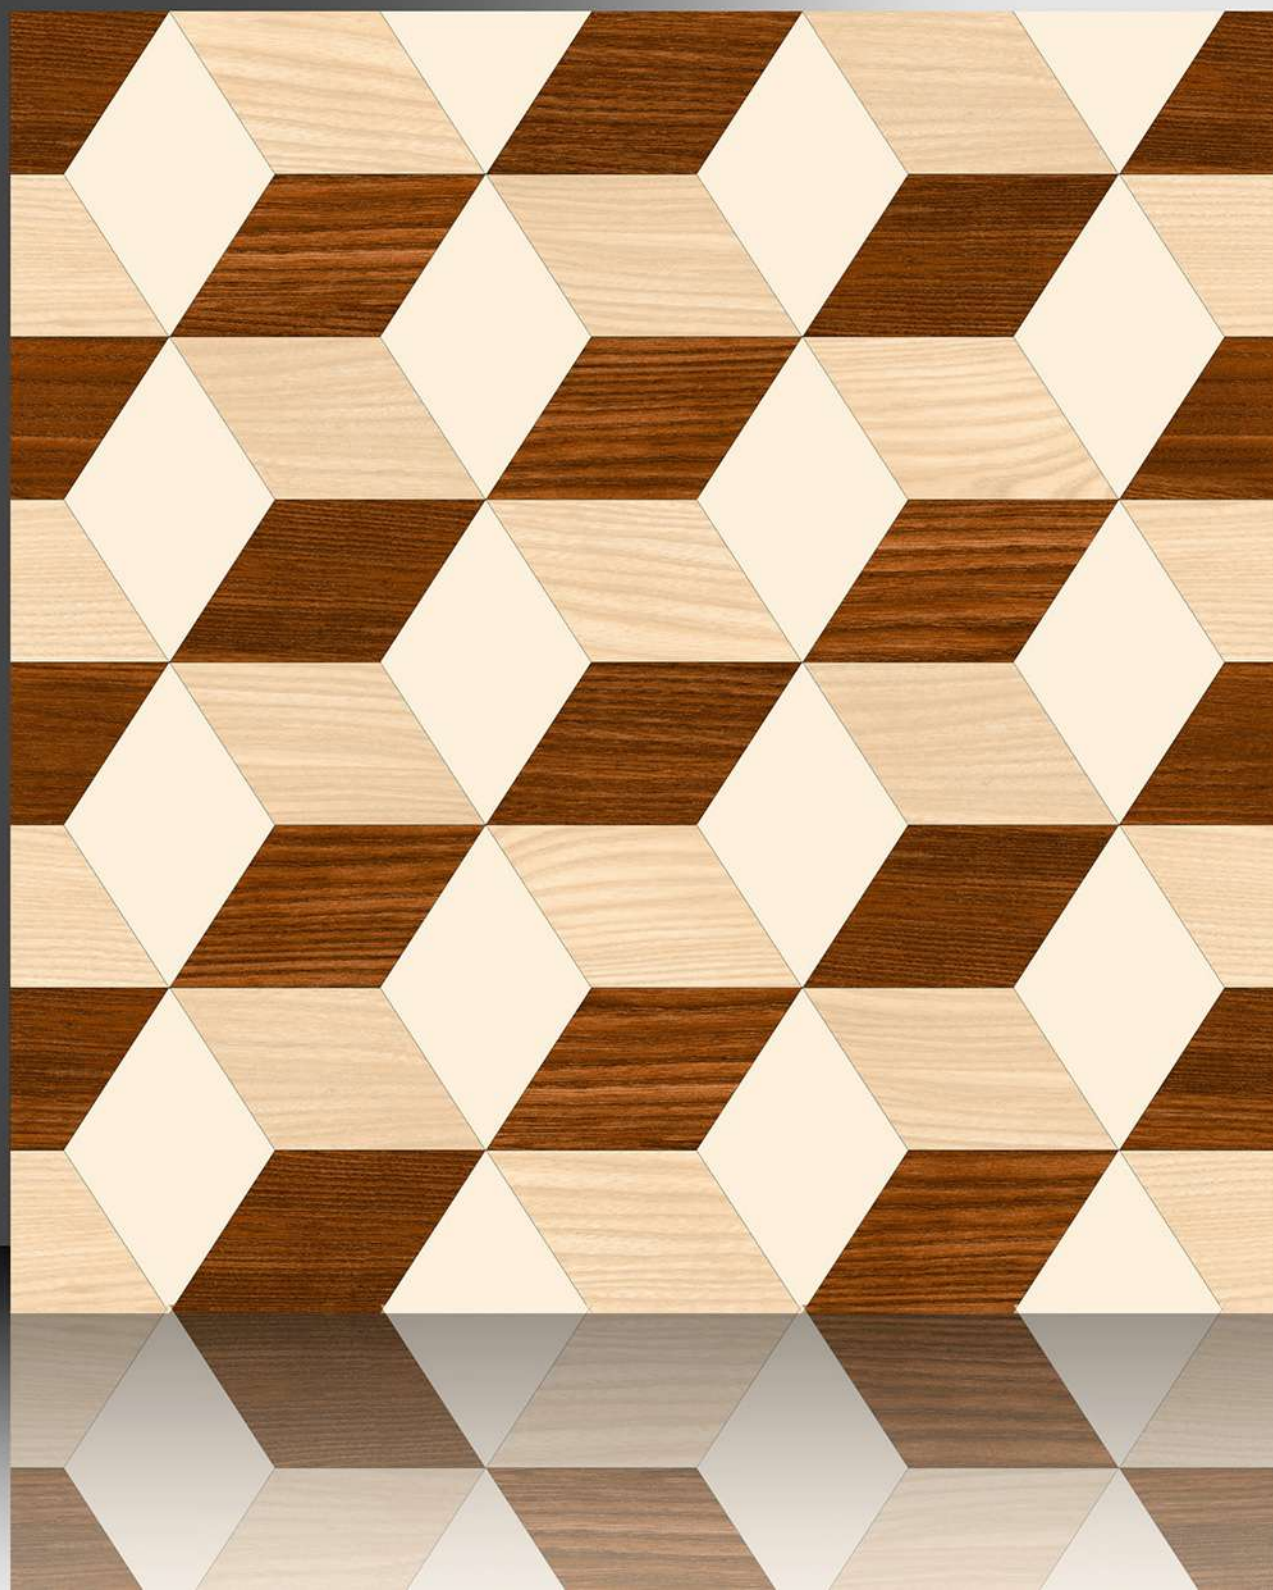

WHITE BODY

PORCELAIN TILES

600X600 mm