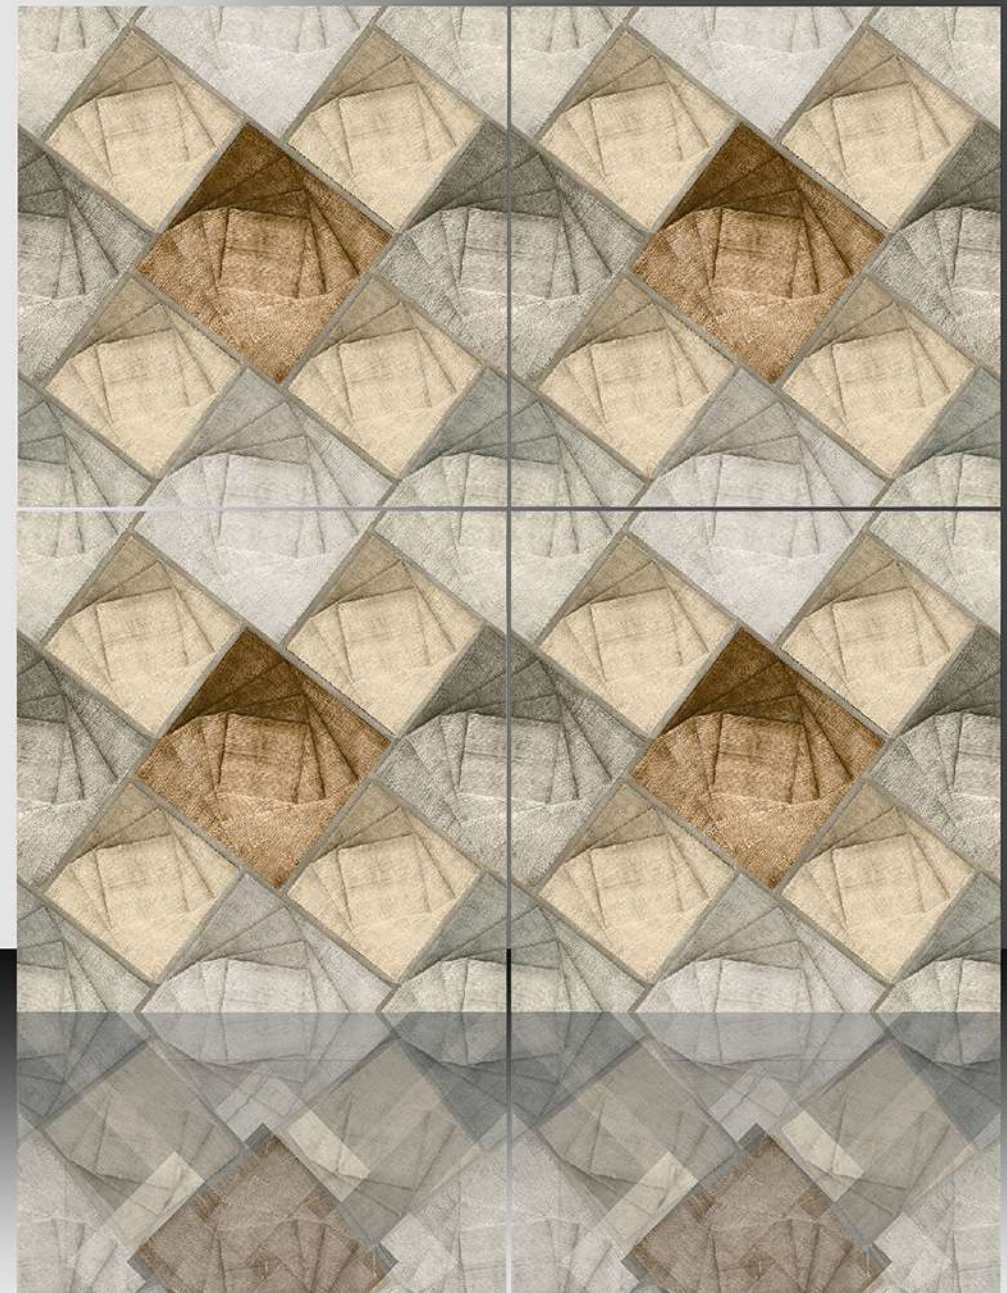

17198

Sugar Series