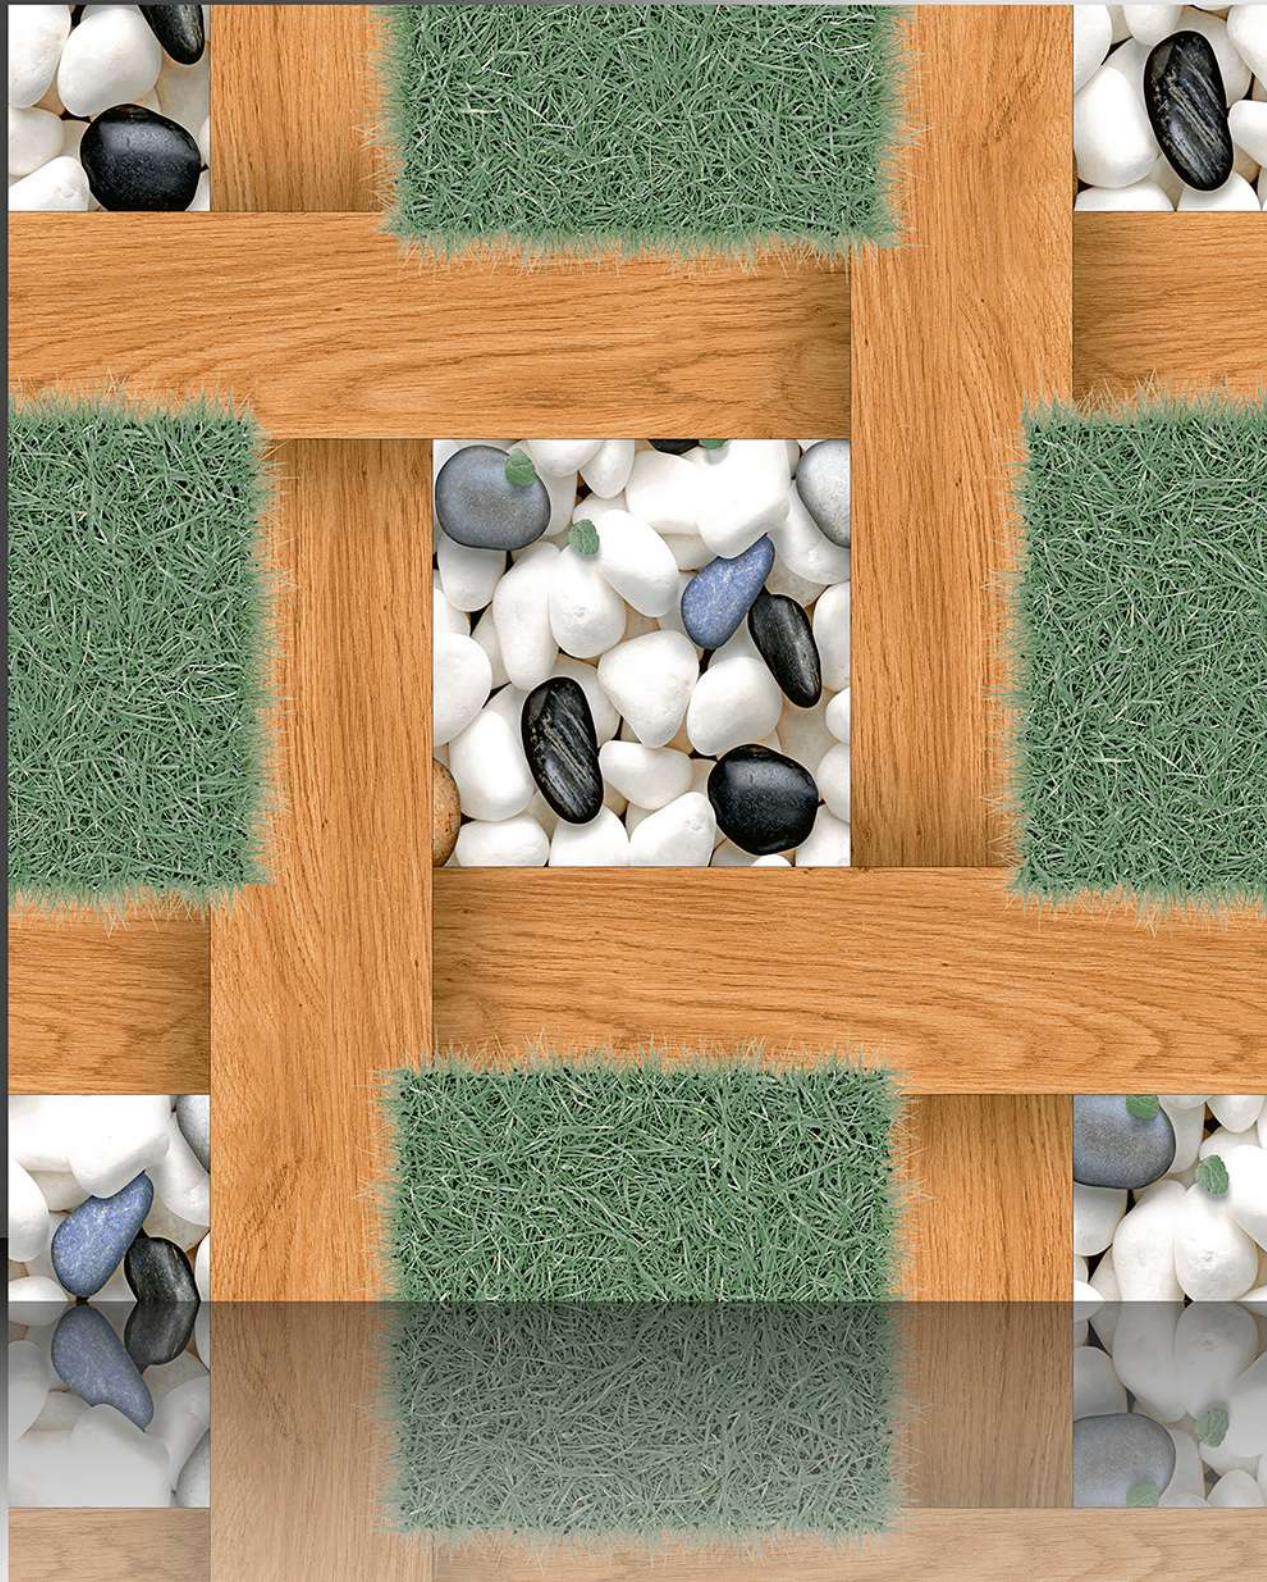

WHITE BODY

PORCELAIN TILES

600X600 mm