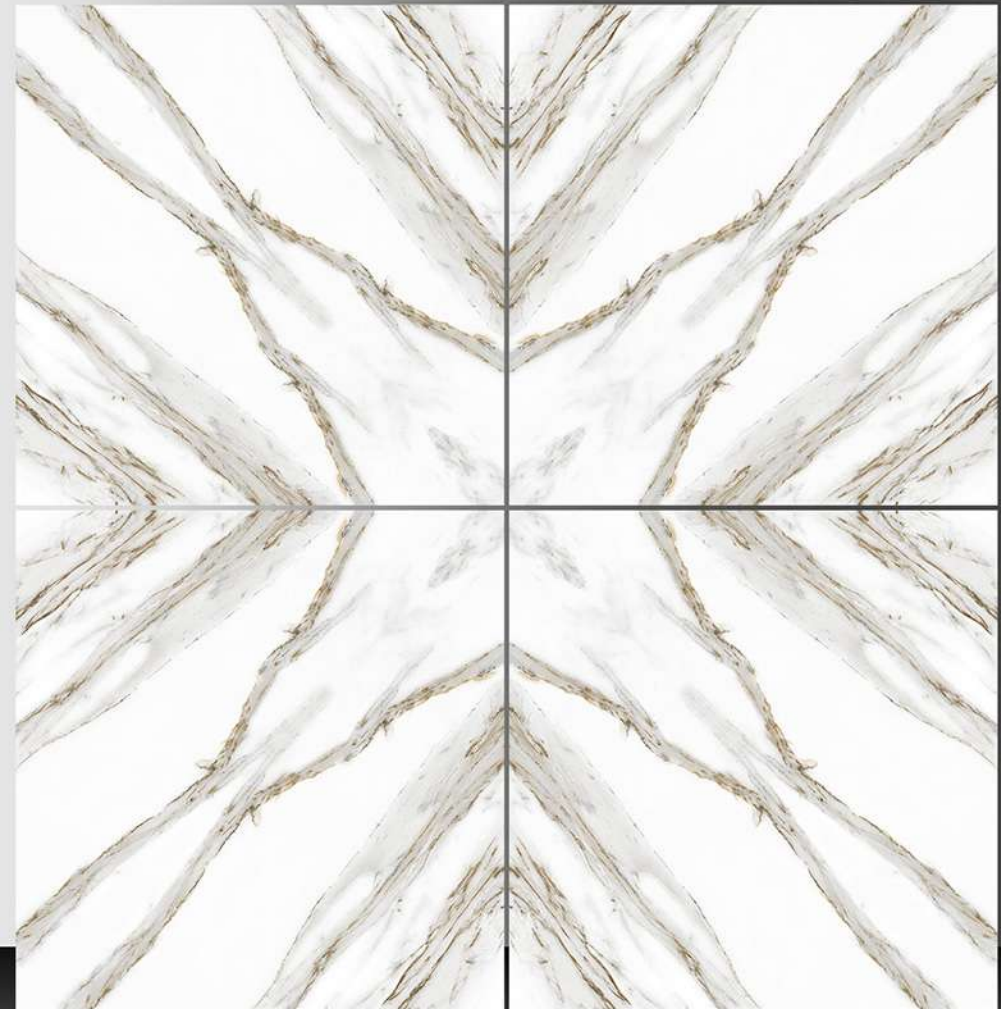

17174

Sugar Series