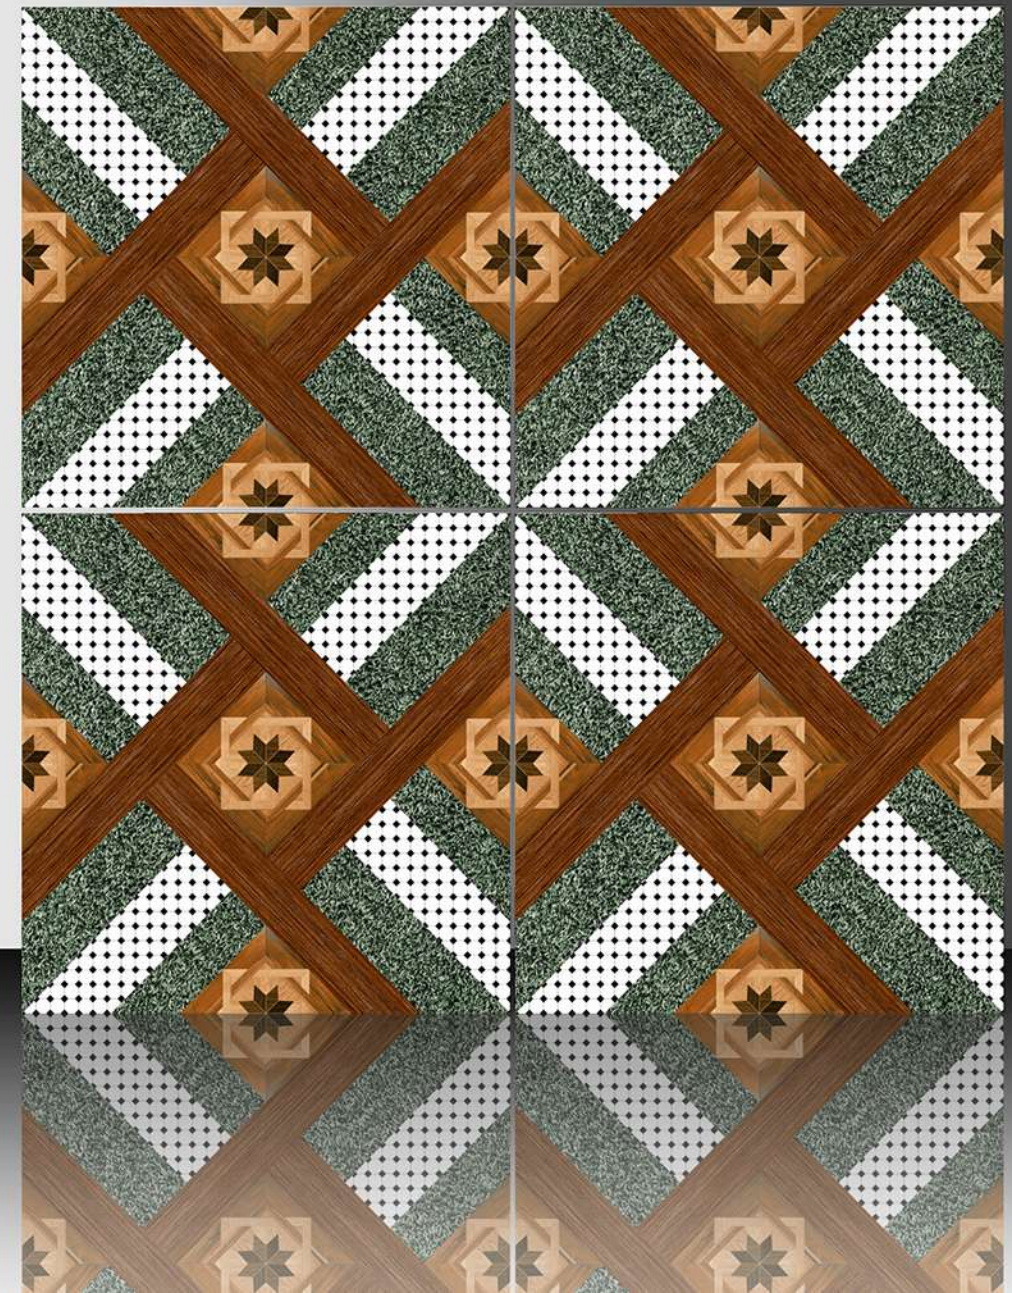

Sugar Series

WHITE BODY

PORCELAIN TILES

600X600 mm

17165

Sugar Series

WHITE BODY

PORCELAIN TILES