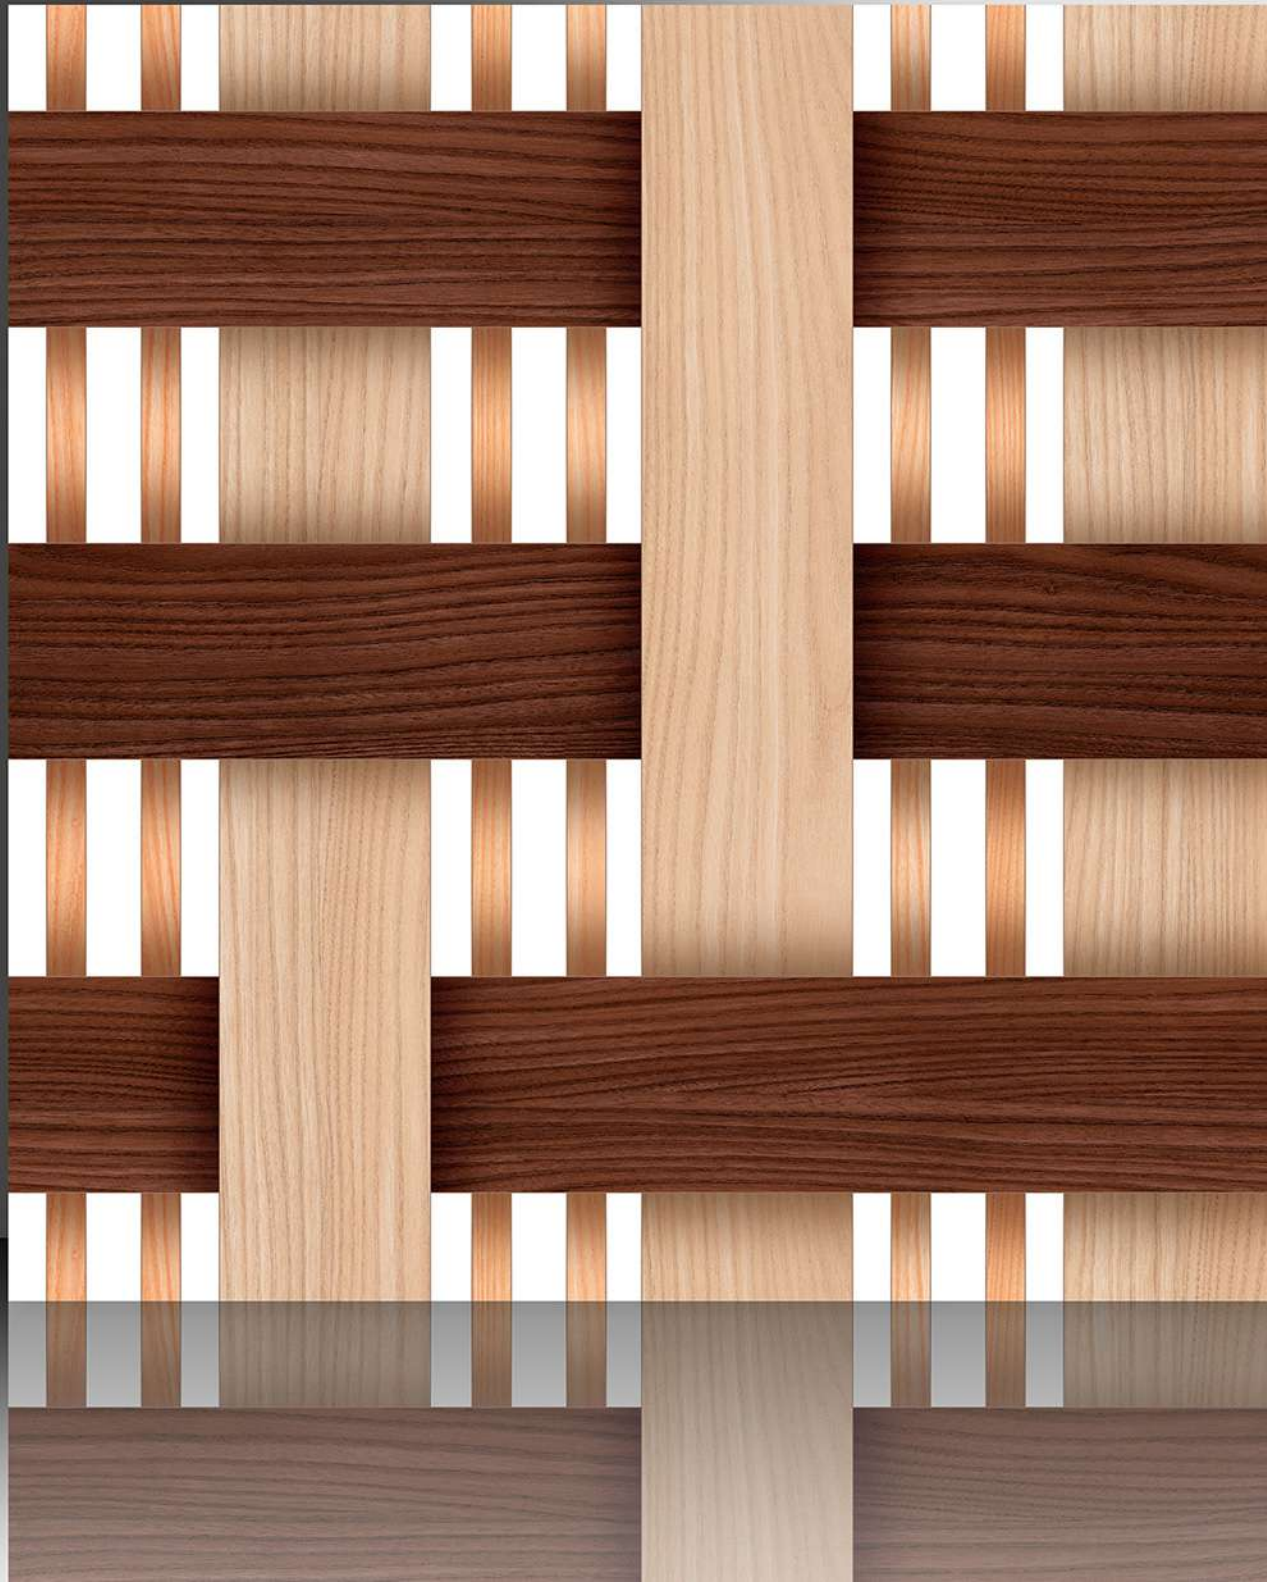

WHITE BODY

PORCELAIN TILES

600X600 mm