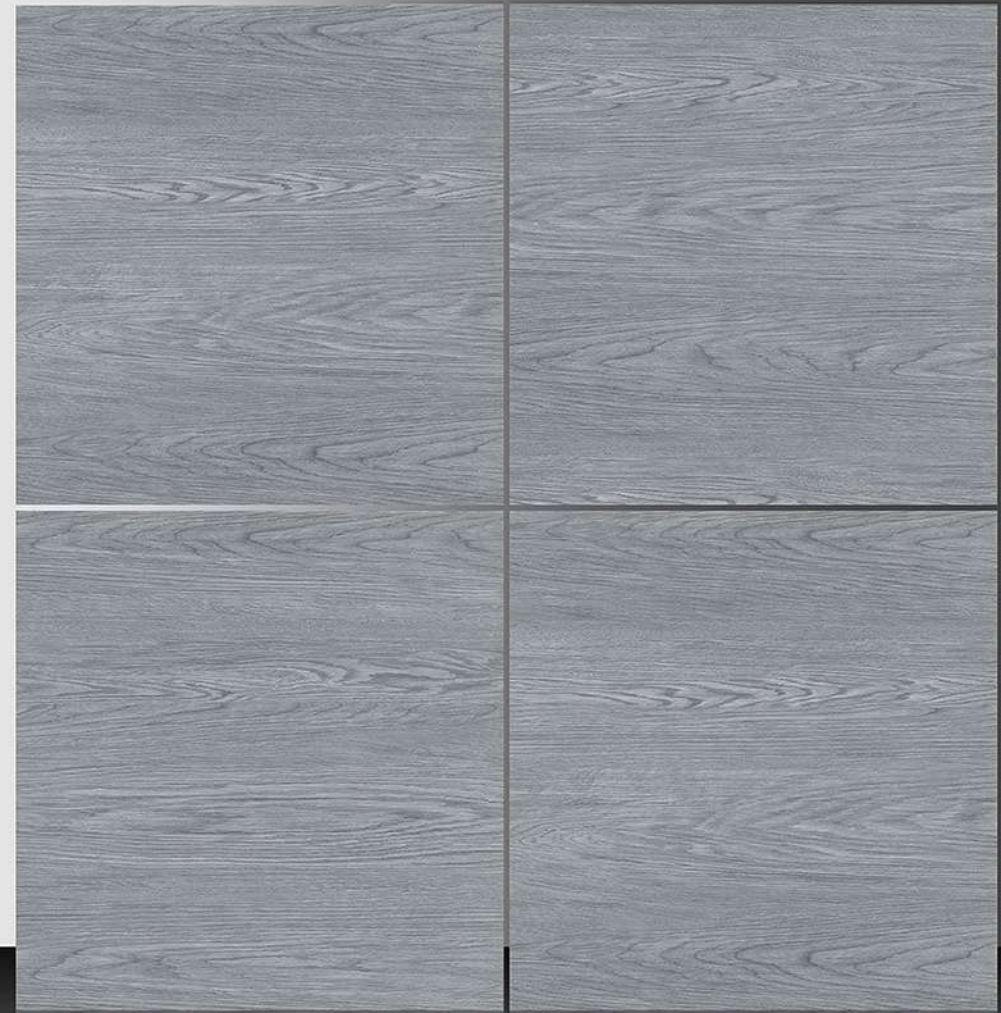

17187

Sugar Series