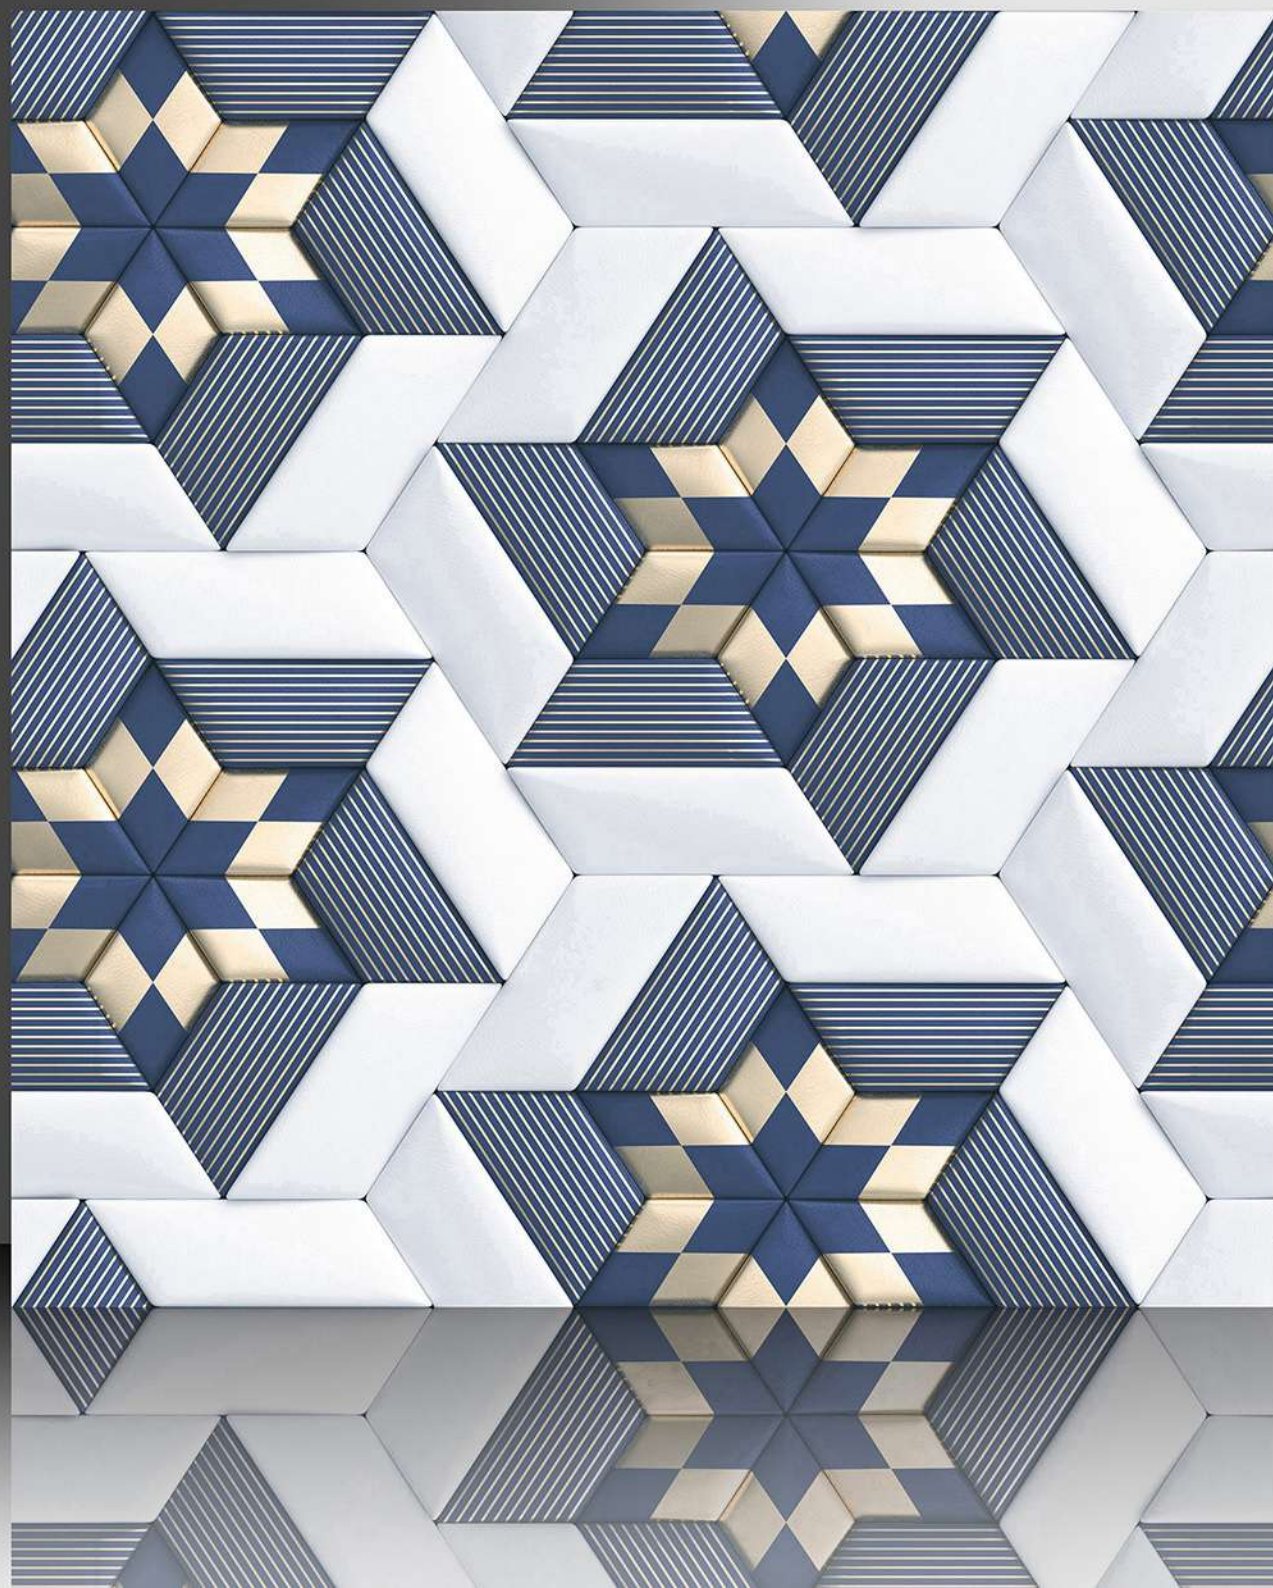

WHITE BODY

PORCELAIN TILES

600X600 mm