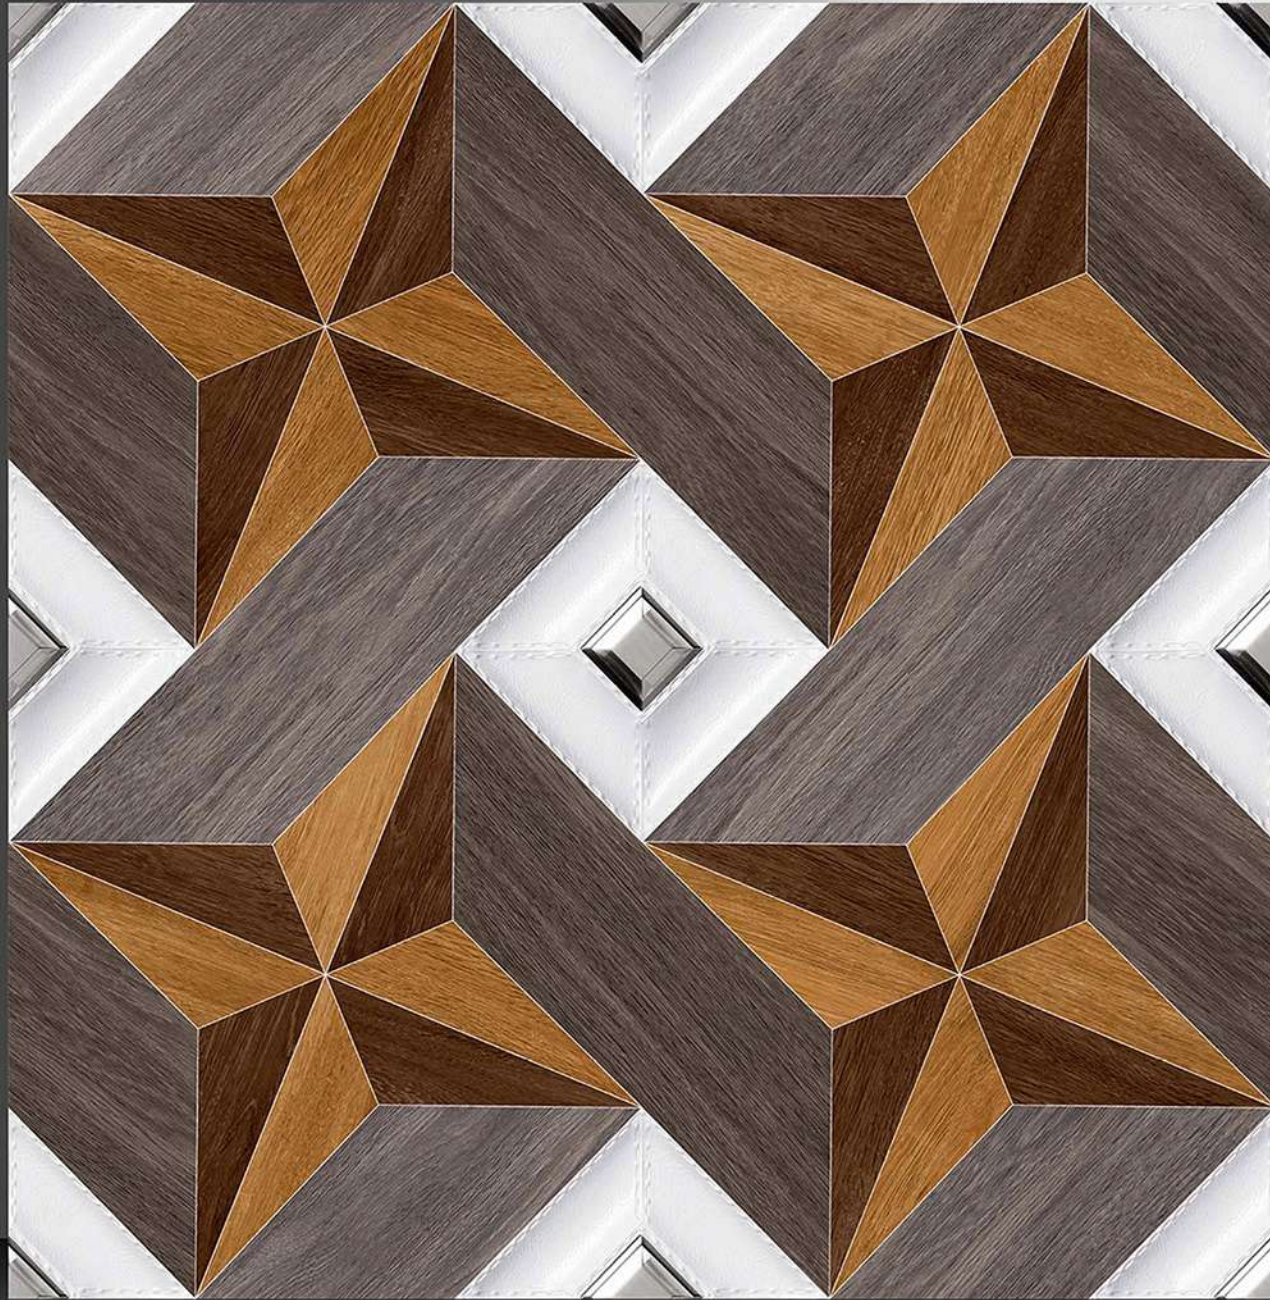

WHITE BODY

PORCELAIN TILES

600X600 mm

17184

Sugar Series

WHITE BODY

PORCELAIN TILES

600X600 mm