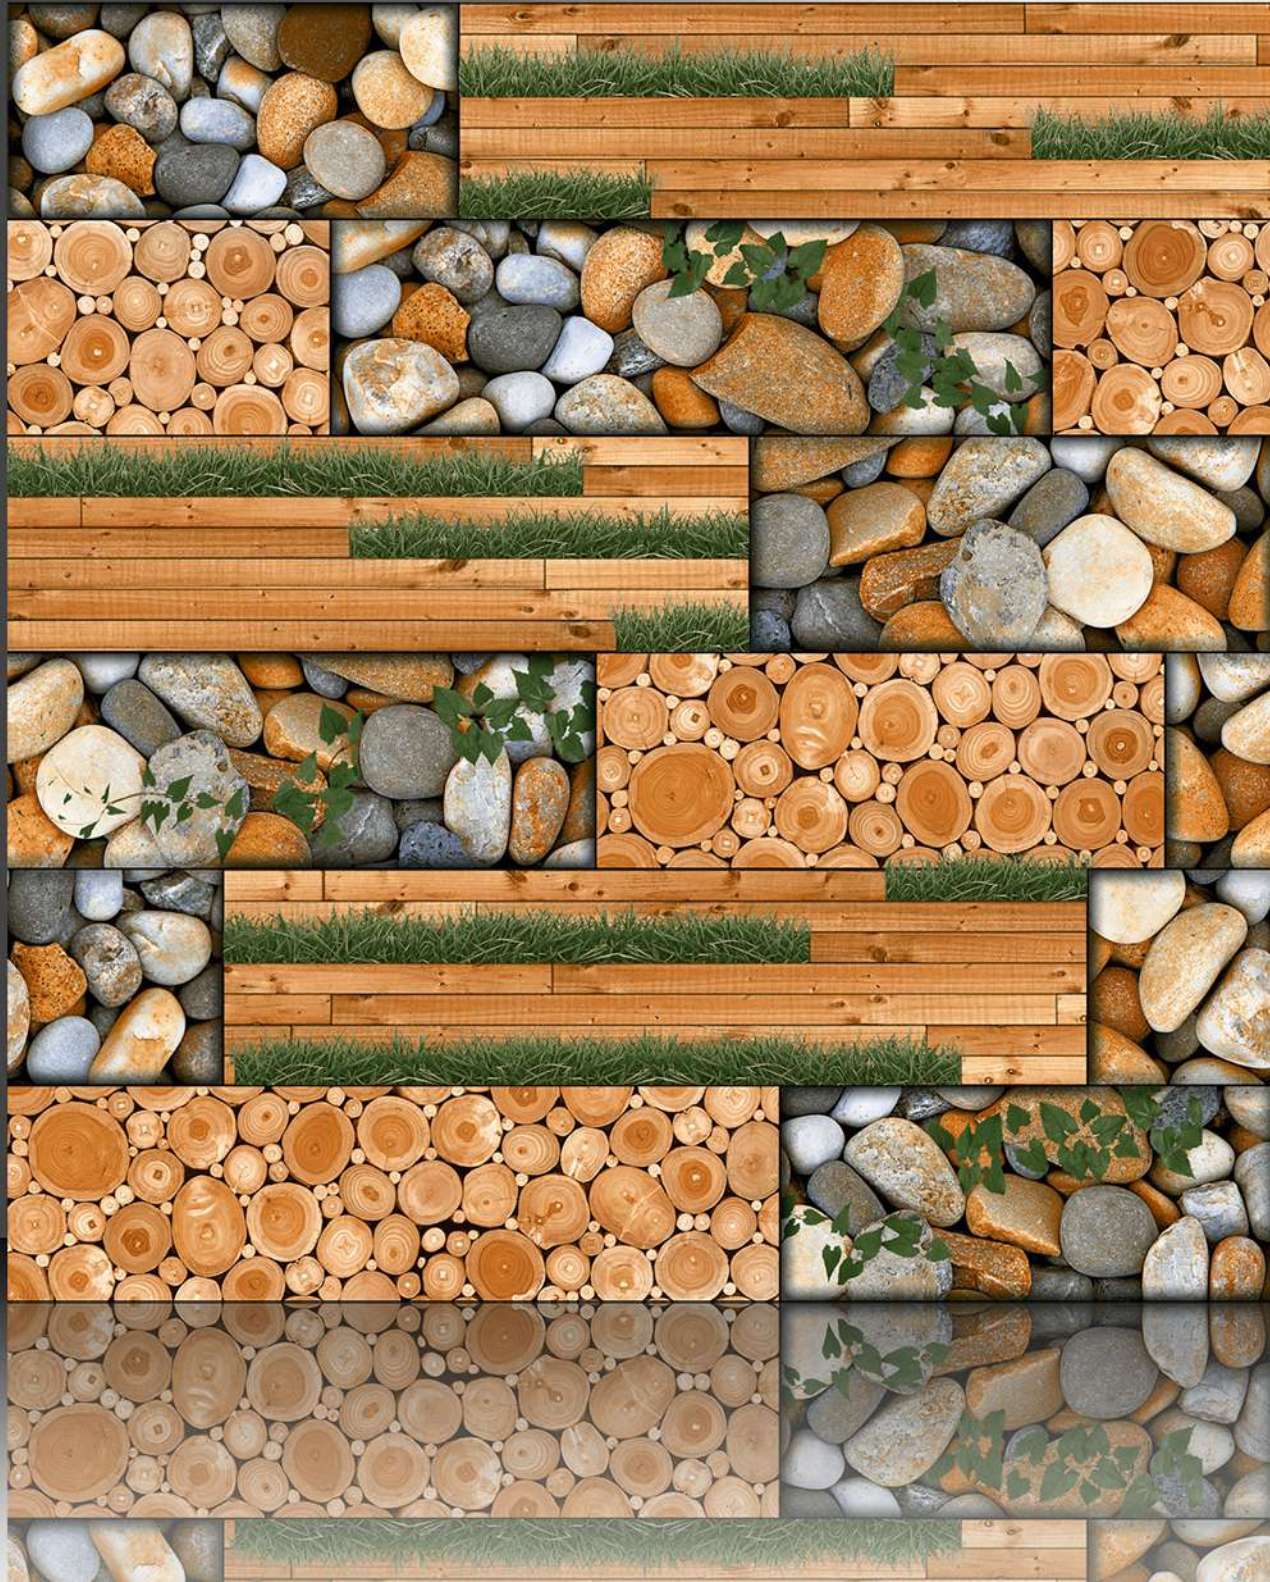

WHITE BODY

PORCELAIN TILES

600X600 mm