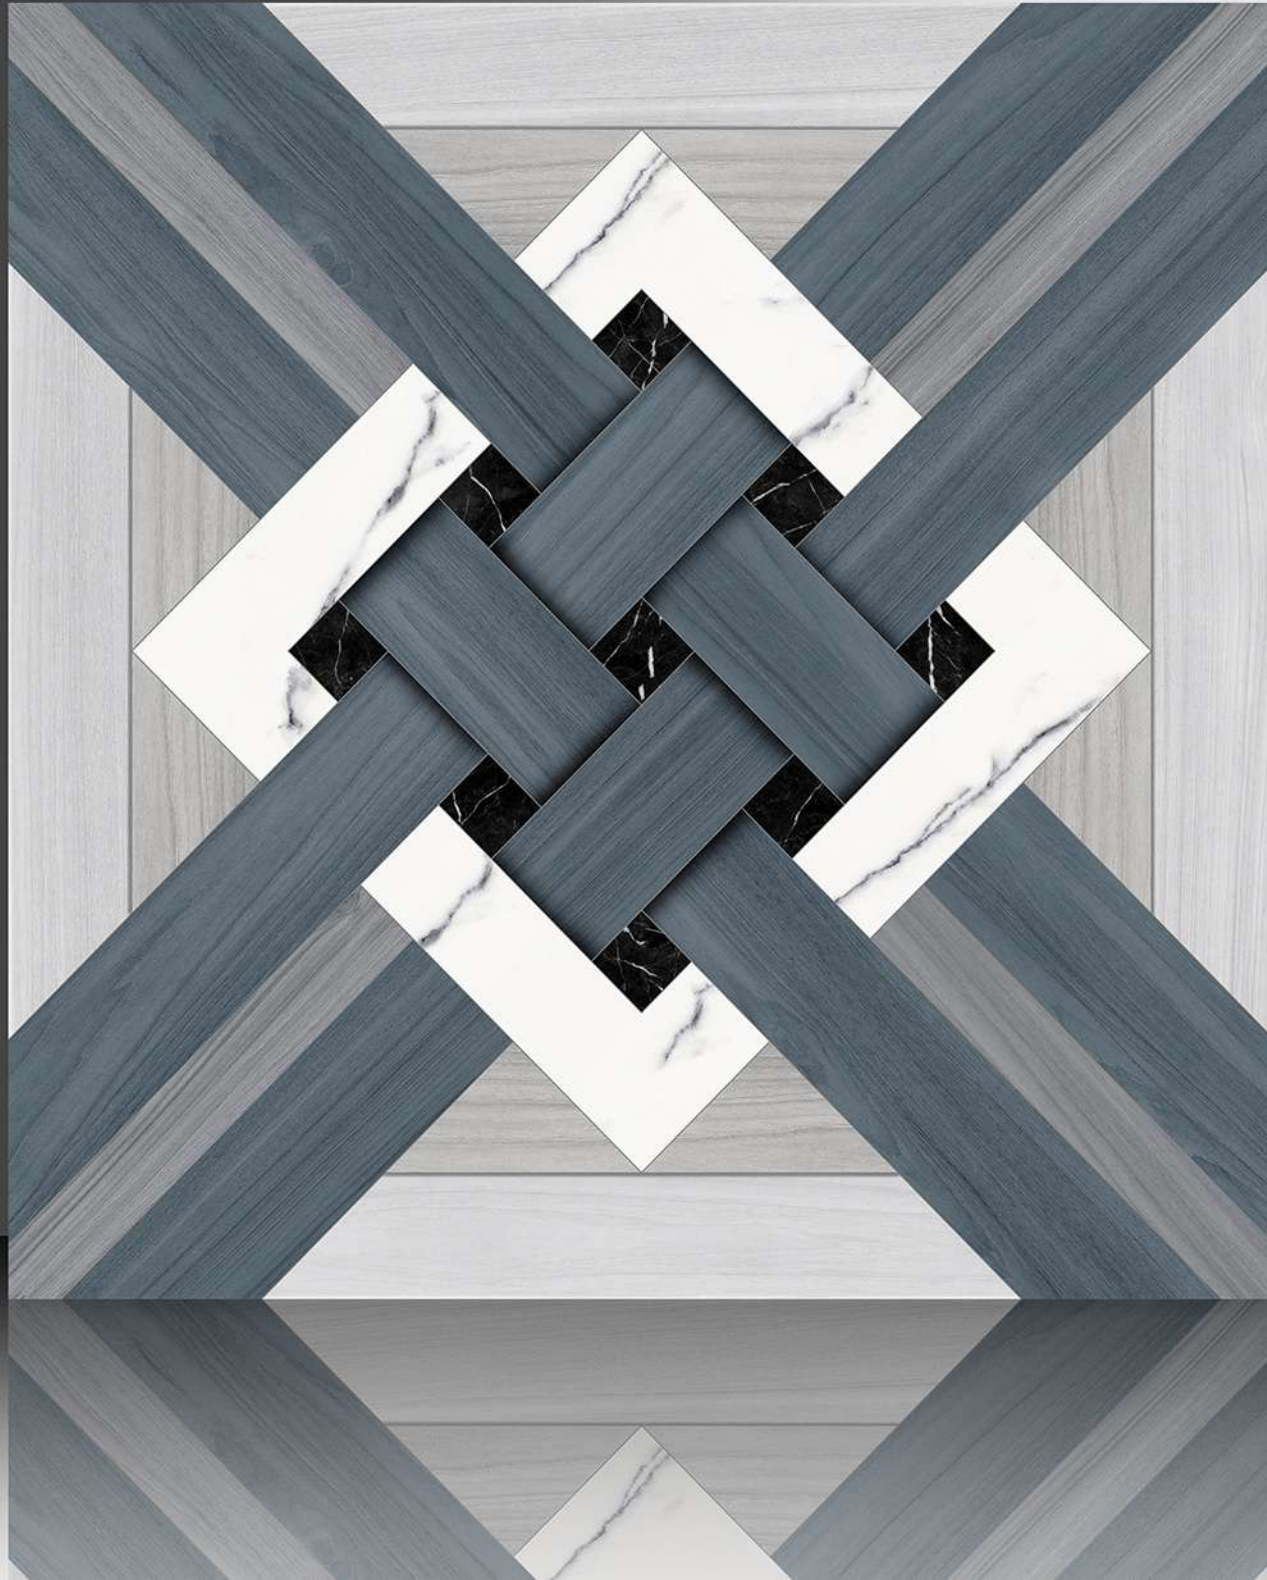

PORCELAIN TILES

600X600 mm

17195

Sugar Series

WHITE BODY

PORCELAIN TILES

600X600 mm

17196