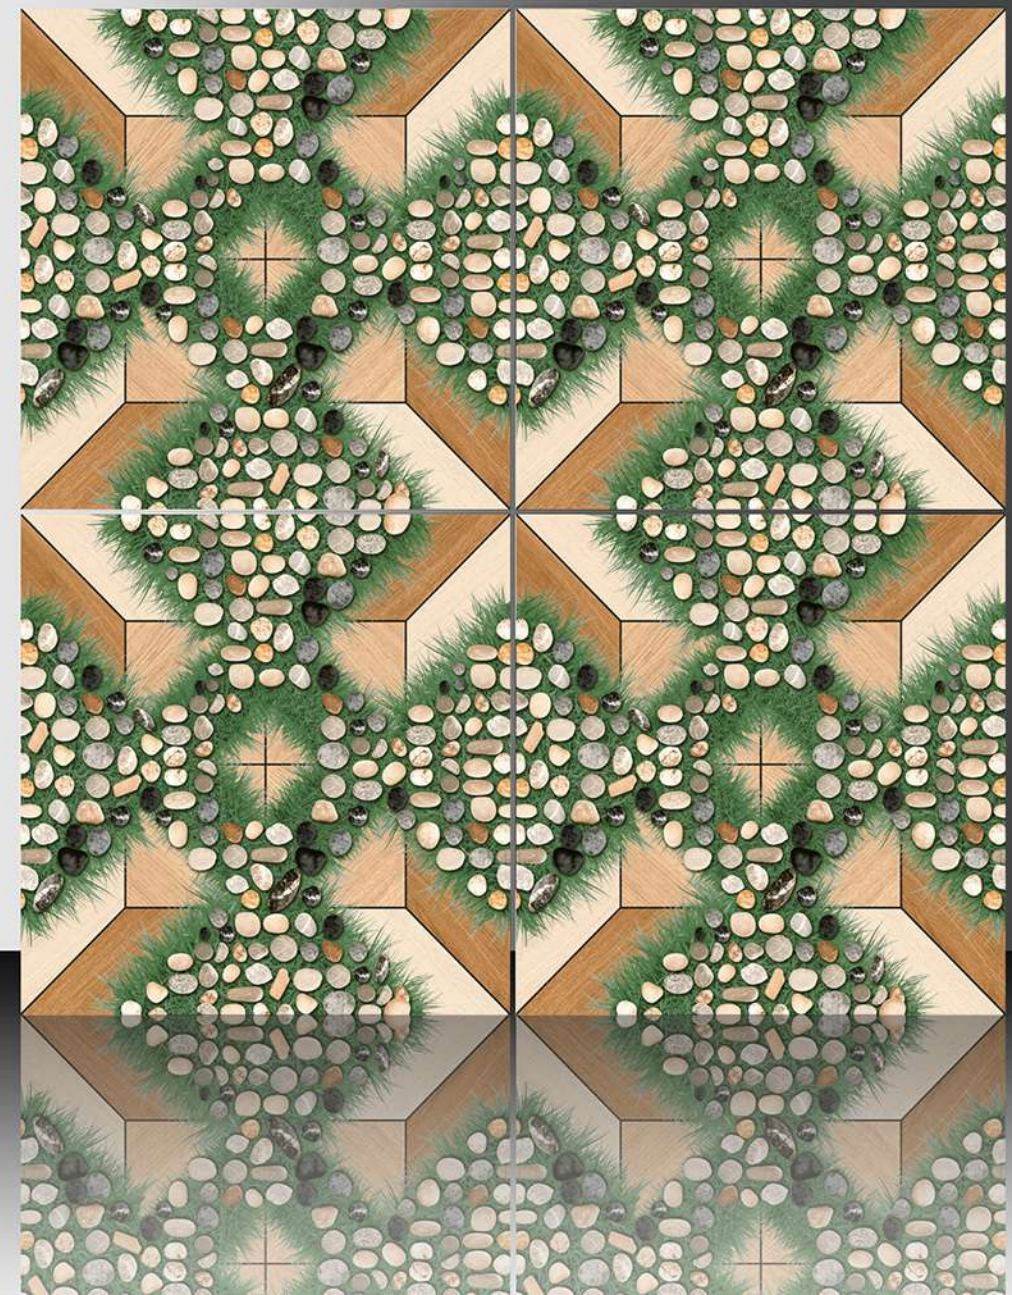

600X600 mm

17166

Sugar Series

WHITE BODY

PORCELAIN TILES  
600X600 mm

17167

Sugar Series

WHITE BODY