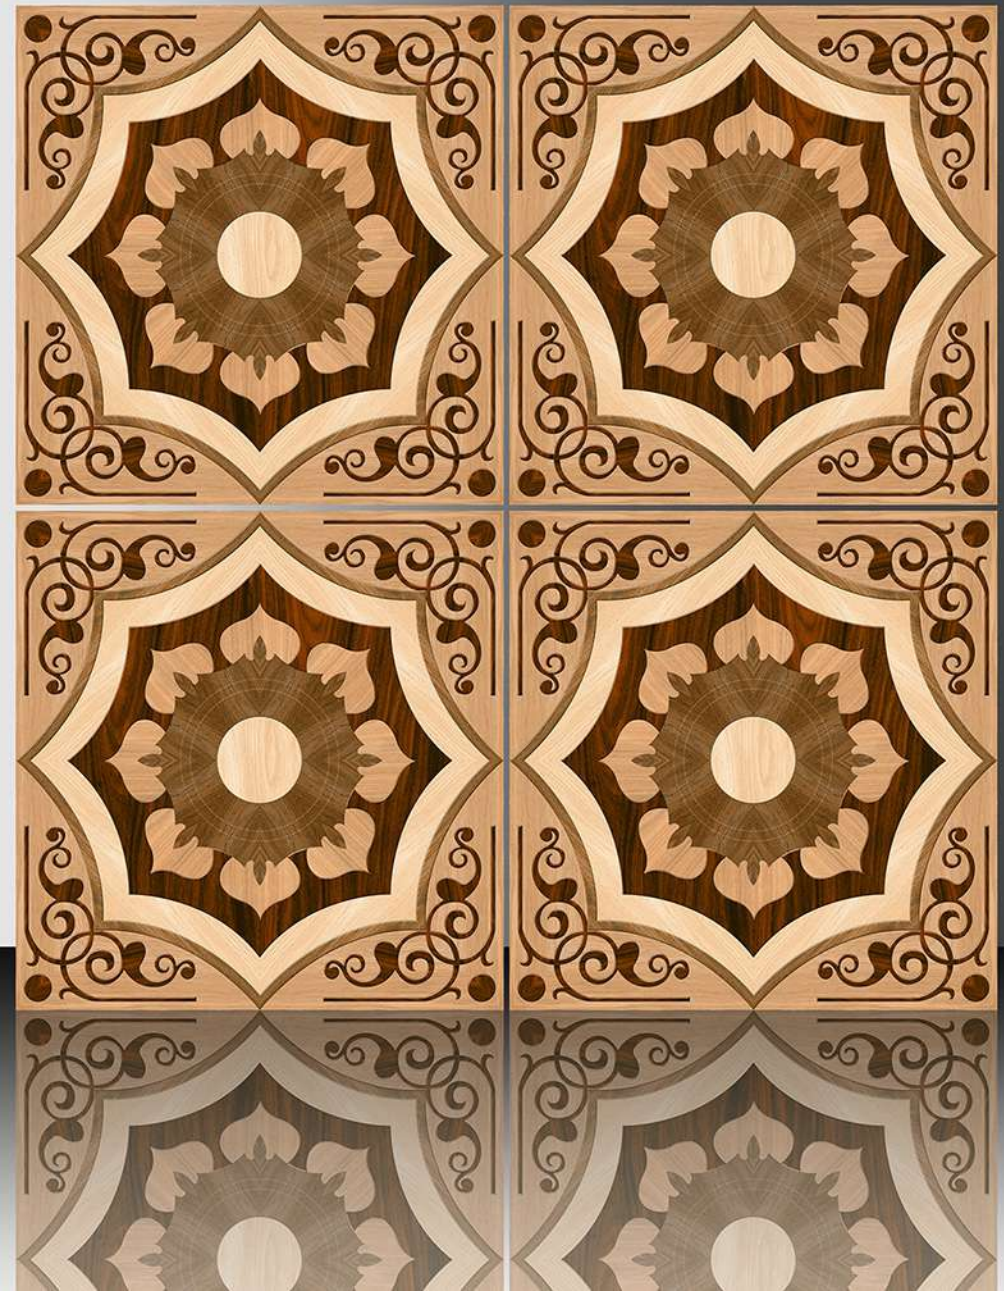

17171

Sugar Series