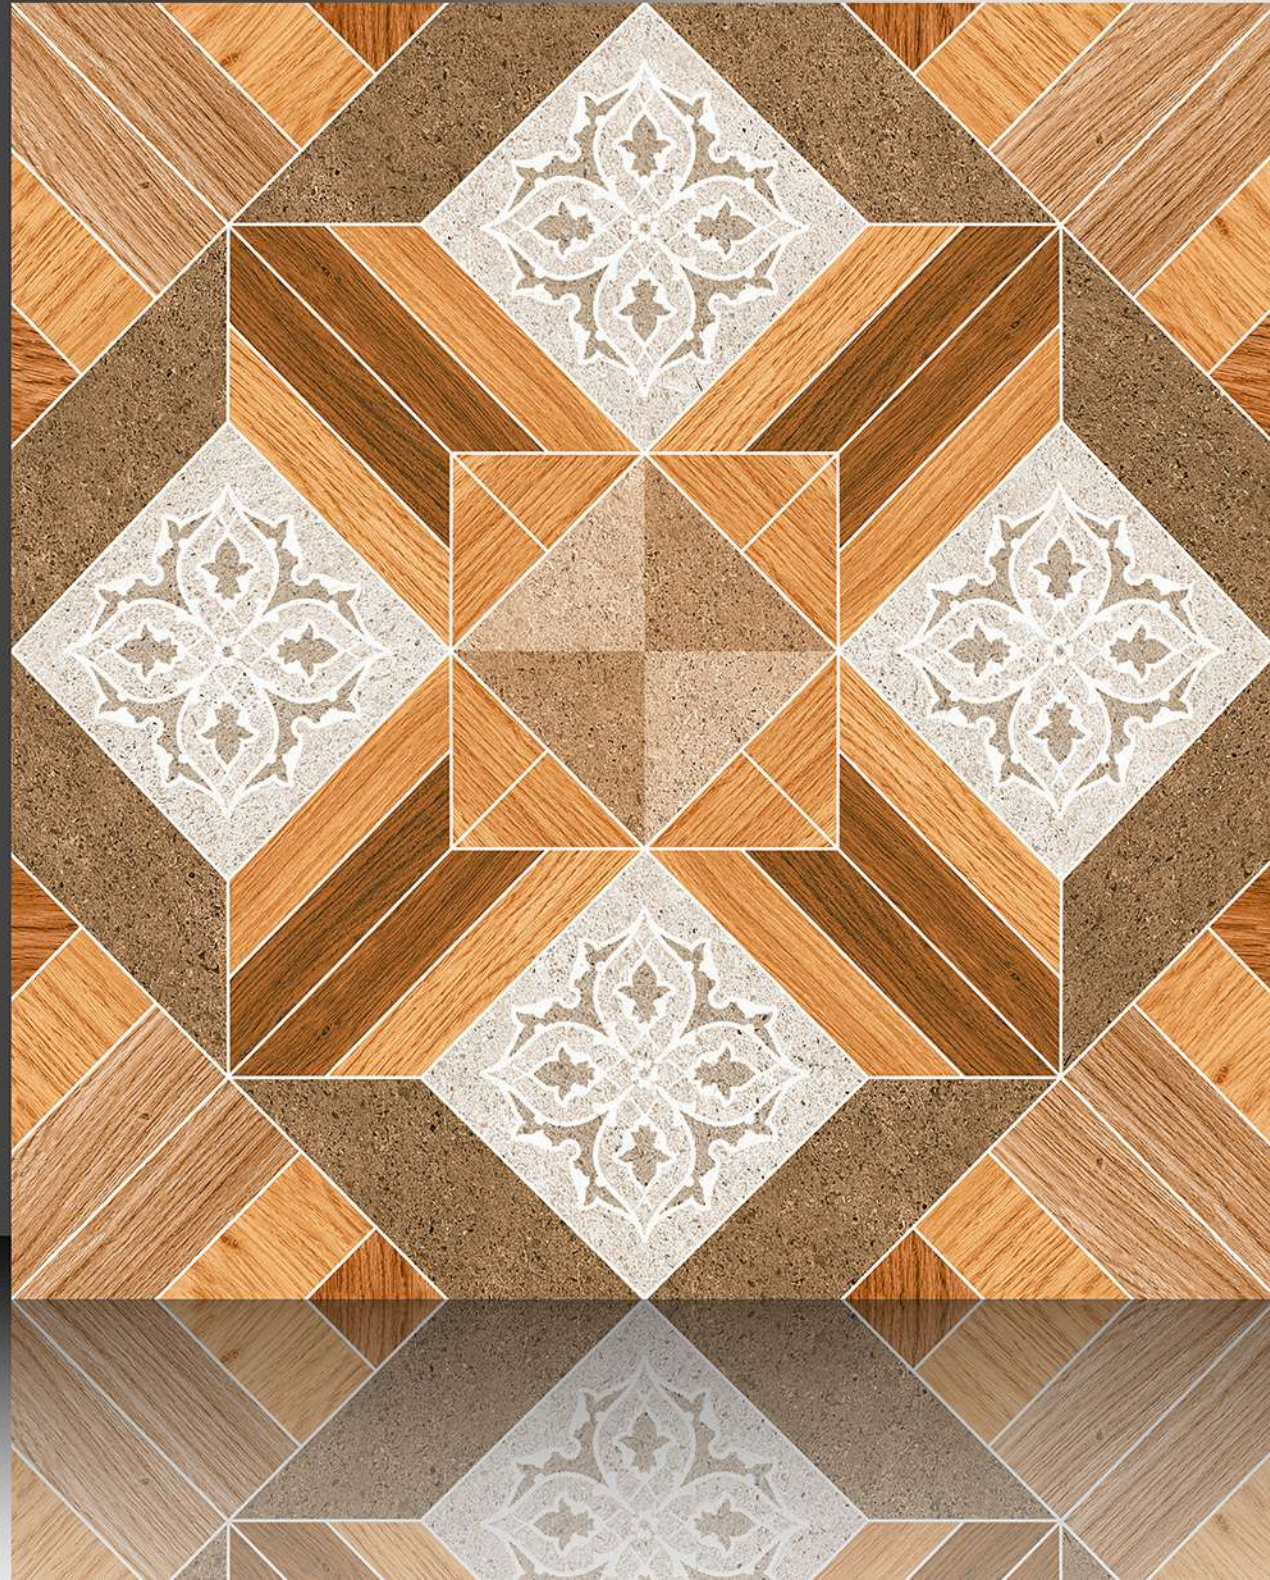

# 600x600 mm Porcelain Tiles

WHITE BODY

PORCELAIN TILES

600X600 mm

17151

Sugar Series

WHITE BODY

PORCELAIN TILES