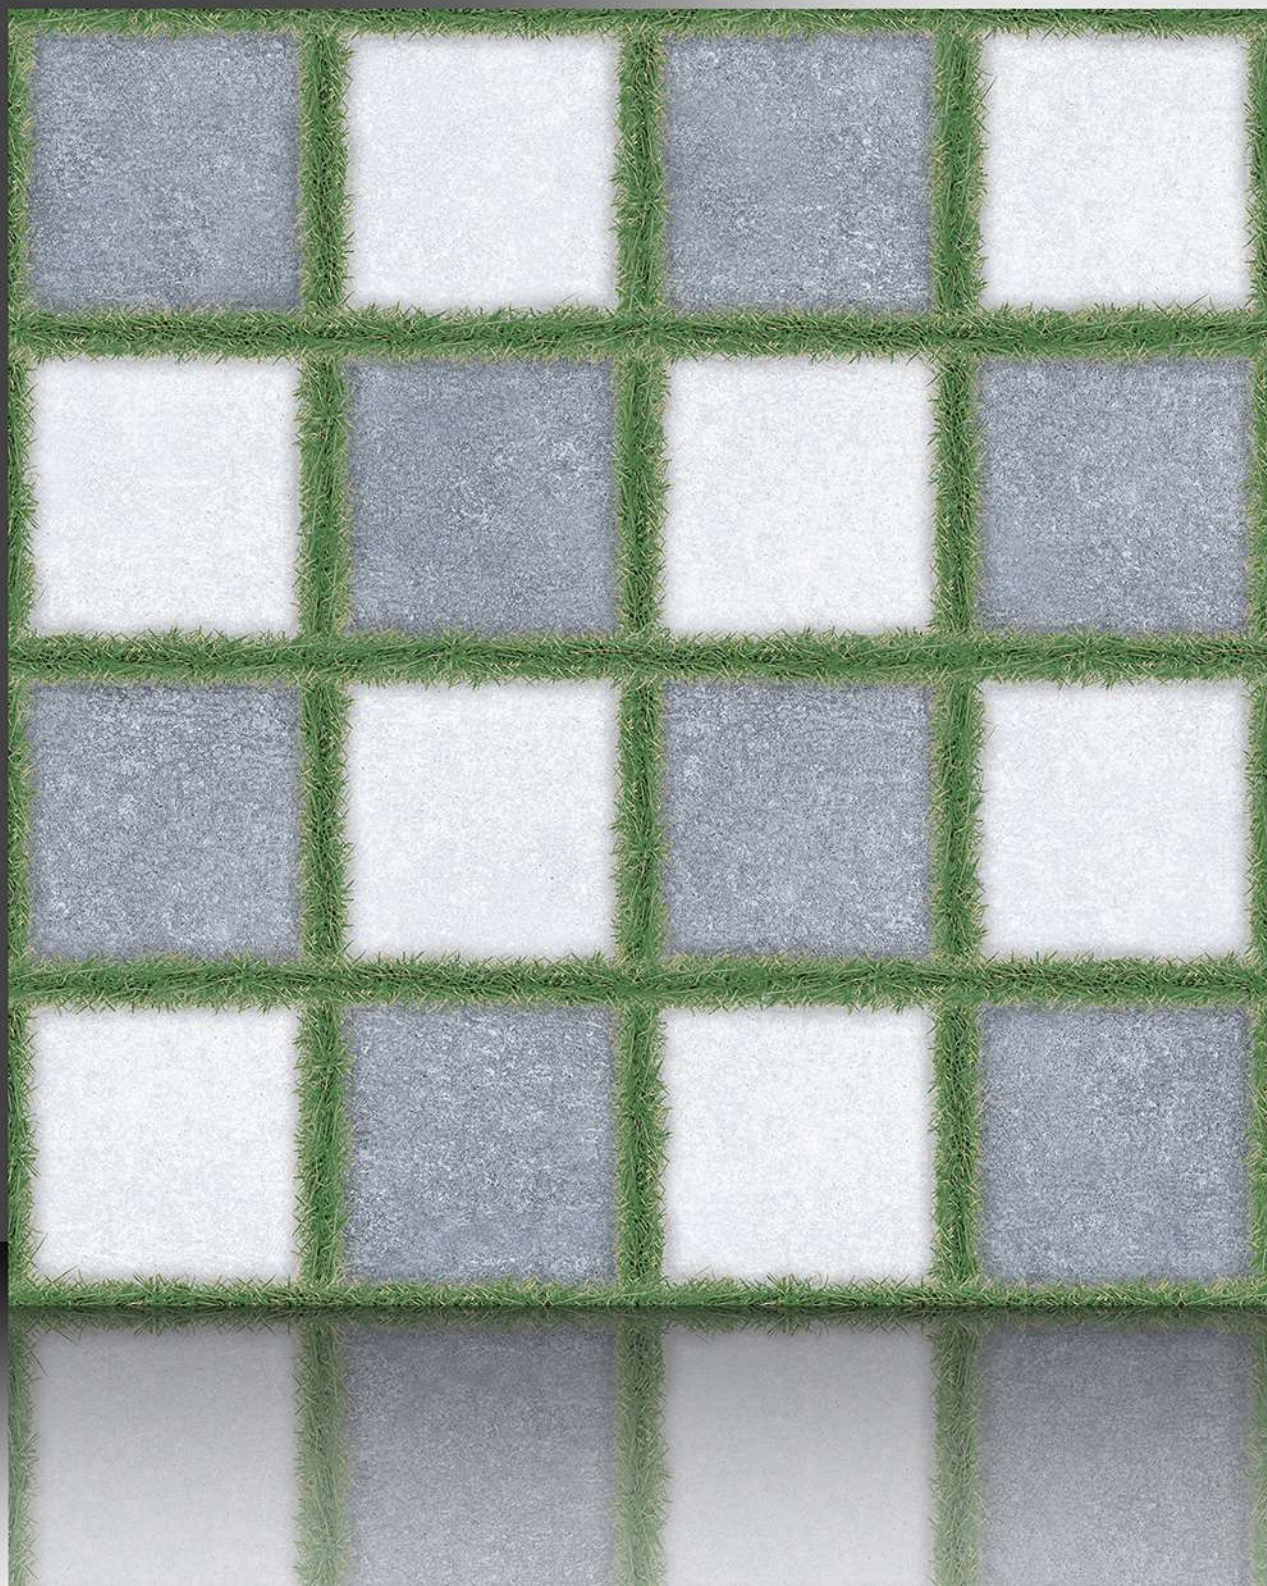

Sugar Series

WHITE BODY

PORCELAIN TILES  
600X600 mm

17160

Sugar Series

WHITE BODY

PORCELAIN TILES

600X600 mm