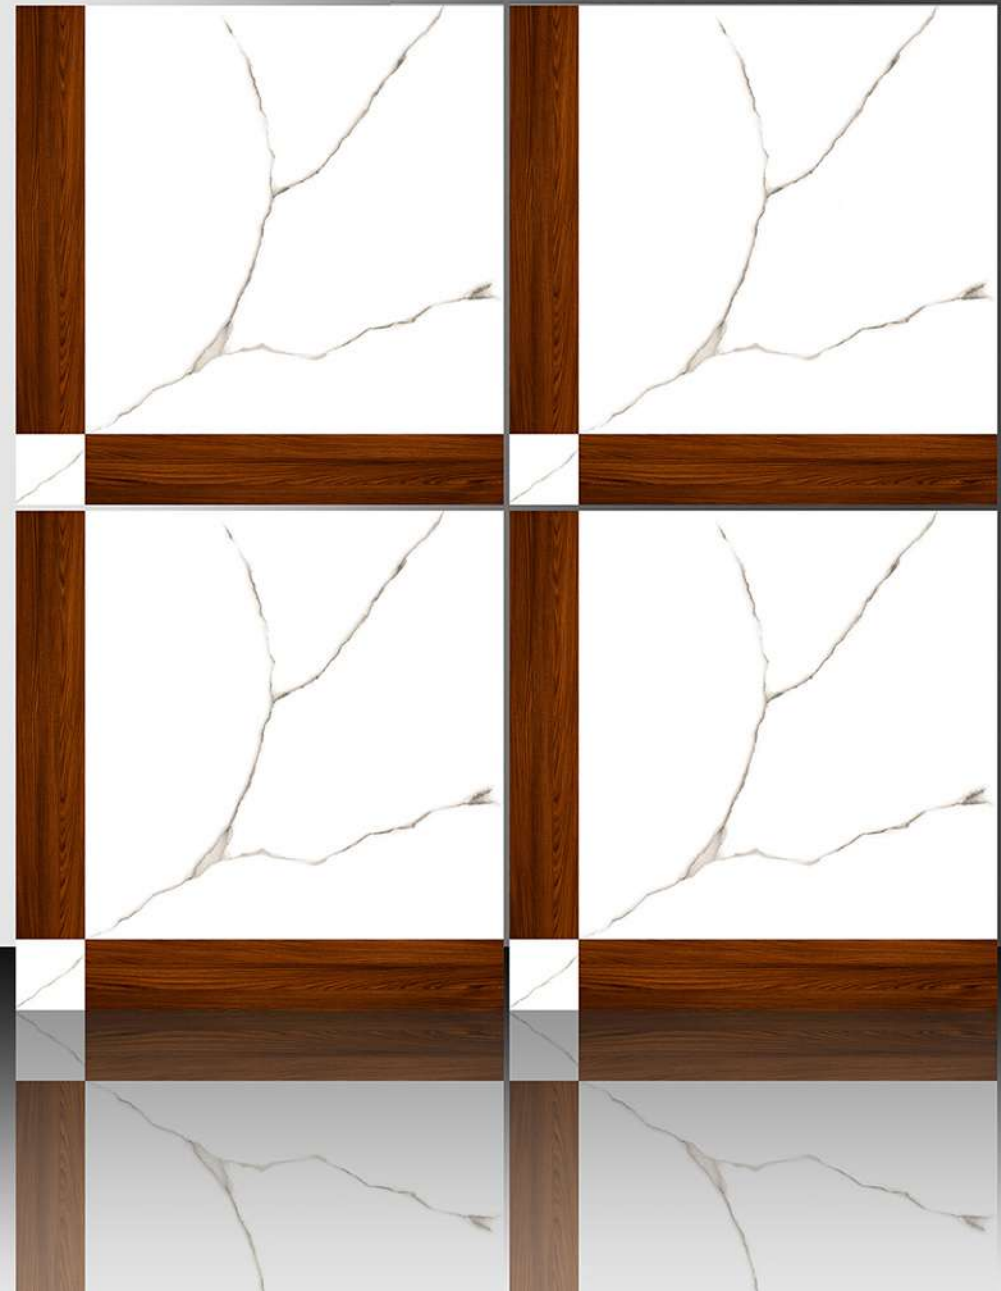

600X600 mm

17198

Sugar Series

WHITE BODY

PORCELAIN TILES

600X600 mm

17199

Sugar Series