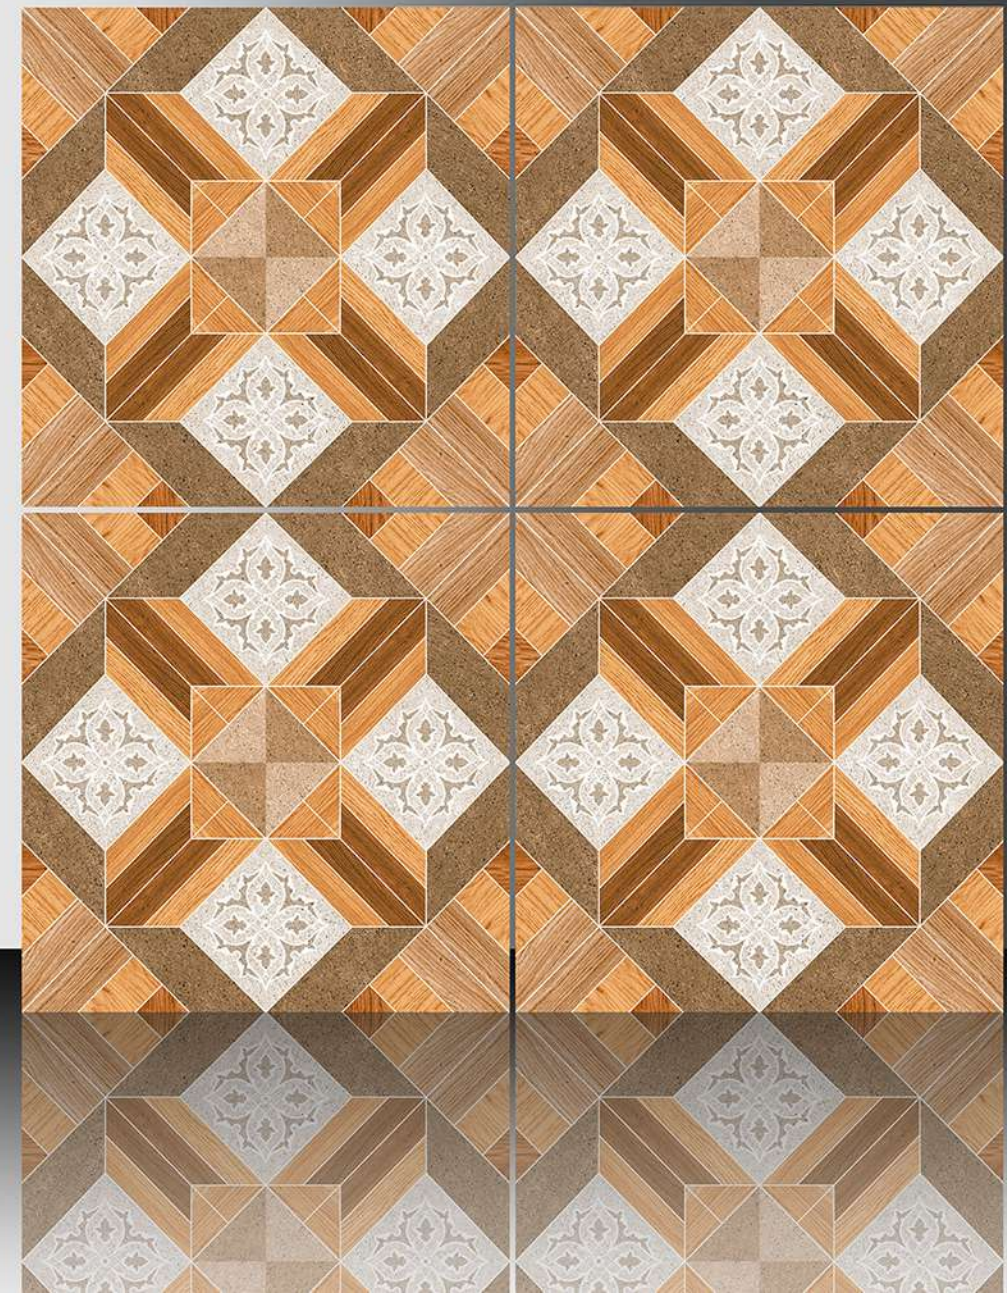

# 600x600 mm Porcelain Tiles

WHITE BODY

PORCELAIN TILES

600X600 mm

17151

Sugar Series

WHITE BODY

PORCELAIN TILES

600X600 mm

17152

Sugar Series

WHITE BODY

PORCELAIN TILES

600X600 mm

17153

Sugar Series