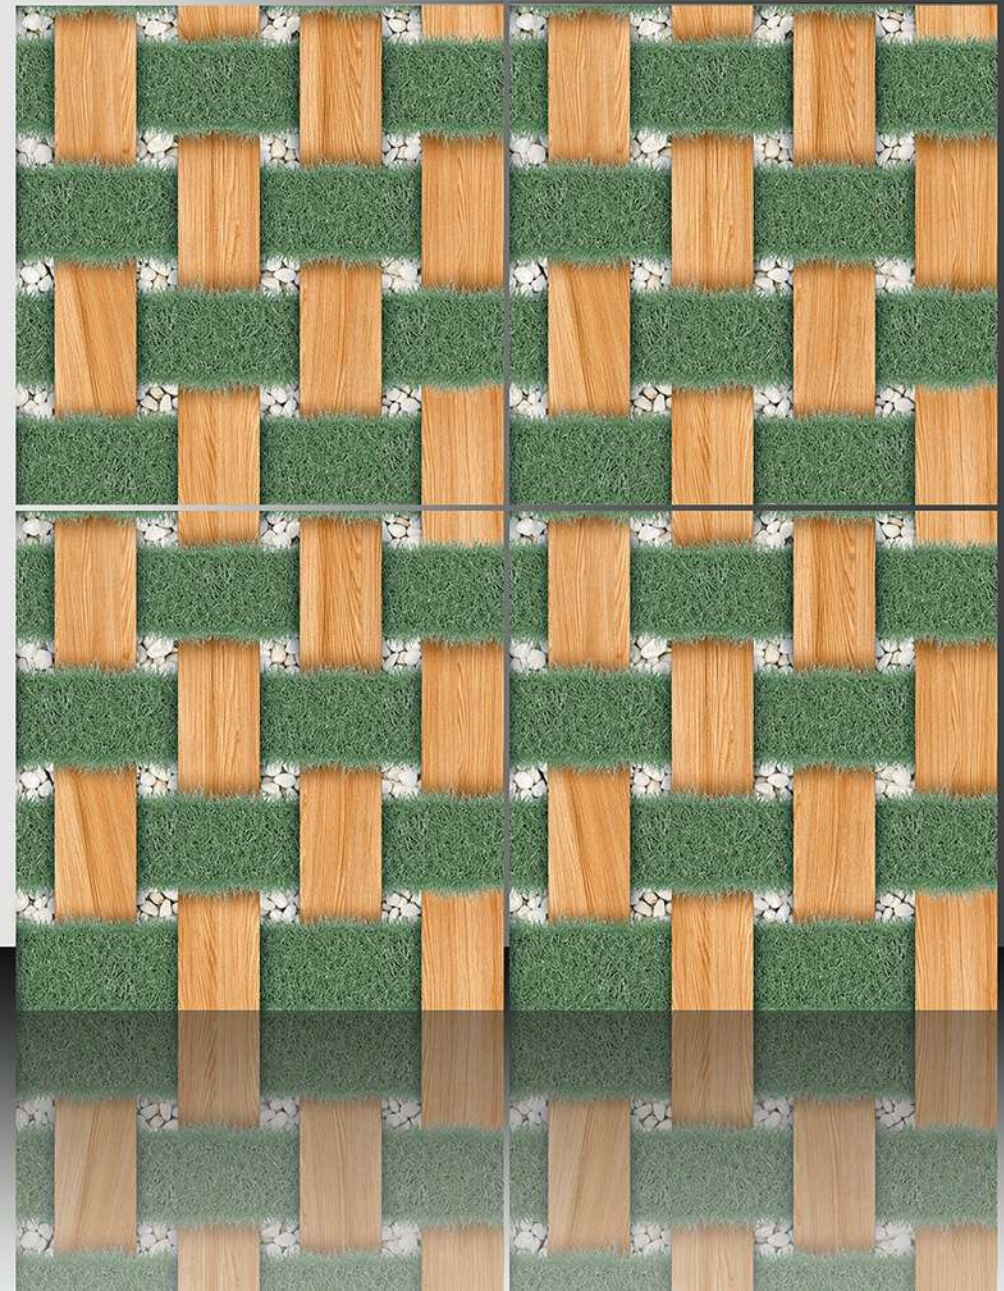

Sugar Series

WHITE BODY

PORCELAIN TILES  
600X600 mm

17160

Sugar Series

WHITE BODY

PORCELAIN TILES

600X600 mm