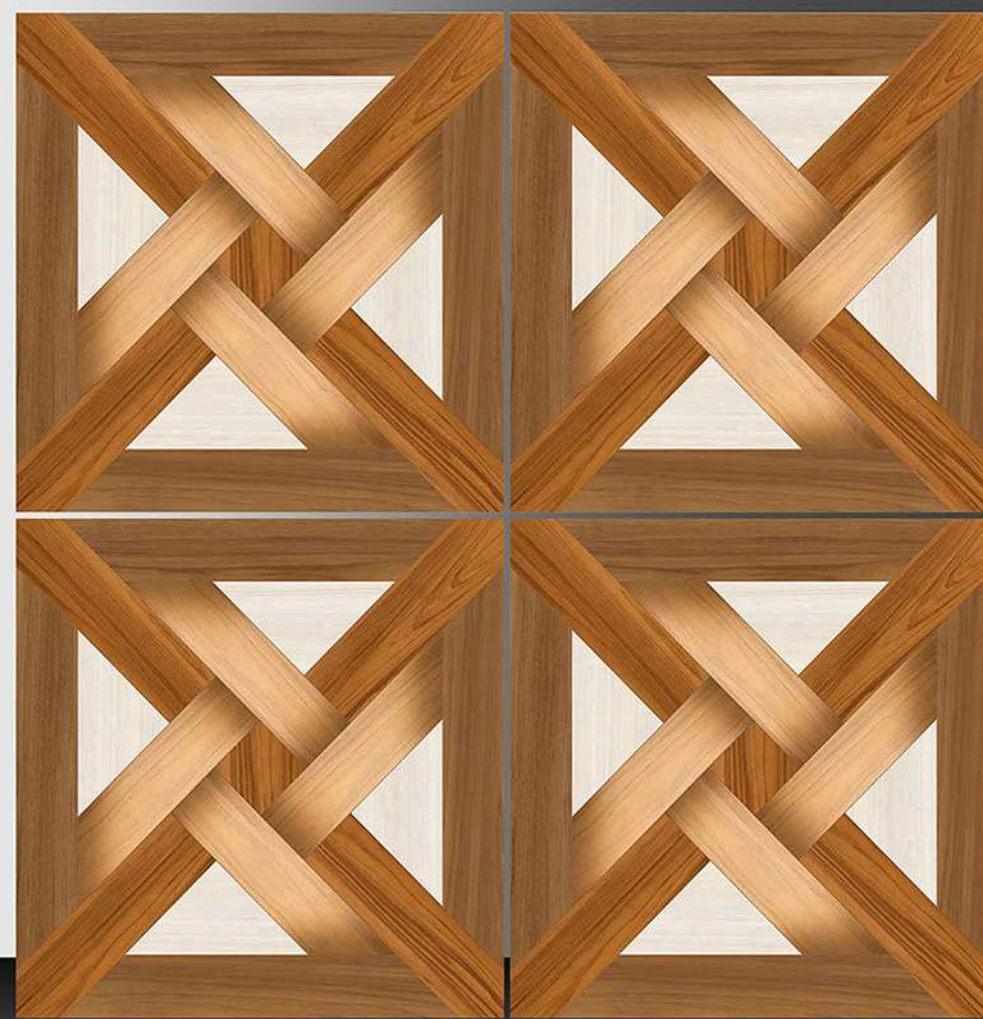

17182

Sugar Series