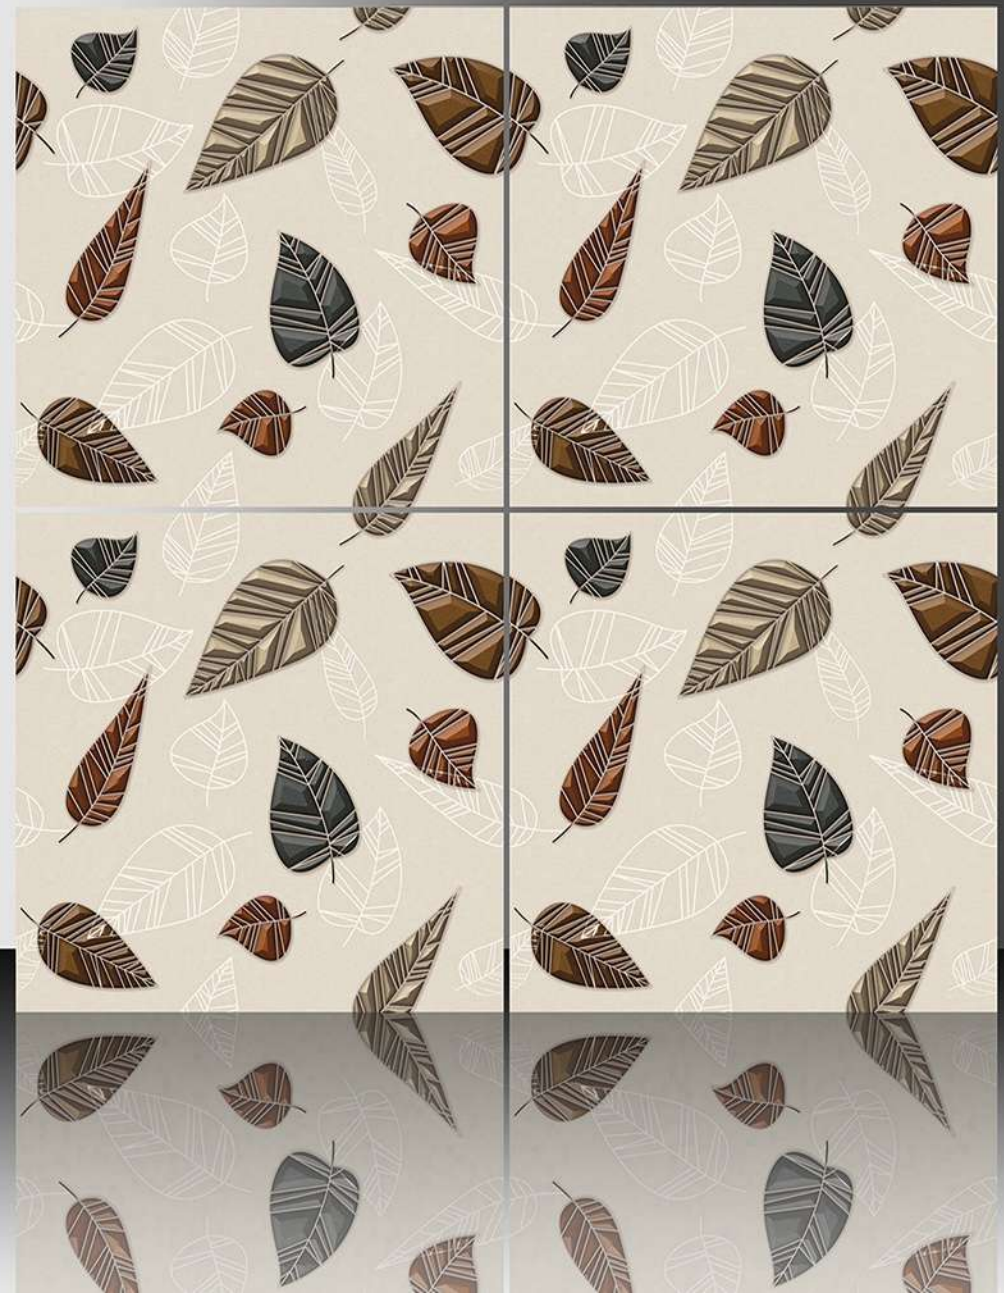

600X600 mm

17182

Sugar Series

WHITE BODY

PORCELAIN TILES

600X600 mm

17183

Sugar Series