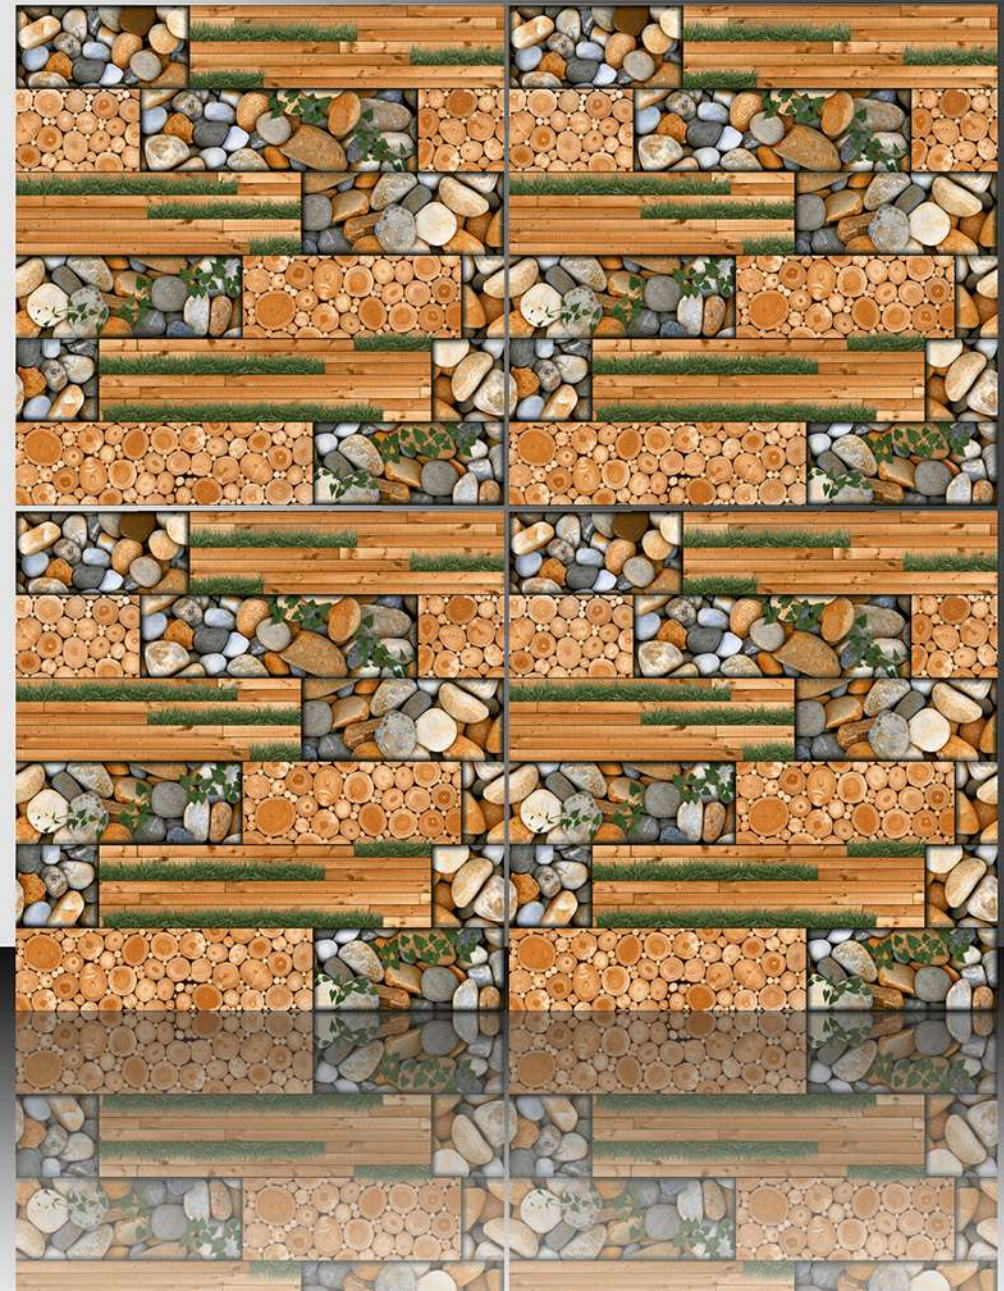

17166

Sugar Series