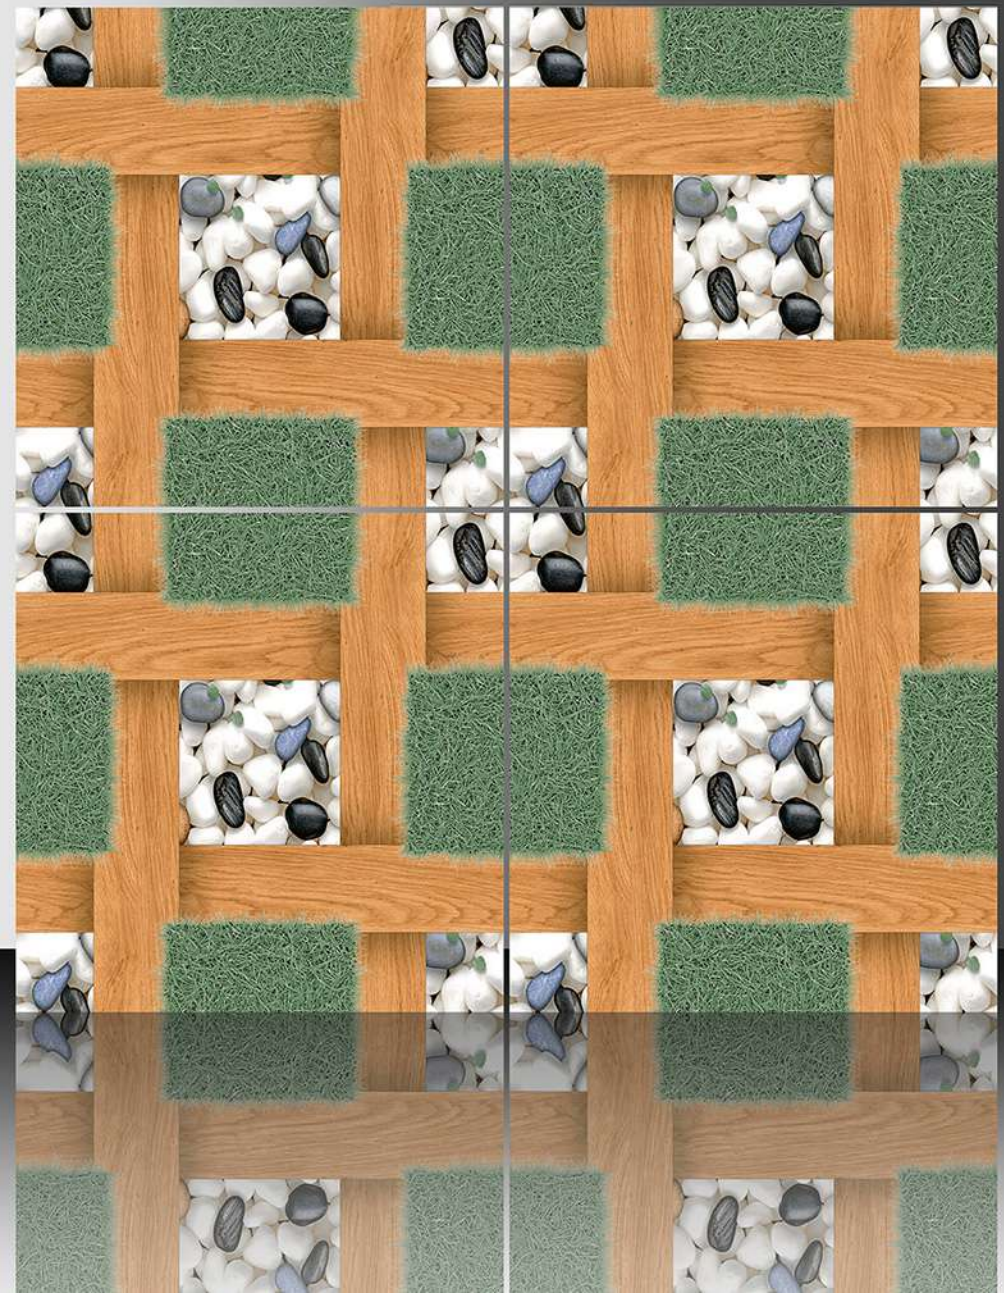

17158

Sugar Series