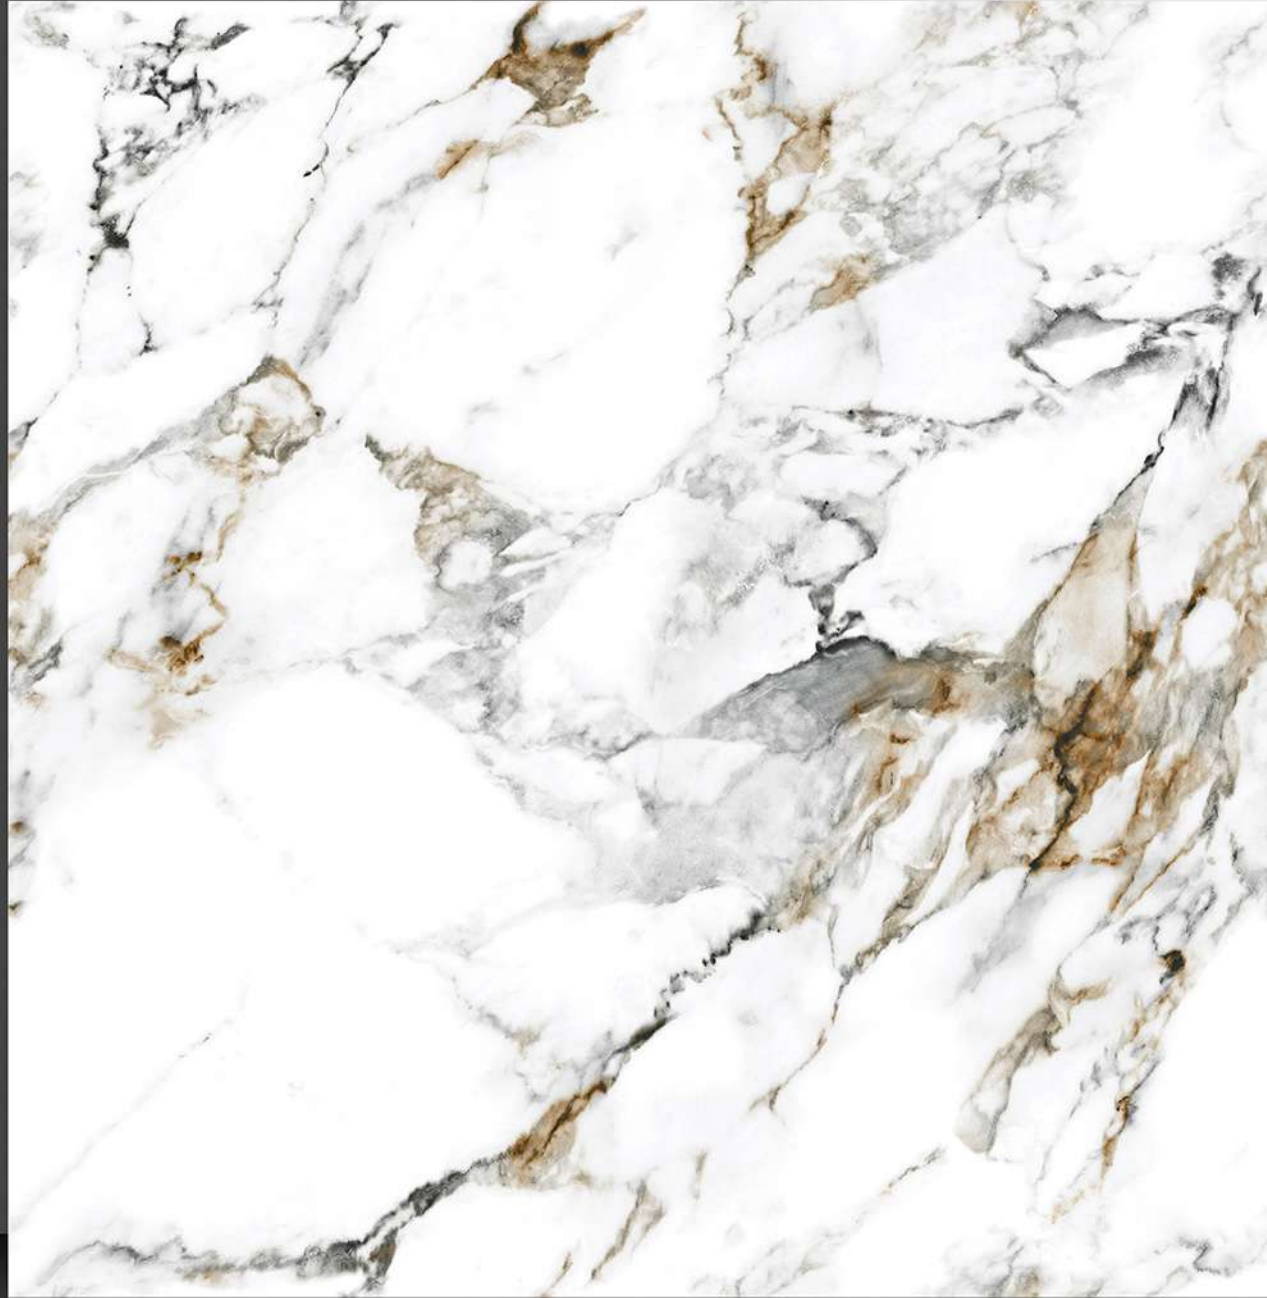

600X600 mm

17190

Sugar Series

WHITE BODY

PORCELAIN TILES

600X600 mm

17191

Sugar Series