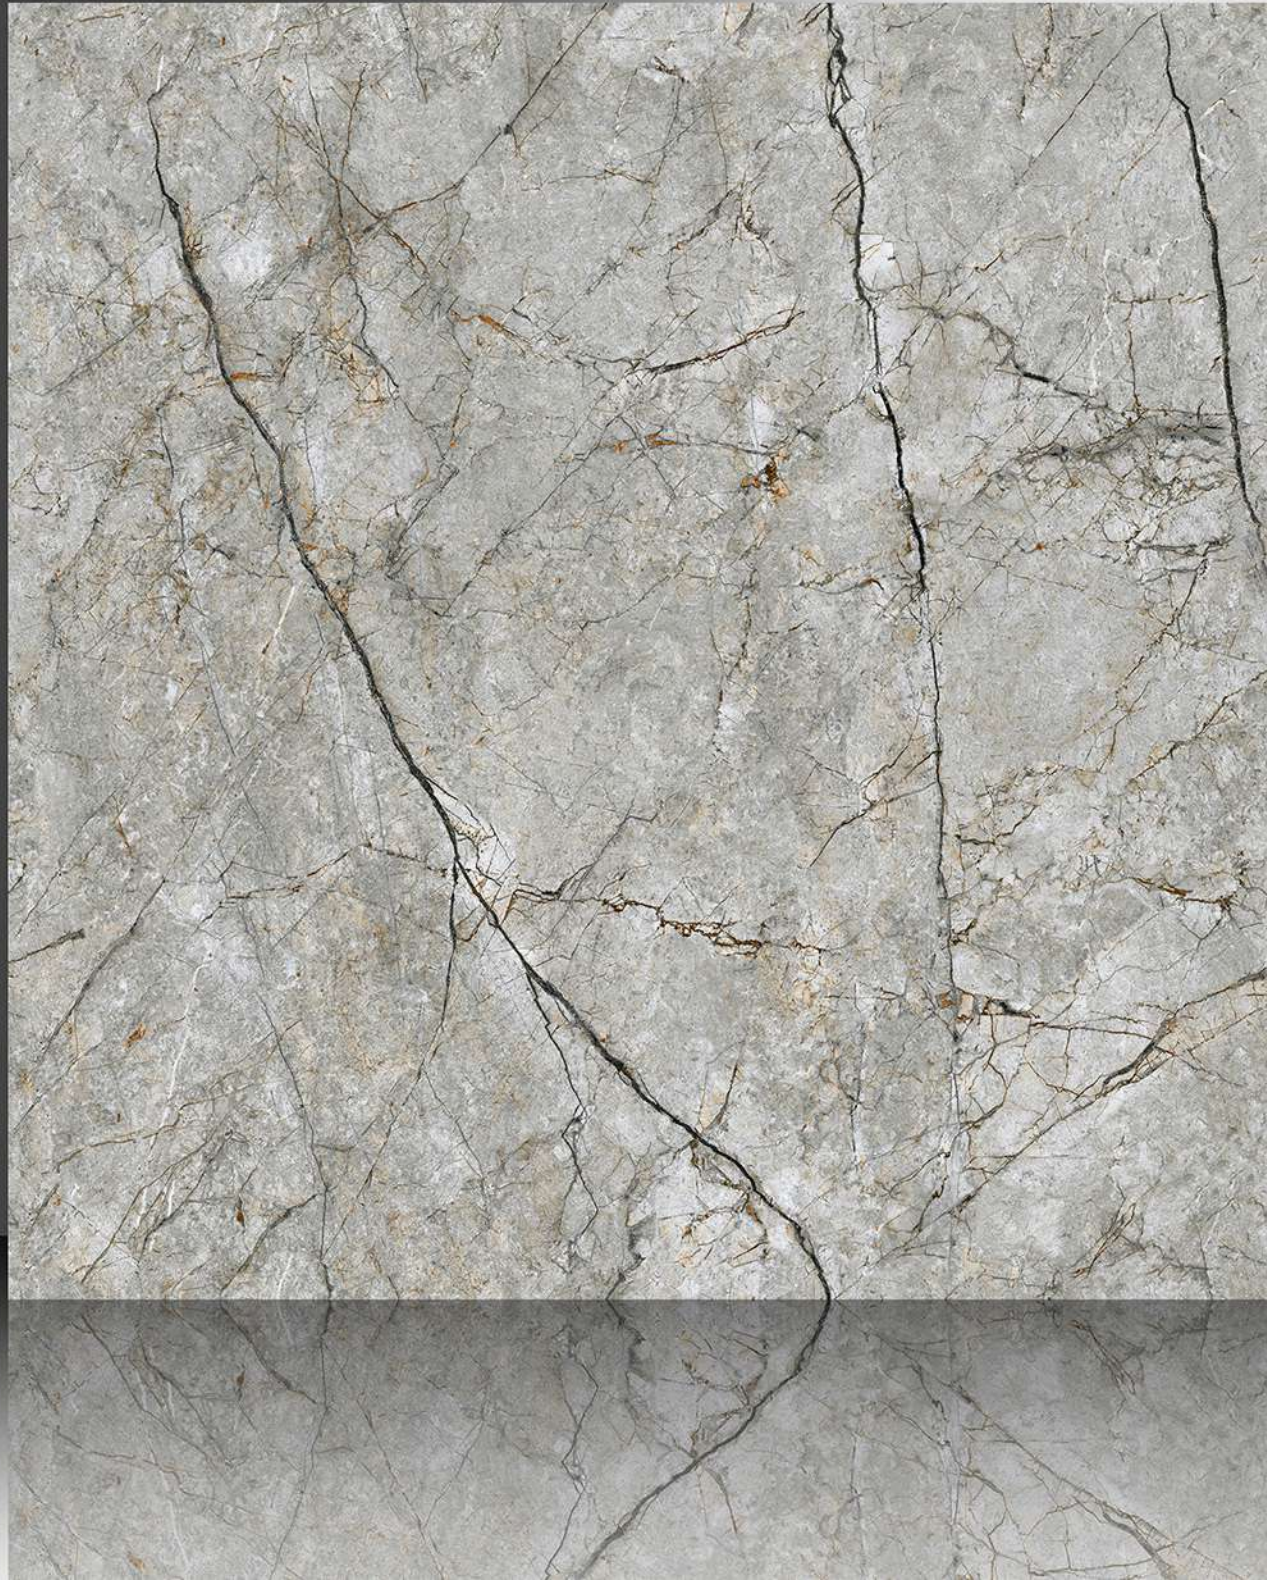

PORCELAIN TILES

600X600 mm

17145

Sugar Series

WHITE BODY

PORCELAIN TILES

600X600 mm

17146