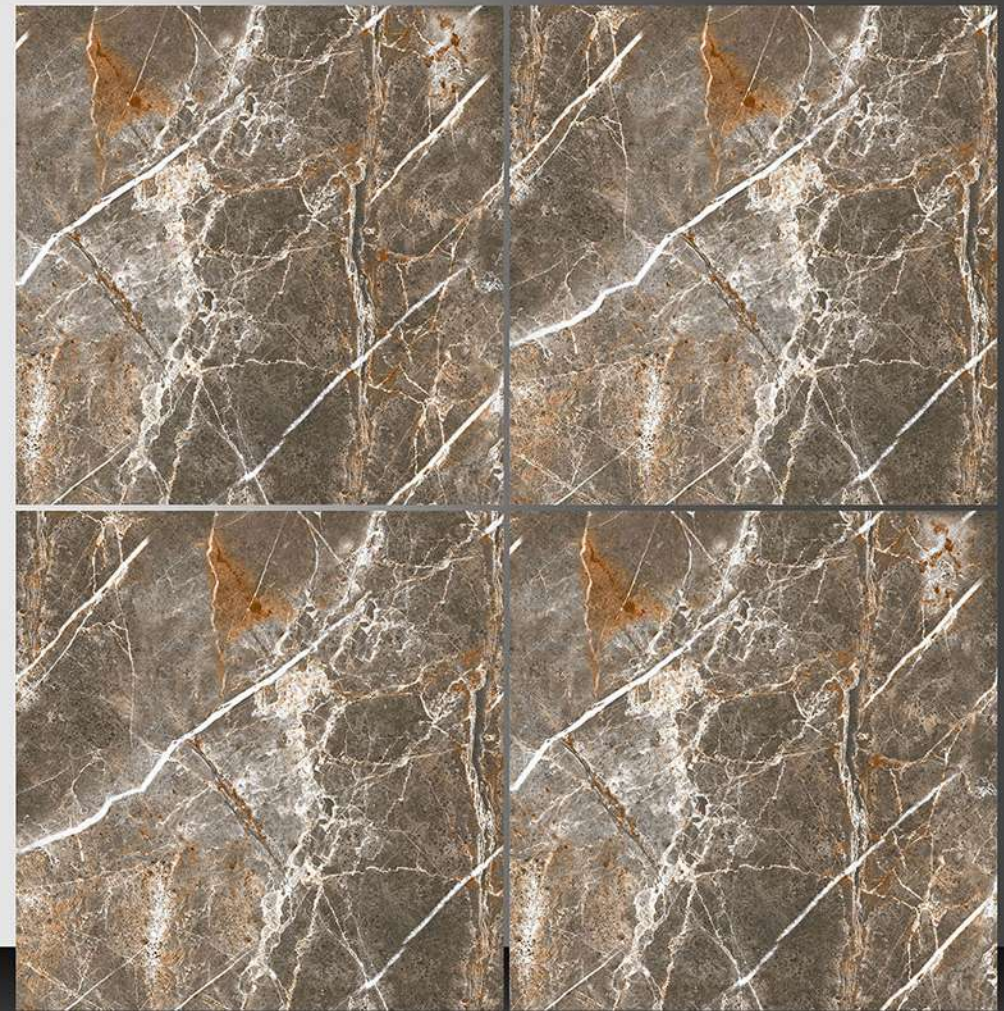

17106

Sugar Series