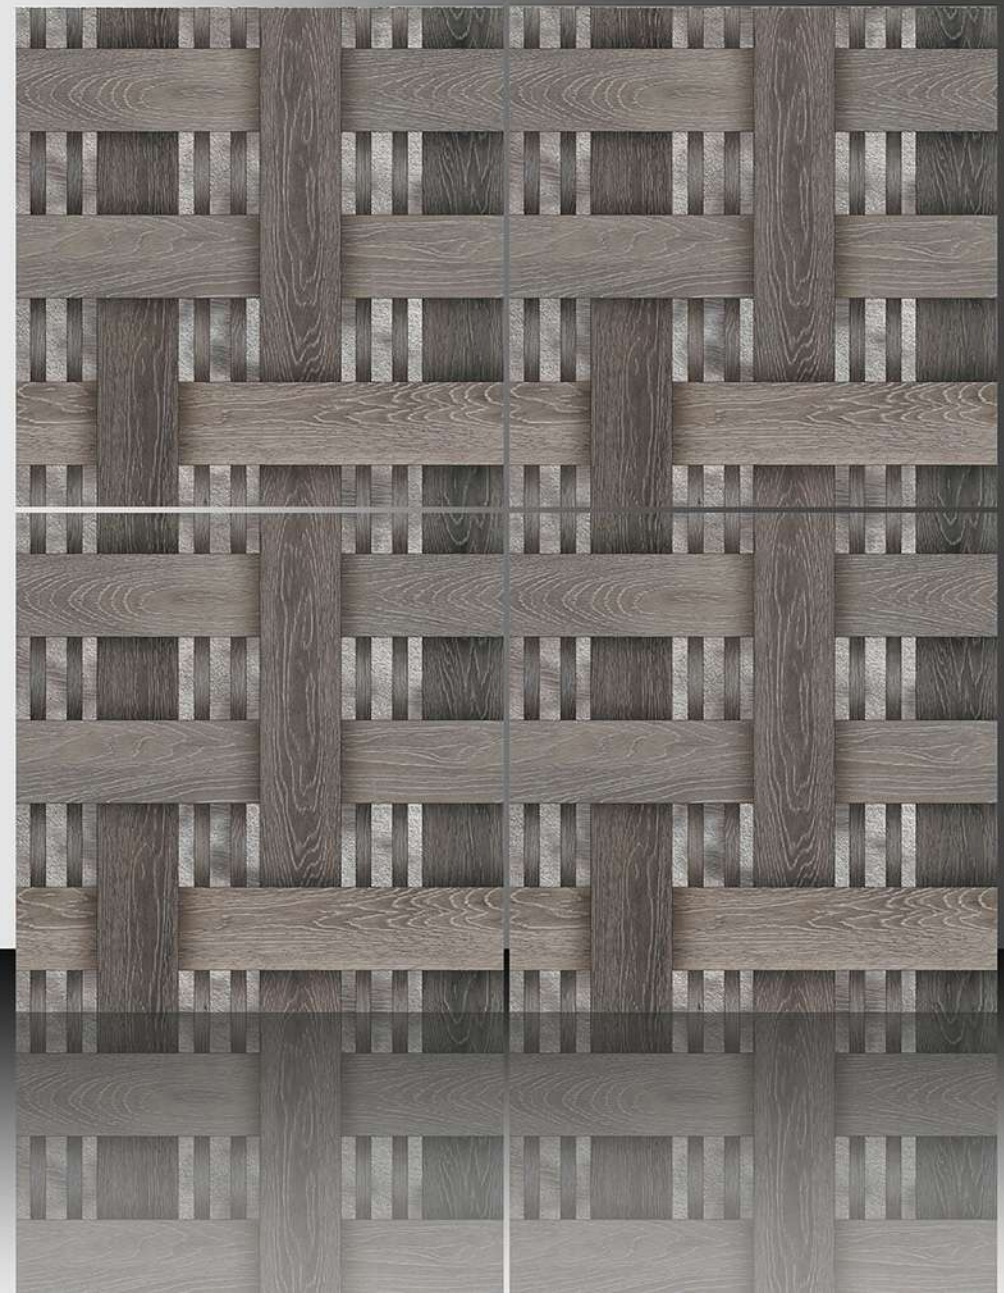

WHITE BODY

PORCELAIN TILES

600X600 mm

17134

Sugar Series

WHITE BODY

PORCELAIN TILES

600X600 mm