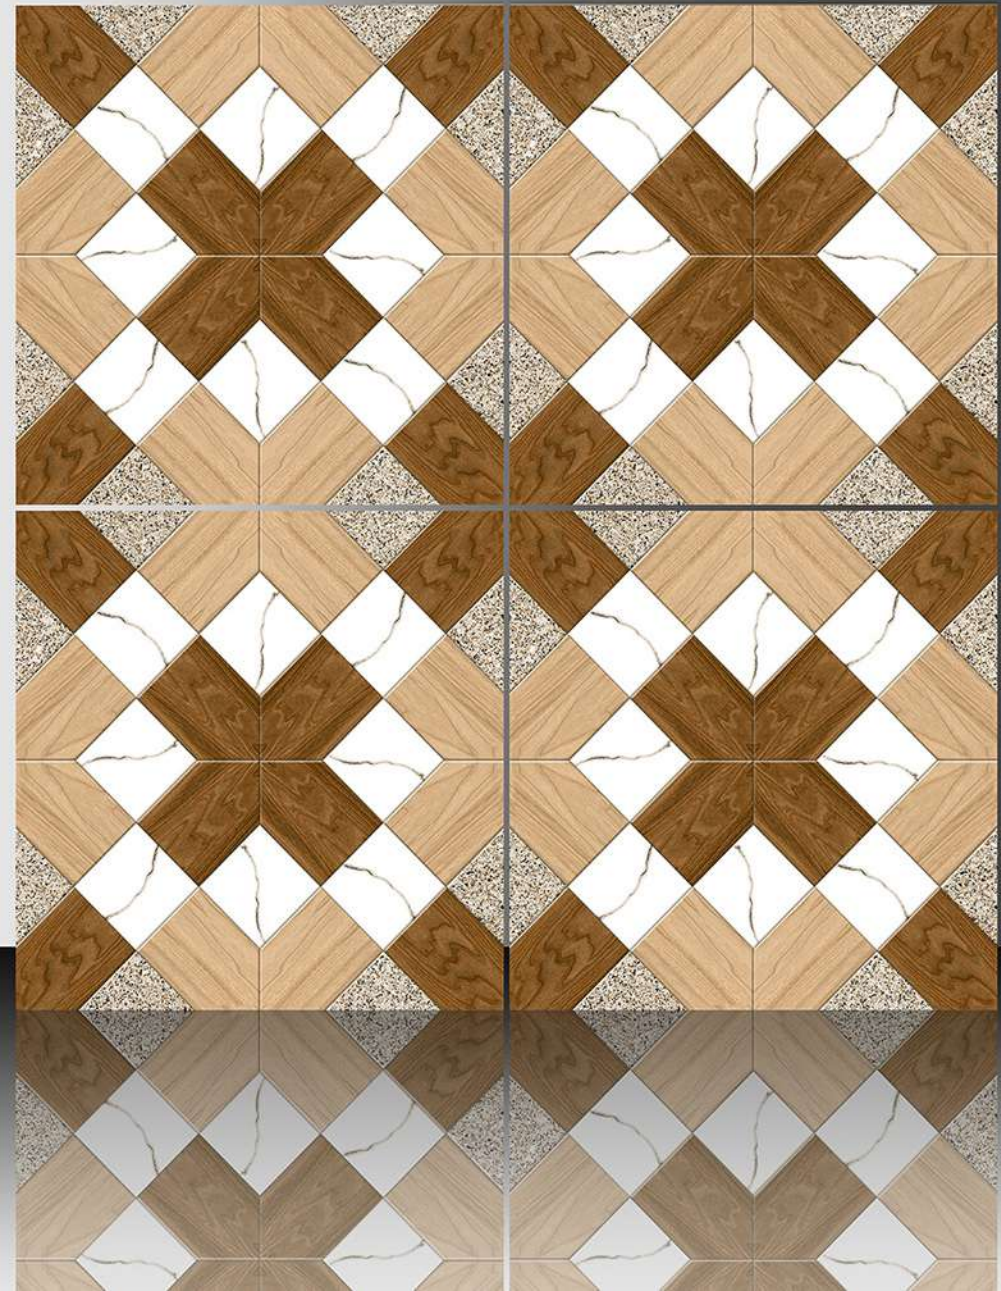

600X600 mm

17127

Sugar Series

WHITE BODY

PORCELAIN TILES

600X600 mm

17128

Sugar Series