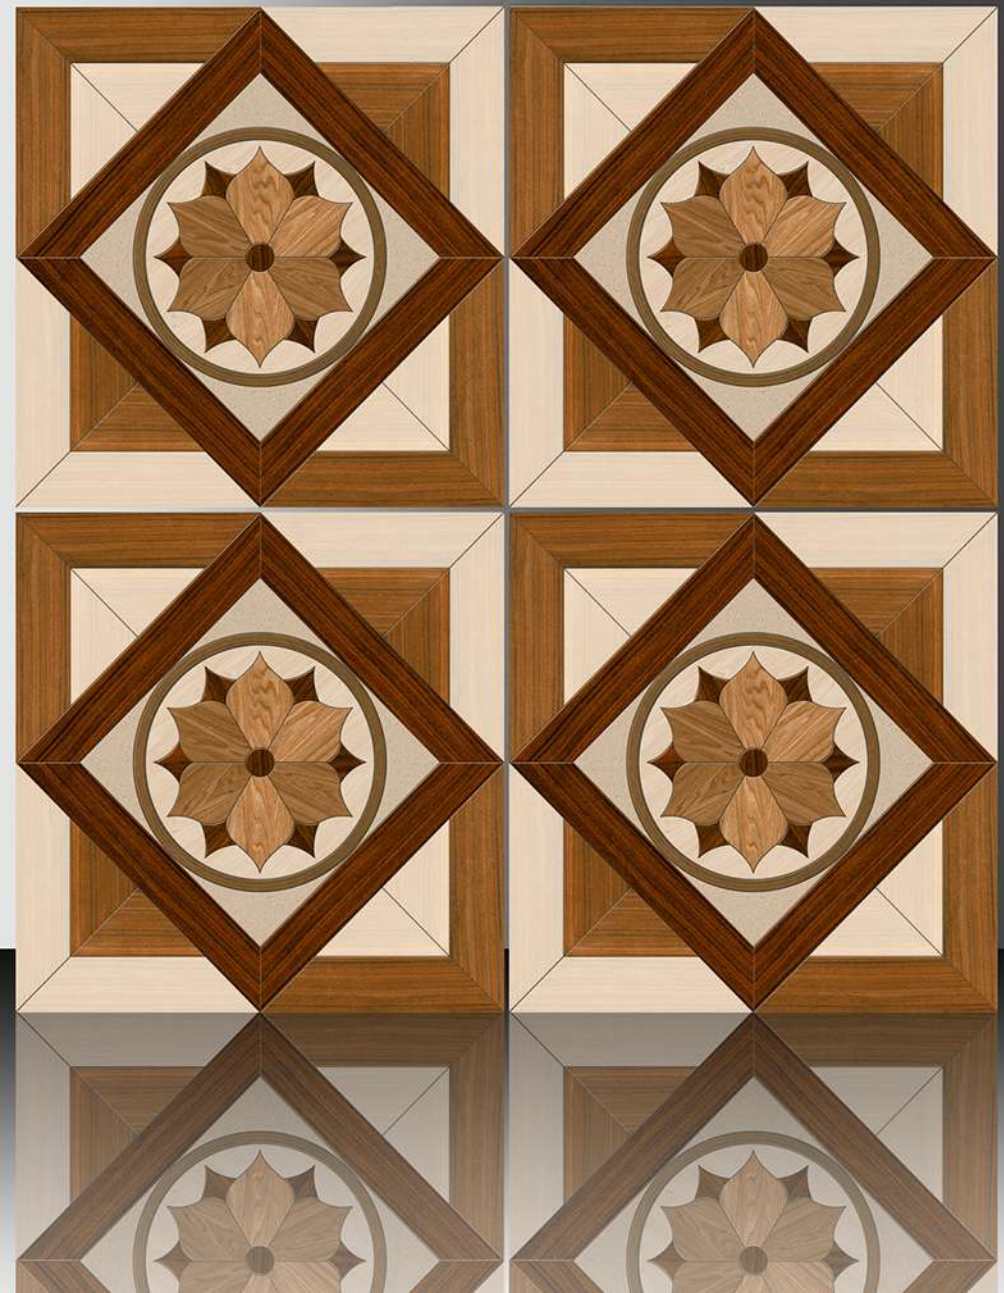

17125

Sugar Series