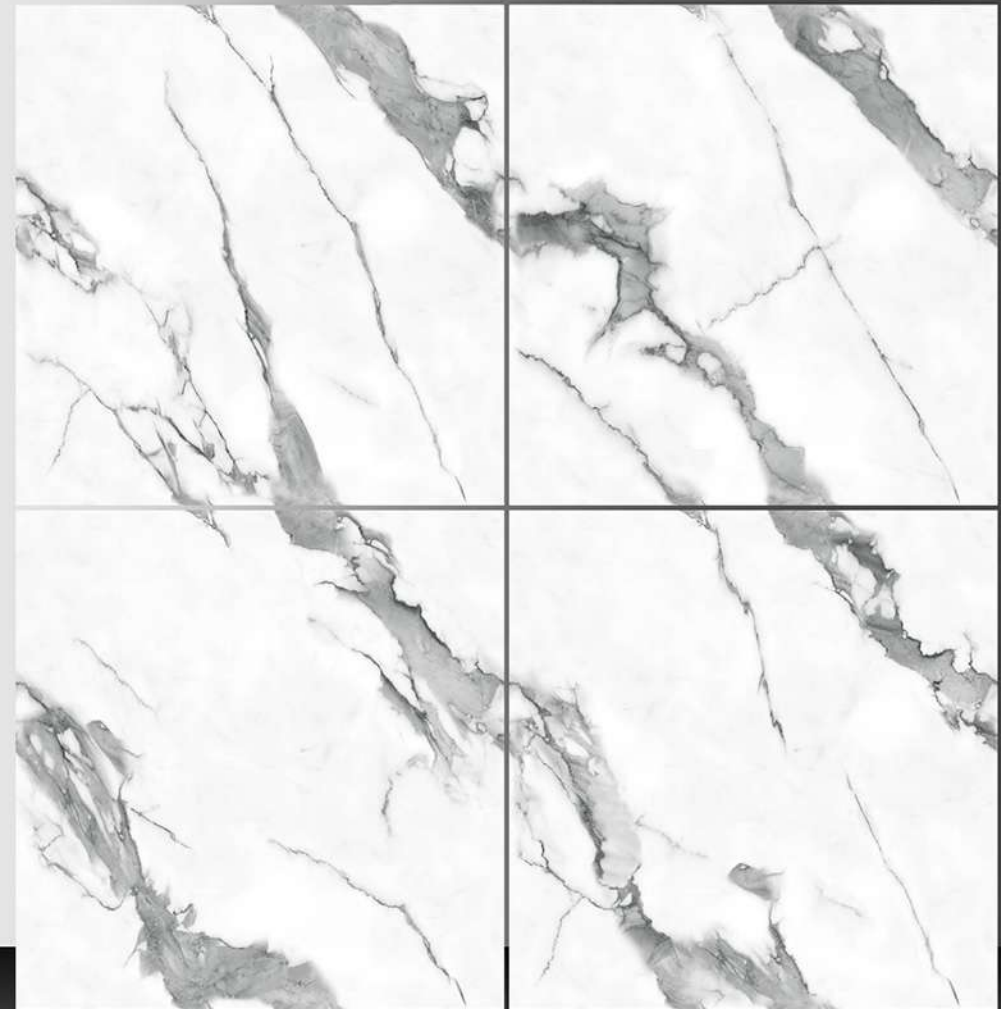

WHITE BODY

PORCELAIN TILES

600X600 mm

17121

Sugar Series

WHITE BODY

PORCELAIN TILES

600X600 mm