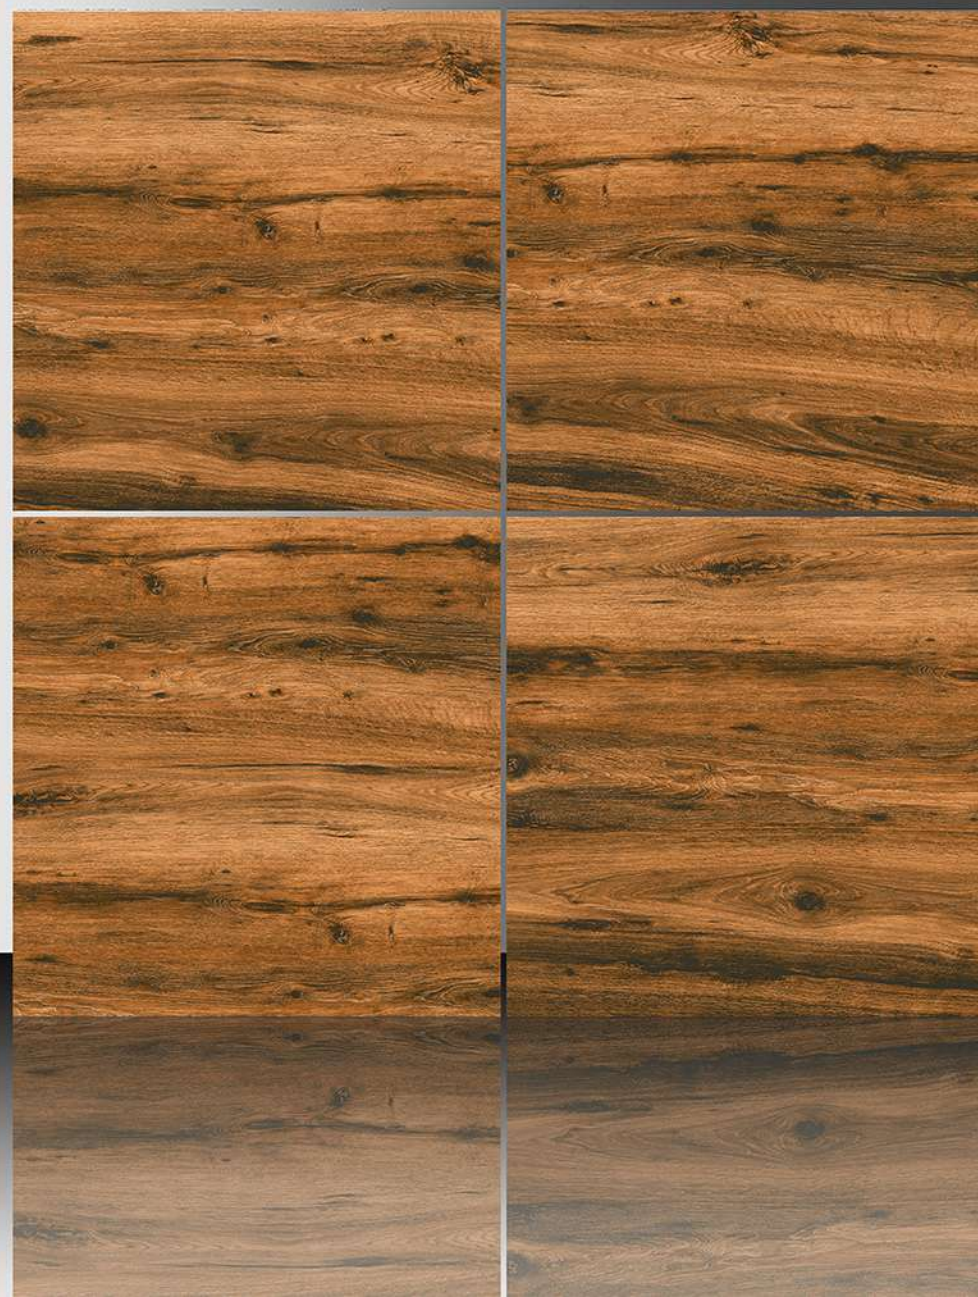

17143

Sugar Series