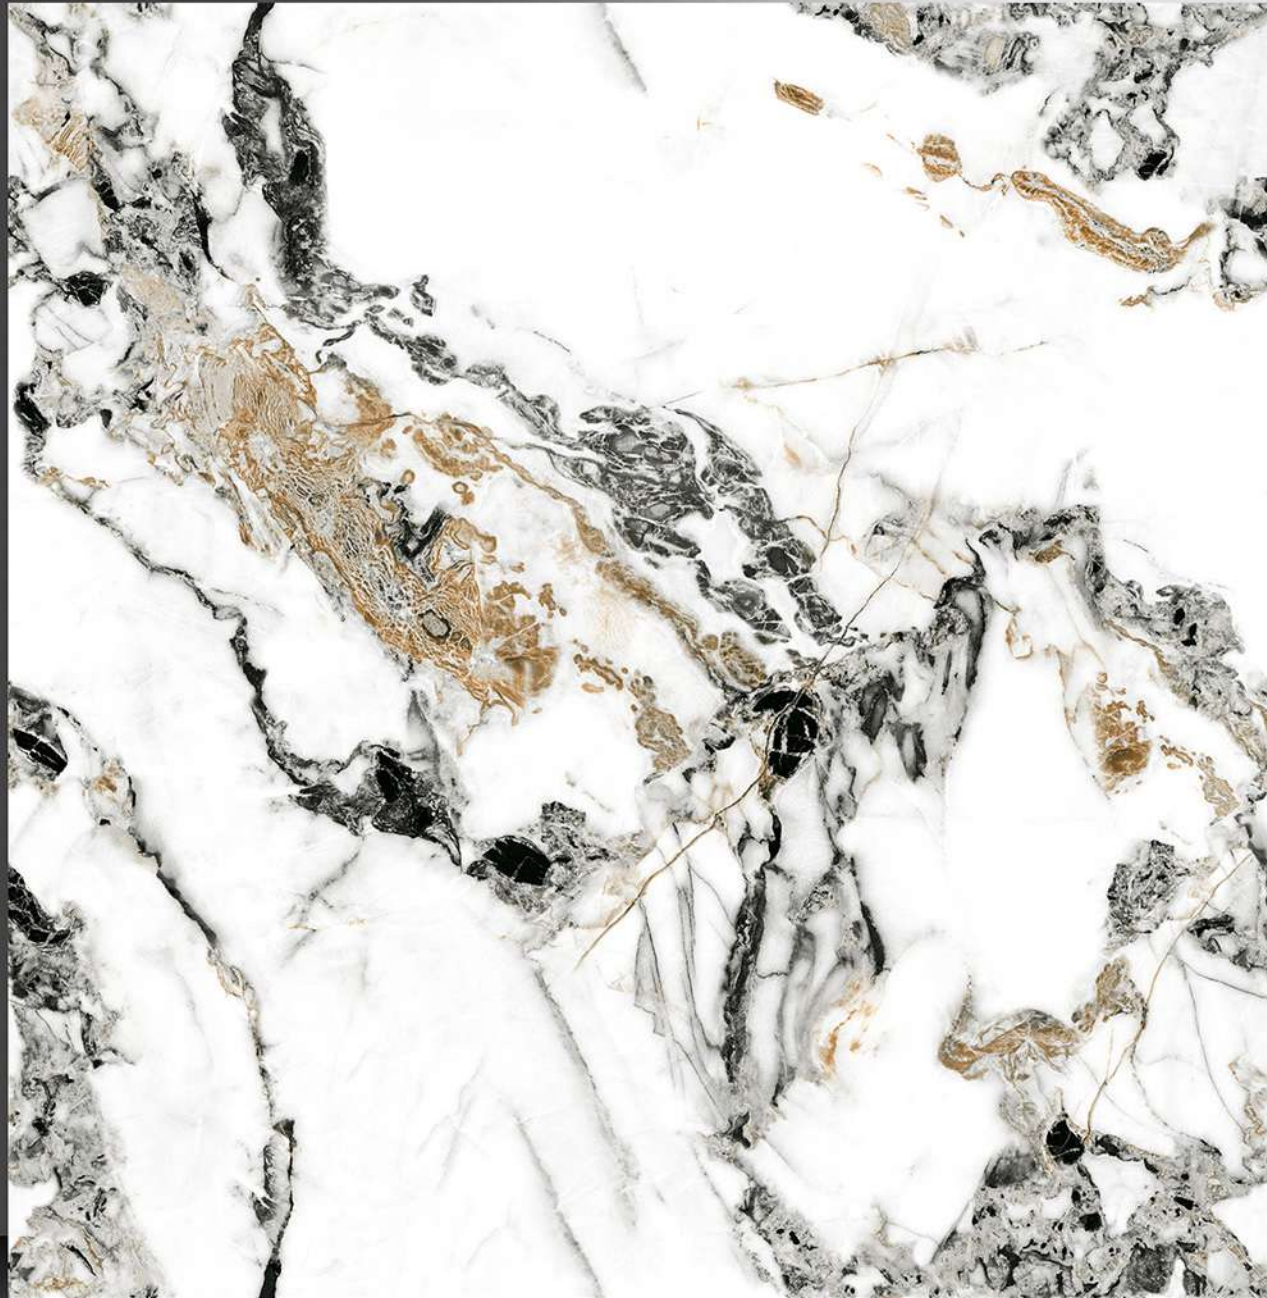

17143

Sugar Series

WHITE BODY

PORCELAIN TILES

600X600 mm

17144

Sugar Series

WHITE BODY