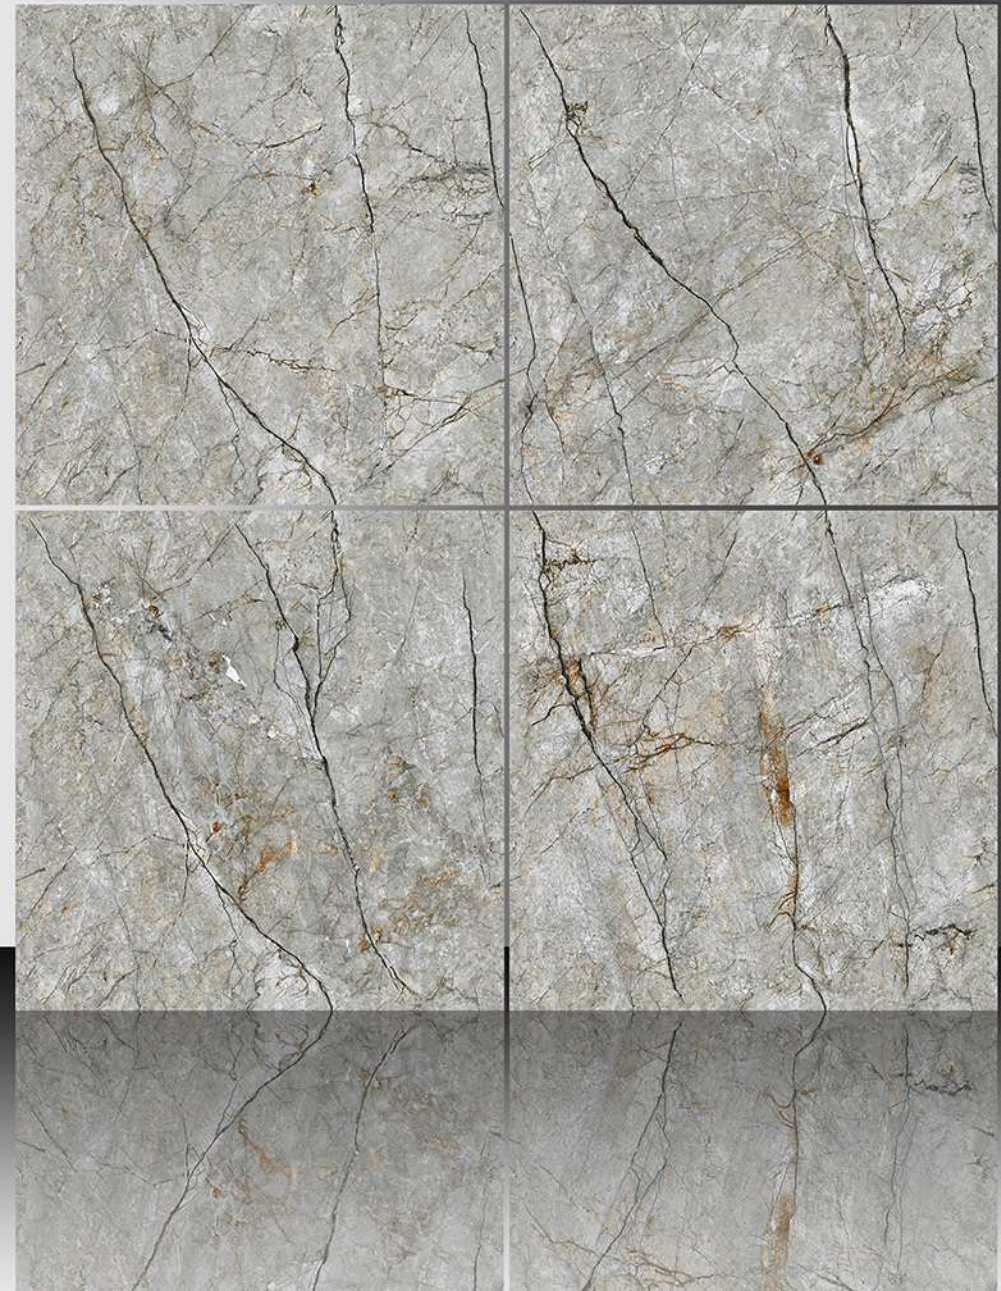

17146

Sugar Series