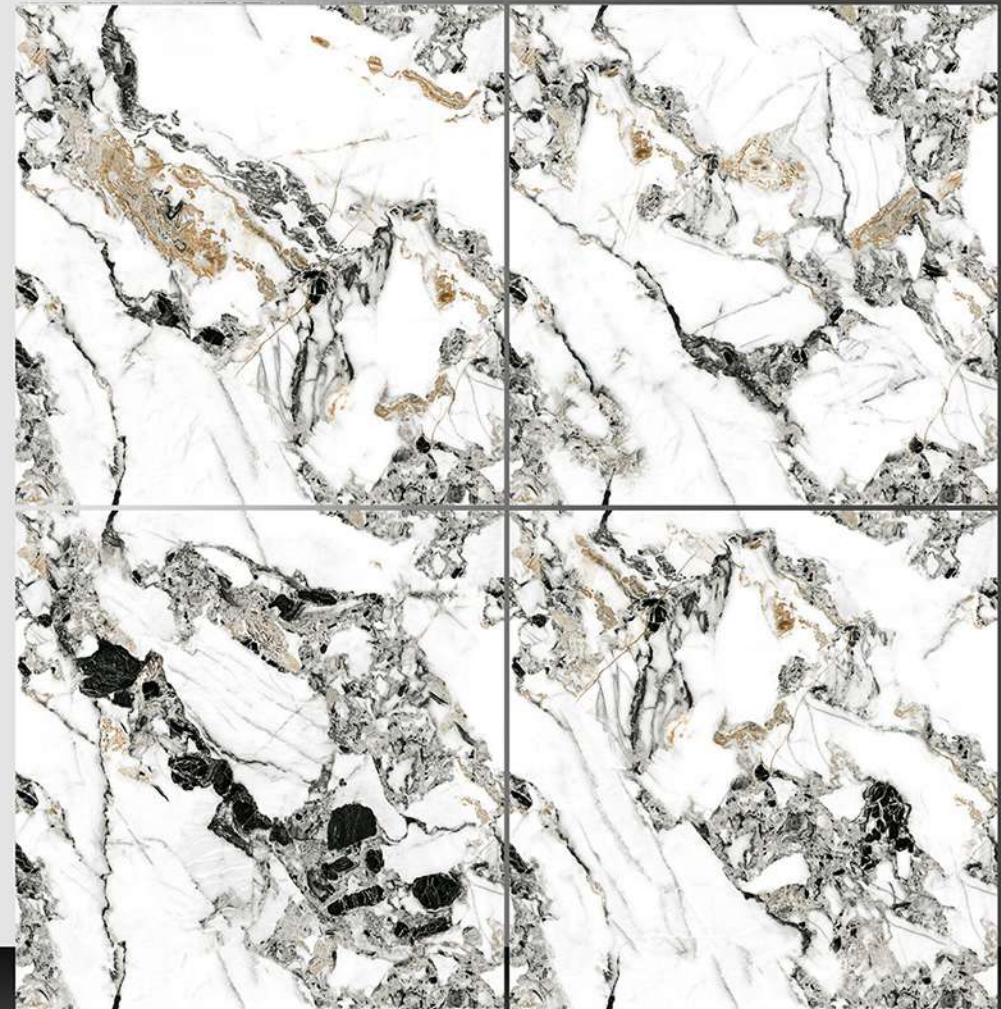

17143

Sugar Series

WHITE BODY

PORCELAIN TILES

600X600 mm

17144

Sugar Series

WHITE BODY