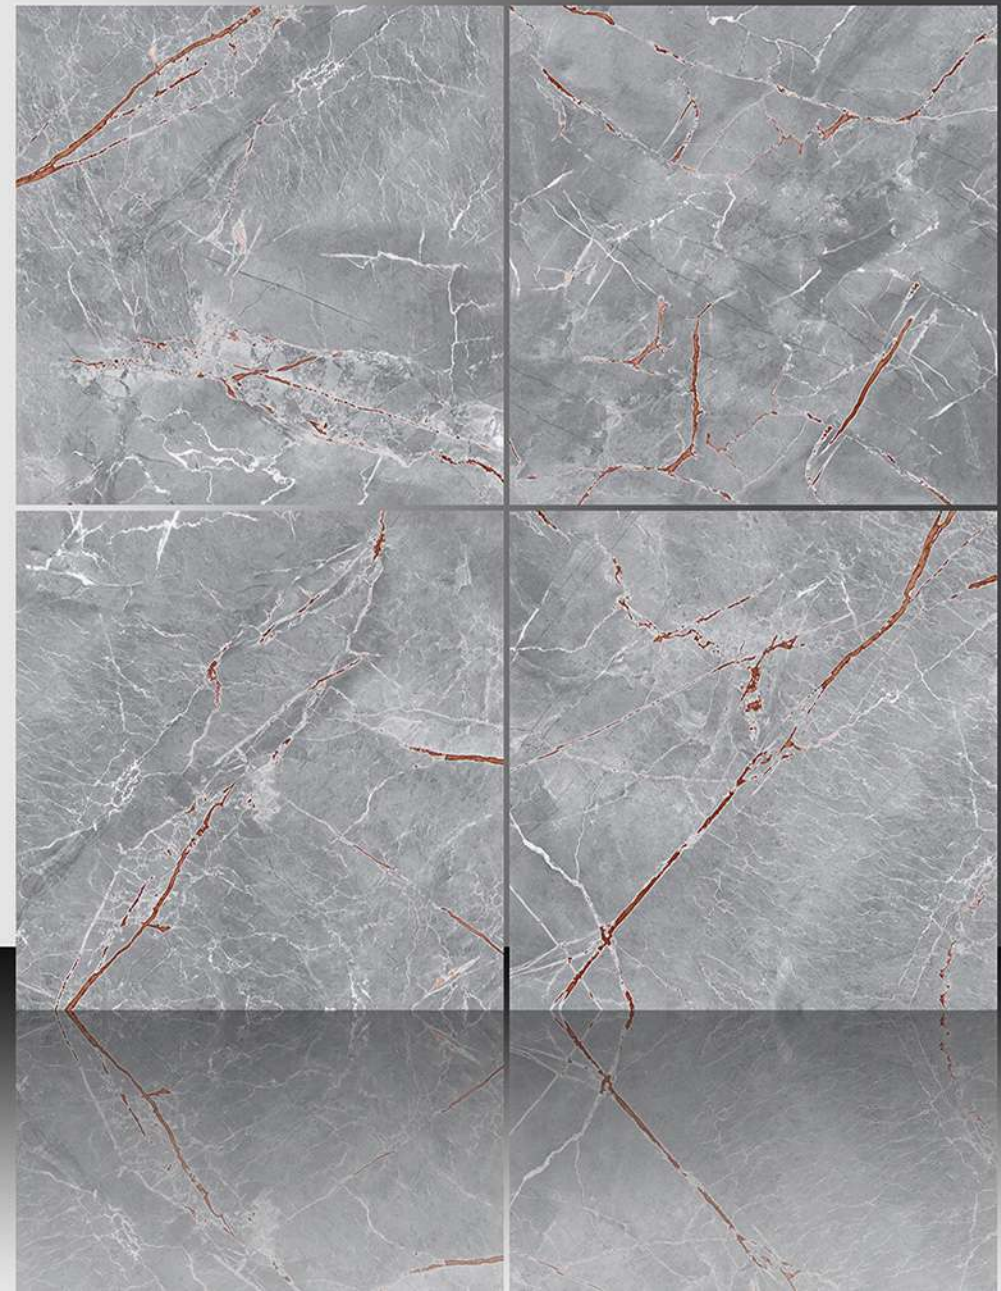

17108

Sugar Series