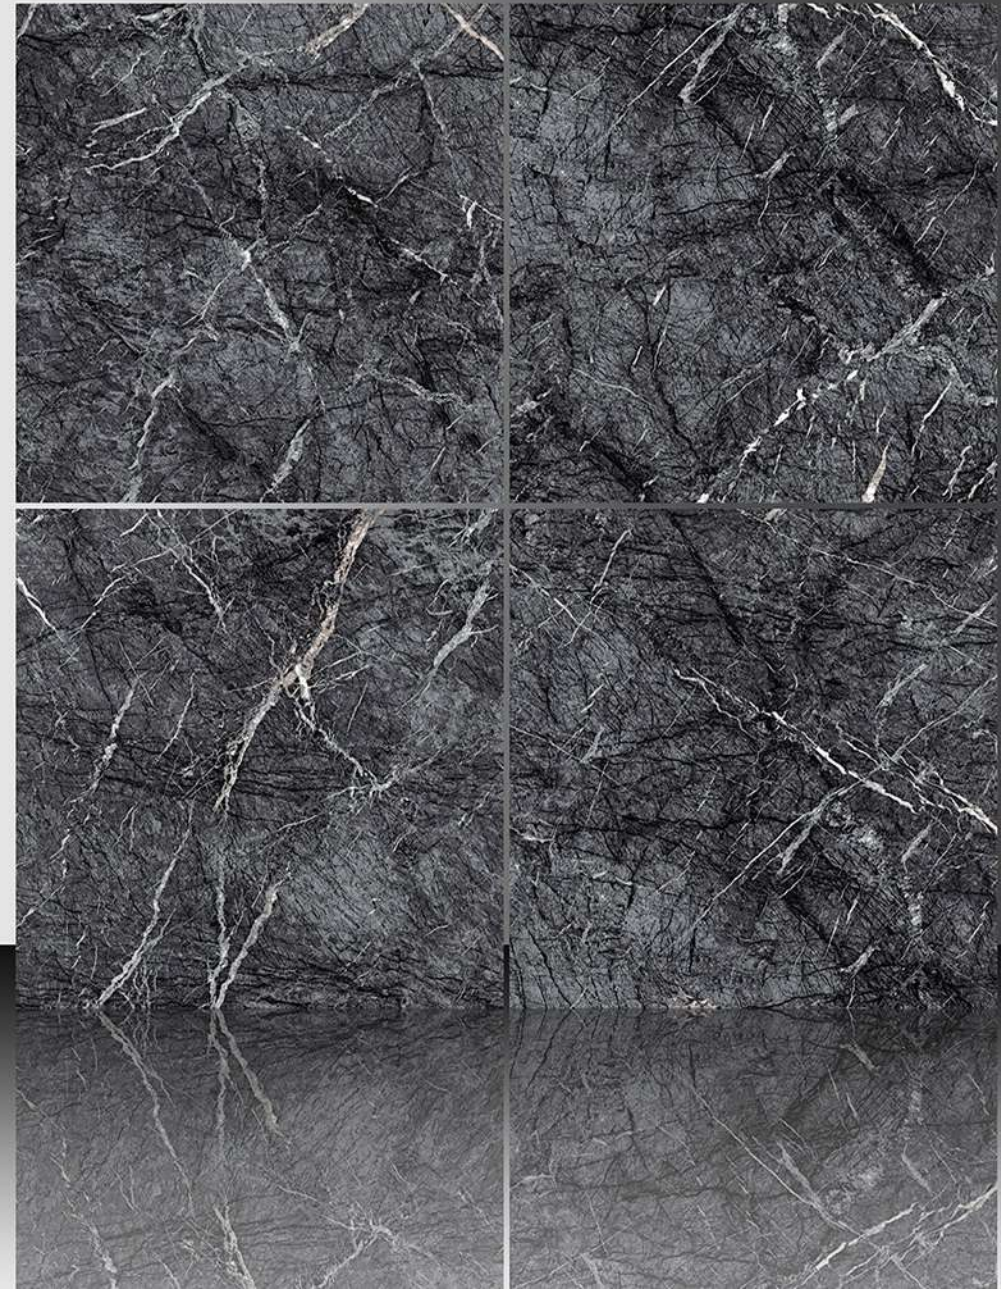

17109

Sugar Series