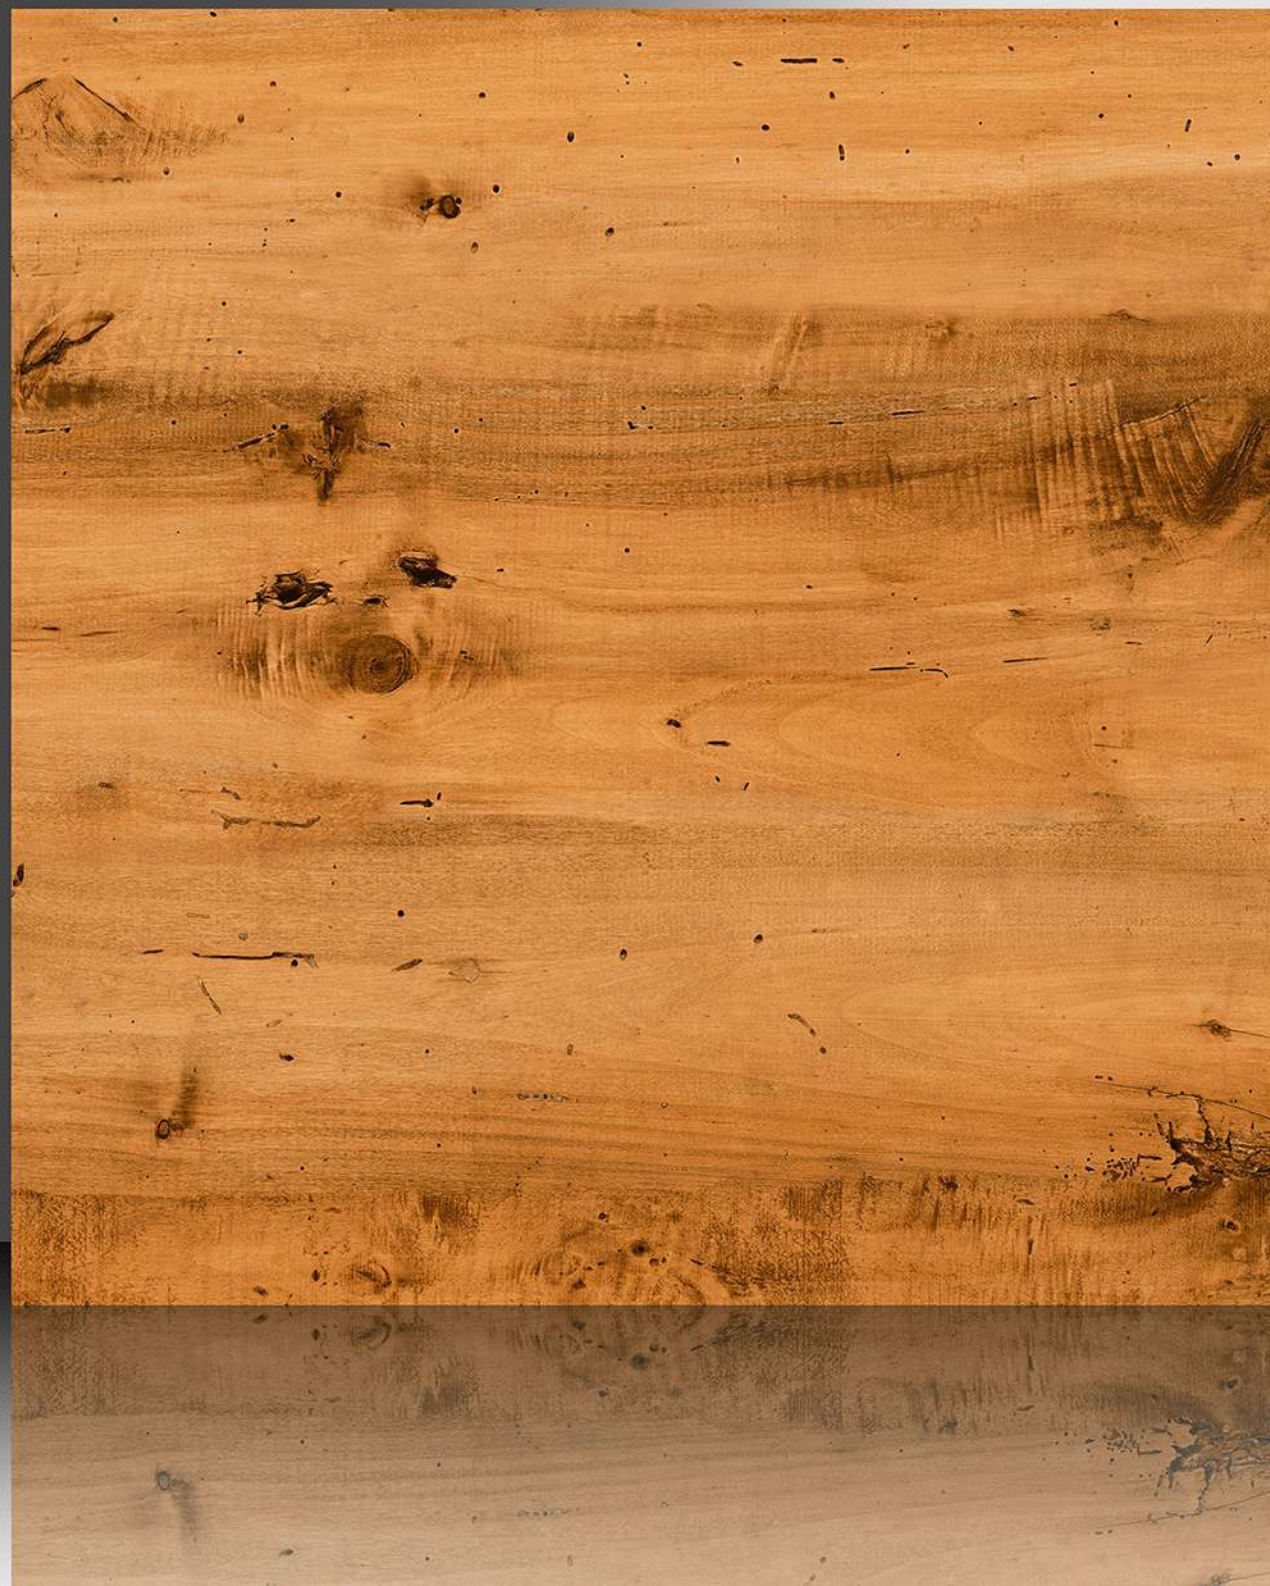

WHITE BODY

PORCELAIN TILES

600X600 mm