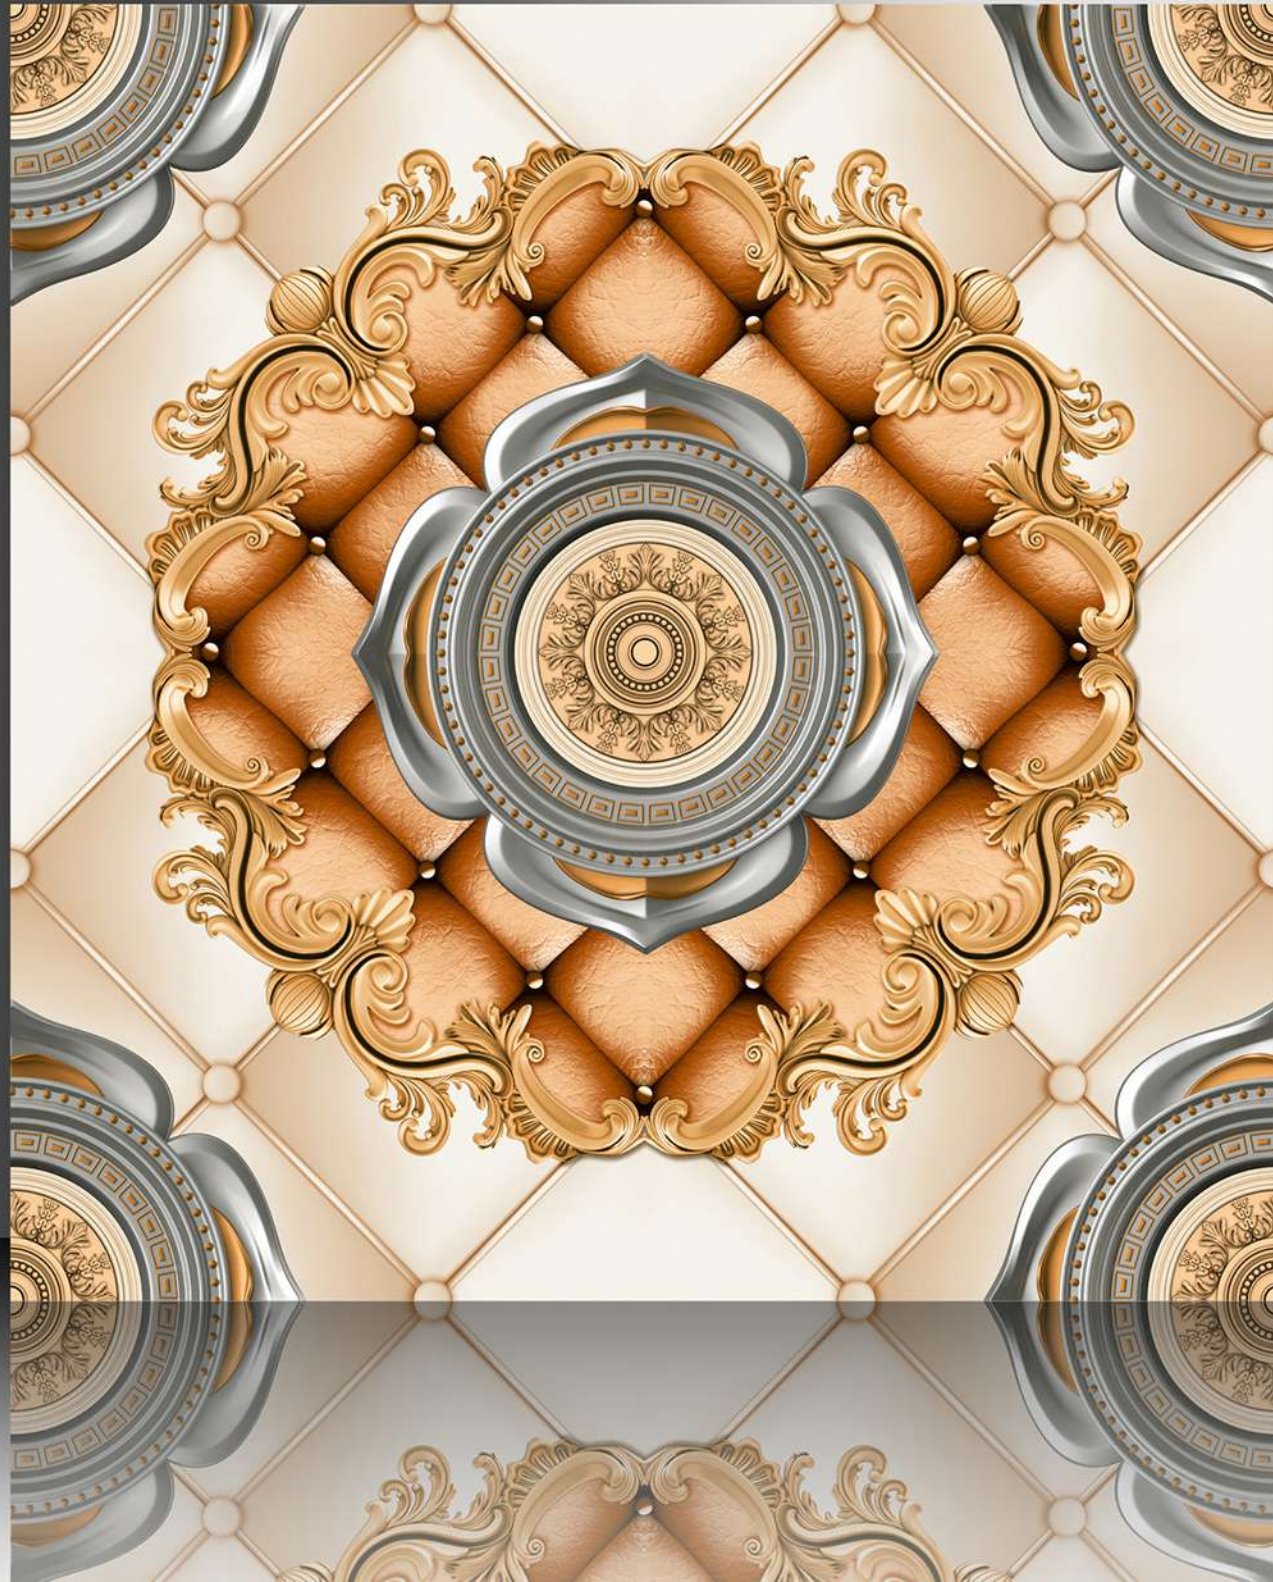

17122

Sugar Series

WHITE BODY

PORCELAIN TILES

600X600 mm

17123

Sugar Series

WHITE BODY