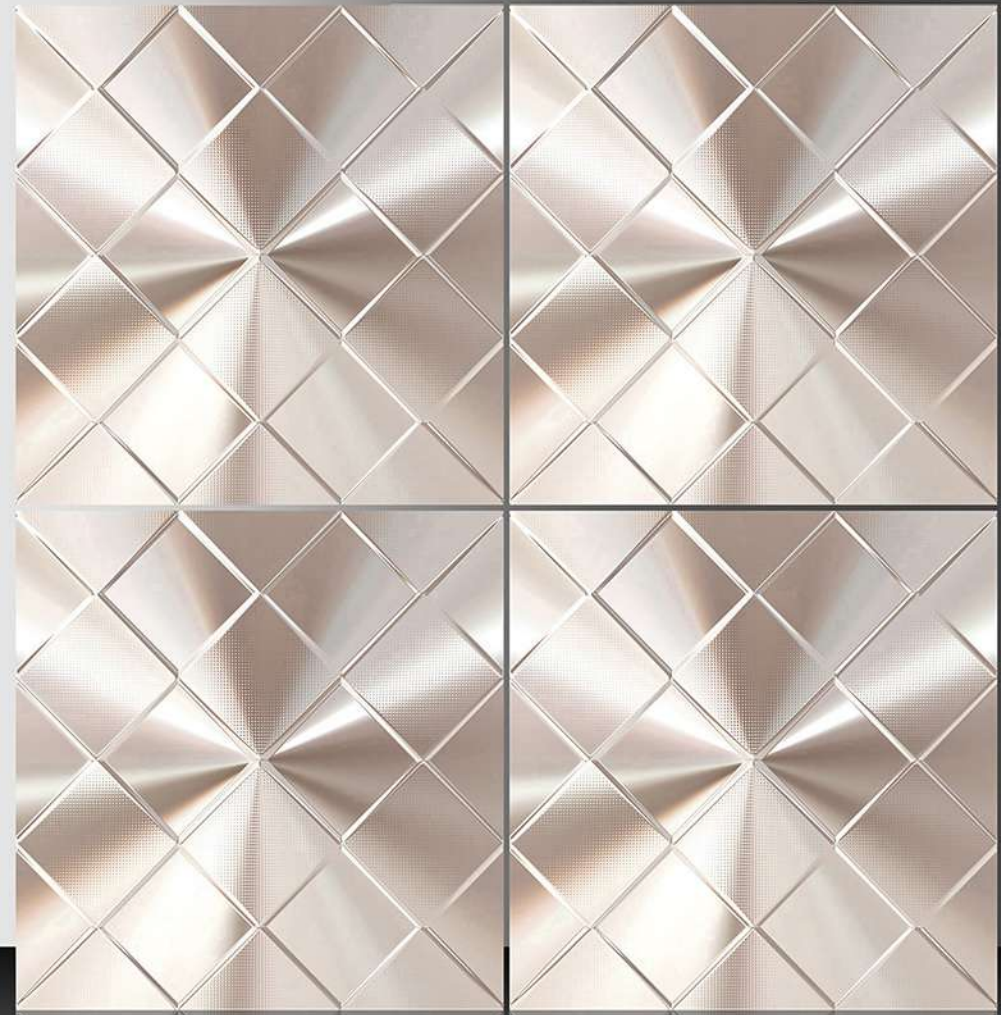

17130

Sugar Series

WHITE BODY

PORCELAIN TILES

600X600 mm

17131

Sugar Series

WHITE BODY