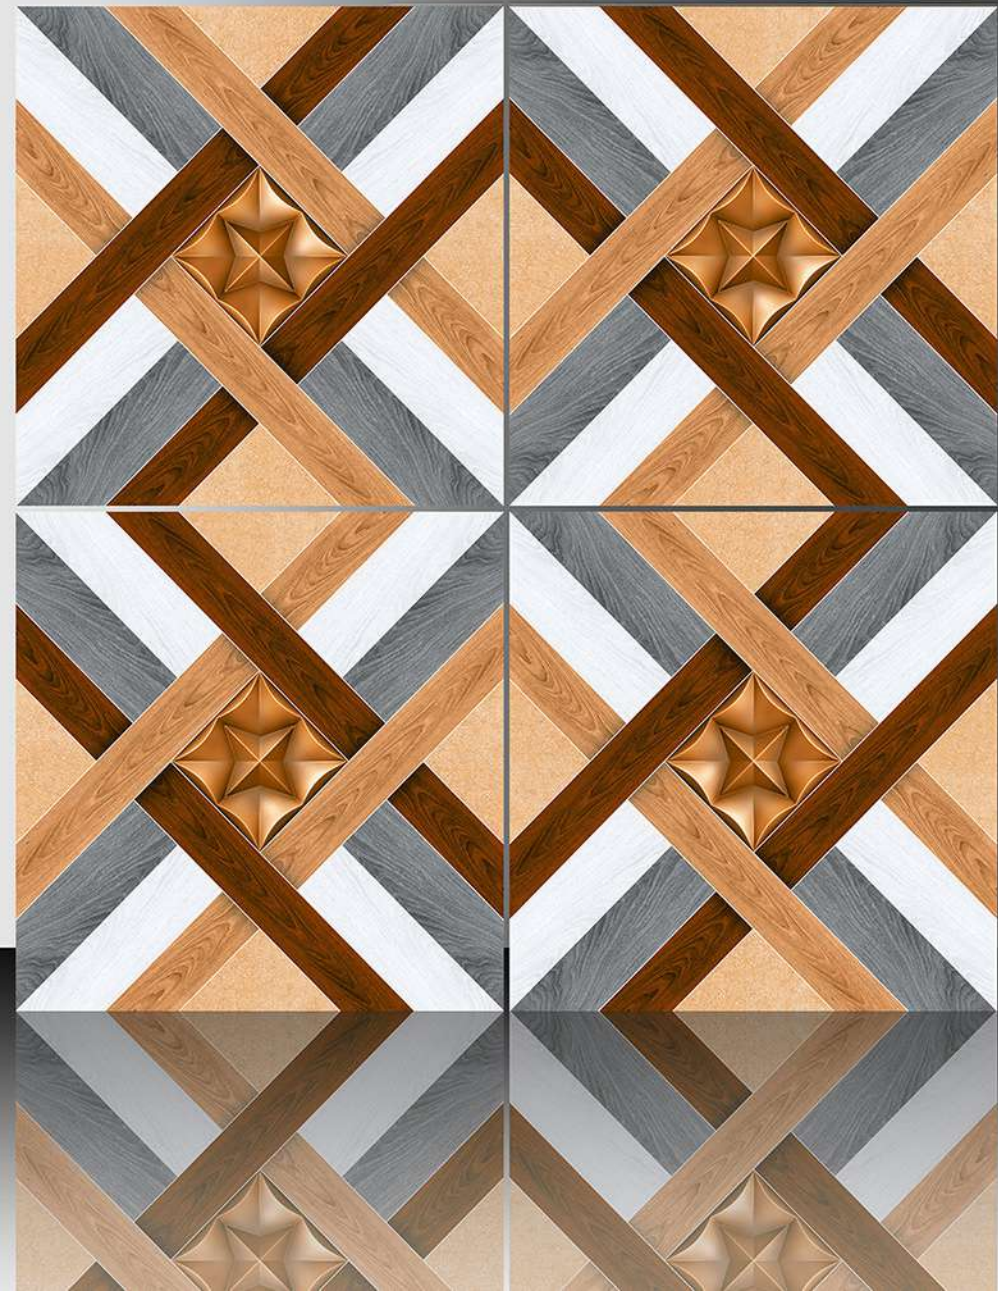

17130

Sugar Series