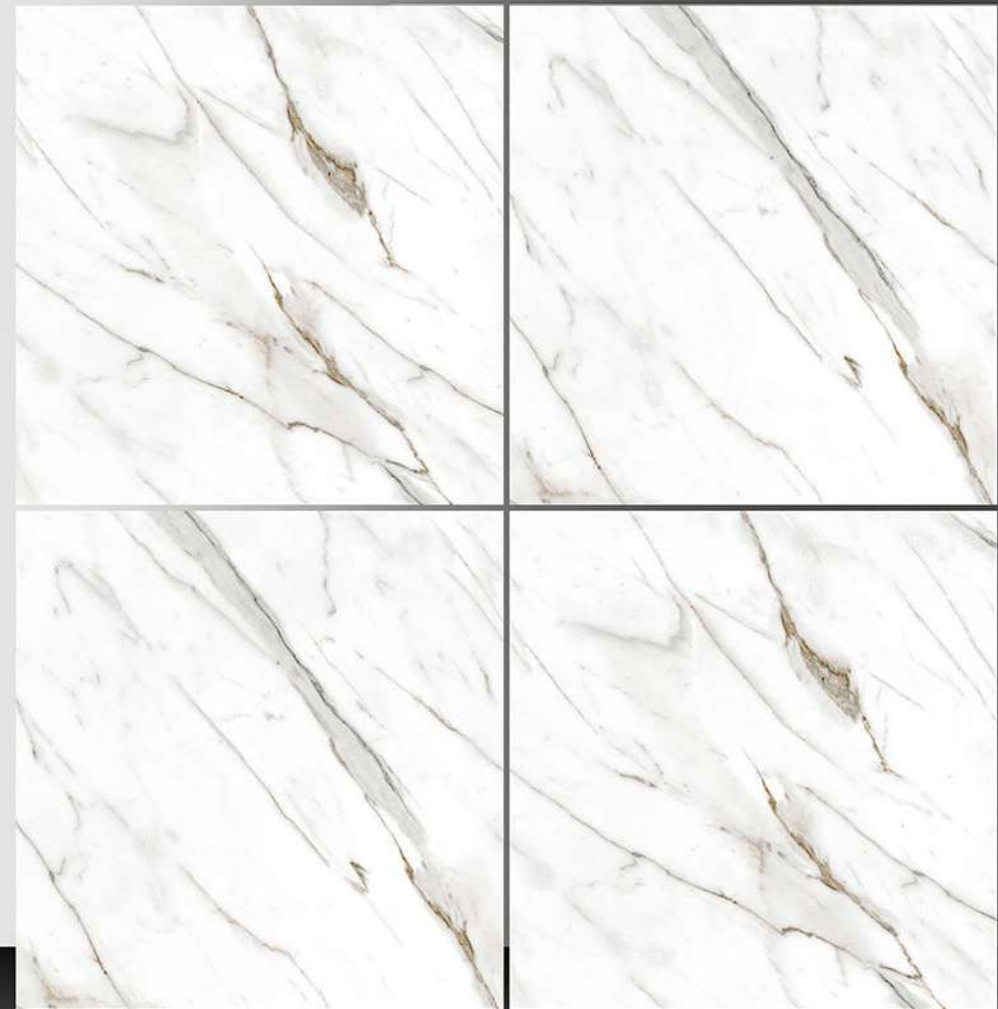

17117

Sugar Series