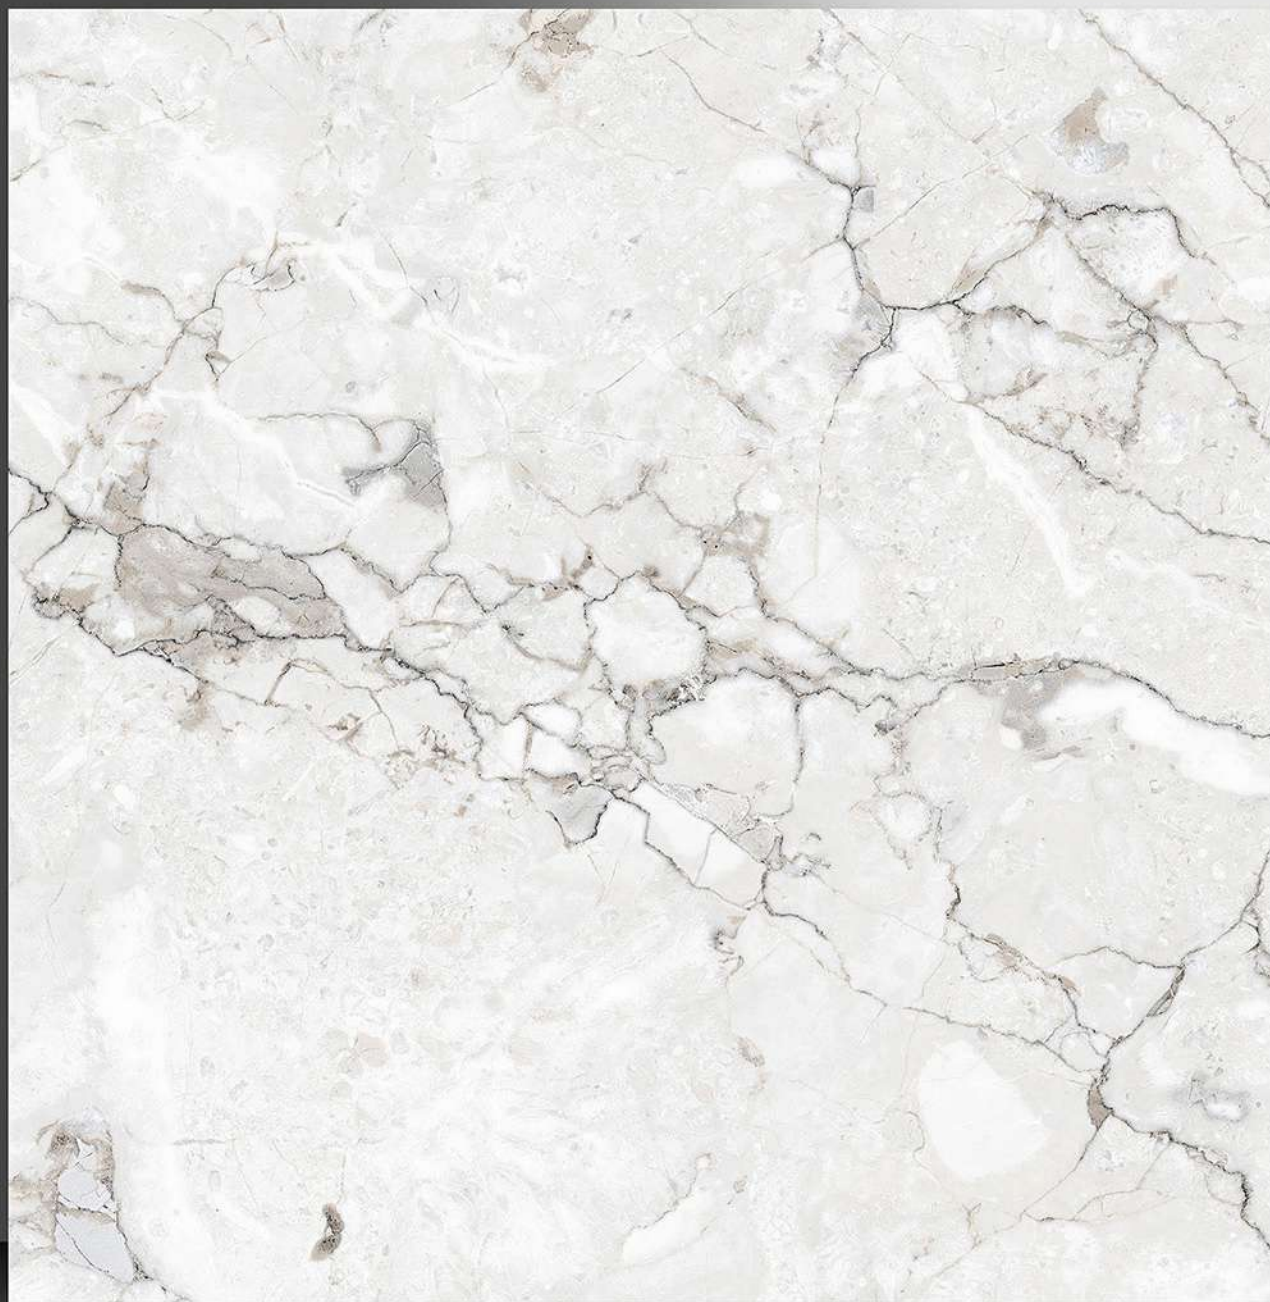

WHITE BODY

PORCELAIN TILES

600X600 mm