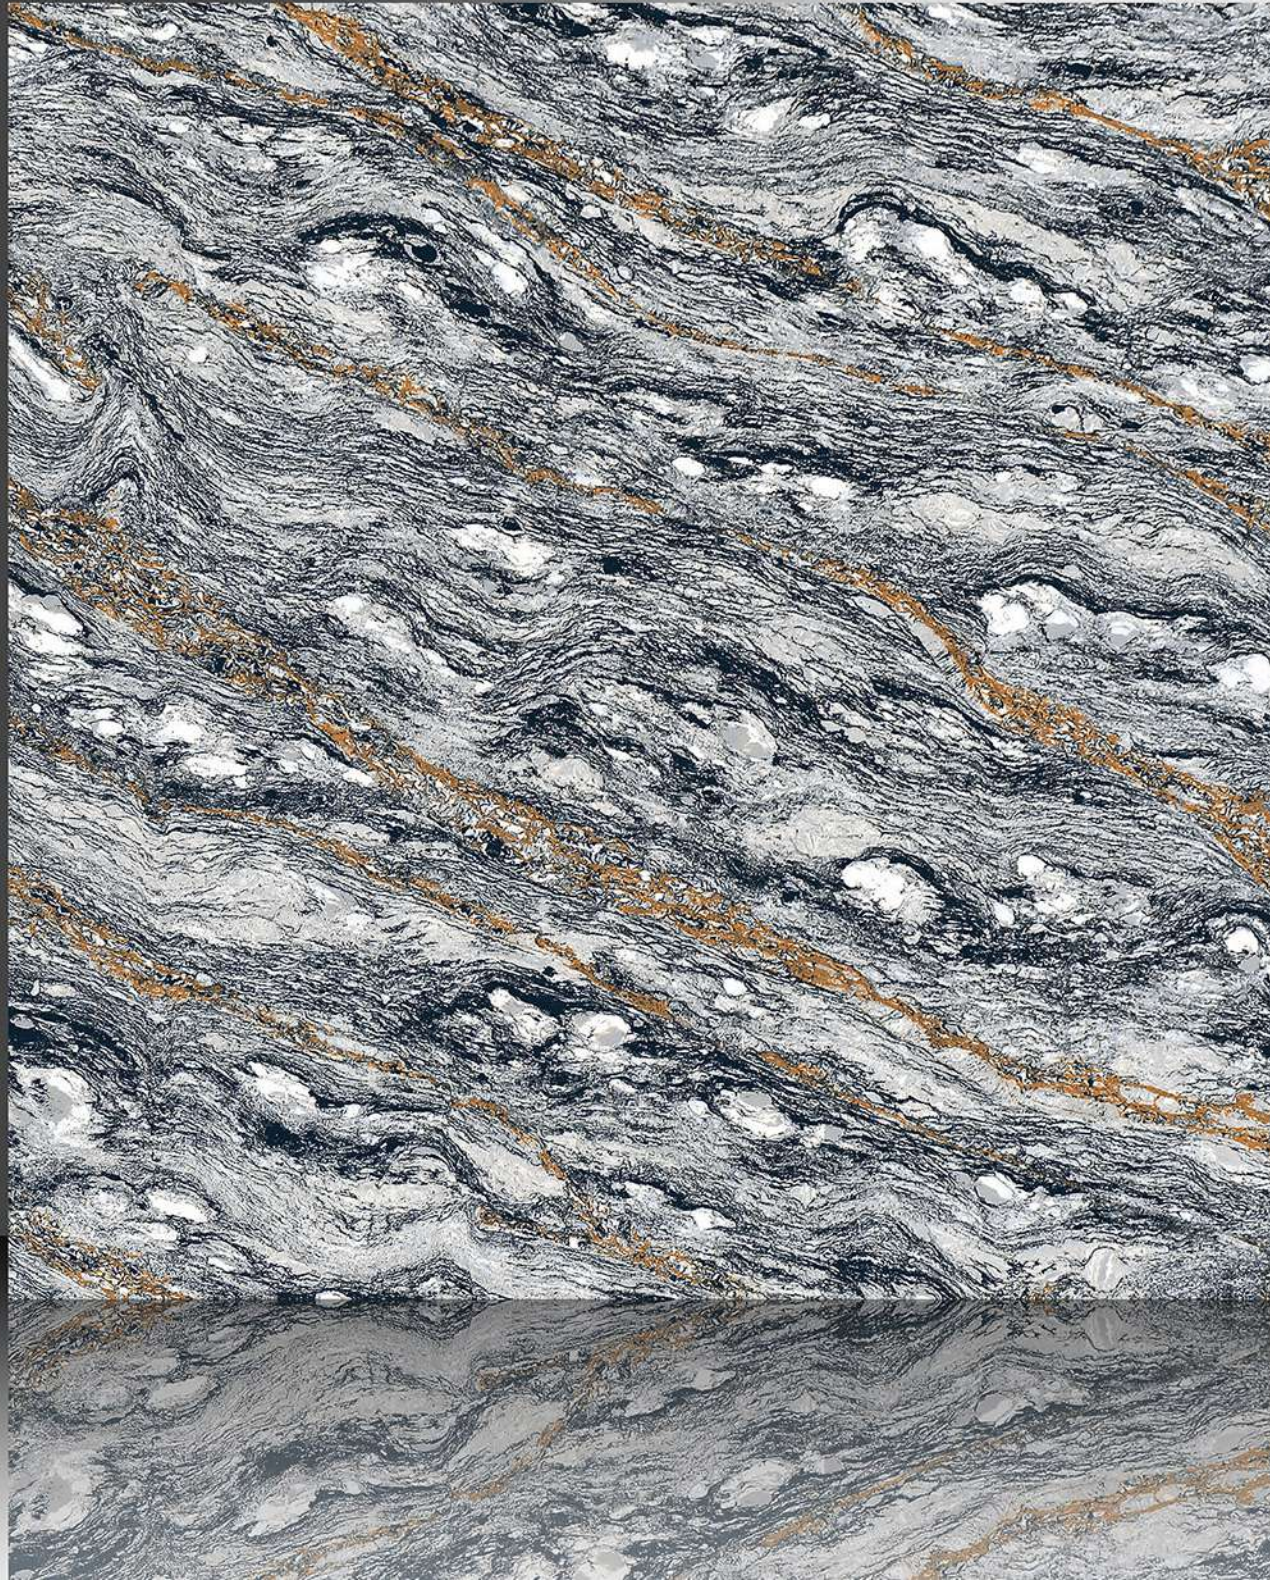

WHITE BODY

PORCELAIN TILES

600X600 mm