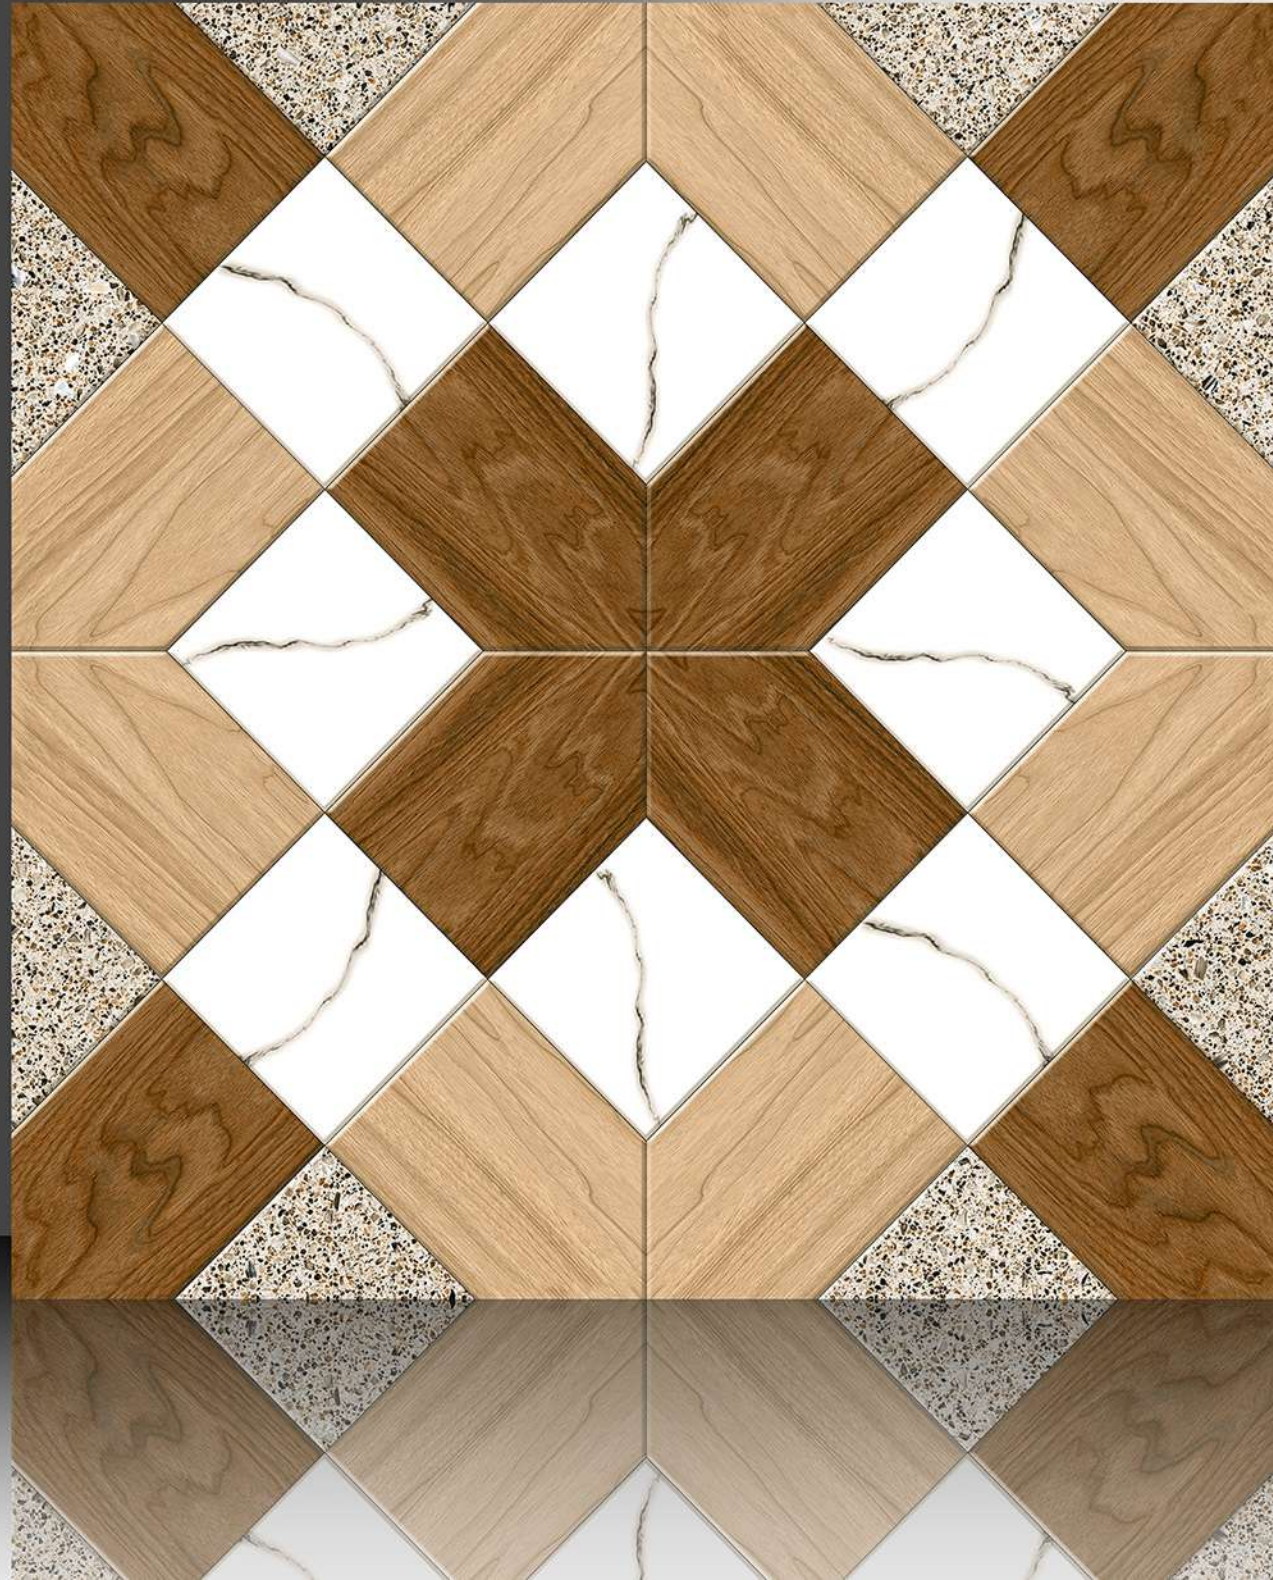

600X600 mm

17127

Sugar Series

WHITE BODY

PORCELAIN TILES

600X600 mm

17128

Sugar Series