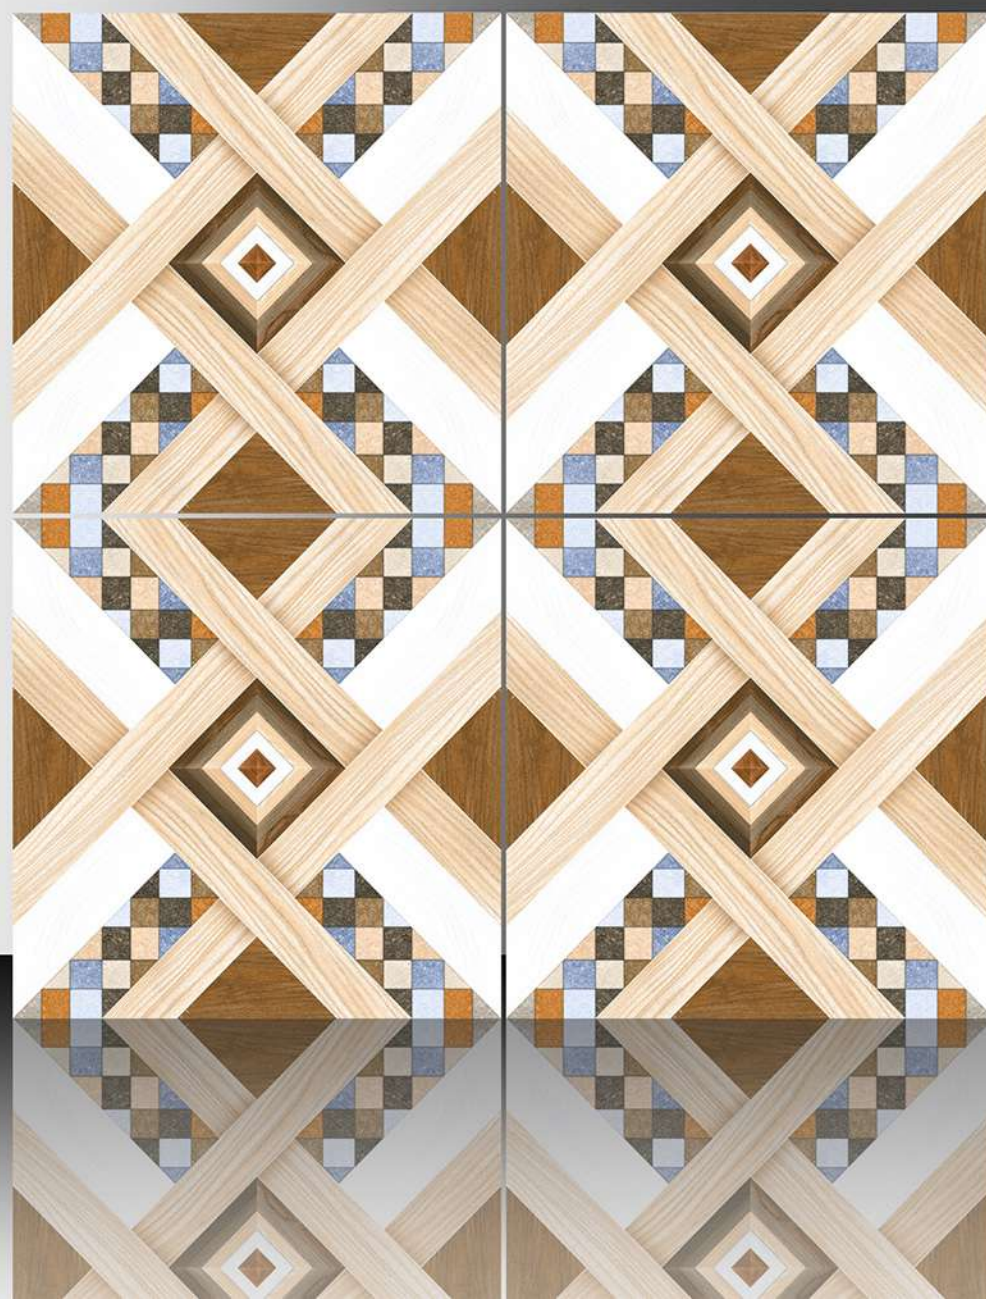

17124

Sugar Series