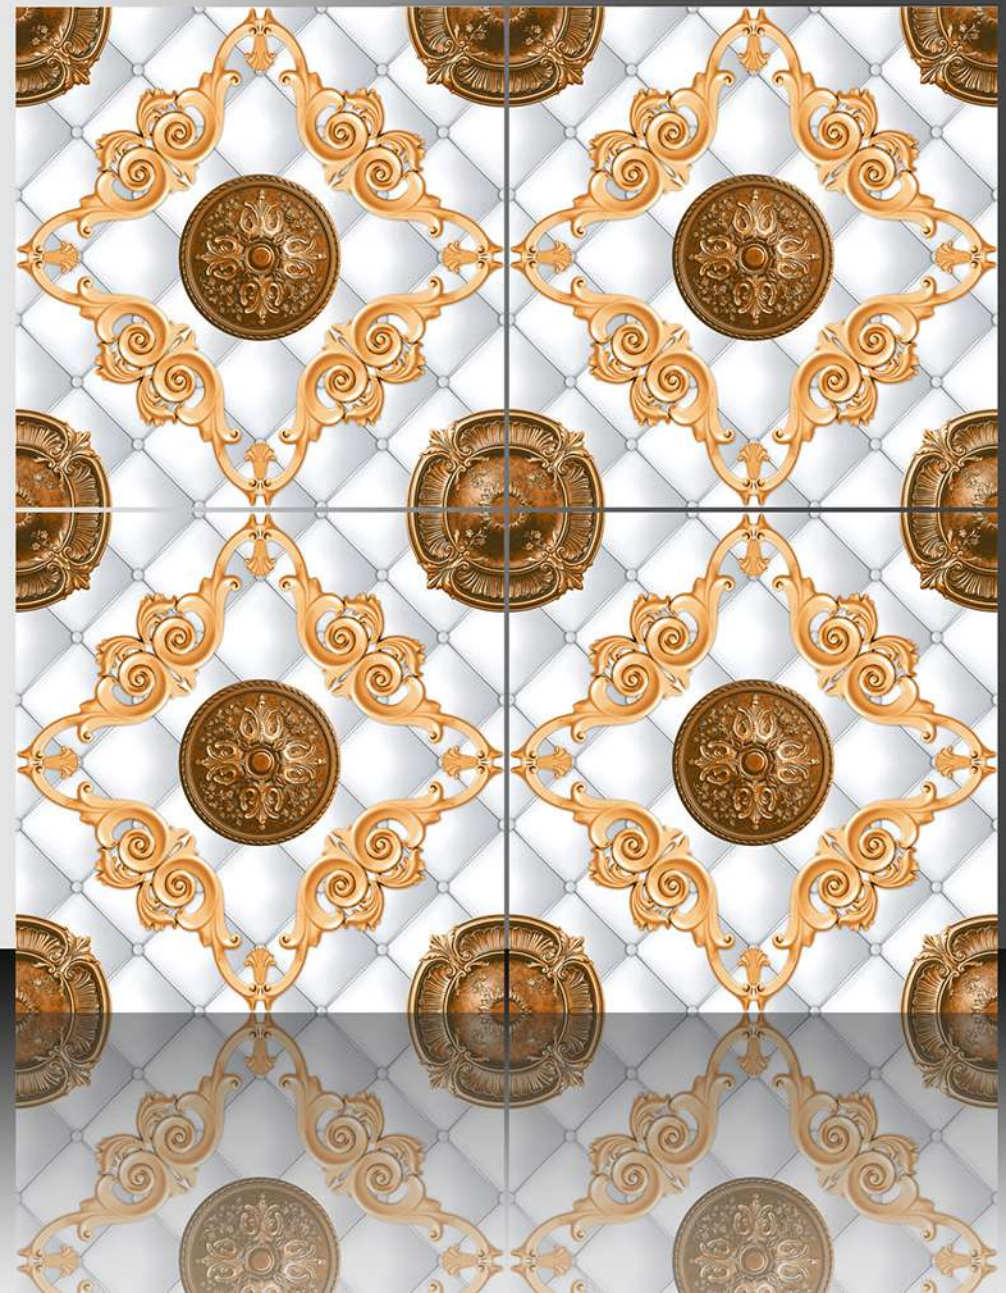

17122

Sugar Series