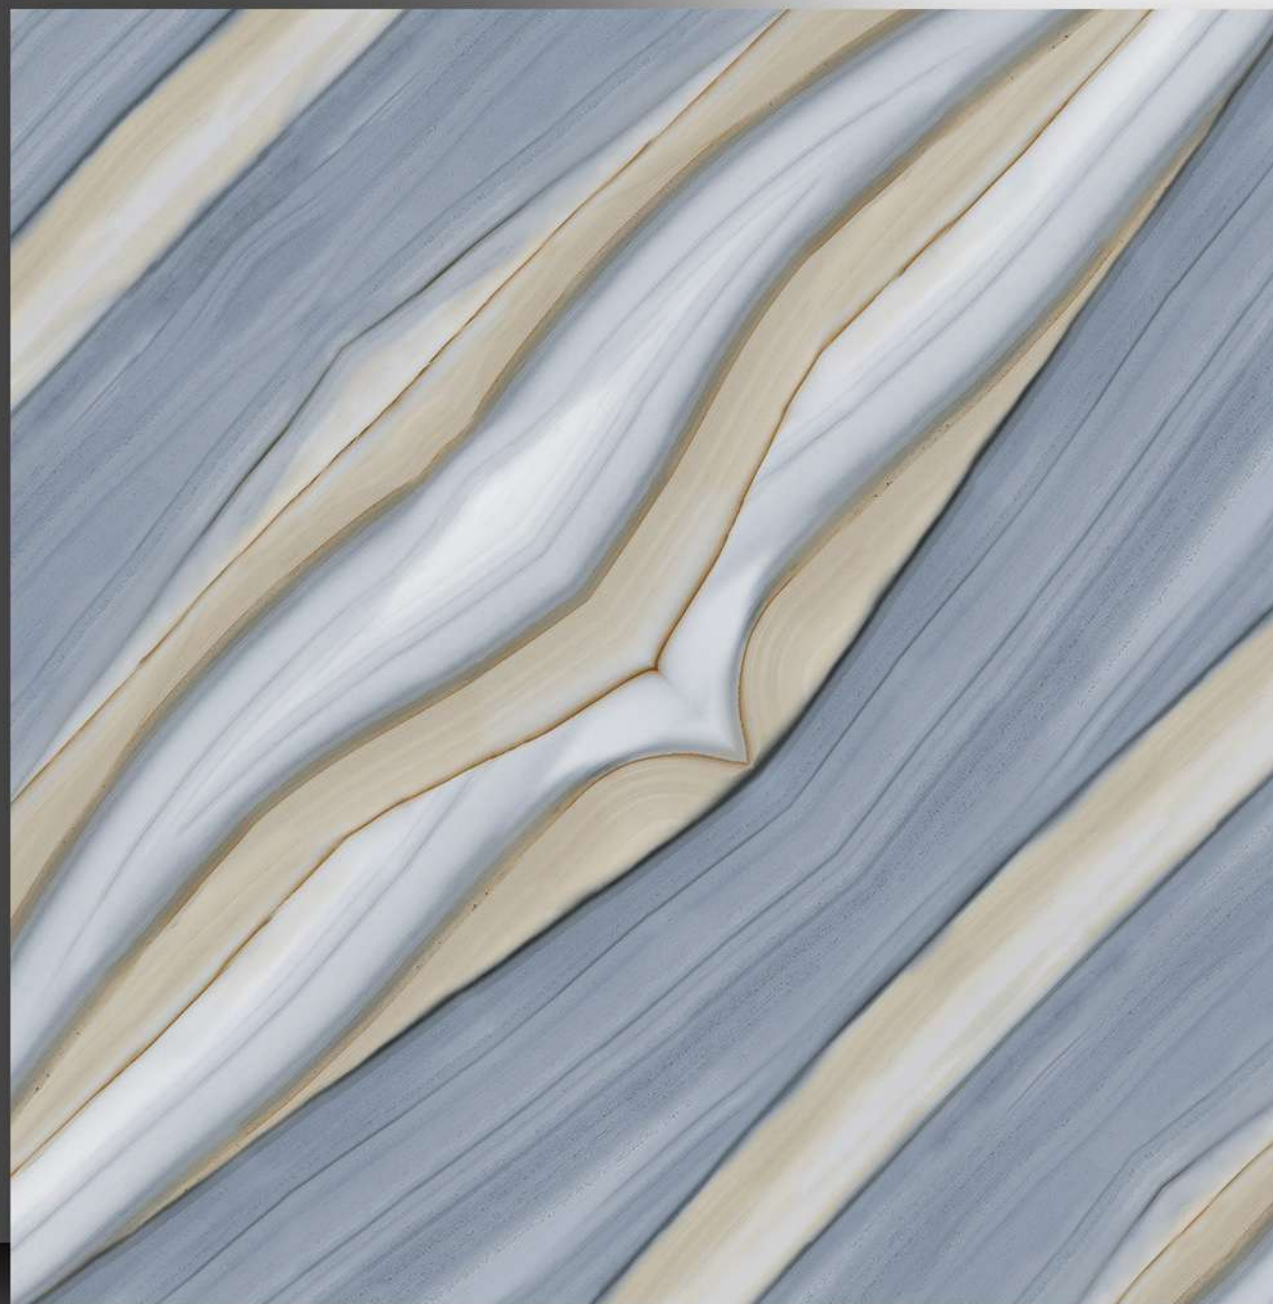

WHITE BODY

PORCELAIN TILES

600X600 mm