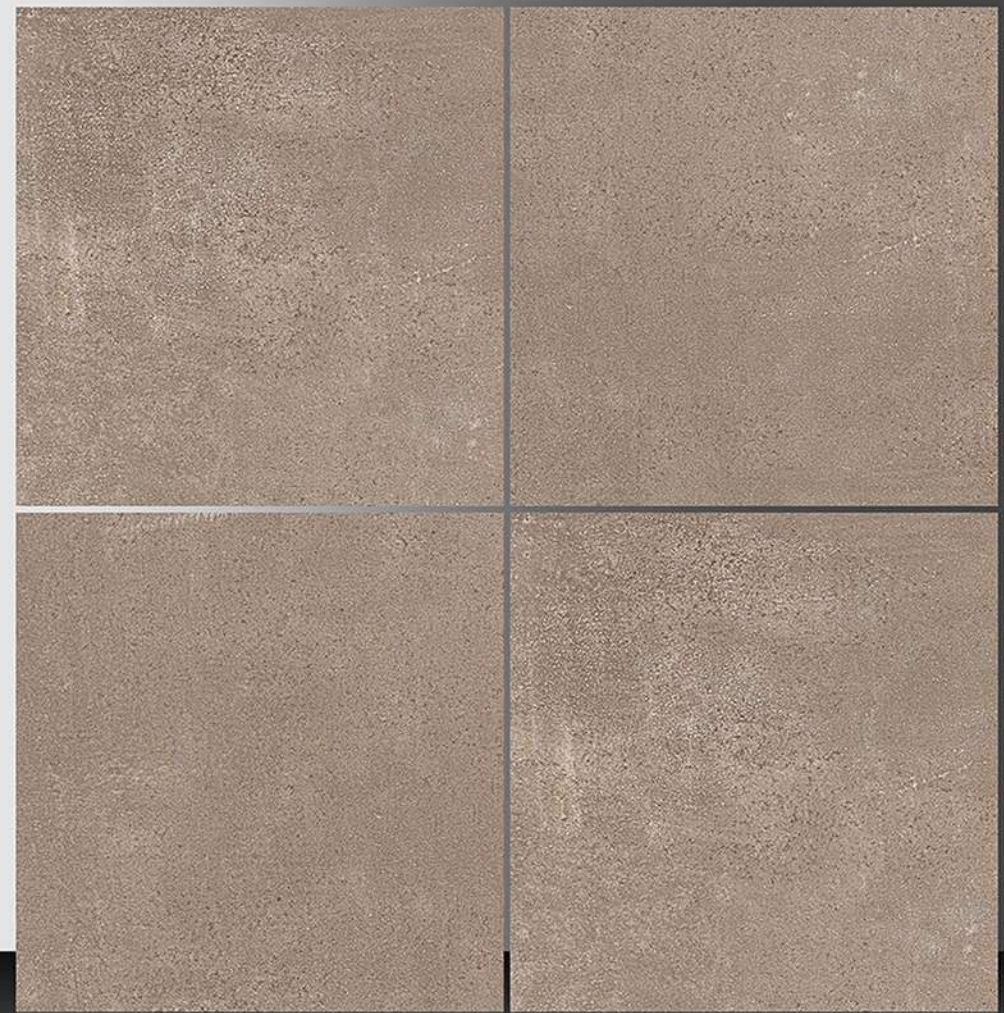

600X600 mm

3018

Matt Plain Series

WHITE BODY

PORCELAIN TILES

600X600 mm

3019

Matt Plain Series