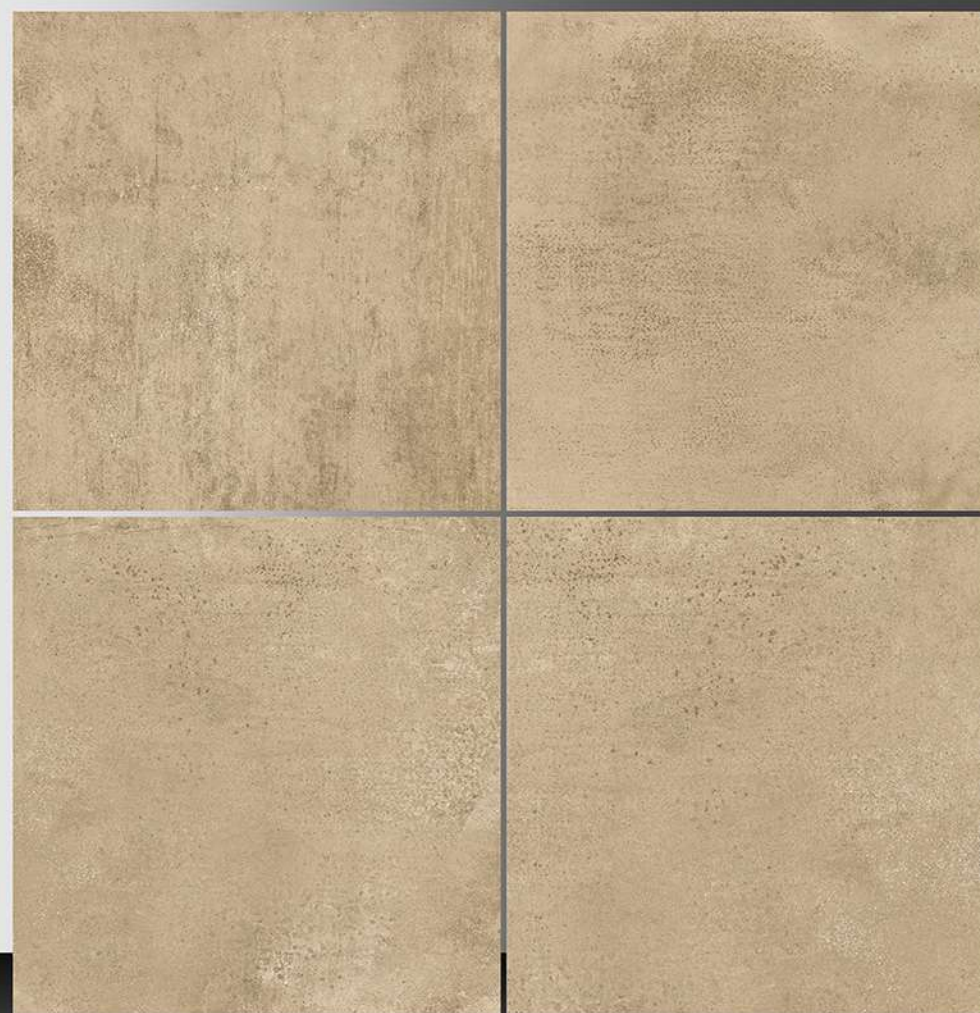

3037

Matt Plain Series