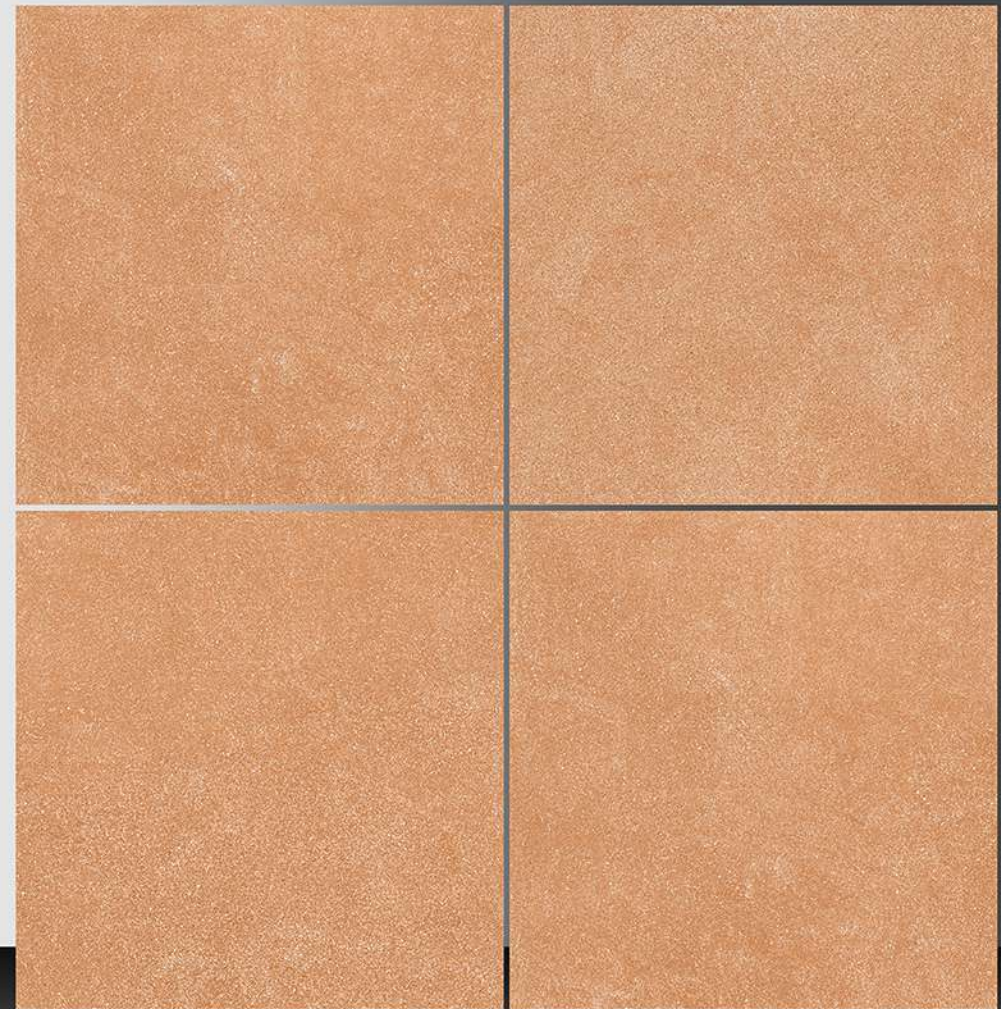

3044

Matt Plain Series