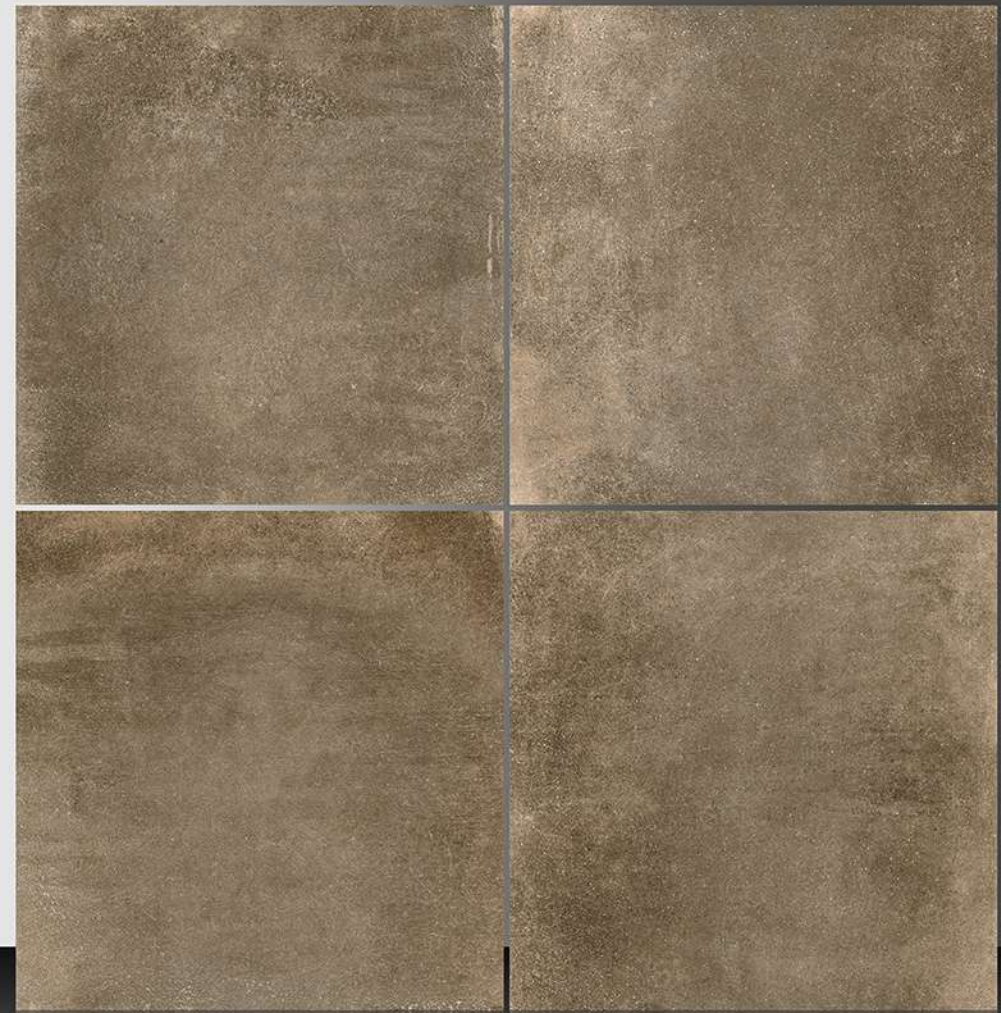

3010

Matt Plain Series