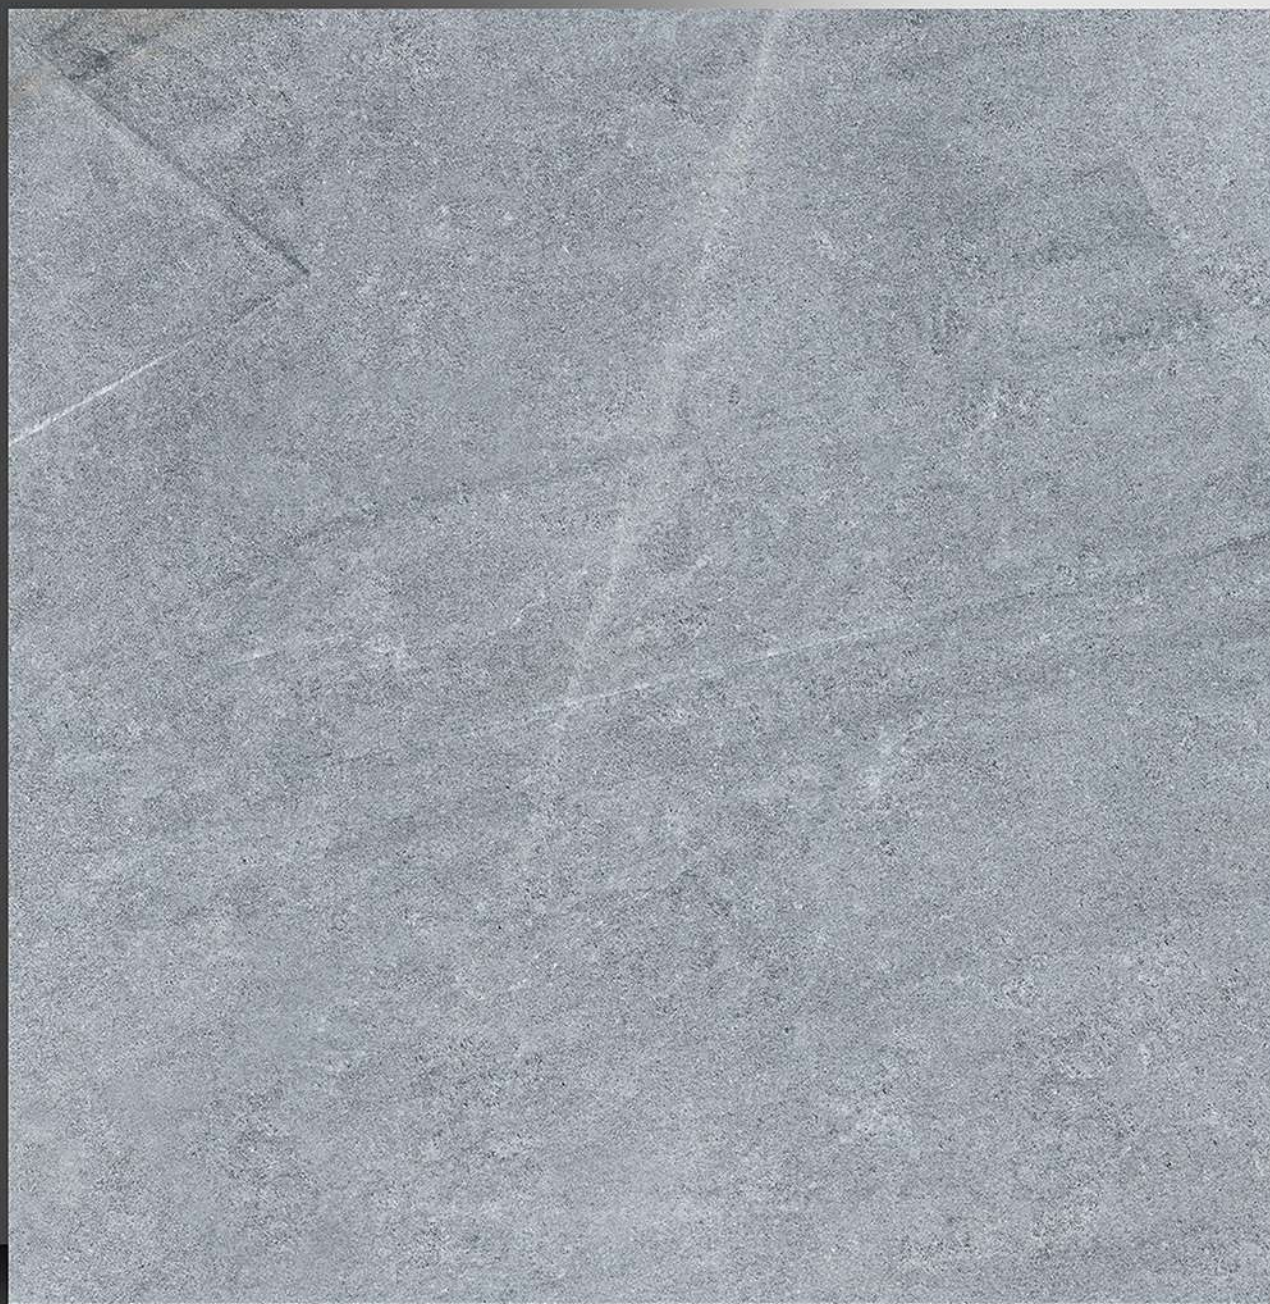

WHITE BODY

PORCELAIN TILES

600X600 mm

3030

Matt Plain Series

WHITE BODY

PORCELAIN TILES

600X600 mm