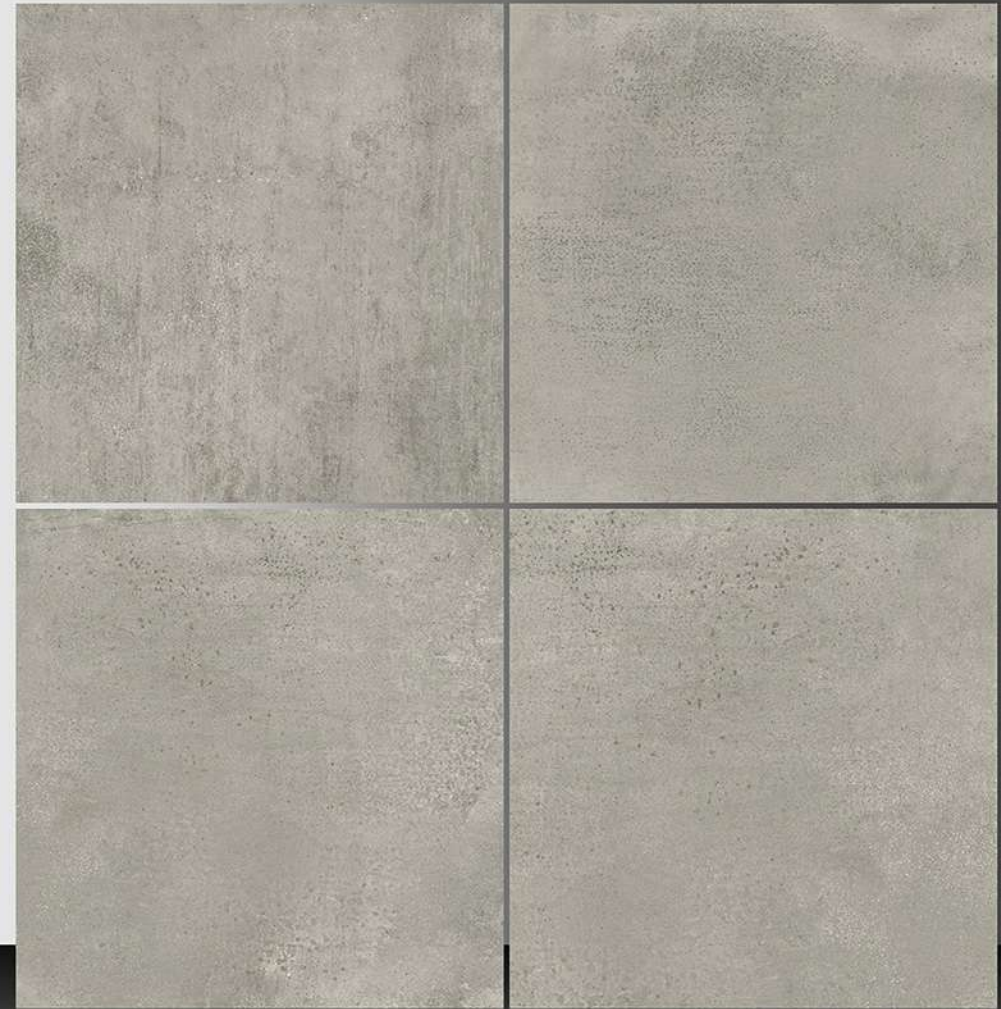

Matt Plain Series

WHITE BODY

PORCELAIN TILES

600X600 mm

3035

Matt Plain Series

WHITE BODY

PORCELAIN TILES
600X600 mm