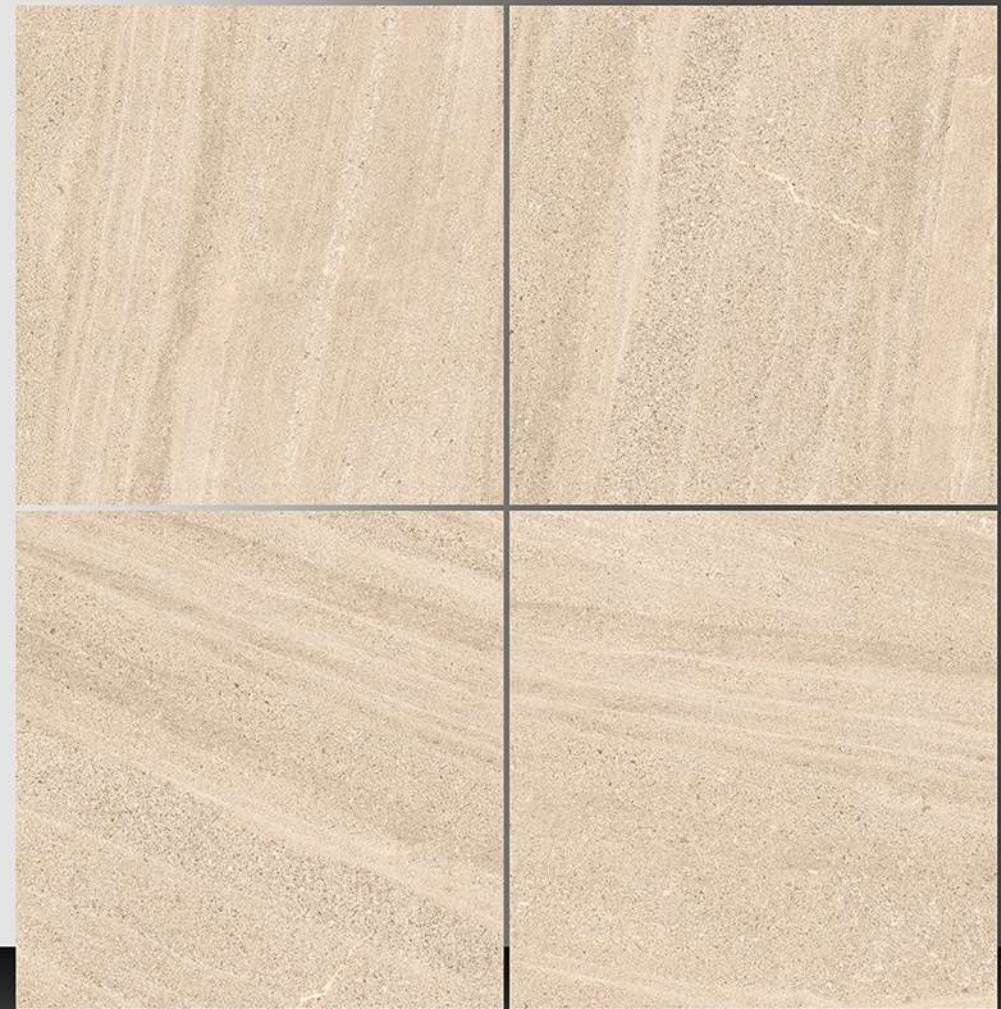

3008

Matt Plain Series