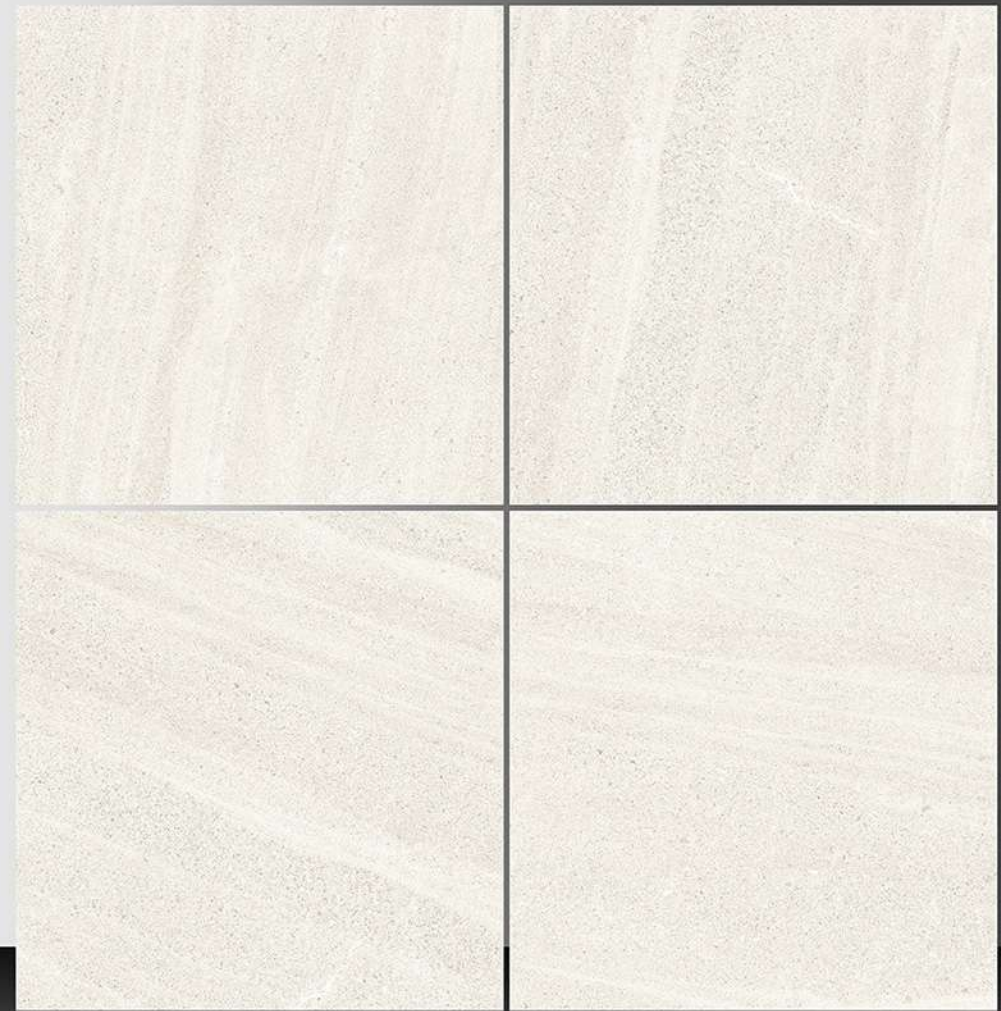

Matt Plain Series

WHITE BODY

PORCELAIN TILES

600X600 mm

3009

Matt Plain Series

WHITE BODY

PORCELAIN TILES