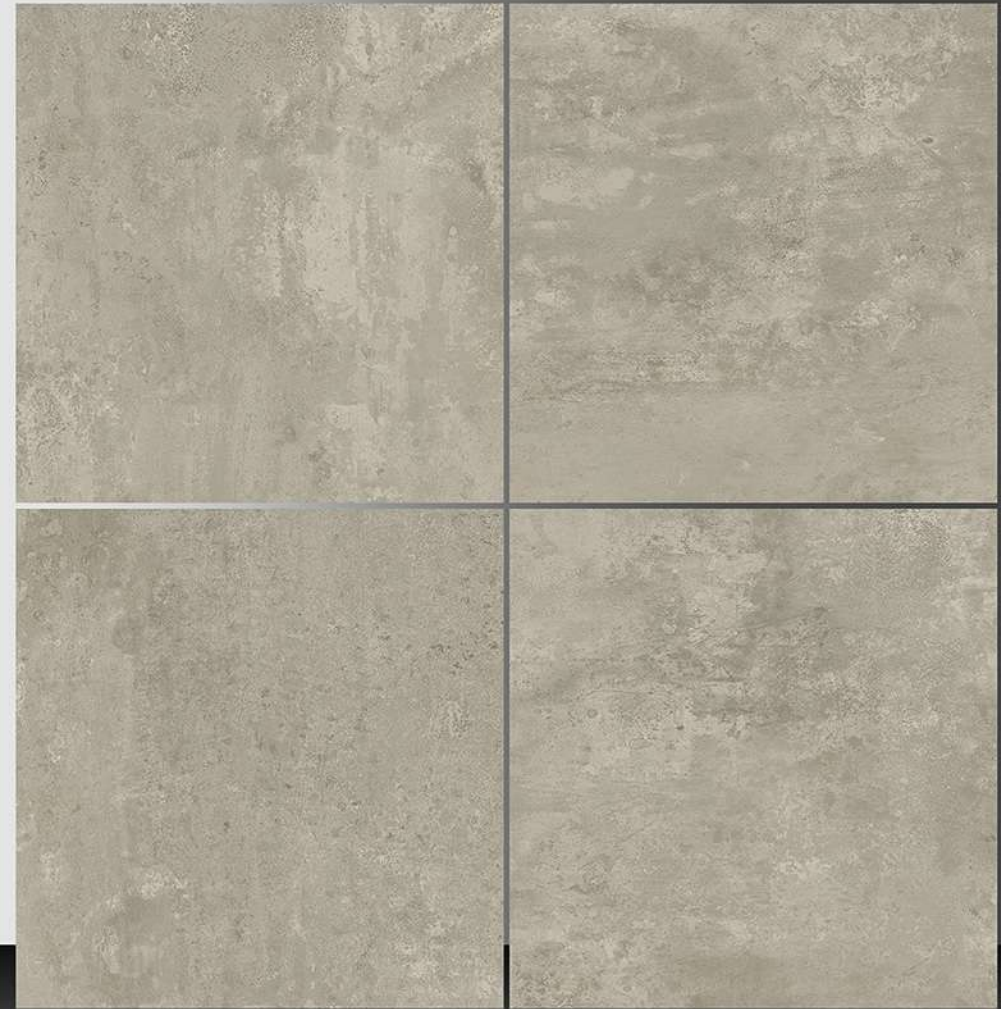

3016

Matt Plain Series