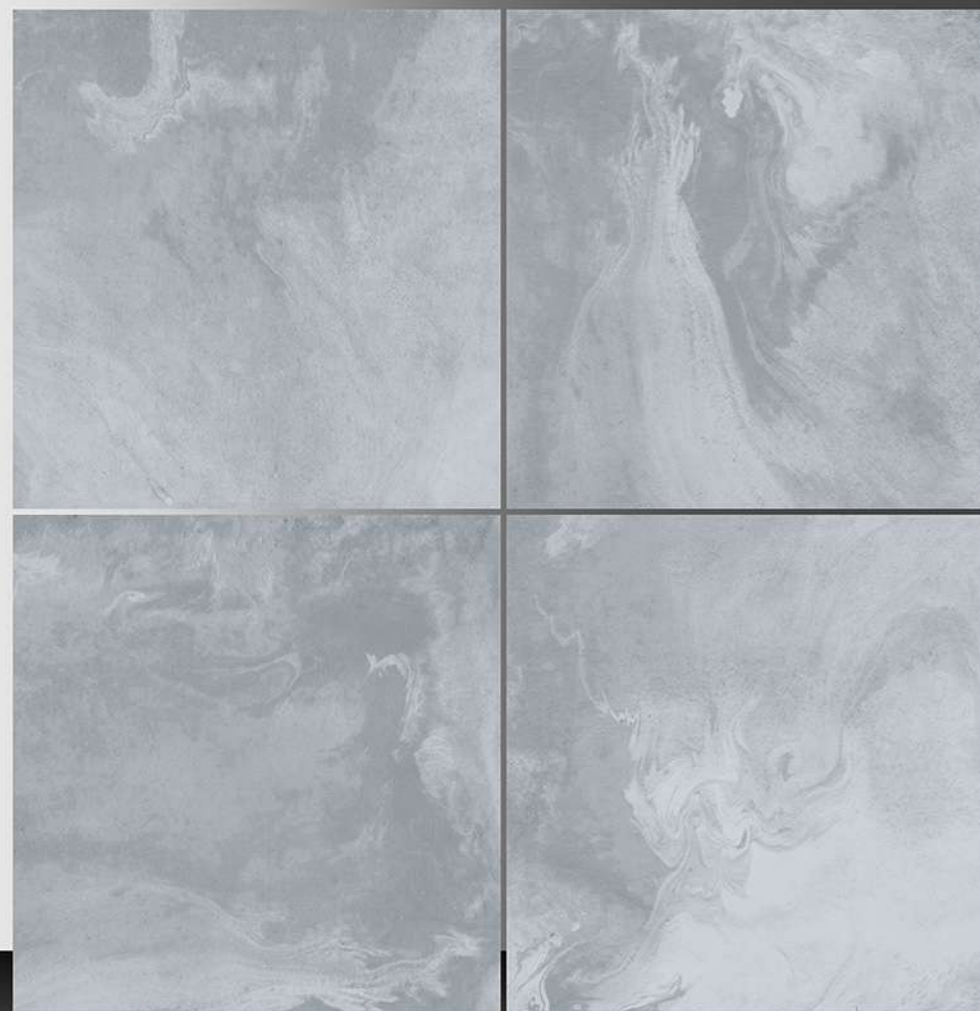

3005

Matt Plain Series

WHITE BODY

PORCELAIN TILES

600X600 mm

3006

Matt Plain Series

WHITE BODY