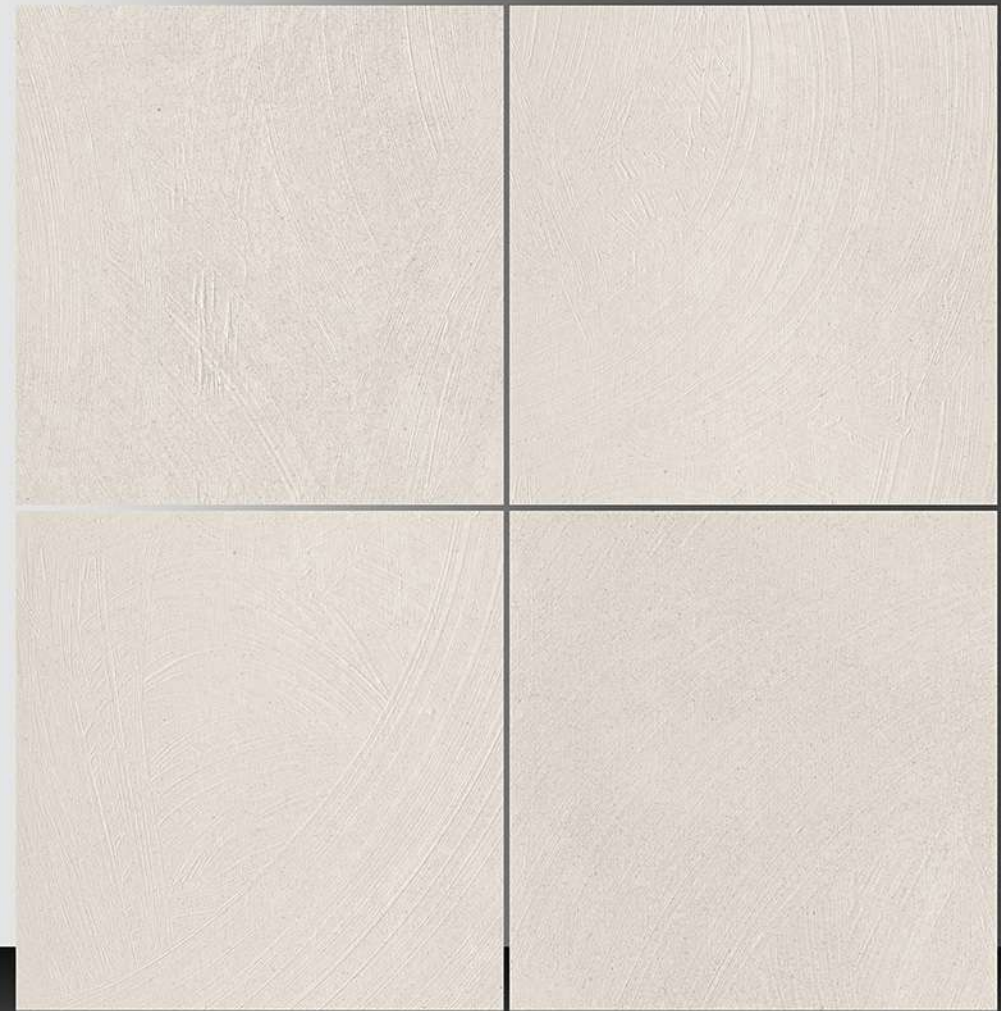

Matt Plain Series

WHITE BODY

PORCELAIN TILES

600X600 mm

3040

Matt Plain Series

WHITE BODY

PORCELAIN TILES