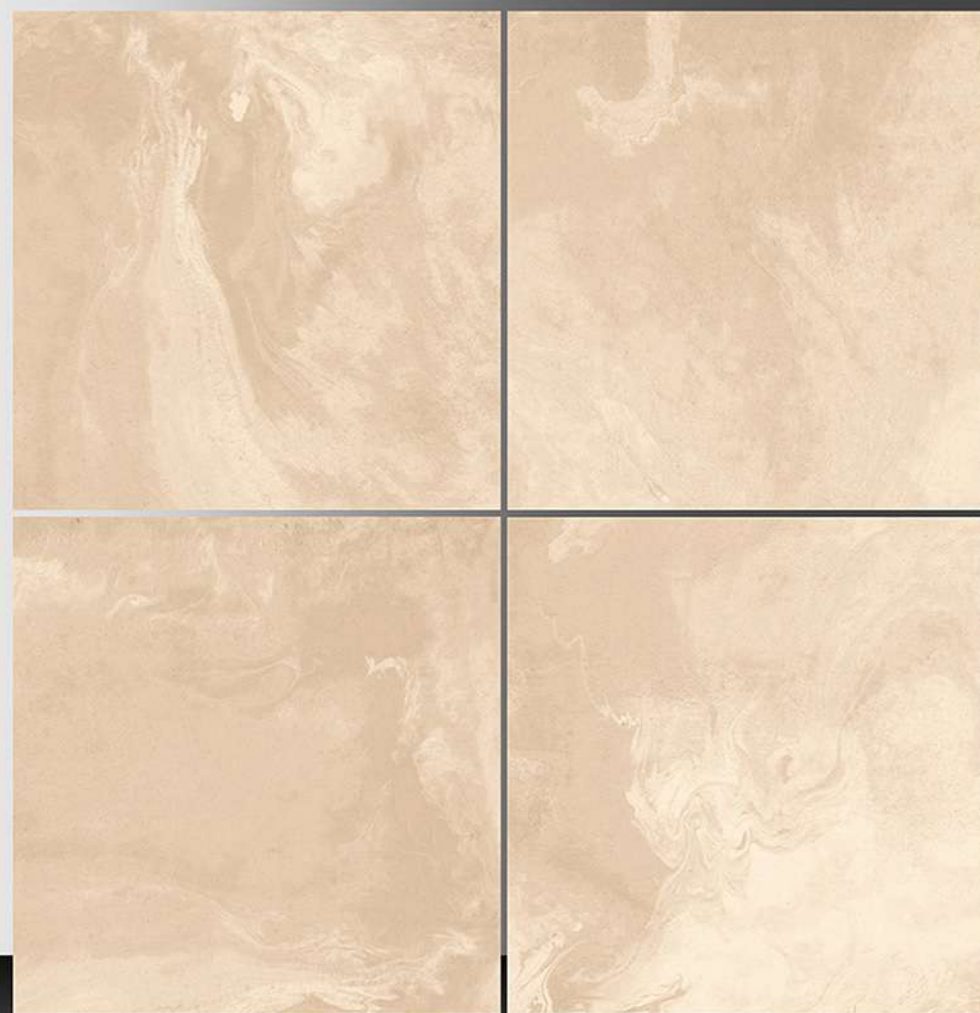

3005

Matt Plain Series