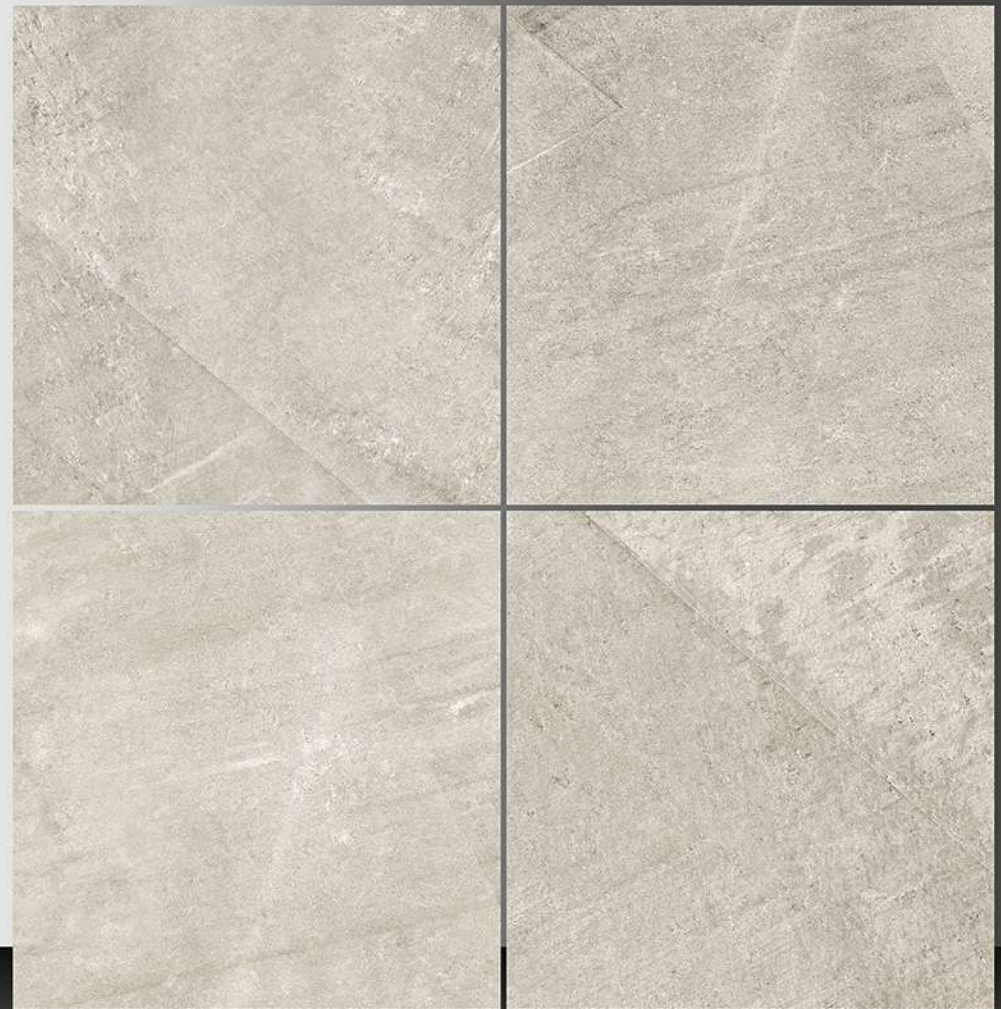

3033

Matt Plain Series