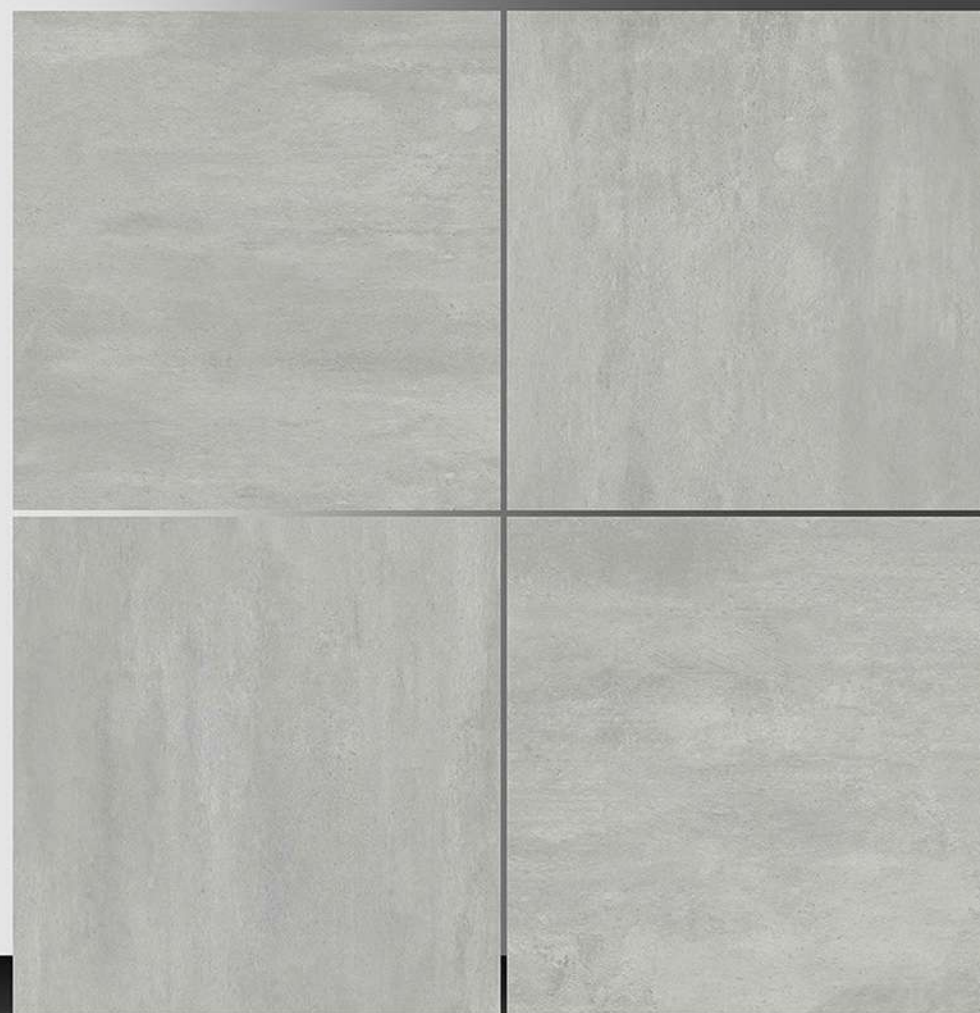

WHITE BODY

PORCELAIN TILES

600X600 mm

3043

Matt Plain Series

WHITE BODY

PORCELAIN TILES

600X600 mm