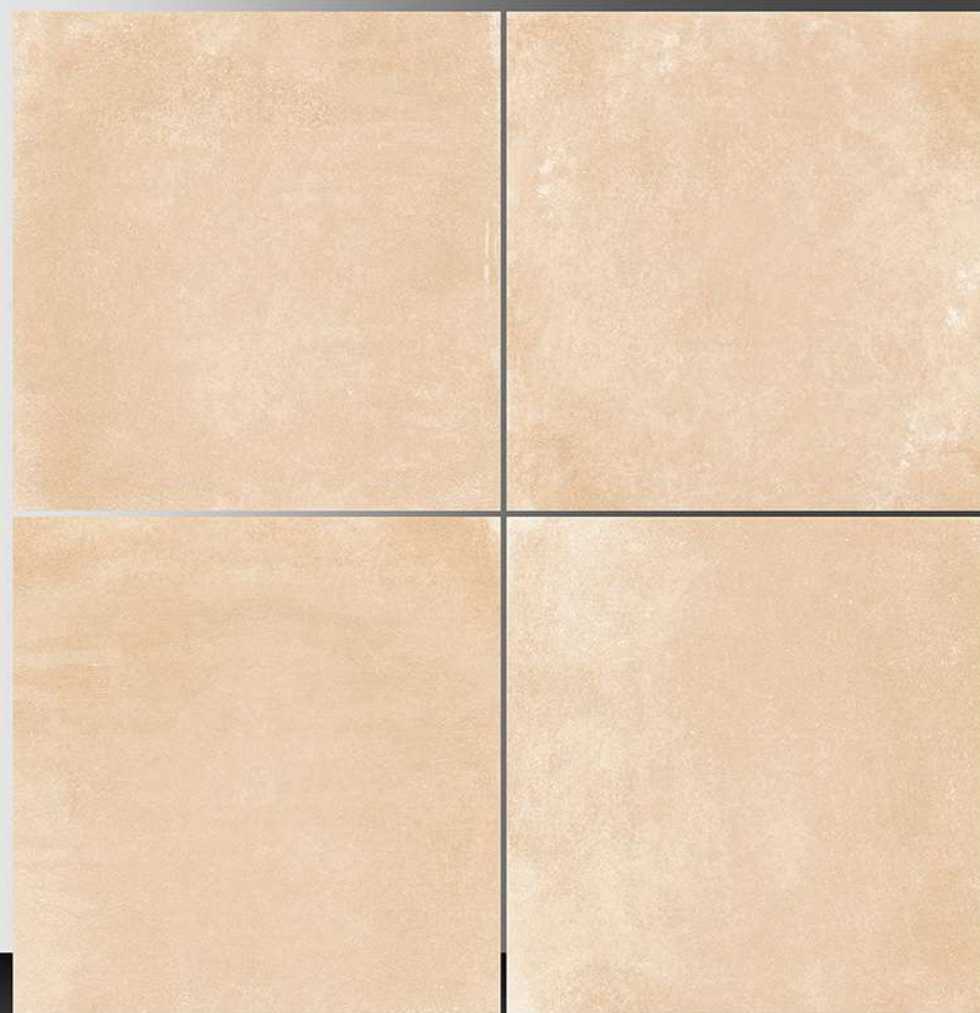

600X600 mm

3010

Matt Plain Series

WHITE BODY

PORCELAIN TILES

600X600 mm

3011

Matt Plain Series