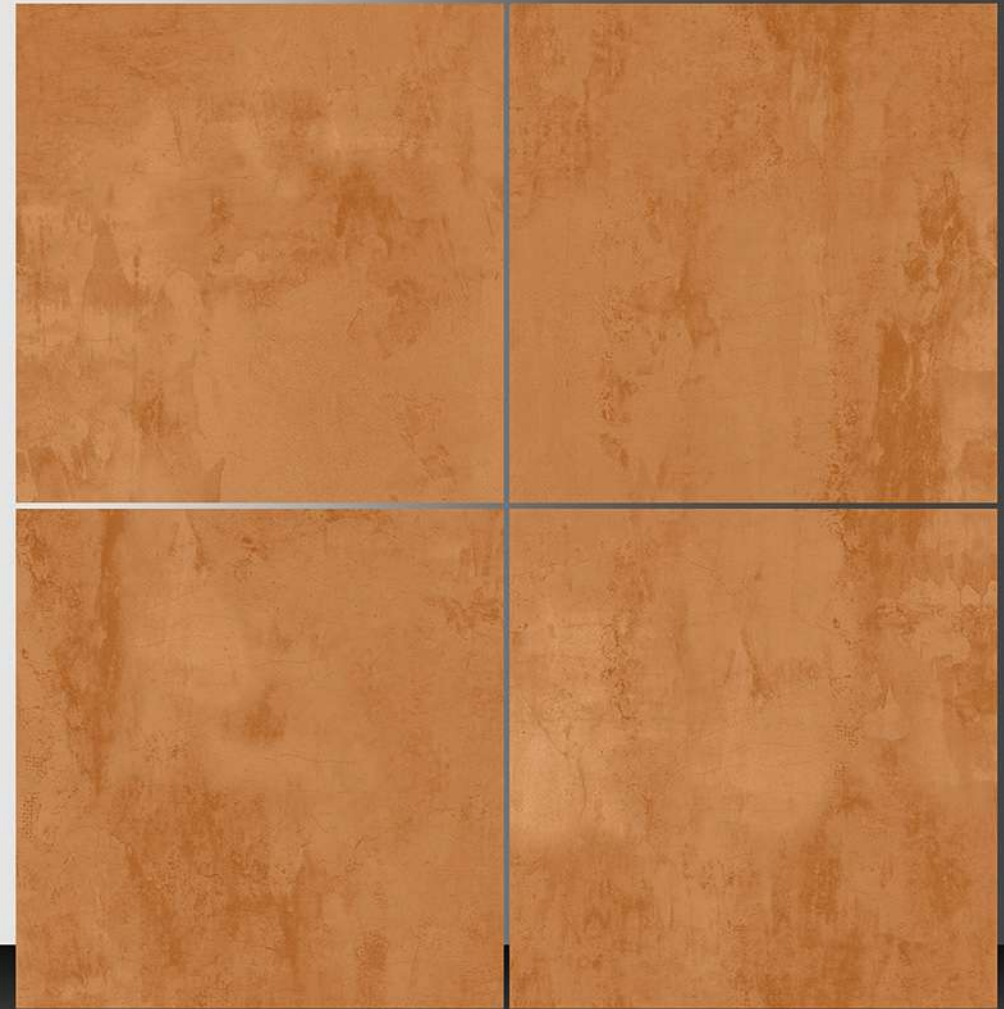

3021

Matt Plain Series

WHITE BODY

PORCELAIN TILES

600X600 mm

3022

Matt Plain Series

WHITE BODY