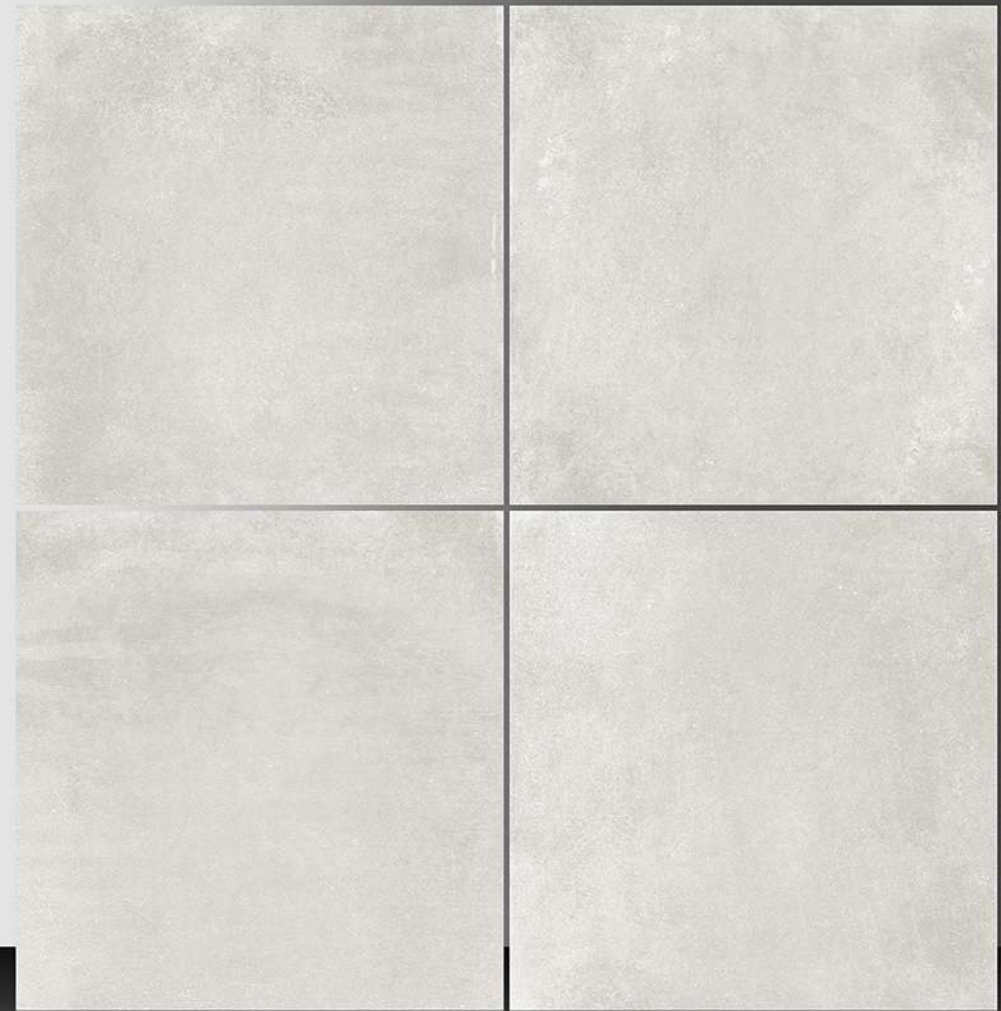

WHITE BODY

PORCELAIN TILES

600X600 mm

3012

Matt Plain Series

WHITE BODY

PORCELAIN TILES

600X600 mm