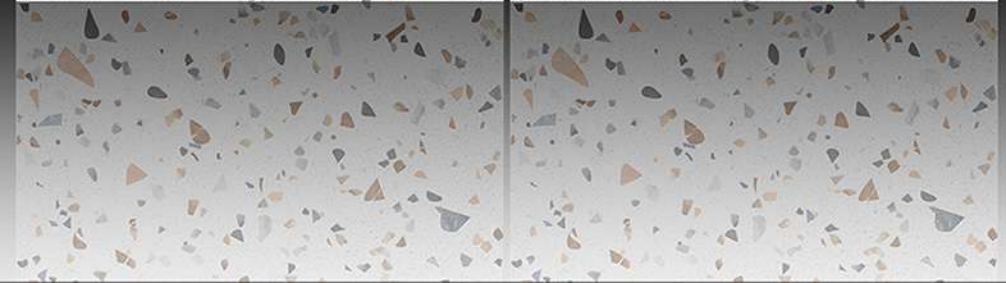

3013

Mat Plain Series

Light

Dark

WHITE BODY

PORCELAIN TILES
600X600 mm

3014

Matt Plain Series