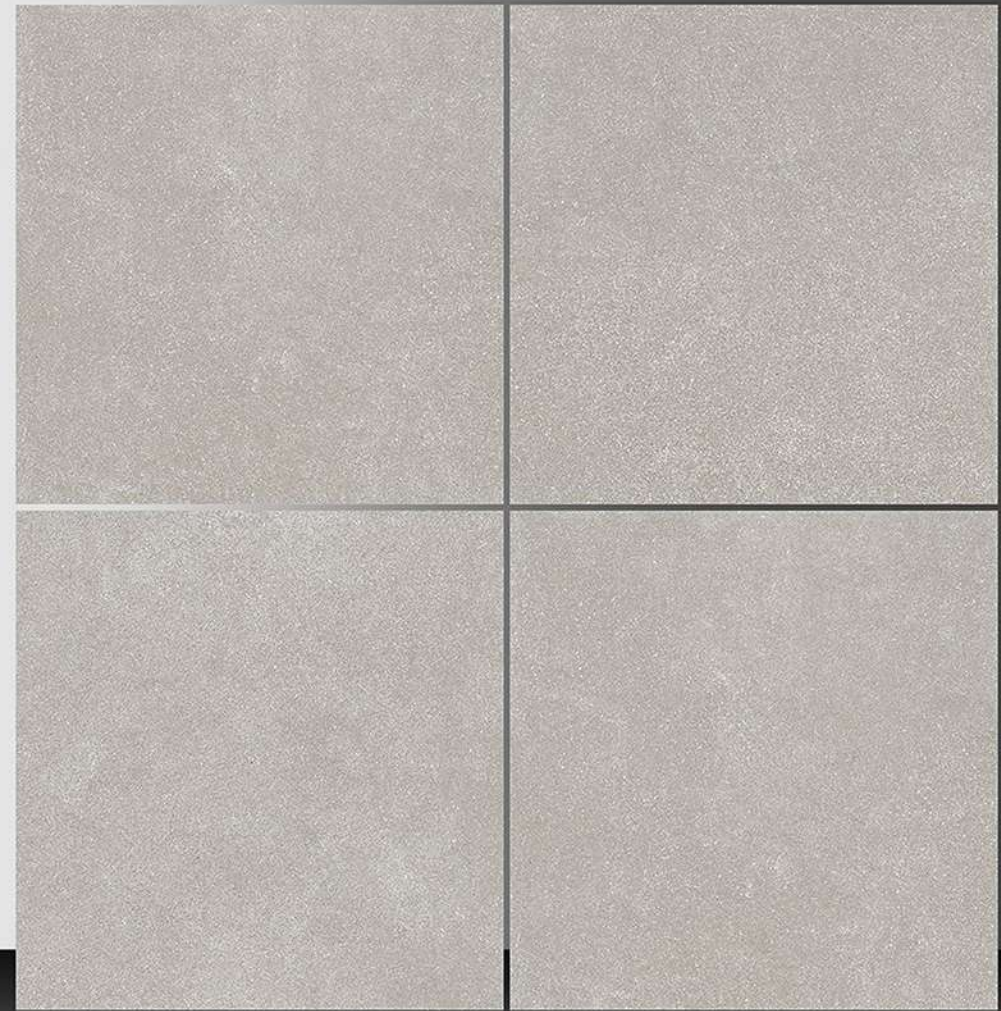

3046

Matt Plain Series