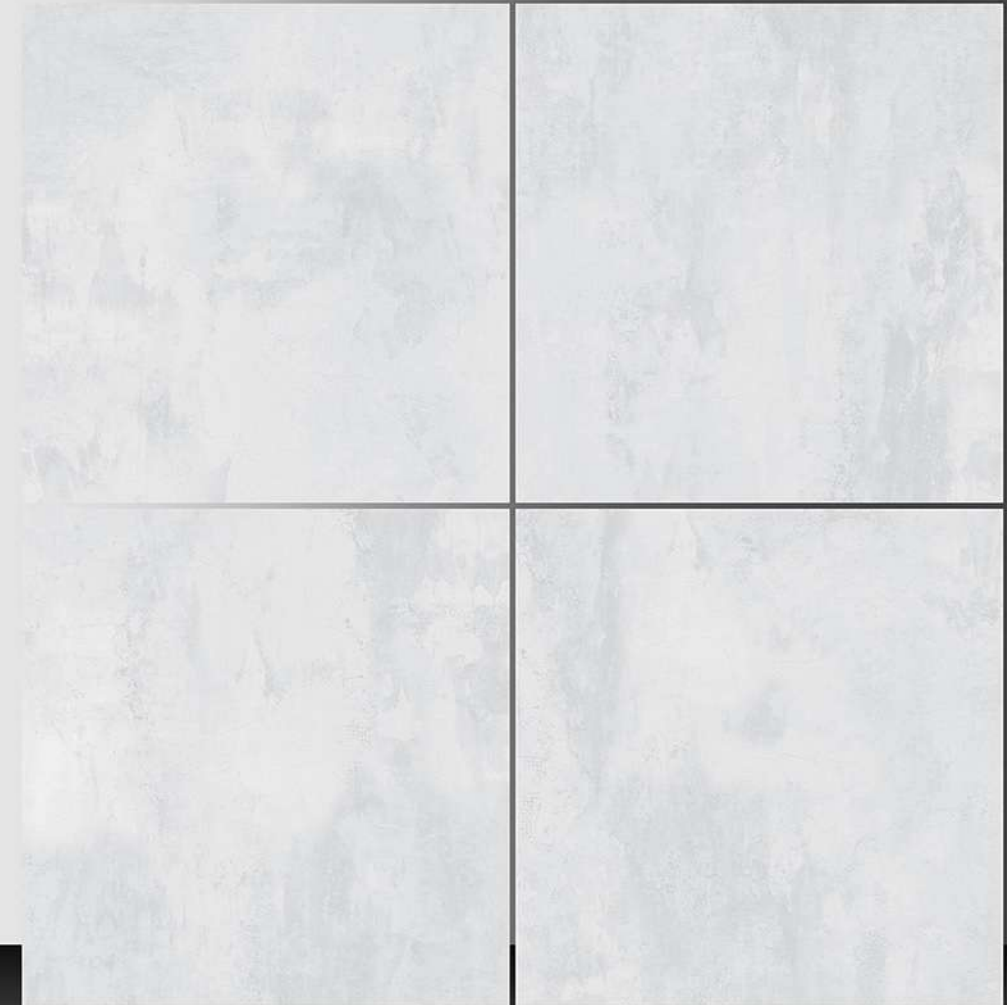

3023

Matt Plain Series