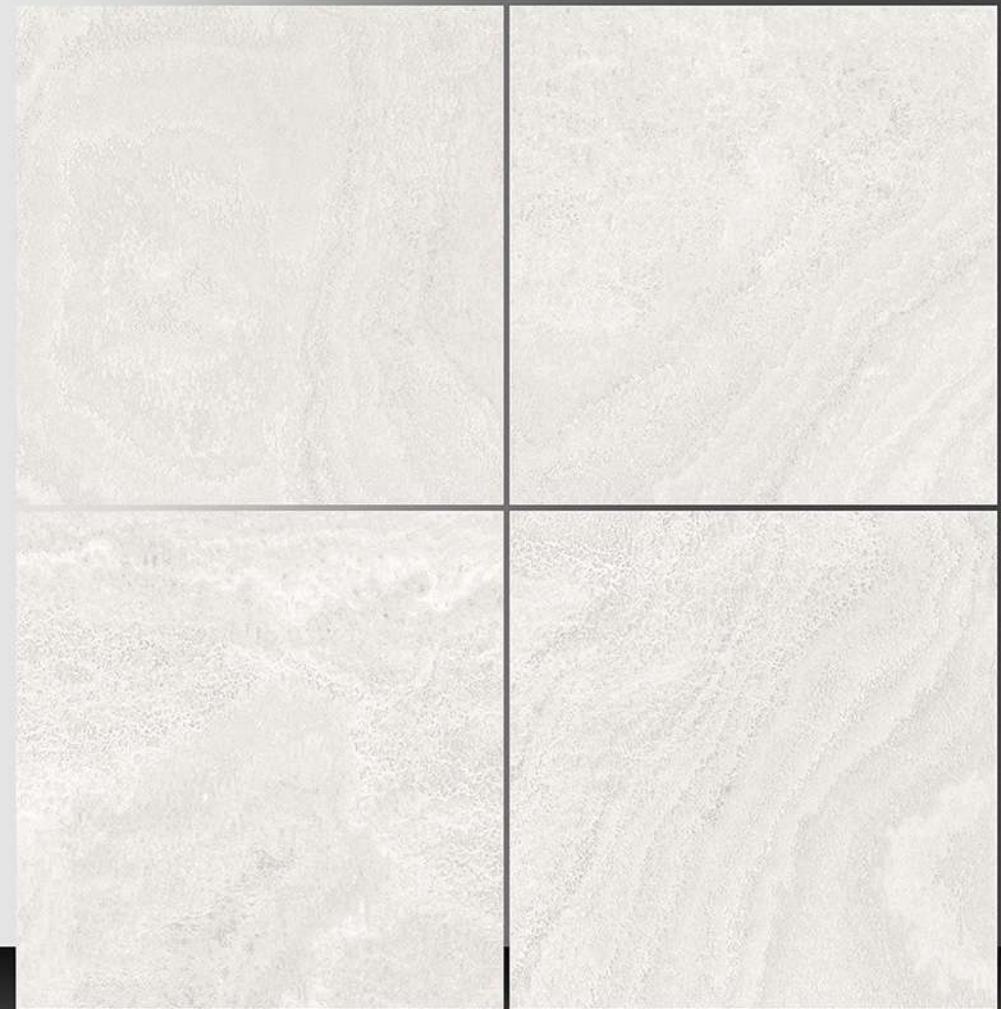

600X600 mm

3002

Matt Plain Series

WHITE BODY

PORCELAIN TILES

600X600 mm

3003

Matt Plain Series