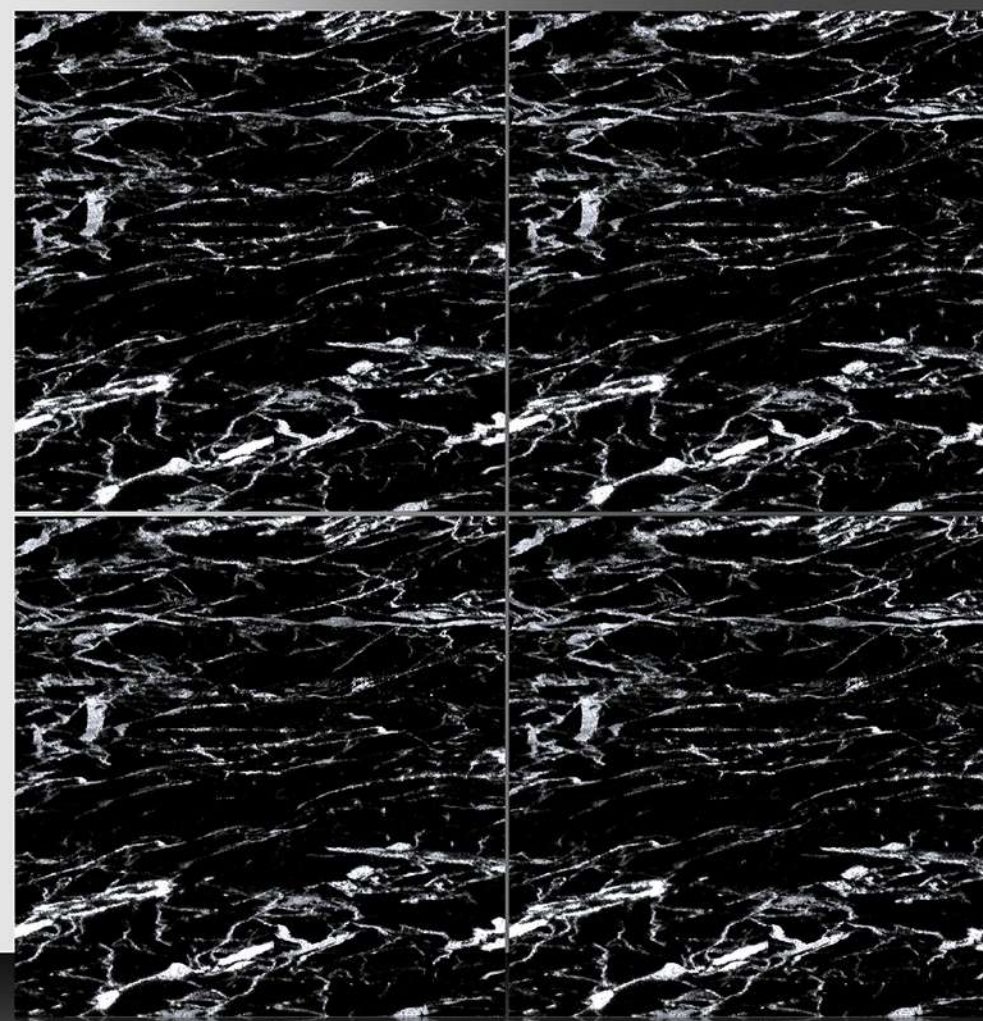

600X600 mm

11047

GLOSSY SERIES

WHITE BODY

PORCELAIN TILES

600X600 mm

11048

GLOSSY SERIES