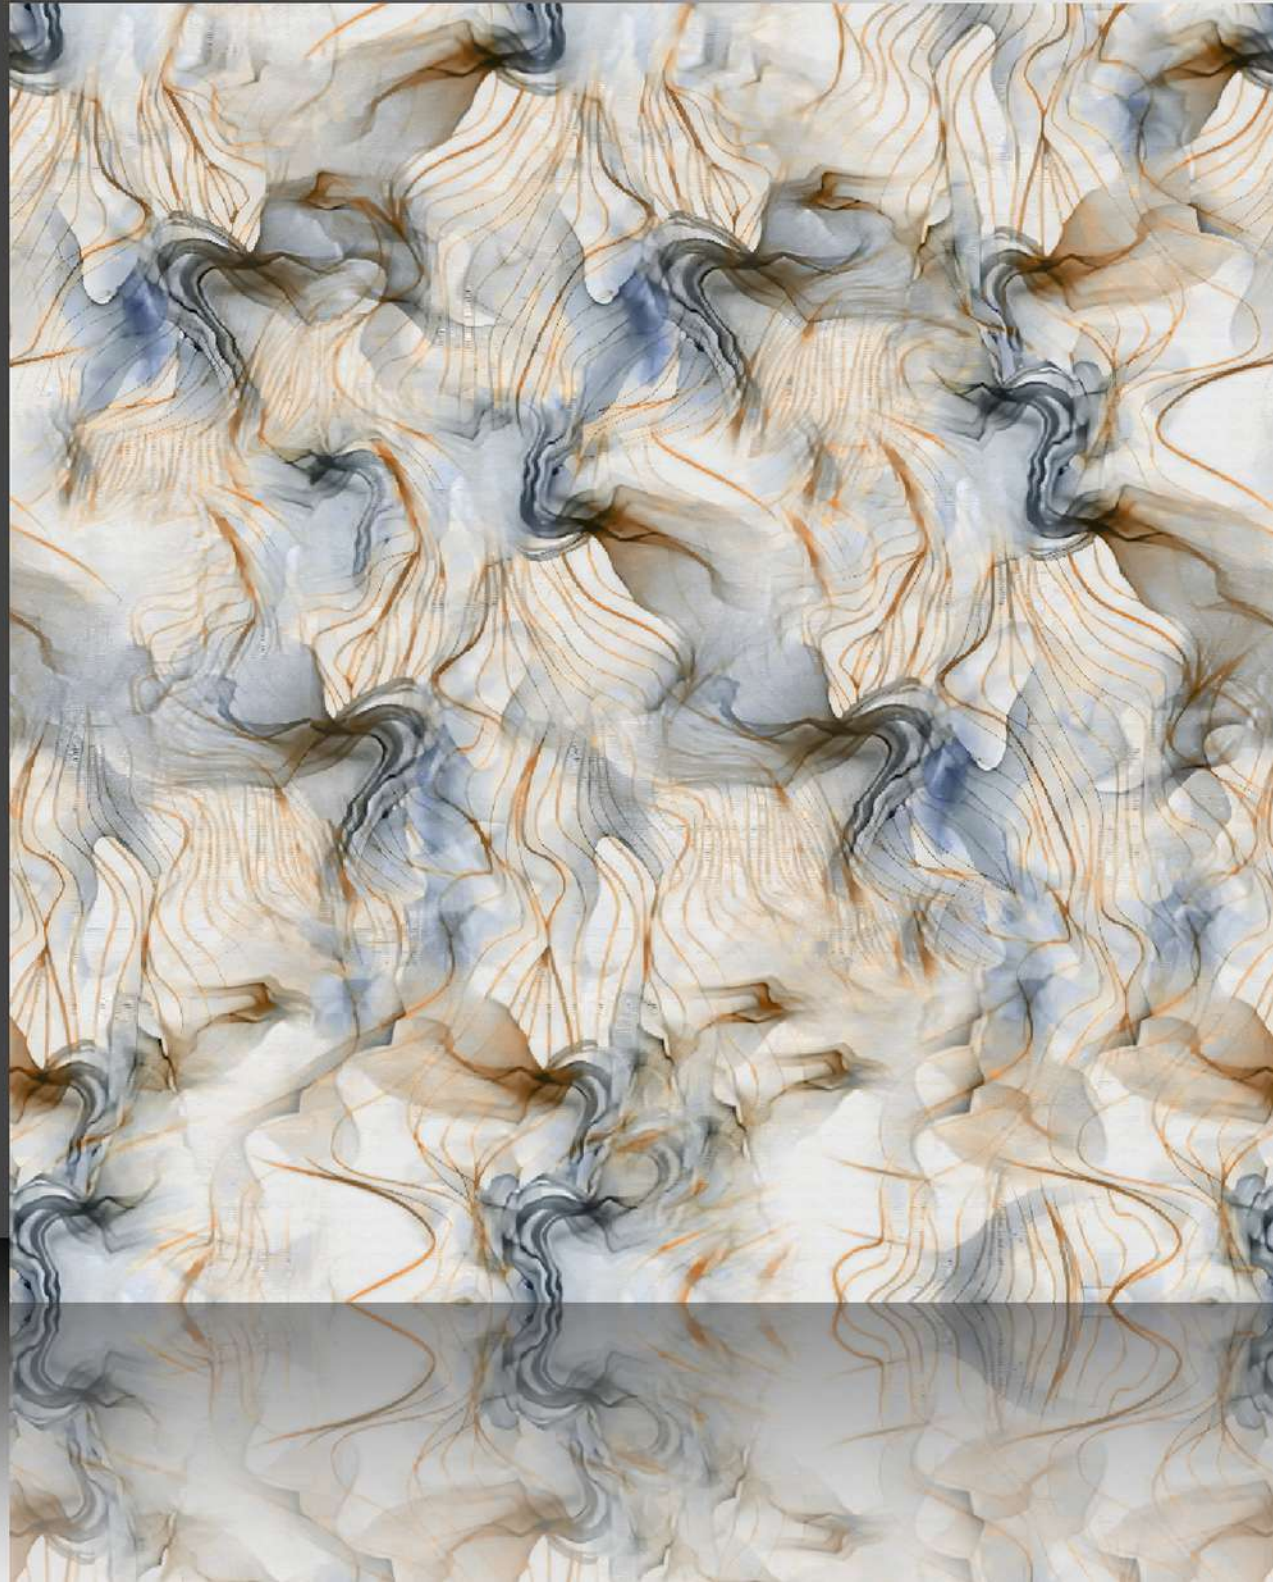

WHITE BODY

PORCELAIN TILES

600X600 mm