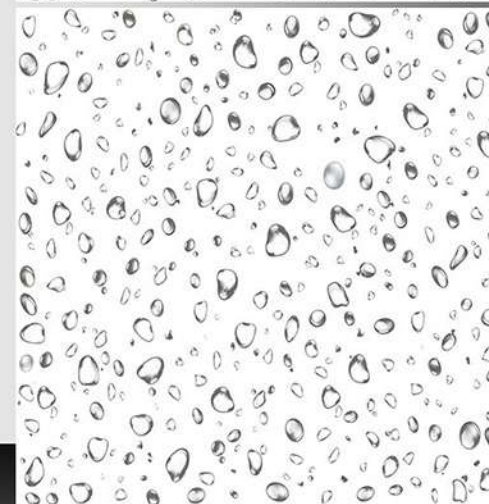

GLOSSY SERIES

WHITE BODY

PORCELAIN TILES

600X600 mm

11014

GLOSSY SERIES

WHITE BODY

PORCELAIN TILES