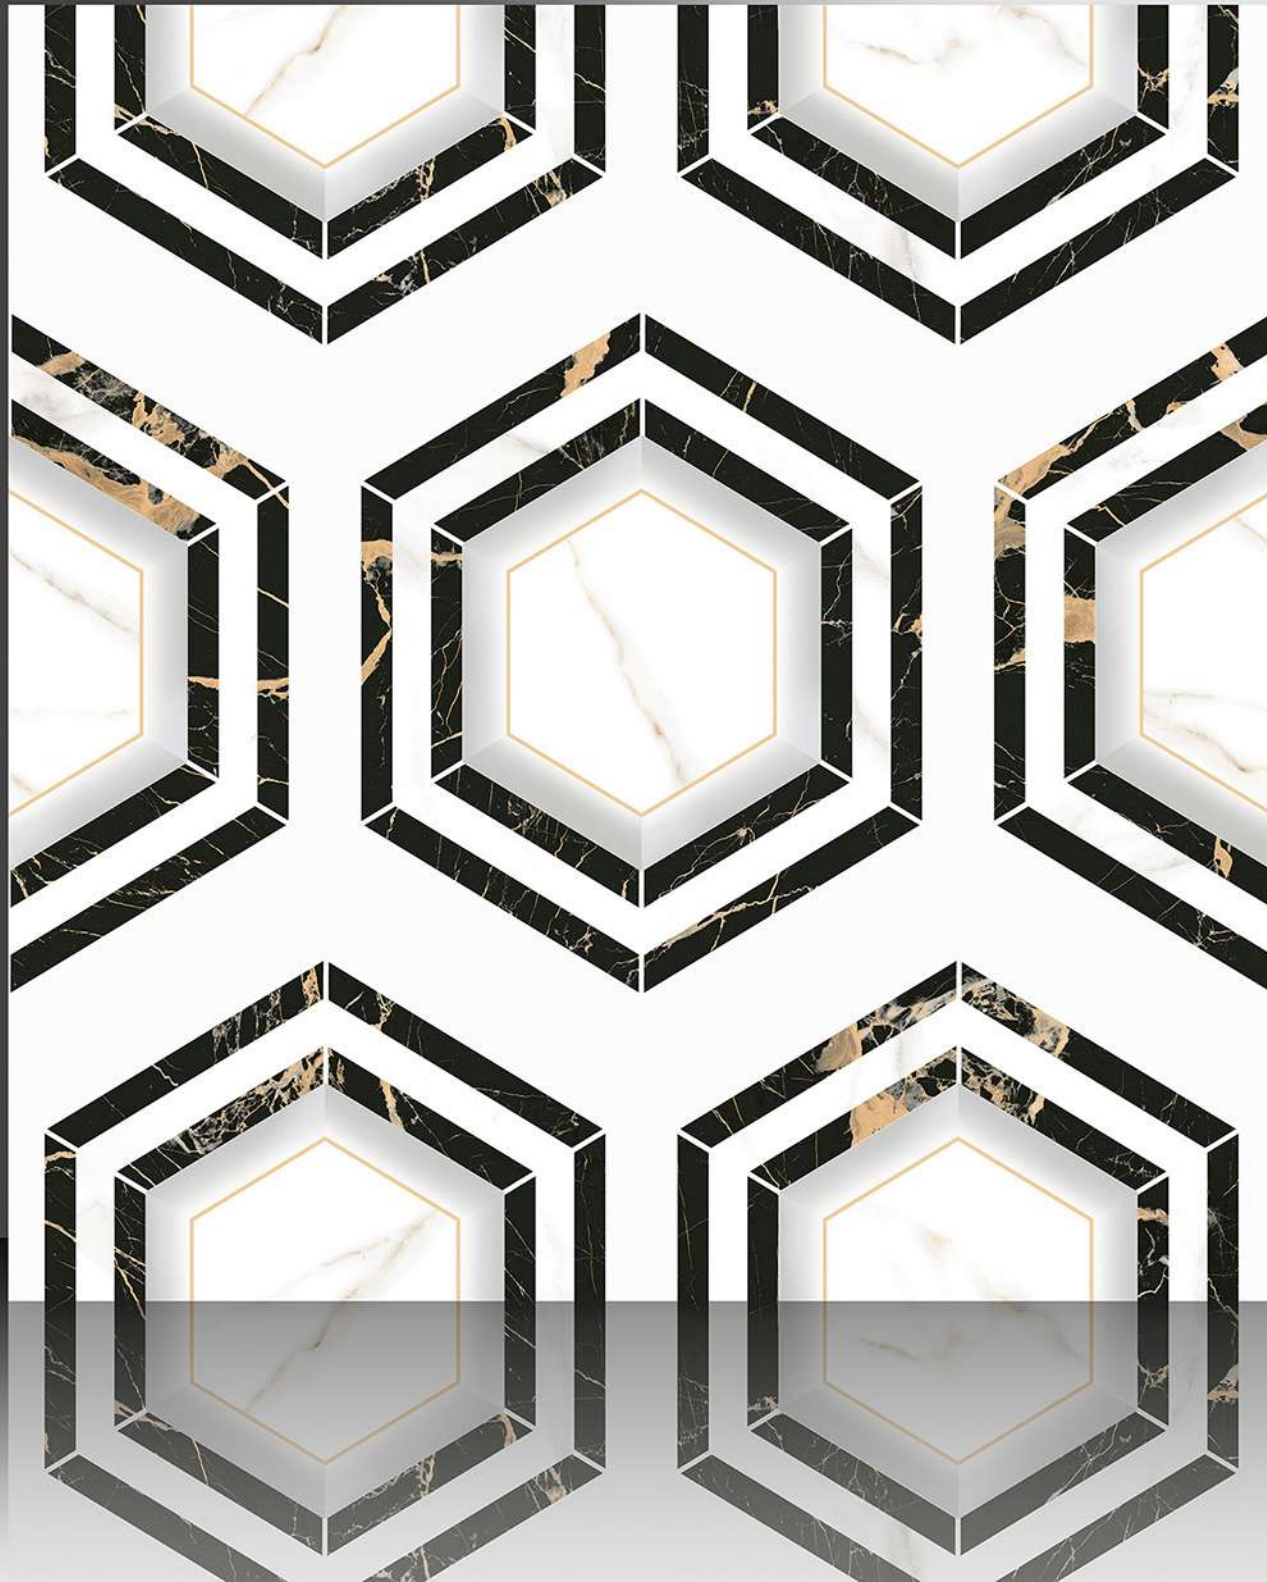

WHITE BODY

PORCELAIN TILES

600X600 mm

11017

GLOSSY SERIES

WHITE BODY

PORCELAIN TILES

600X600 mm