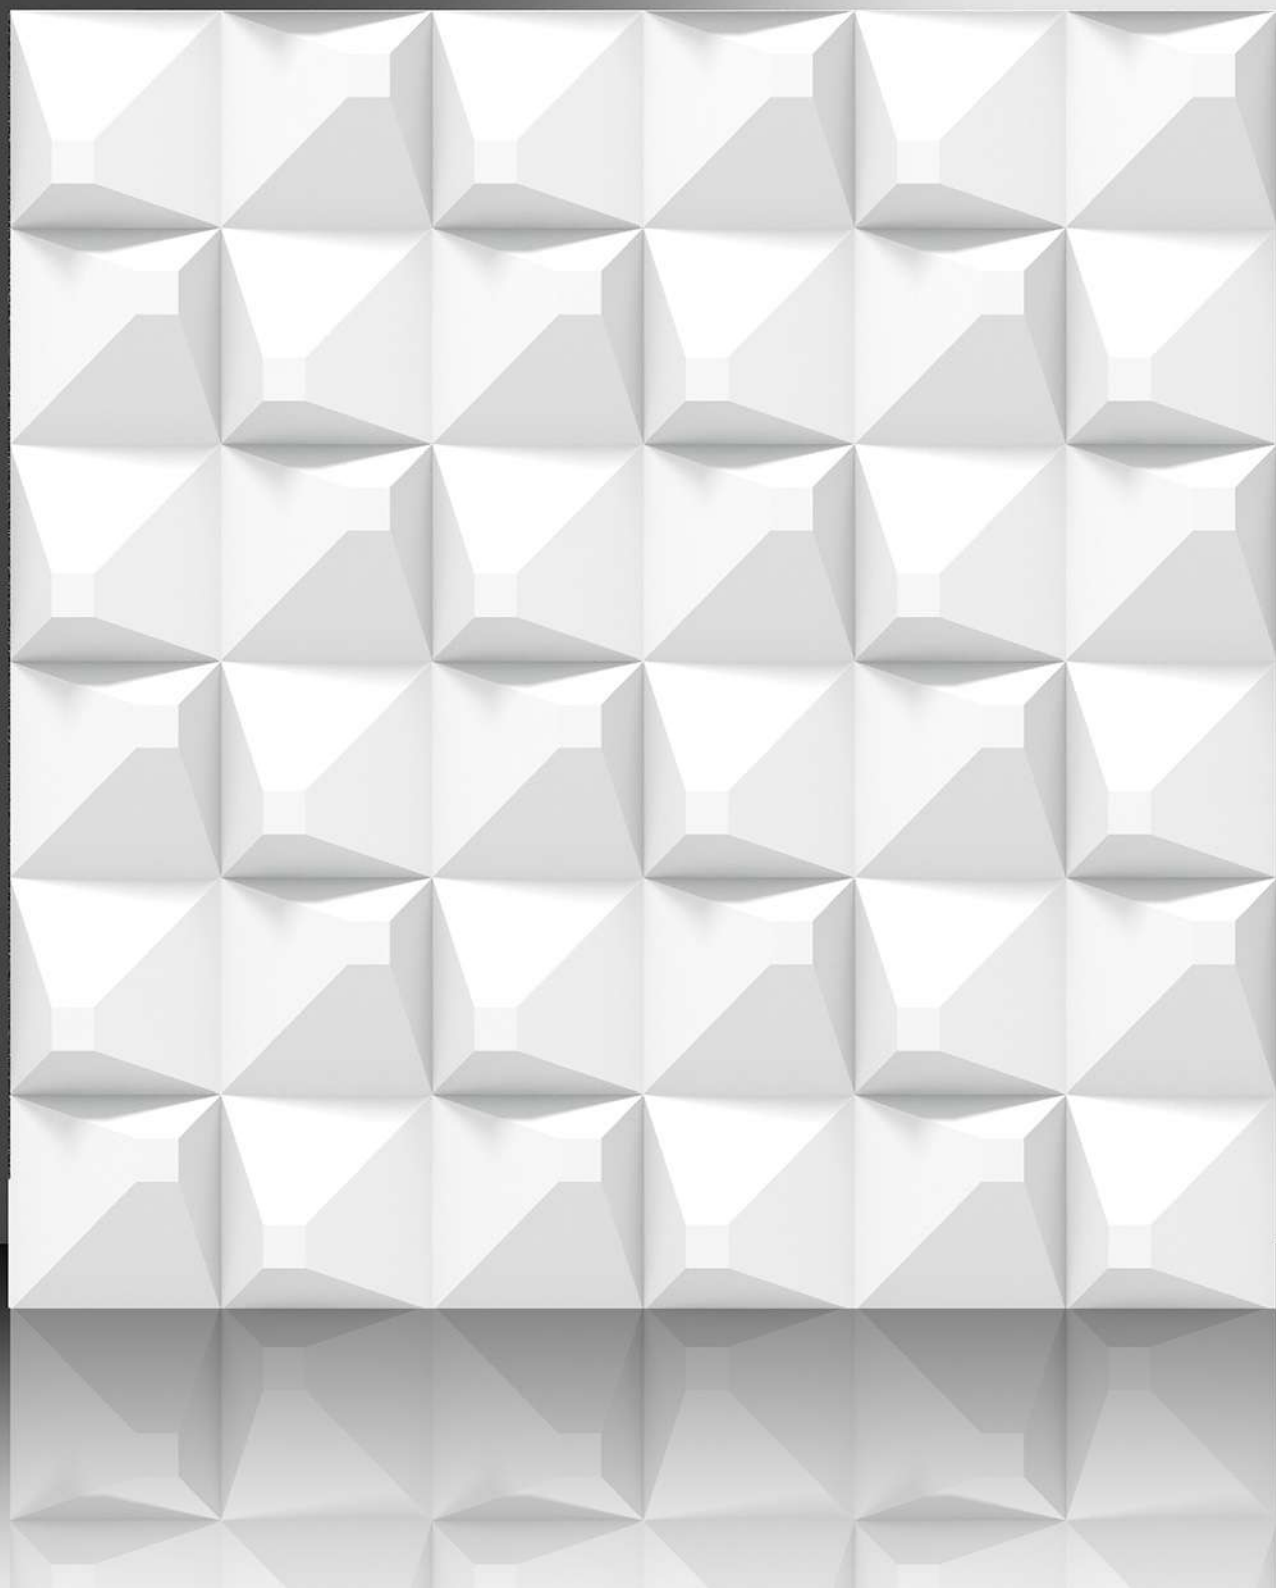

WHITE BODY

PORCELAIN TILES

600X600 mm

11049

GLOSSY SERIES

WHITE BODY

PORCELAIN TILES

600X600 mm