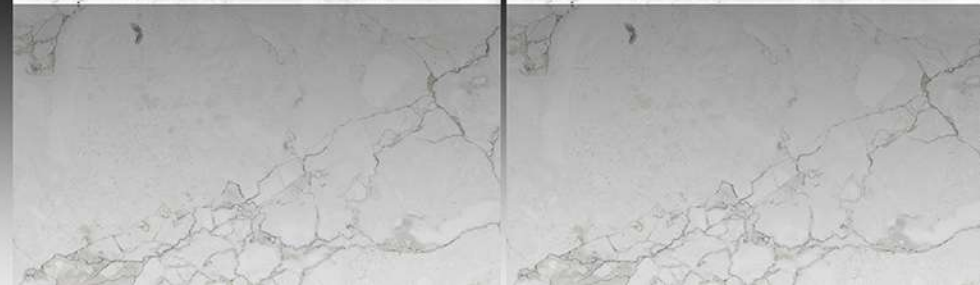

600X600 mm

11023

GLOSSY SERIES

WHITE BODY

PORCELAIN TILES

600X600 mm

11024

GLOSSY SERIES