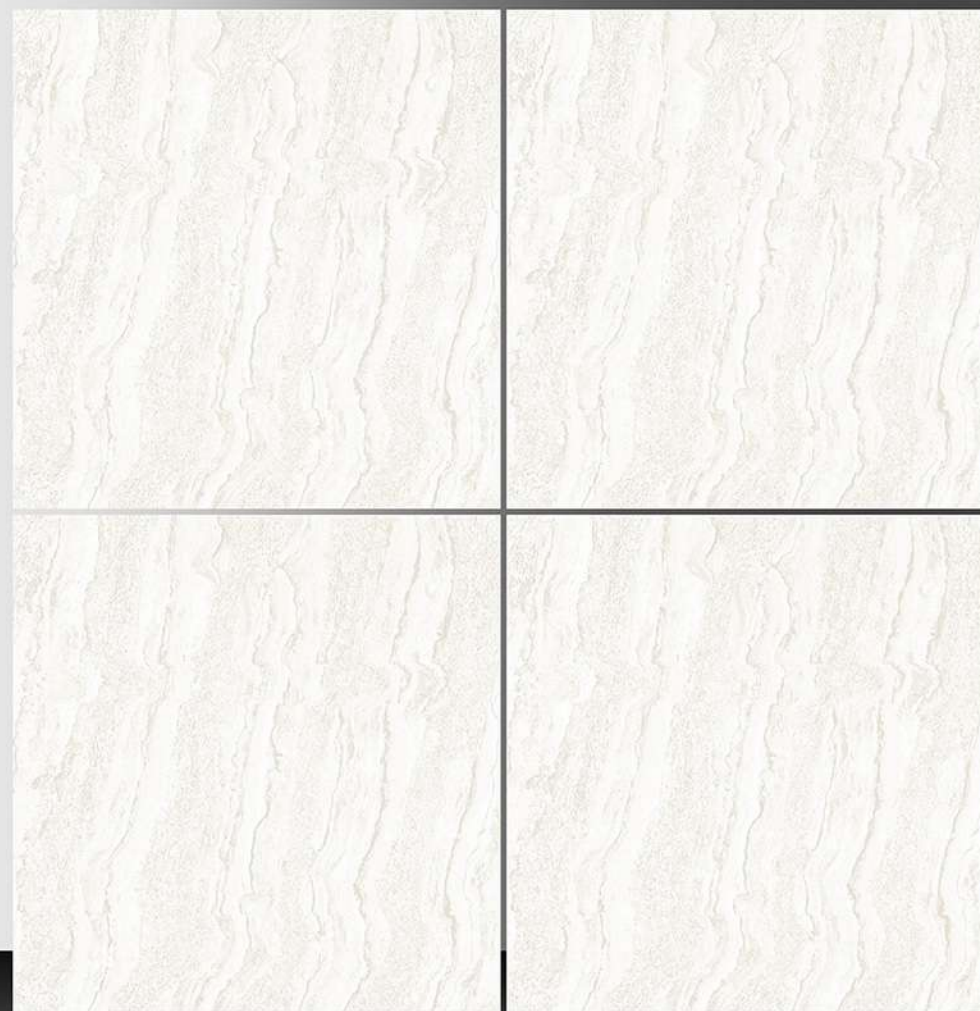

600X600 mm

11007

GLOSSY SERIES

WHITE BODY

PORCELAIN TILES

600X600 mm

11008

GLOSSY SERIES