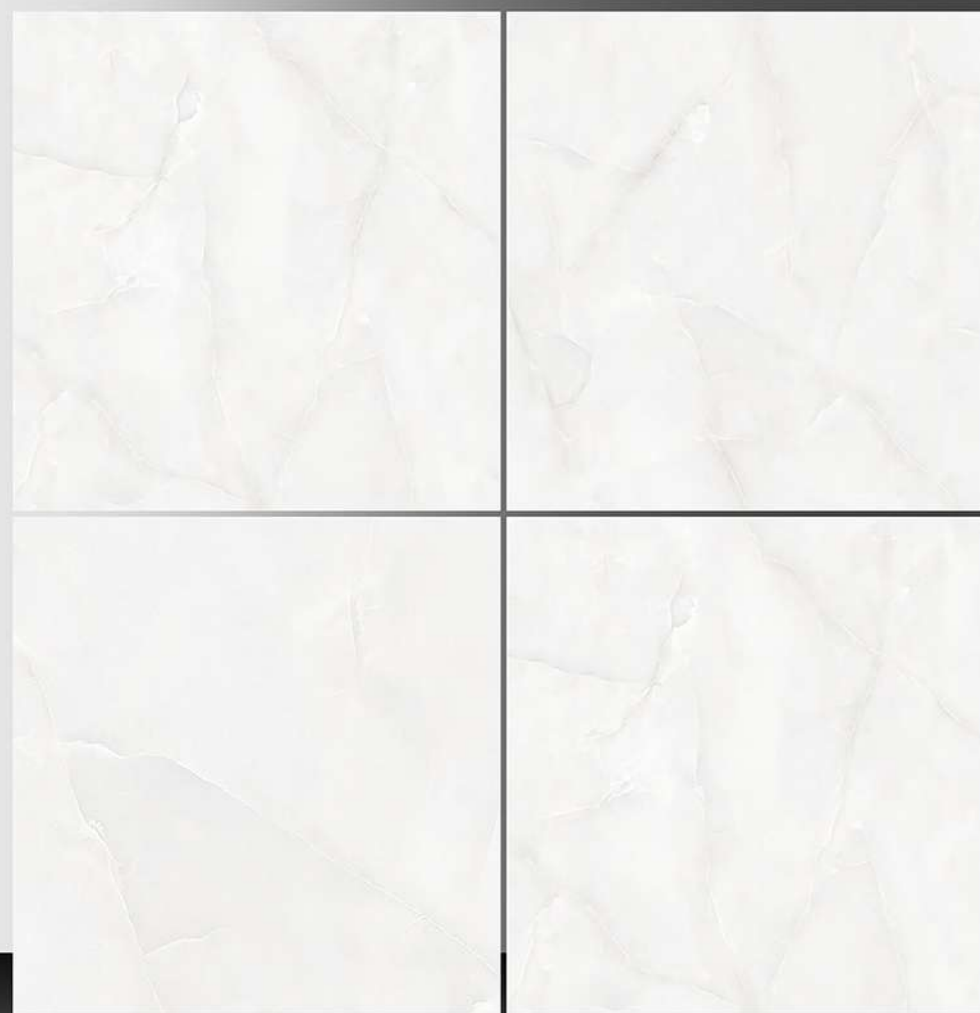

11026

GLOSSY SERIES

WHITE BODY

PORCELAIN TILES

600X600 mm

11027

GLOSSY SERIES

WHITE BODY