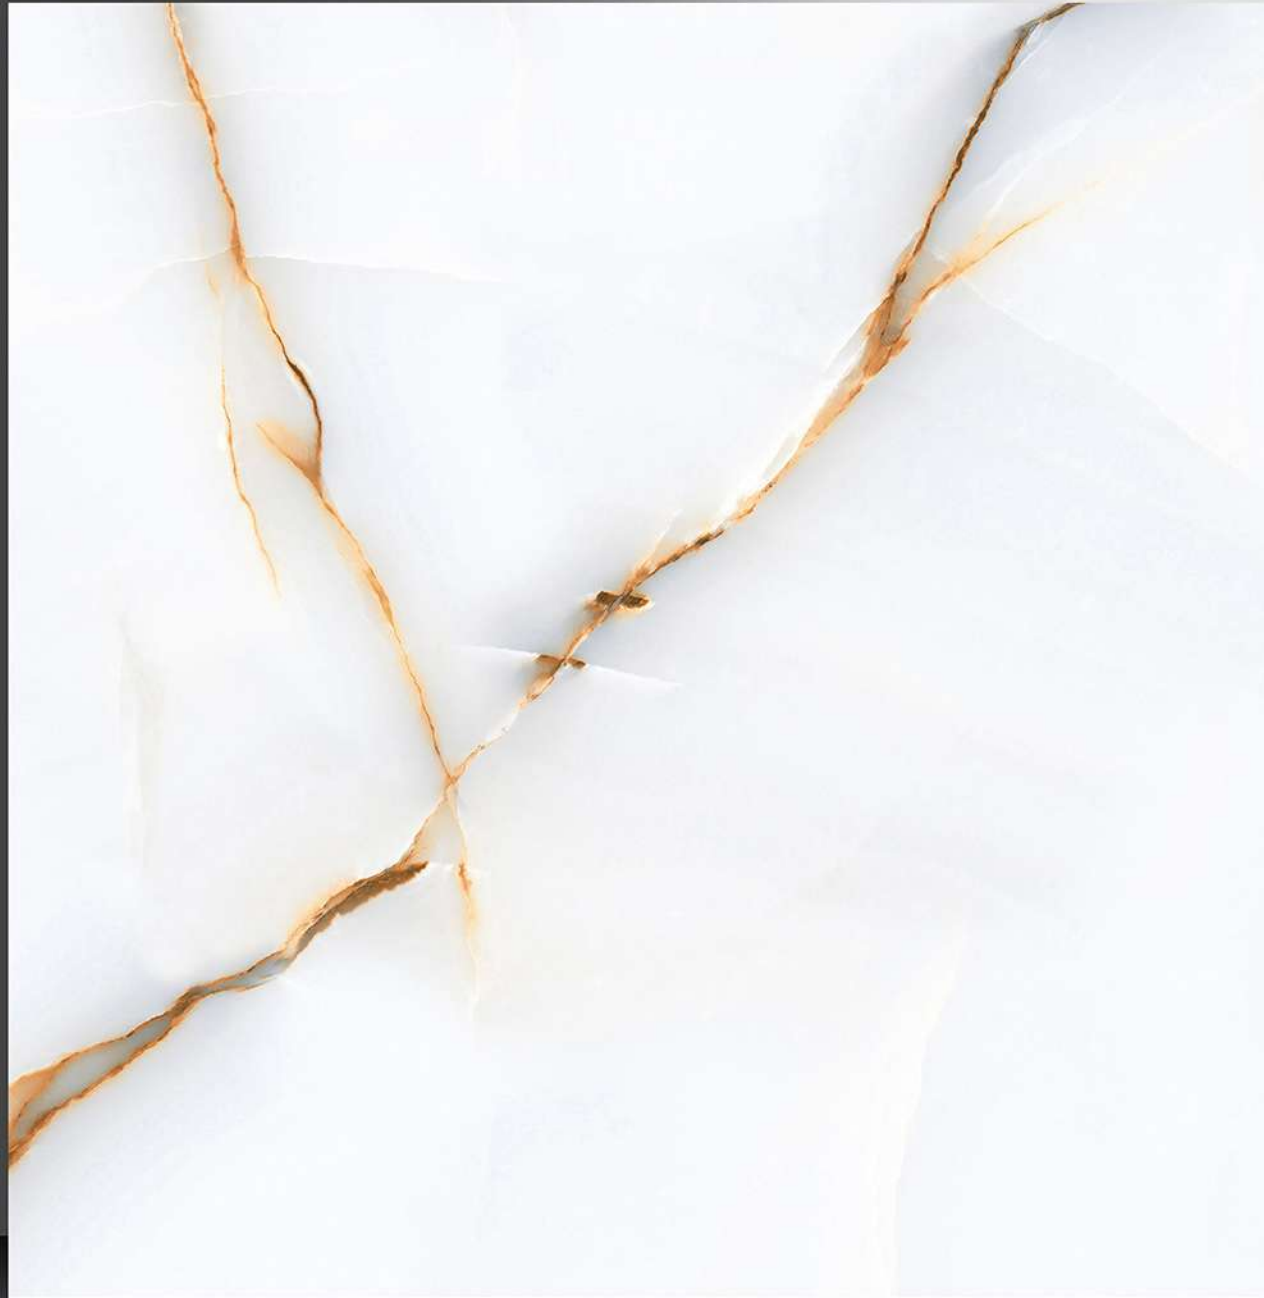

PORCELAIN TILES

600X600 mm

11028

GLOSSY SERIES

WHITE BODY

PORCELAIN TILES

600X600 mm

11029