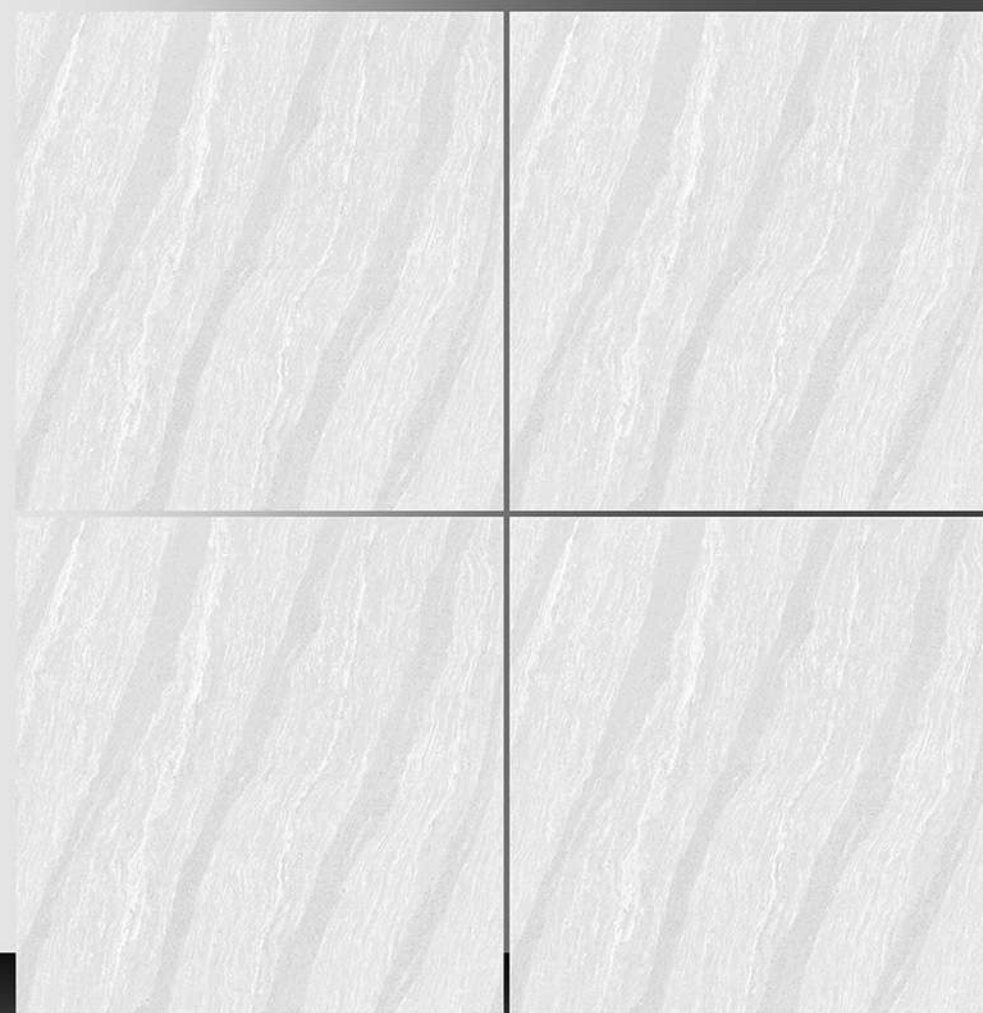

11010

GLOSSY SERIES