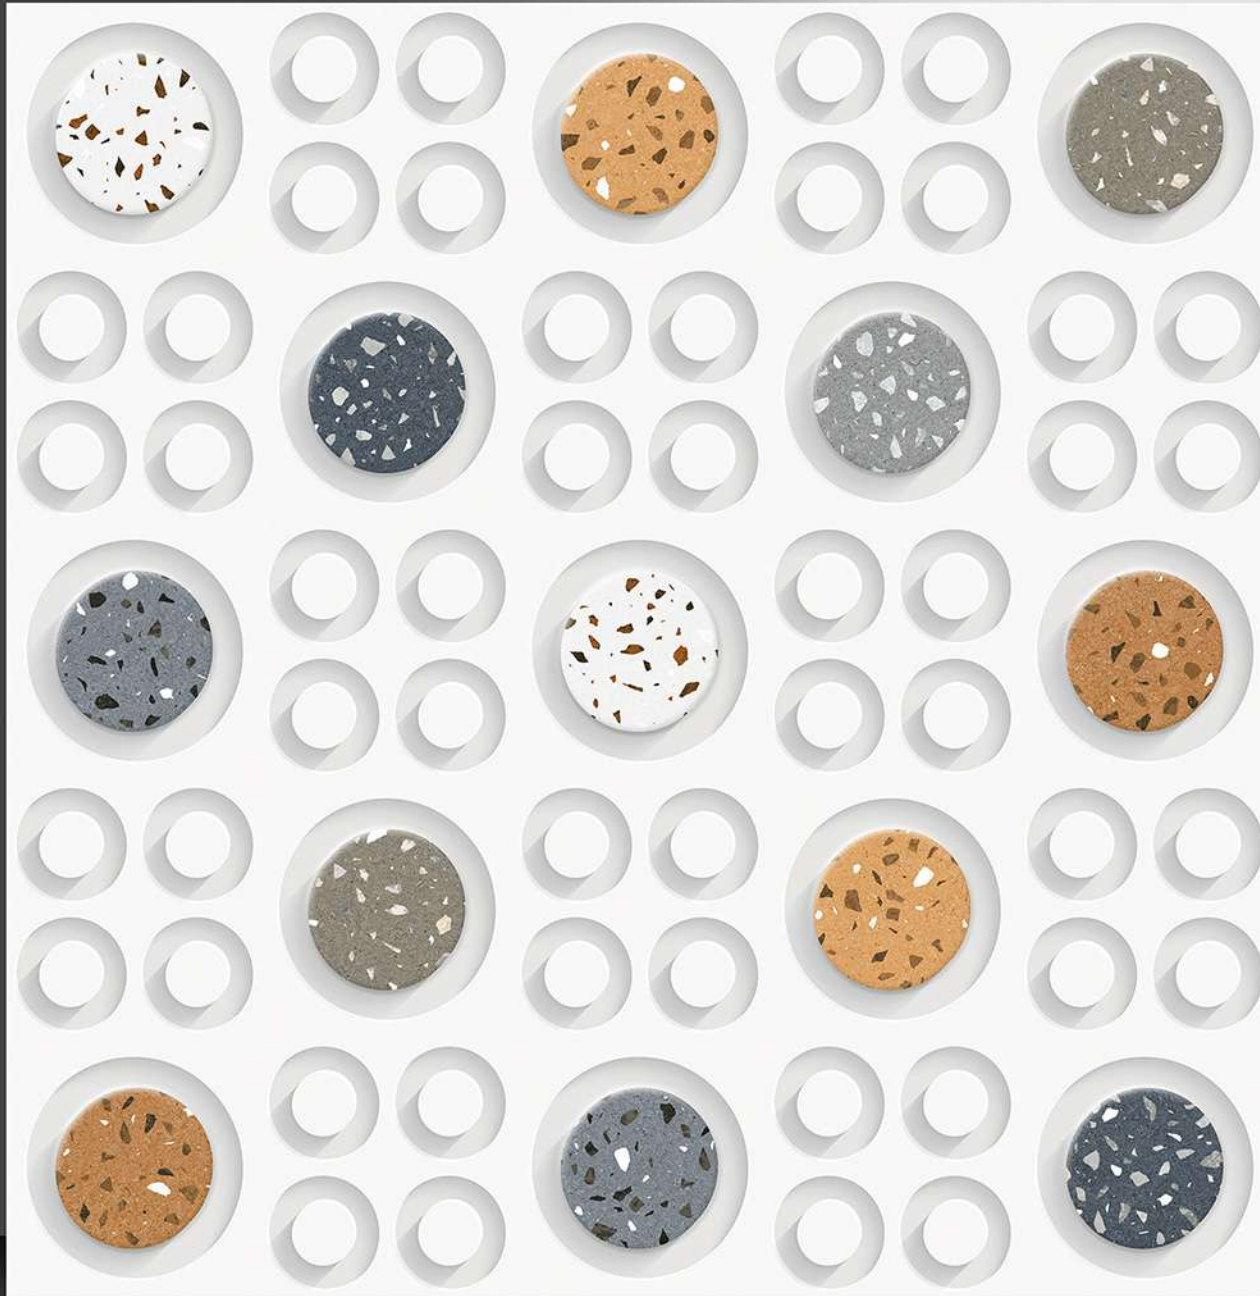

WHITE BODY

PORCELAIN TILES

600X600 mm