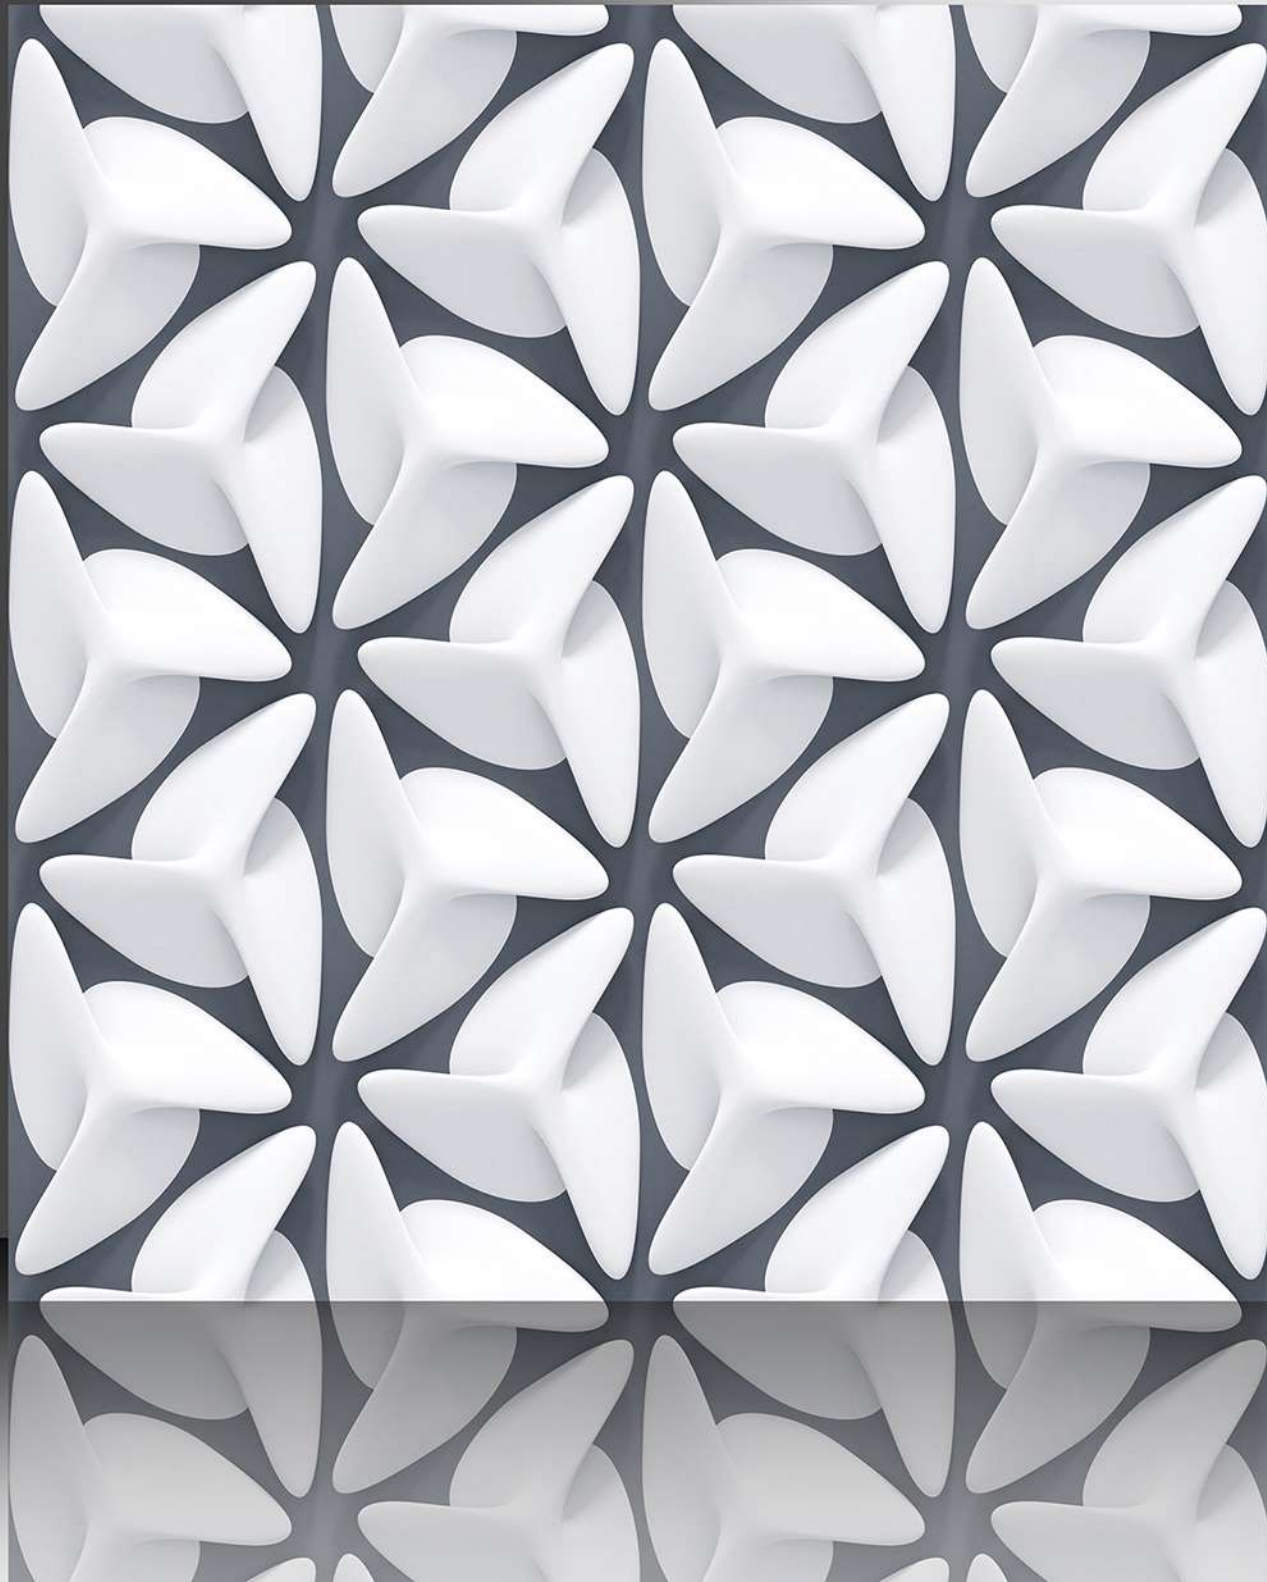

WHITE BODY

PORCELAIN TILES

600X600 mm