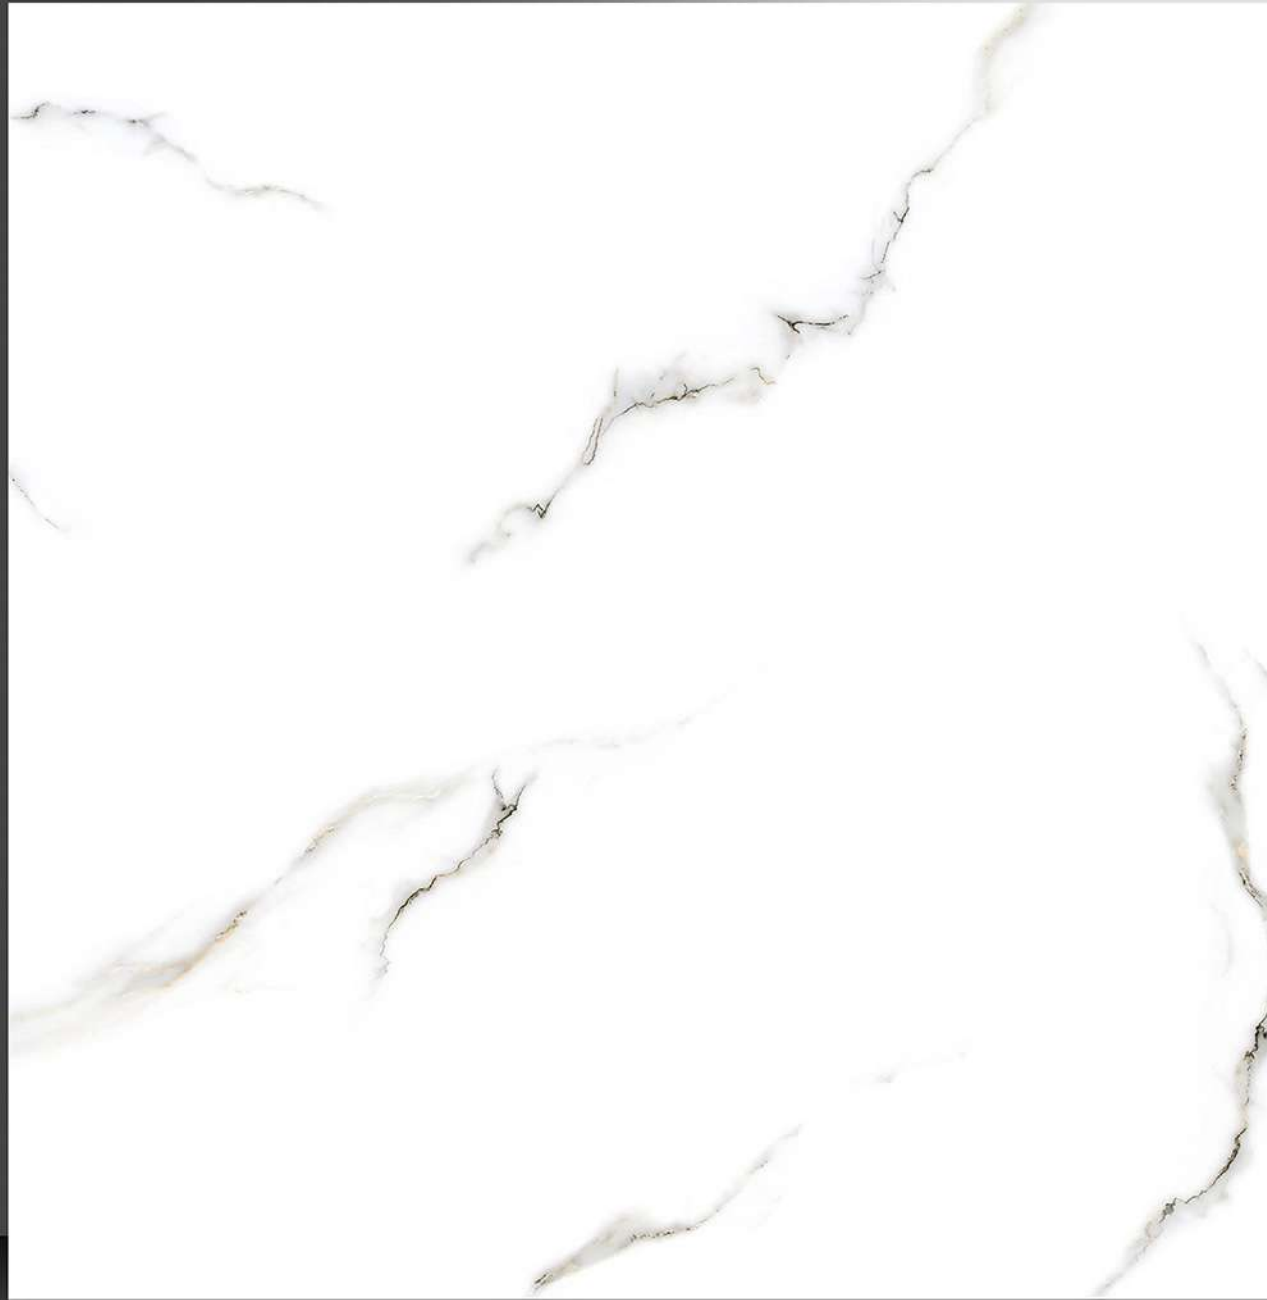

11042

GLOSSY SERIES

WHITE BODY

PORCELAIN TILES

600X600 mm

11043

GLOSSY SERIES

WHITE BODY