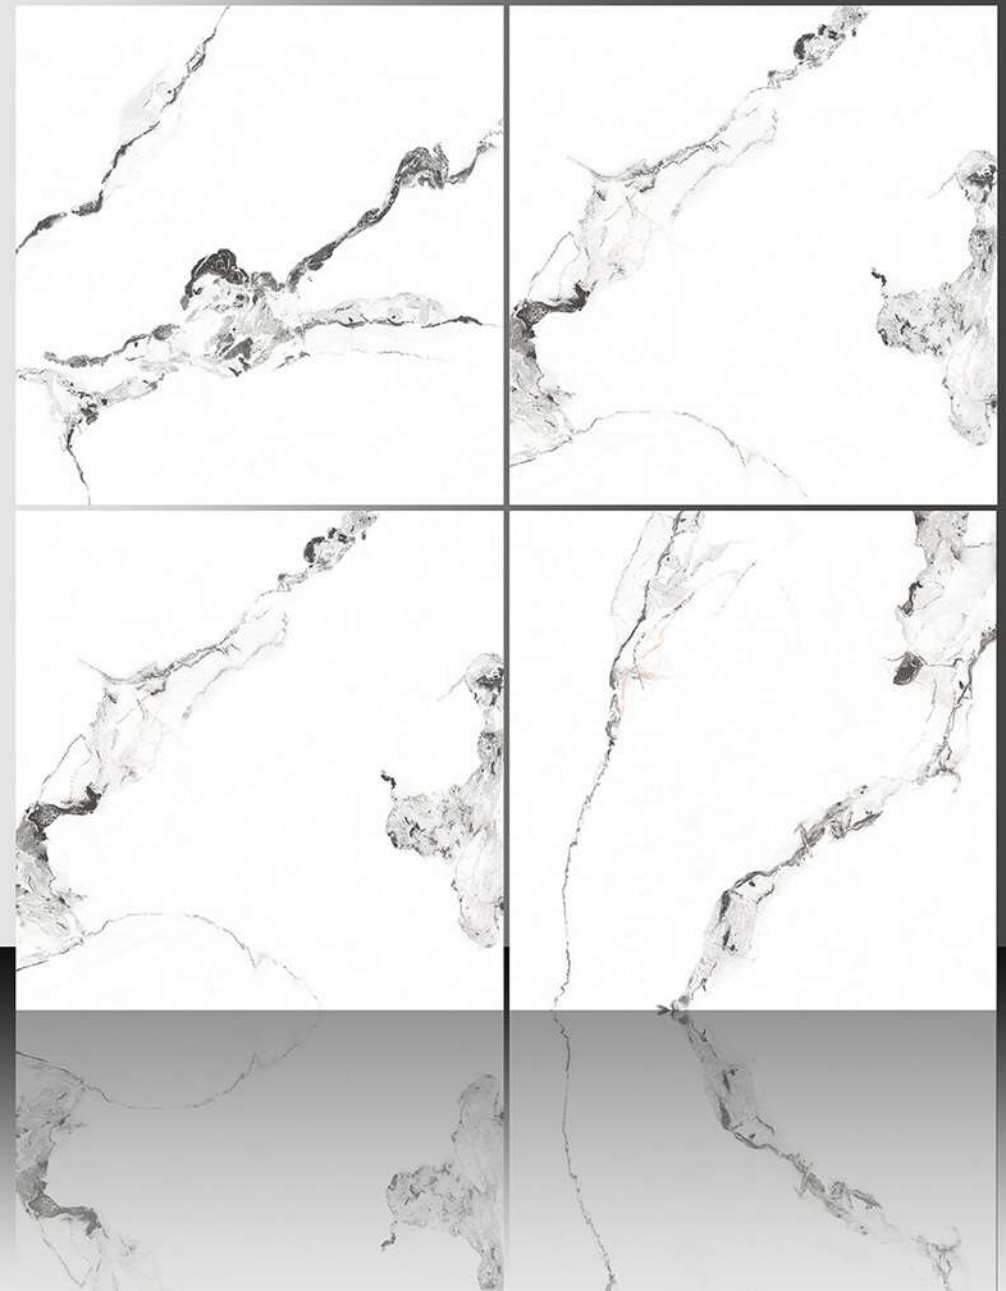

11034

GLOSSY SERIES