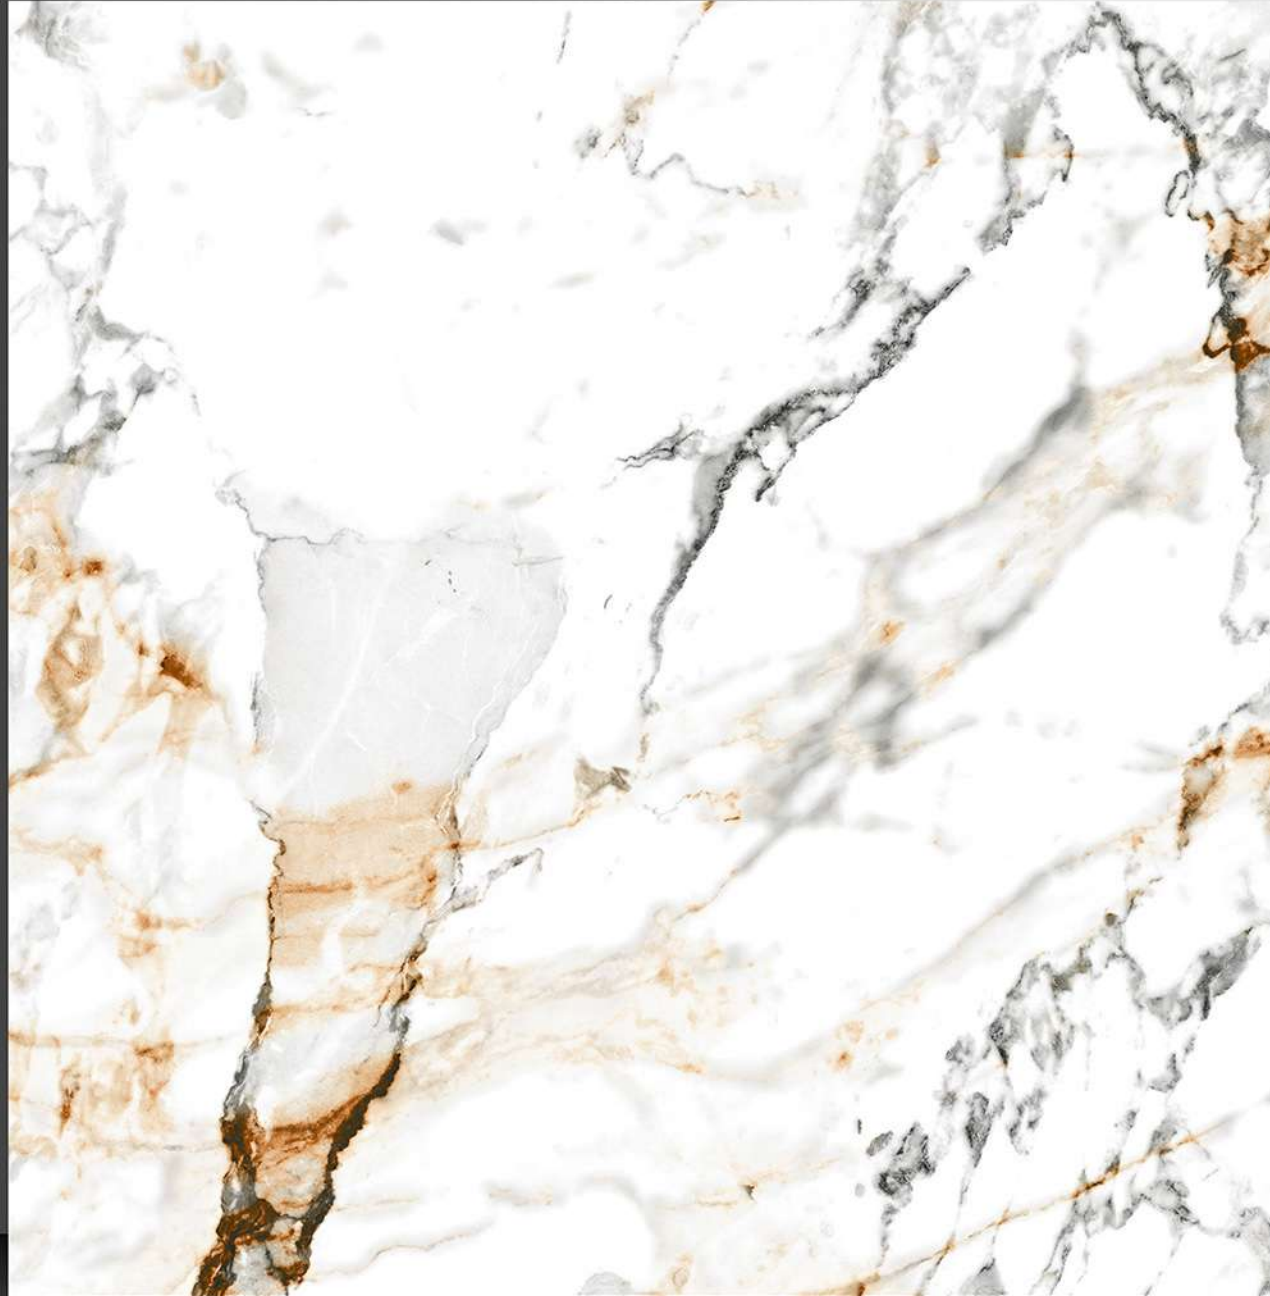

WHITE BODY

PORCELAIN TILES

600X600 mm

11025

GLOSSY SERIES

WHITE BODY

PORCELAIN TILES

600X600 mm