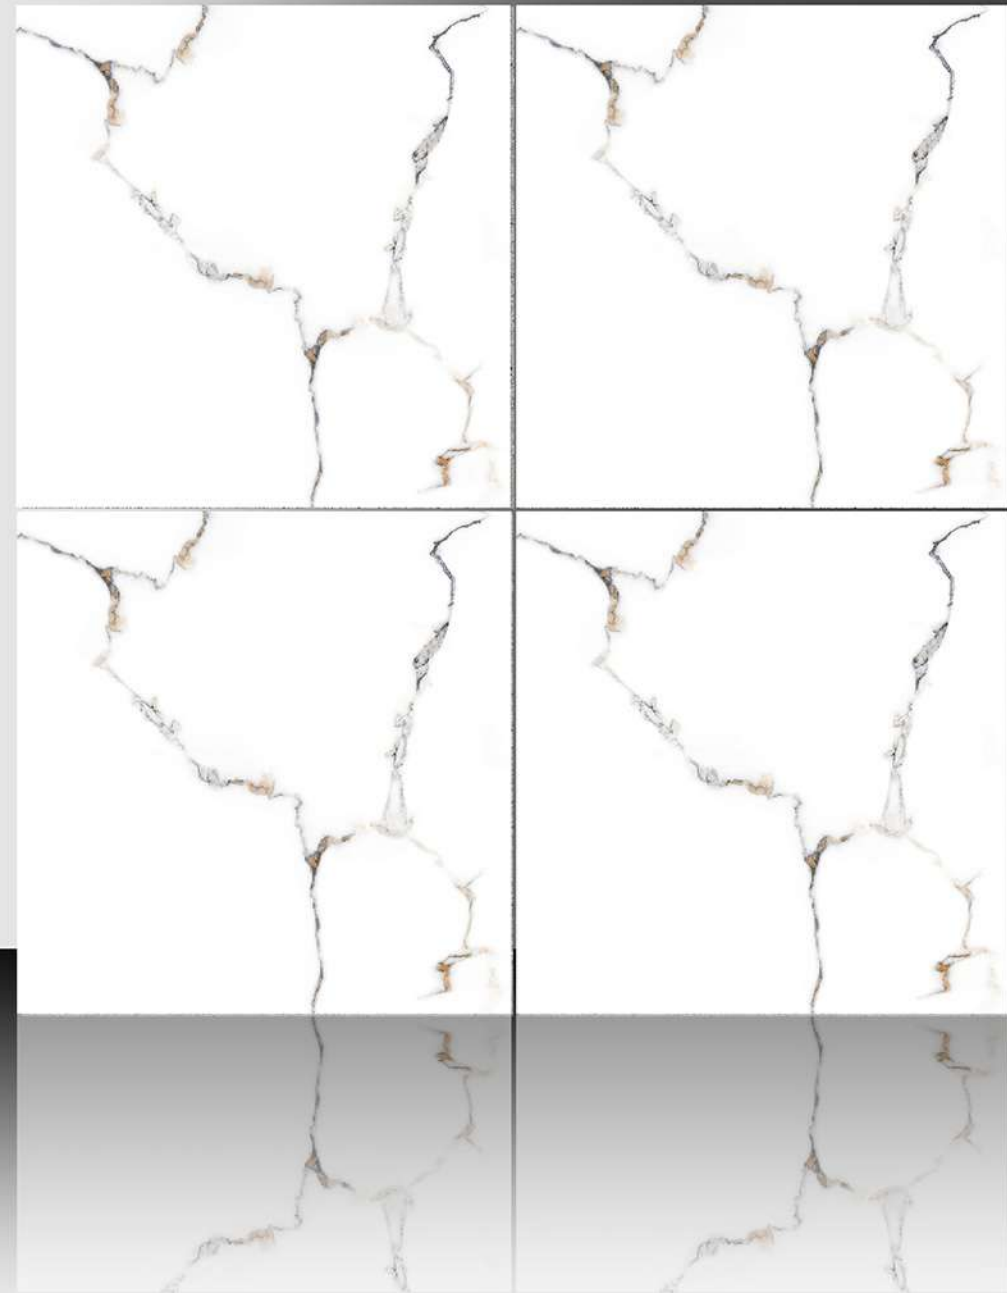

GLOSSY SERIES

WHITE BODY

PORCELAIN TILES

600X600 mm

11054

GLOSSY SERIES

WHITE BODY

PORCELAIN TILES