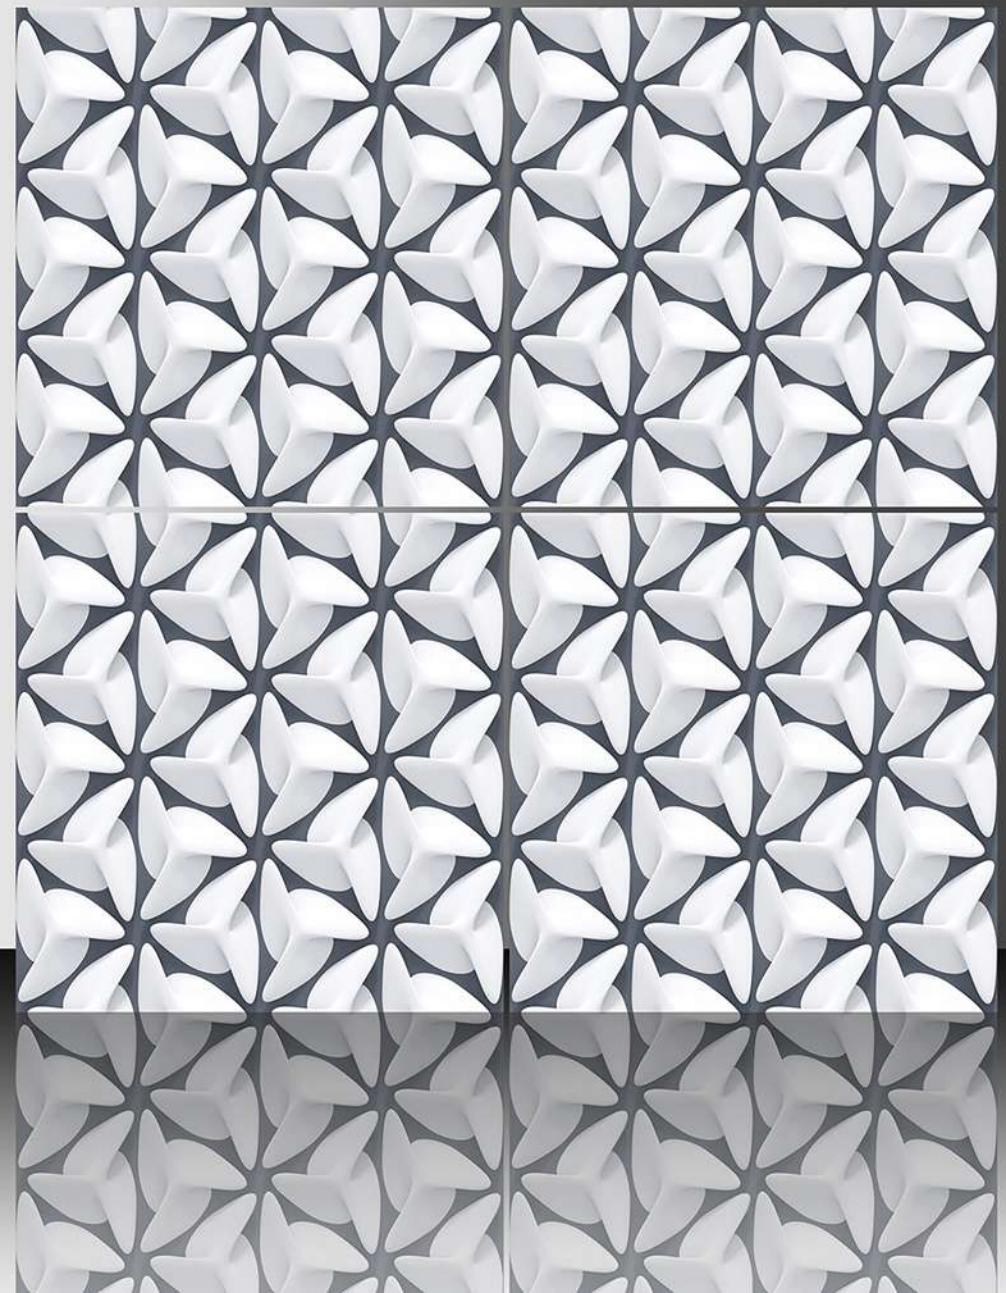

11015

GLOSSY SERIES