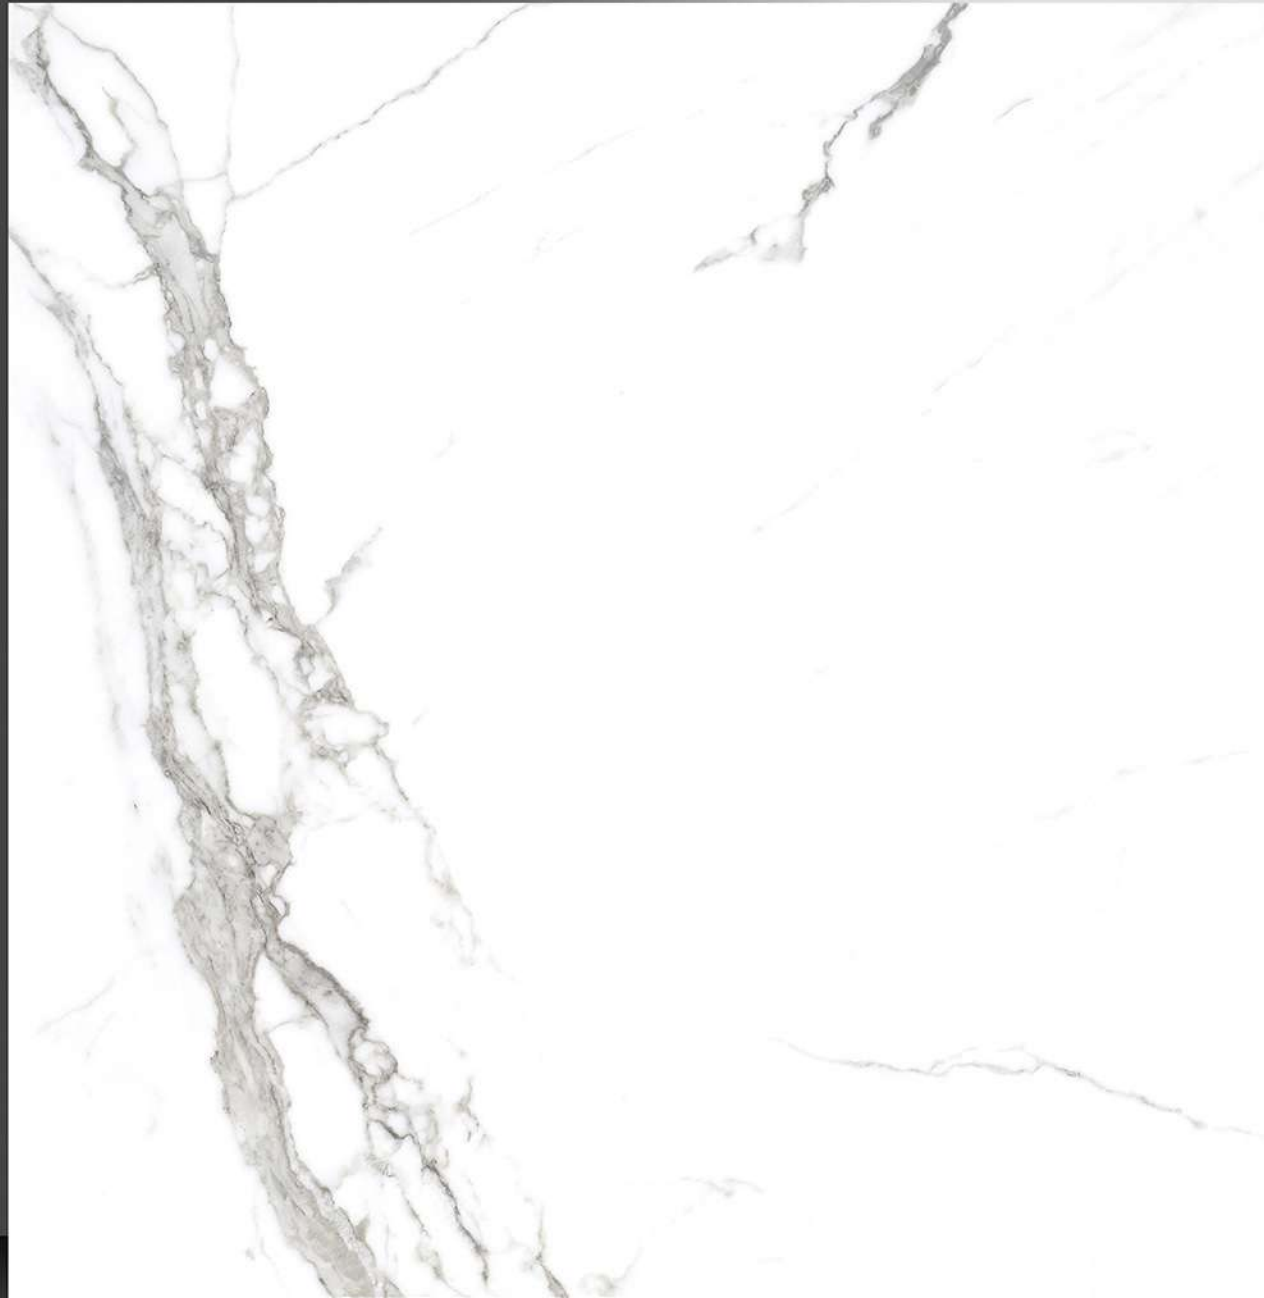

600X600 mm

11031

GLOSSY SERIES

WHITE BODY

PORCELAIN TILES

600X600 mm

11032

GLOSSY SERIES