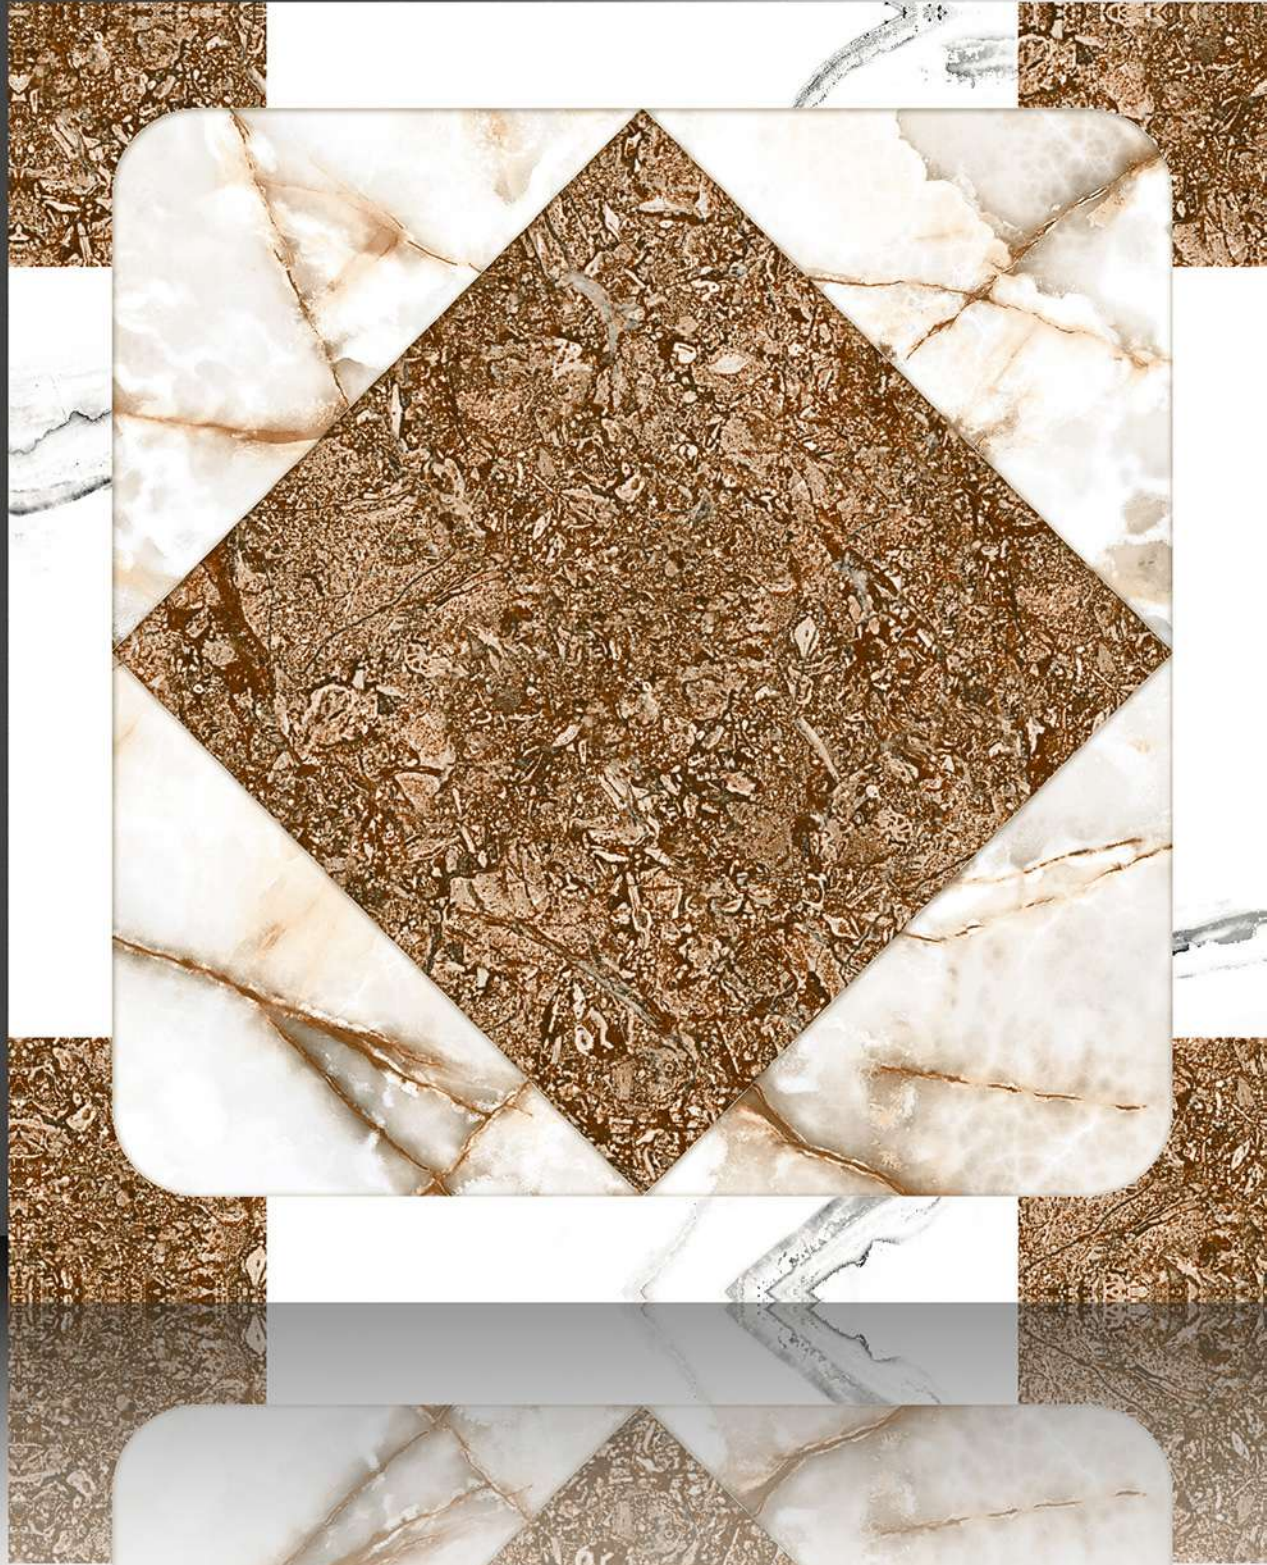

WHITE BODY

PORCELAIN TILES

600X600 mm