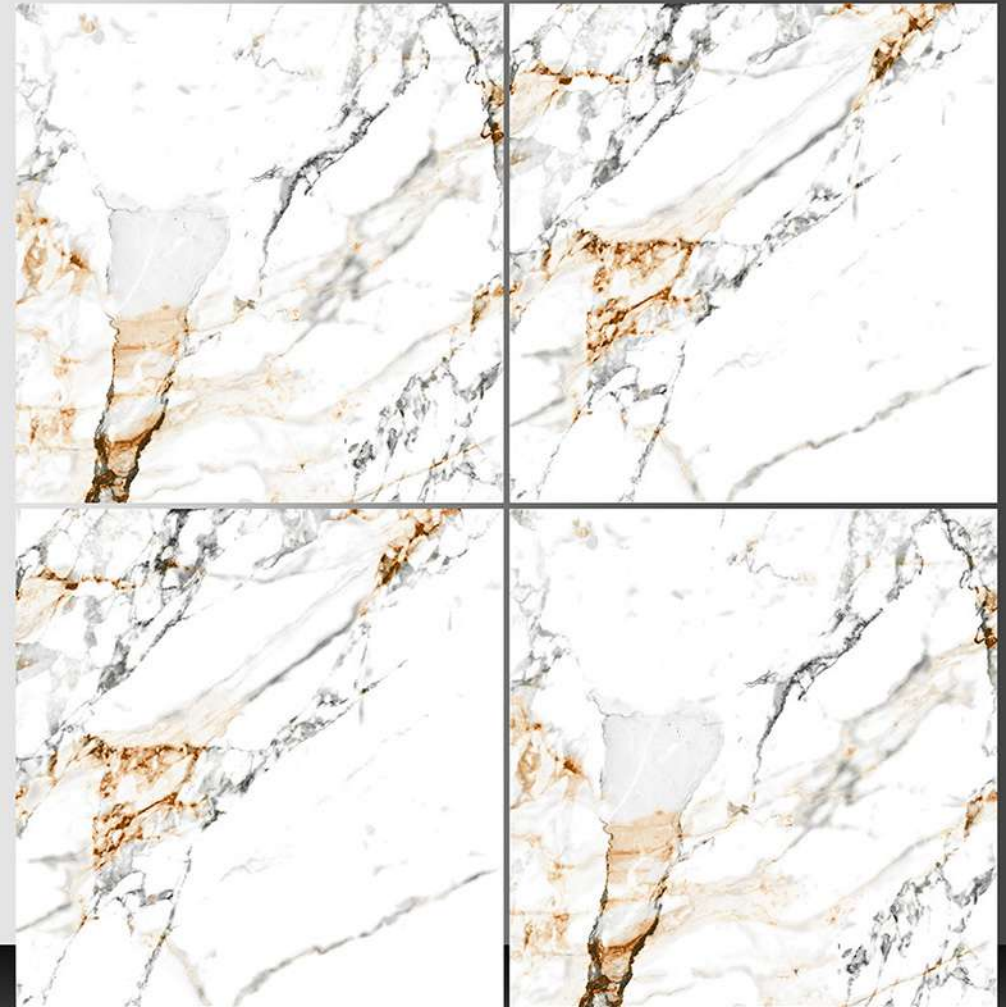

11026

GLOSSY SERIES