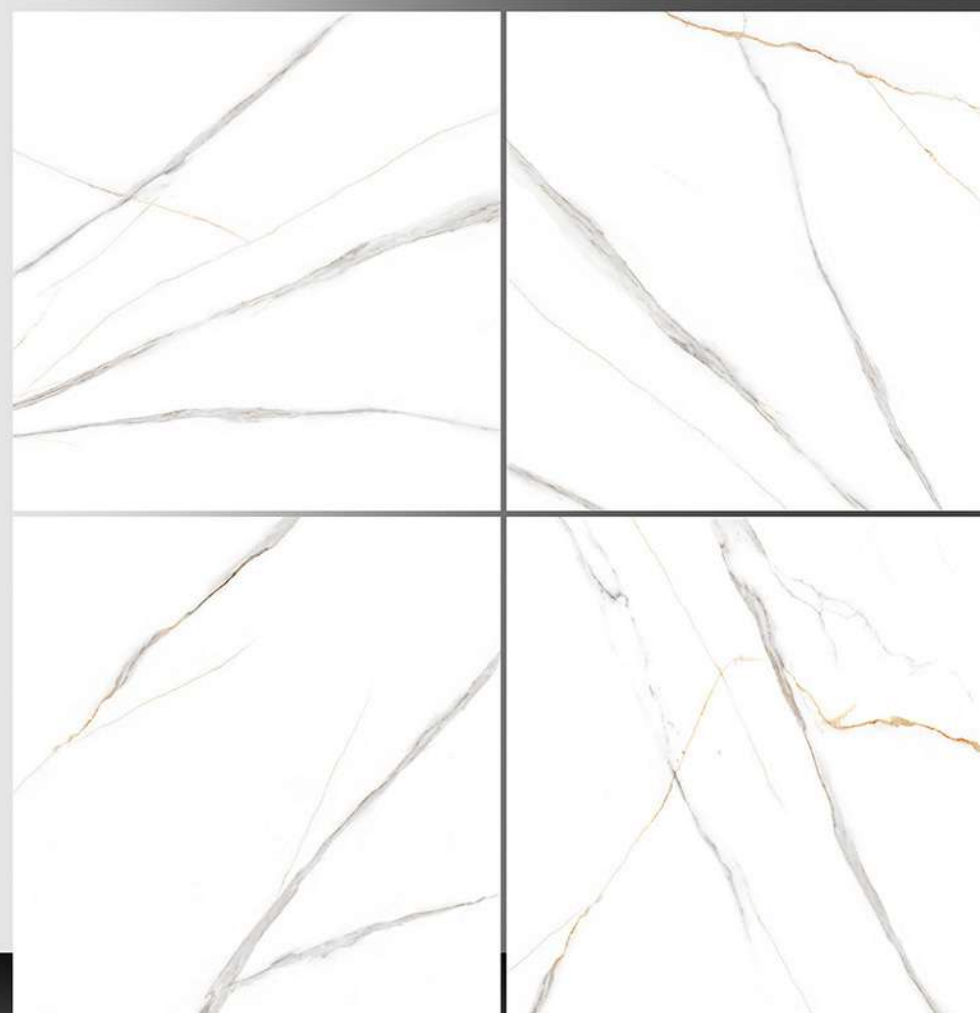

11037

GLOSSY SERIES