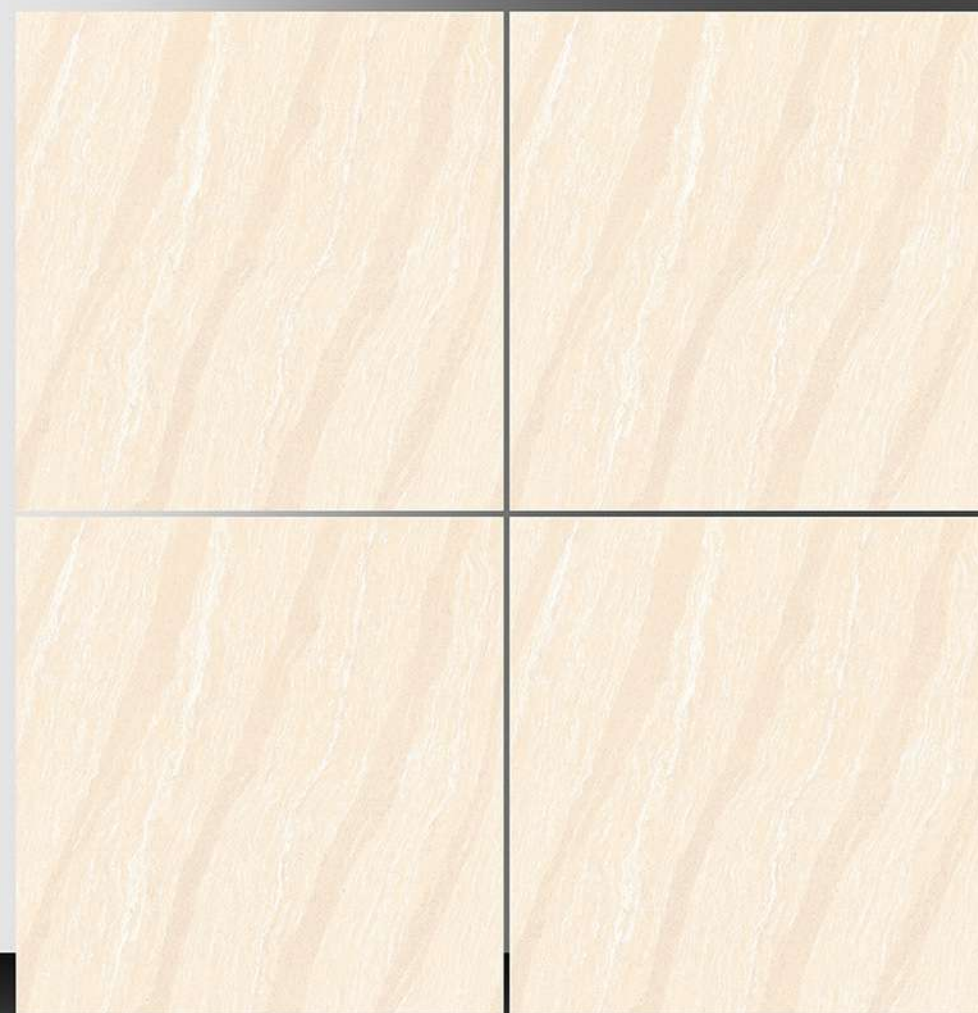

WHITE BODY

PORCELAIN TILES

600X600 mm

11009

GLOSSY SERIES

WHITE BODY

PORCELAIN TILES

600X600 mm