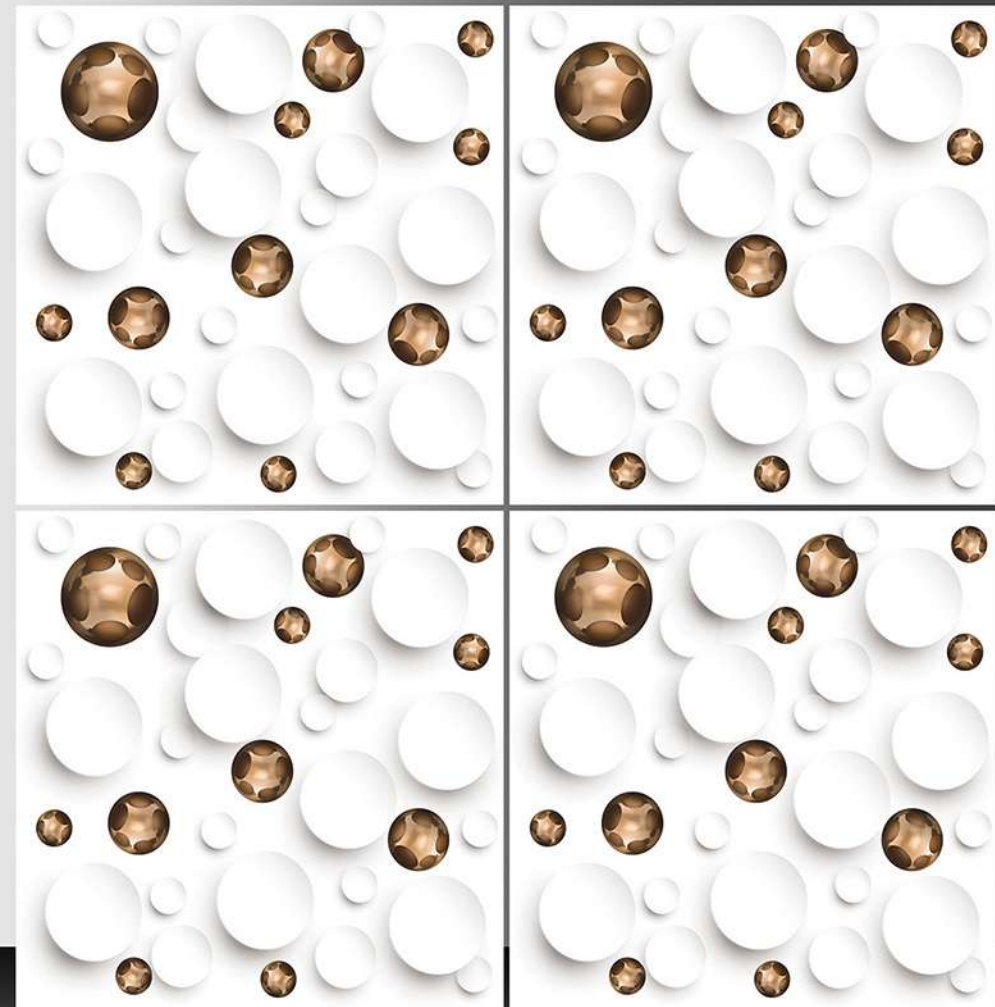

11010

GLOSSY SERIES

WHITE BODY

PORCELAIN TILES

600X600 mm

11011

GLOSSY SERIES

WHITE BODY