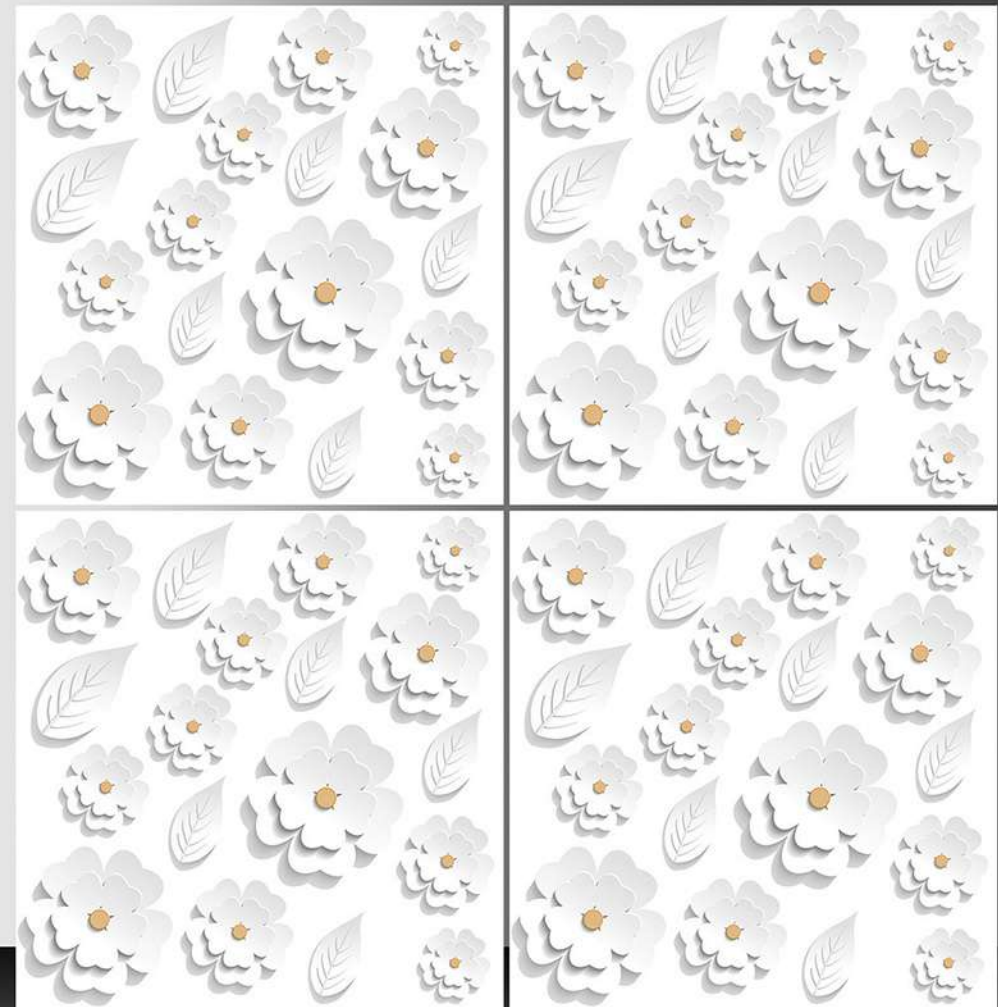

11013

GLOSSY SERIES