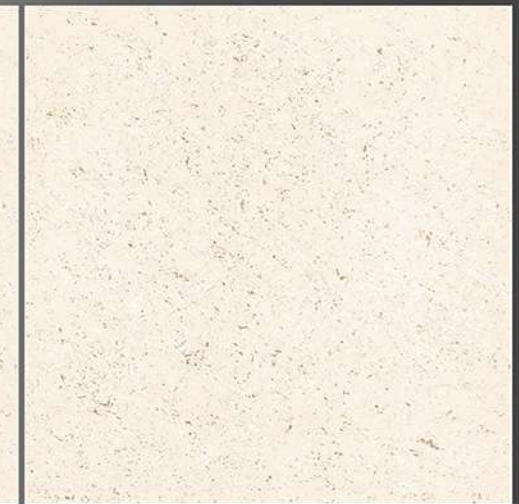

11002

GLOSSY SERIES