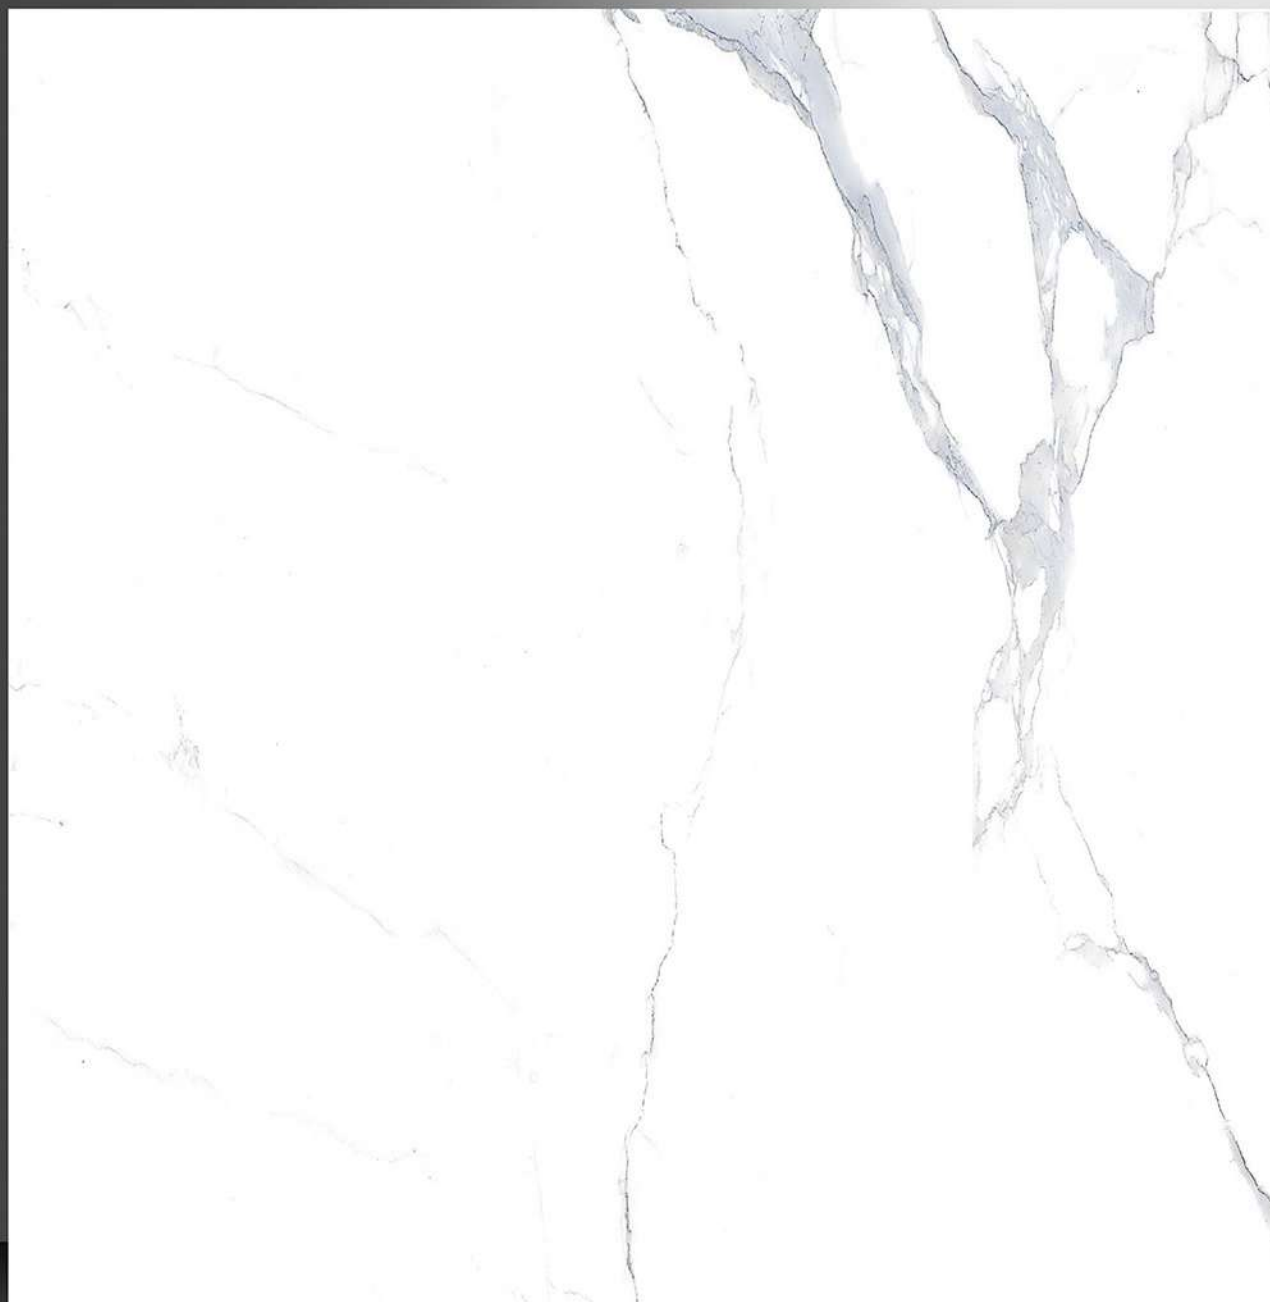

11034

GLOSSY SERIES

WHITE BODY

PORCELAIN TILES

600X600 mm

11035

GLOSSY SERIES

WHITE BODY