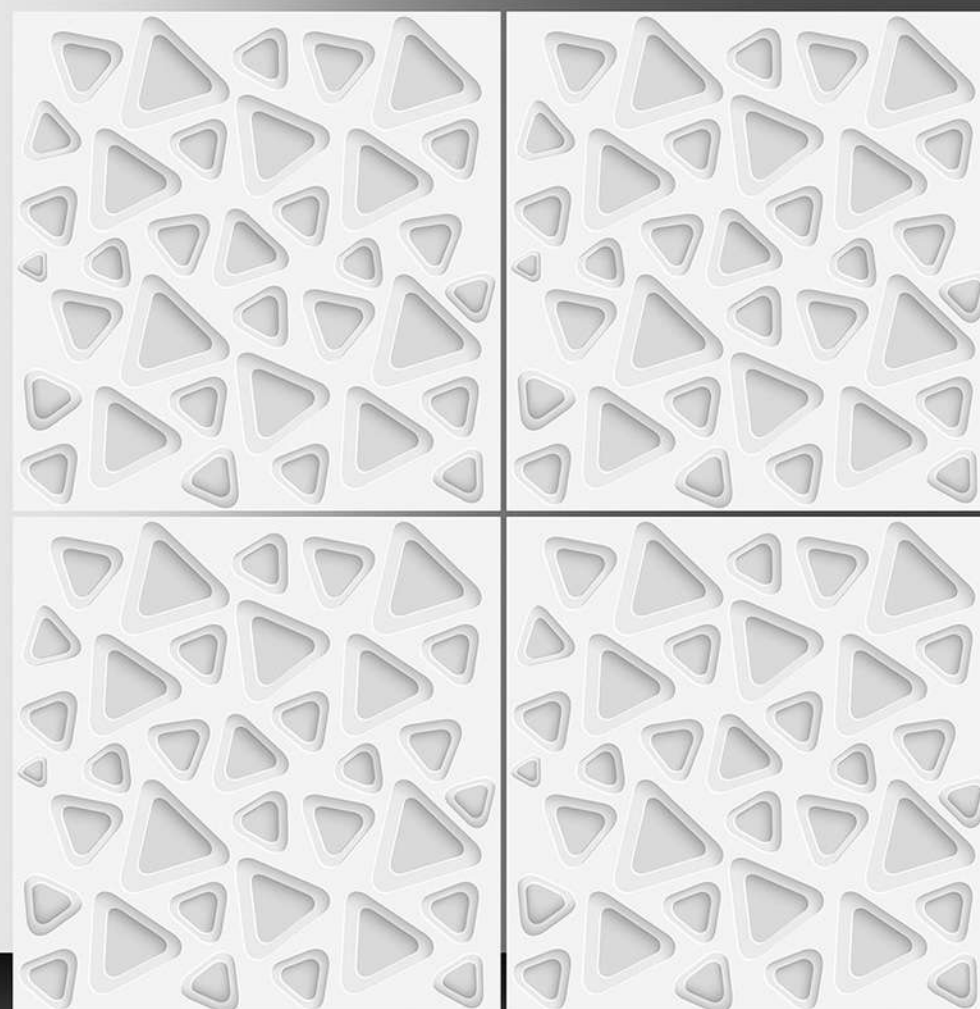

11018

GLOSSY SERIES

WHITE BODY

PORCELAIN TILES

600X600 mm

11019

GLOSSY SERIES

WHITE BODY