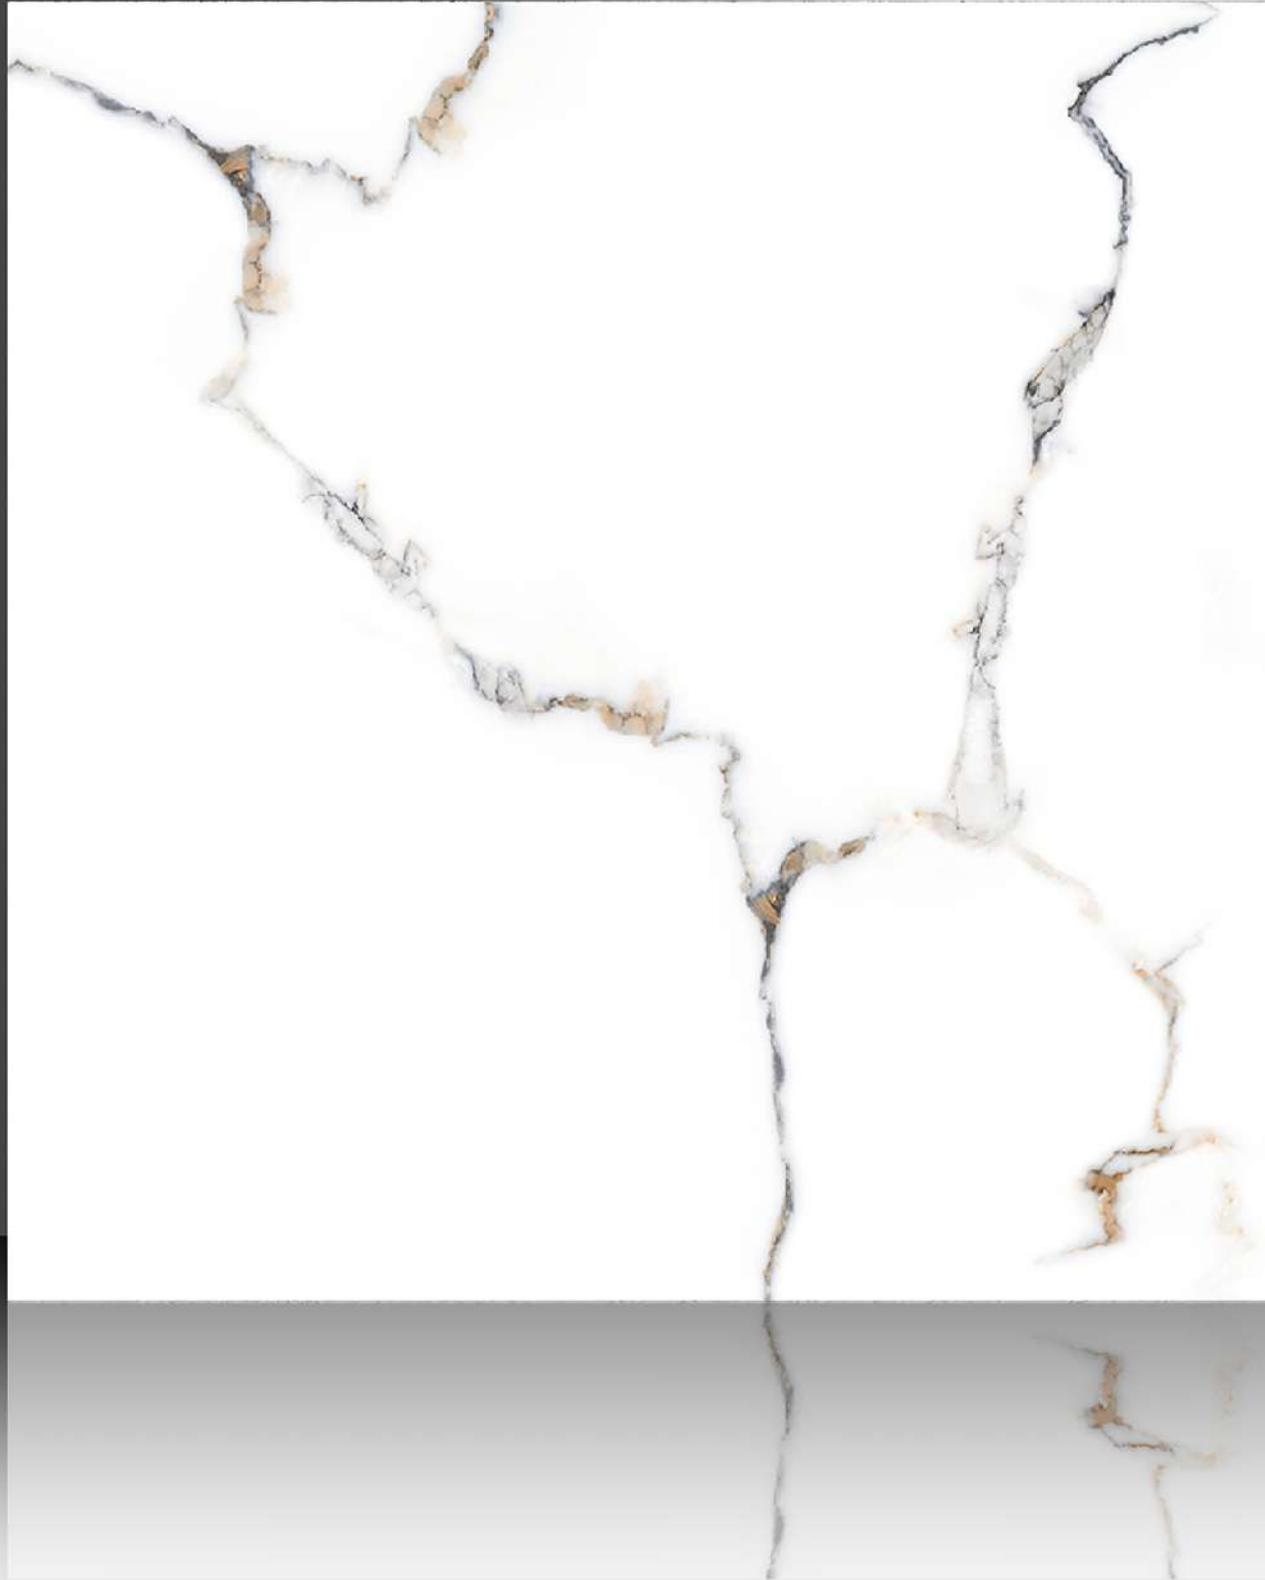

WHITE BODY

PORCELAIN TILES

600X600 mm