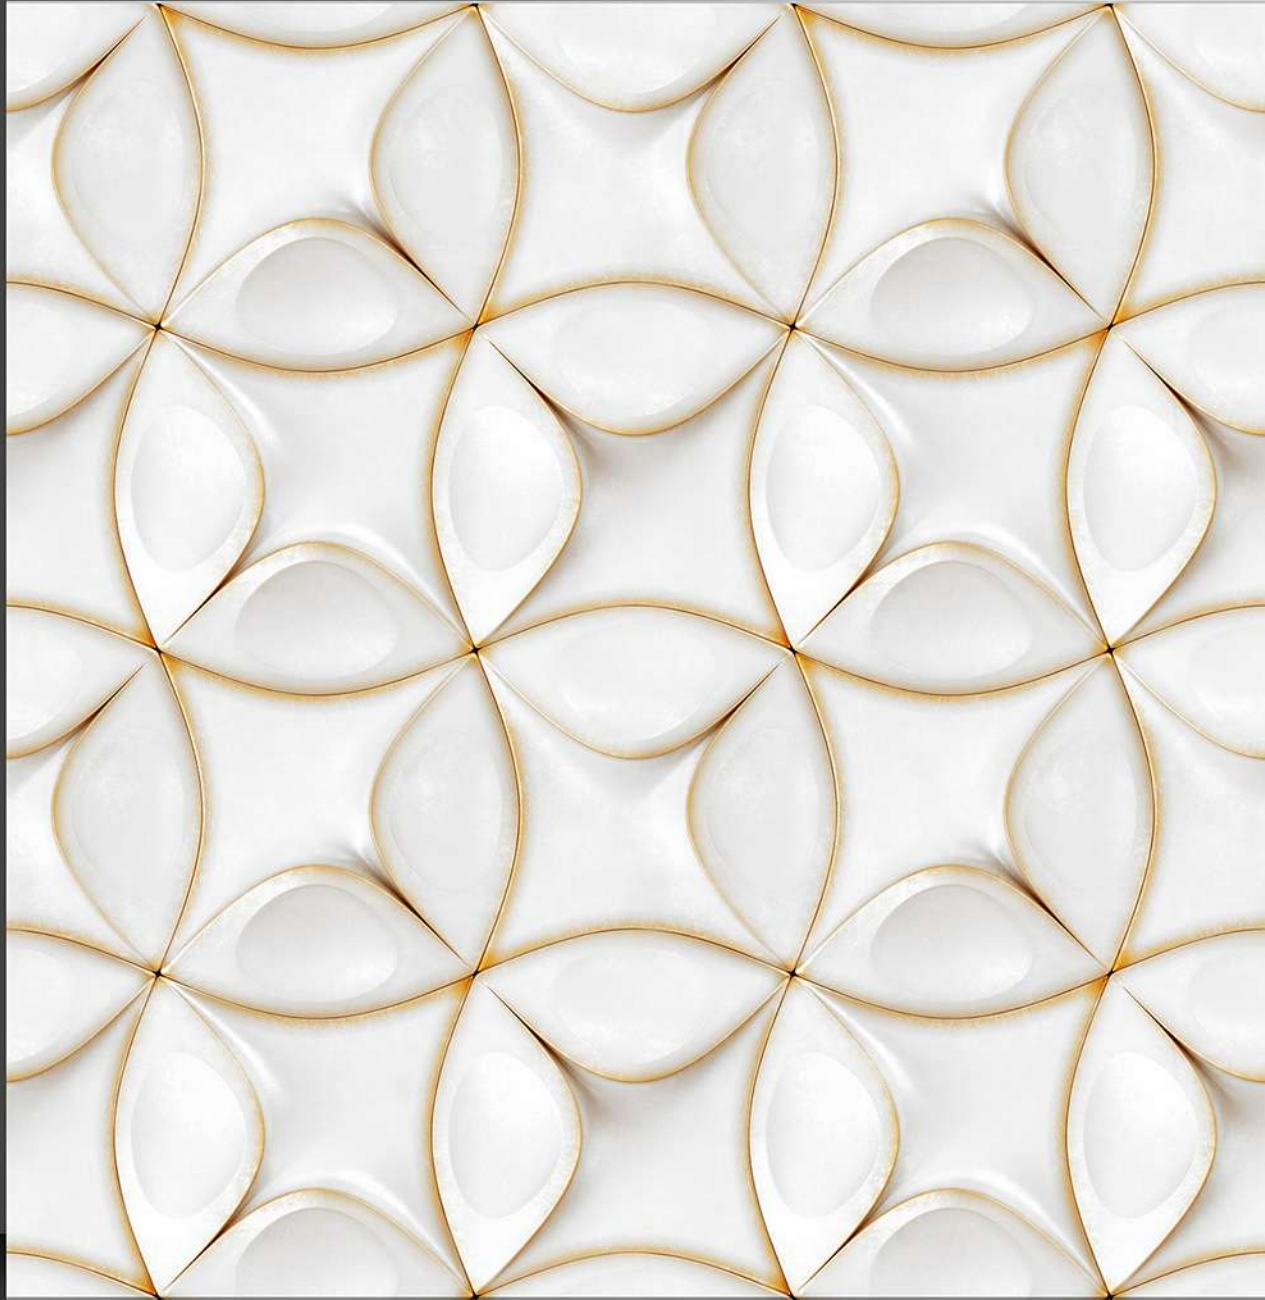

600X600 mm

11015

GLOSSY SERIES

WHITE BODY

PORCELAIN TILES

600X600 mm

11016

GLOSSY SERIES