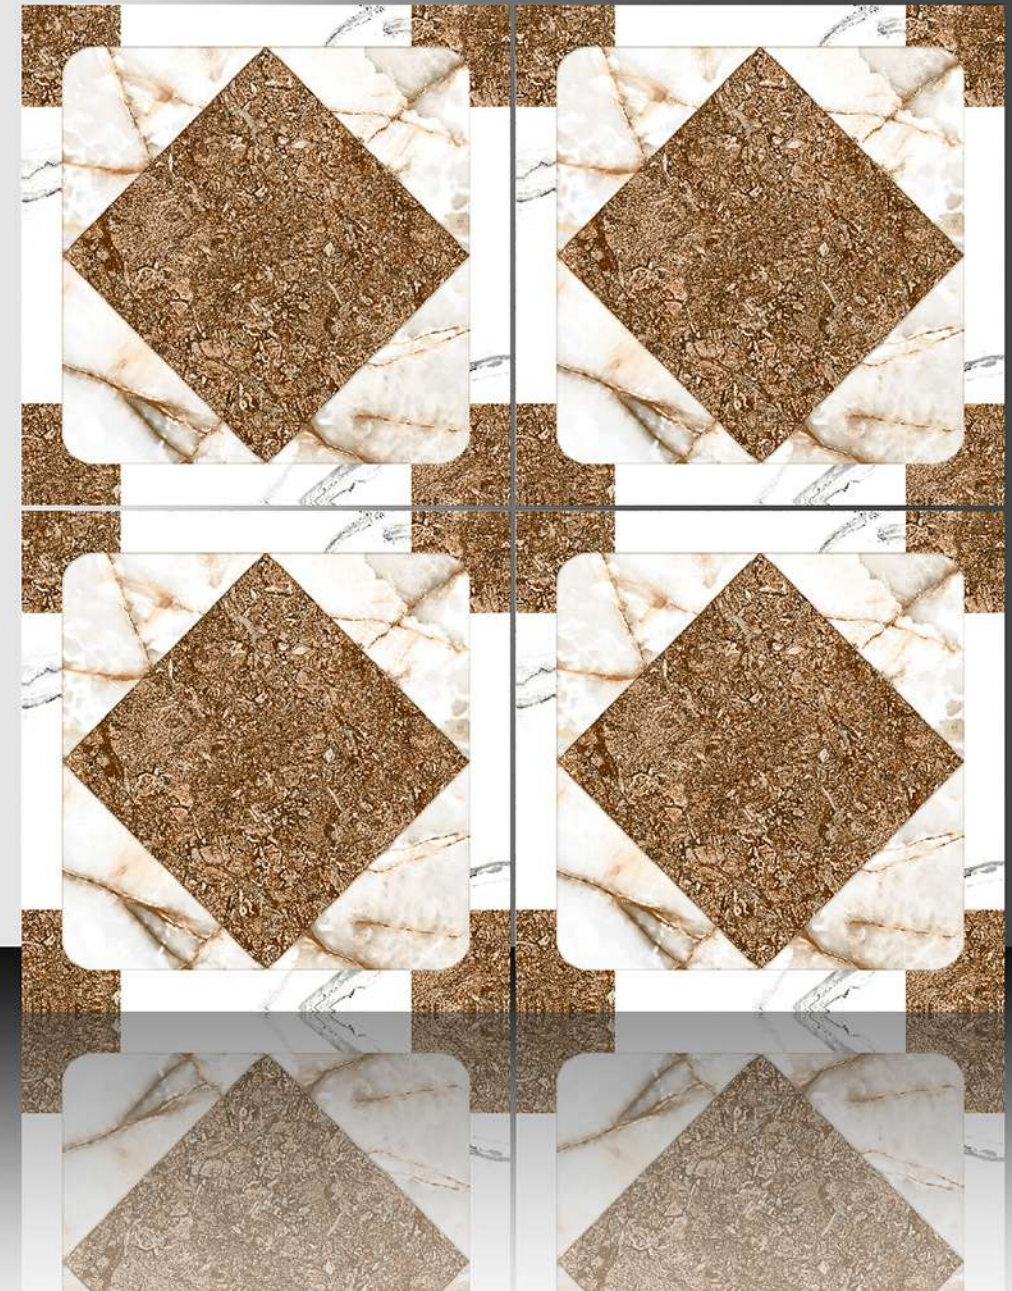

WHITE BODY

PORCELAIN TILES

600X600 mm

11049

GLOSSY SERIES

WHITE BODY

PORCELAIN TILES

600X600 mm