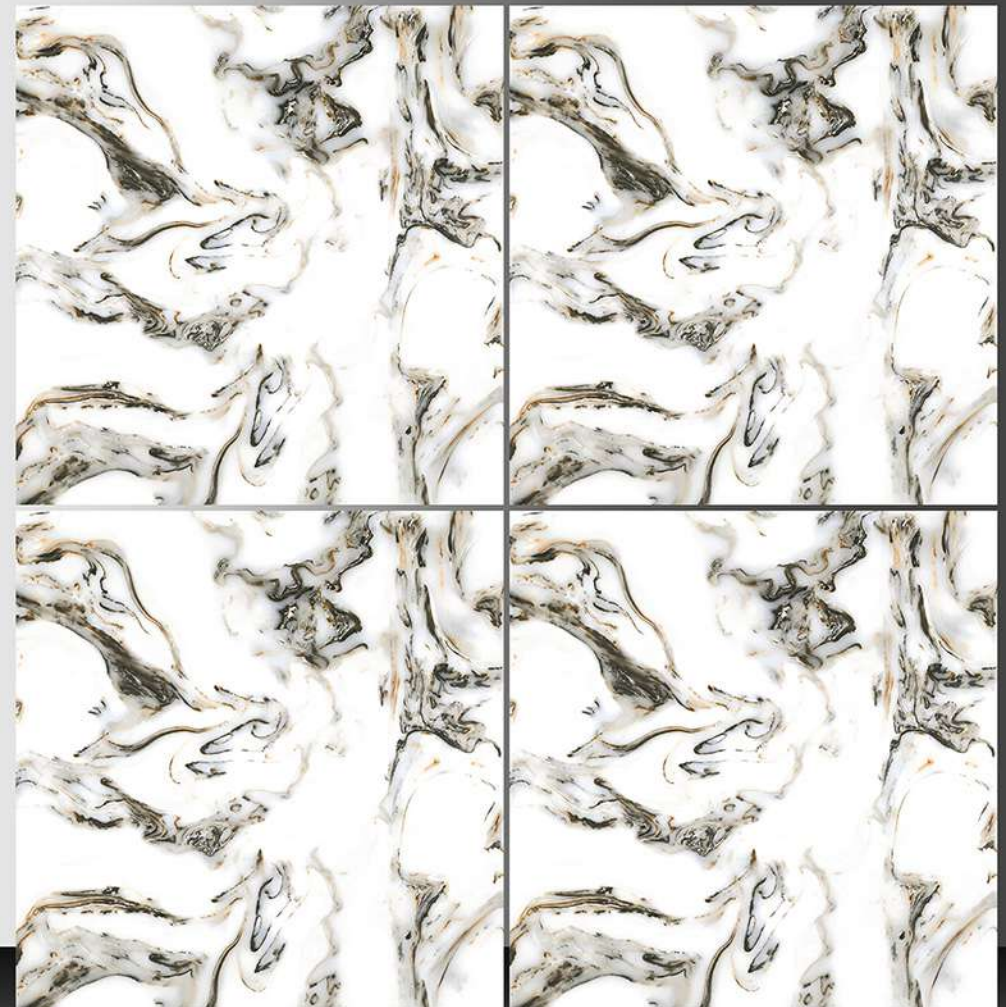

11044

GLOSSY SERIES