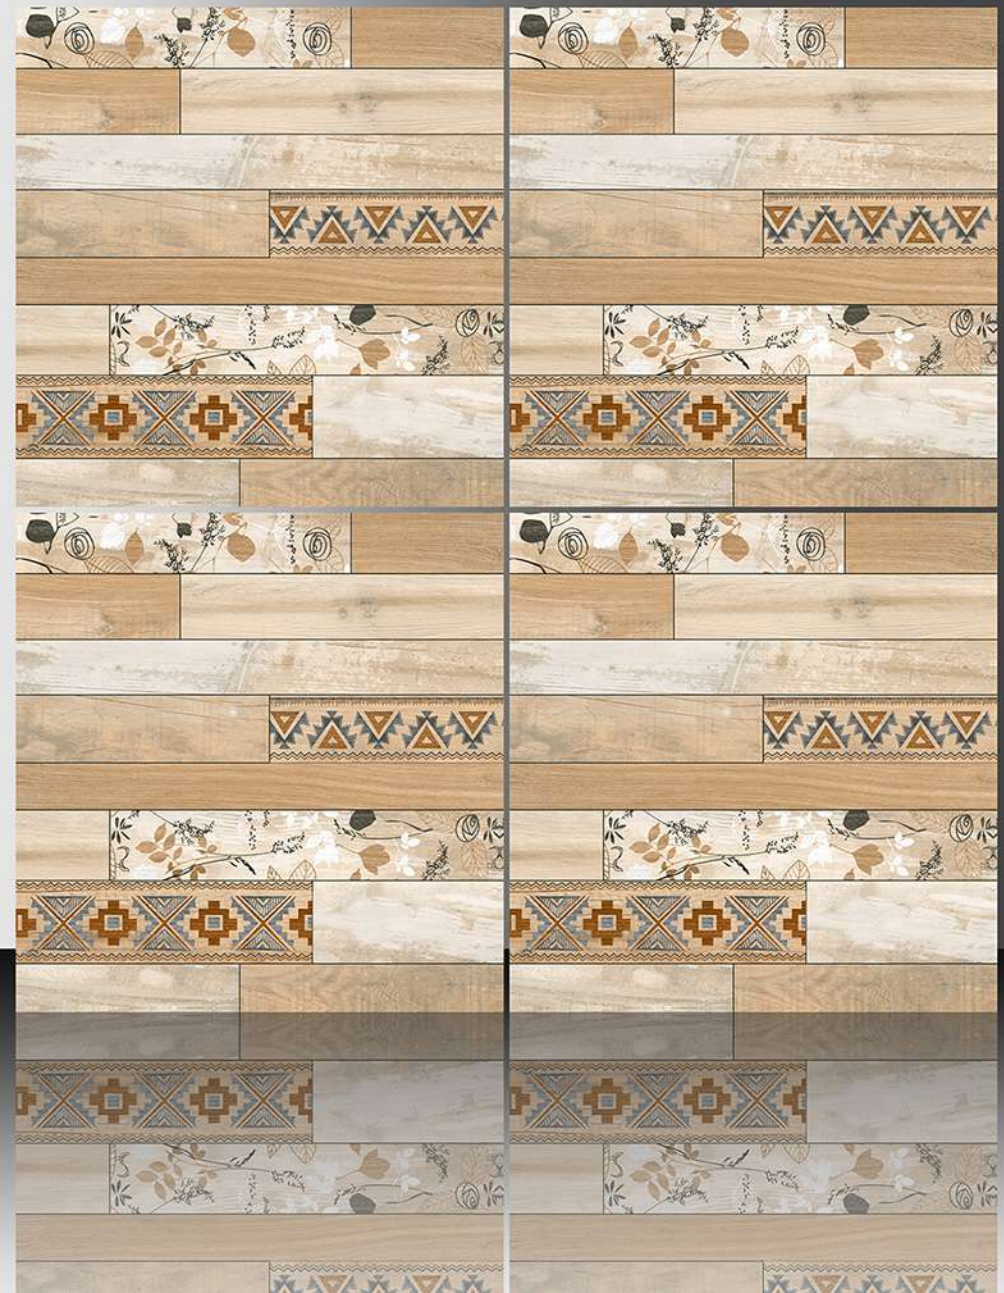

1118

GALICHA SERIES

WHITE BODY

PORCELAIN TILES

600X600 mm

1119

GALICHA SERIES

WHITE BODY