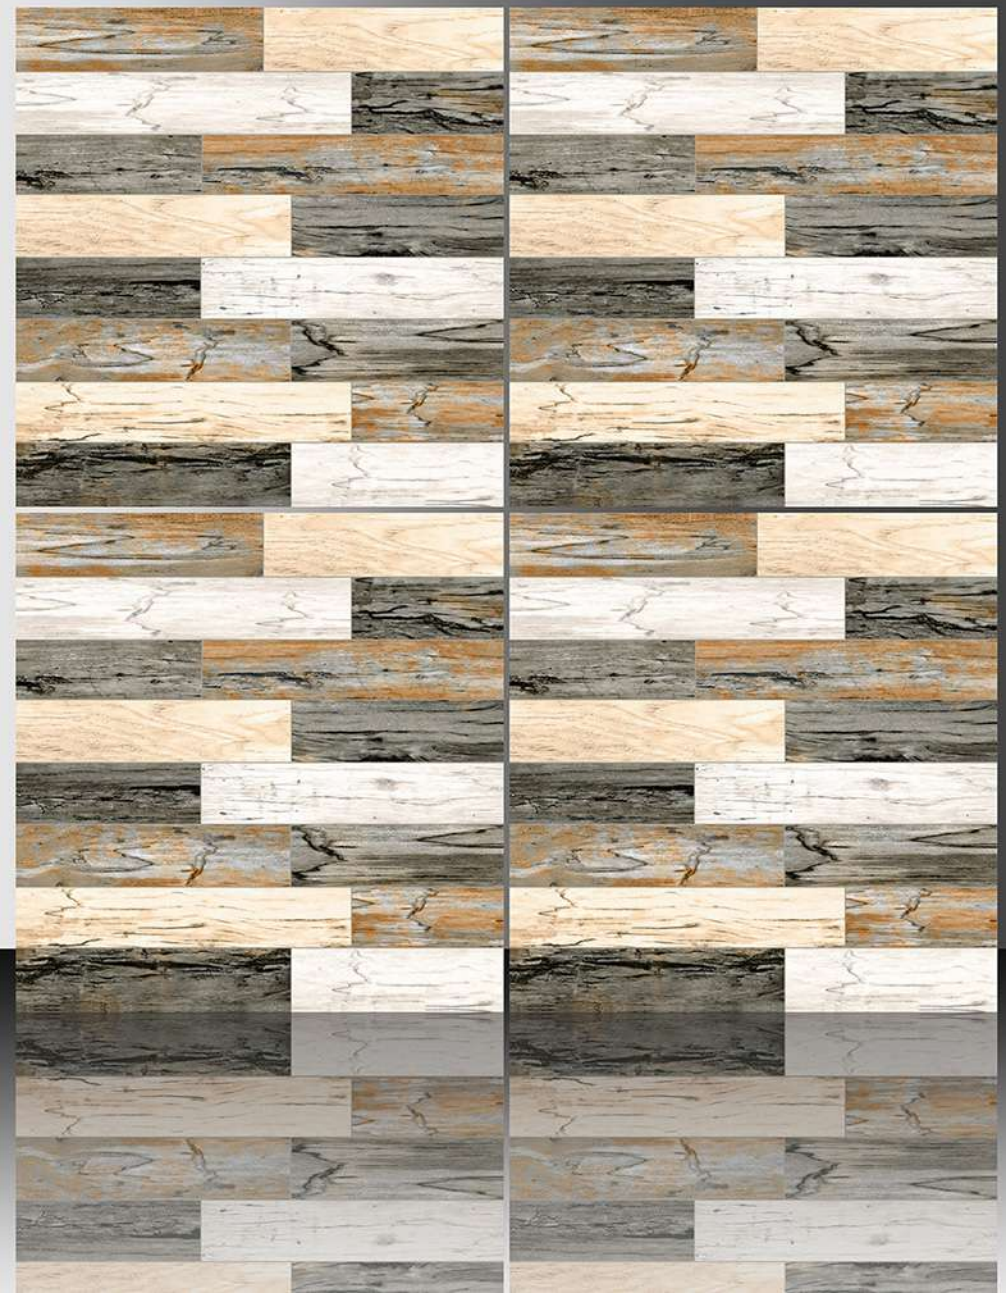

1115

GALICHA SERIES