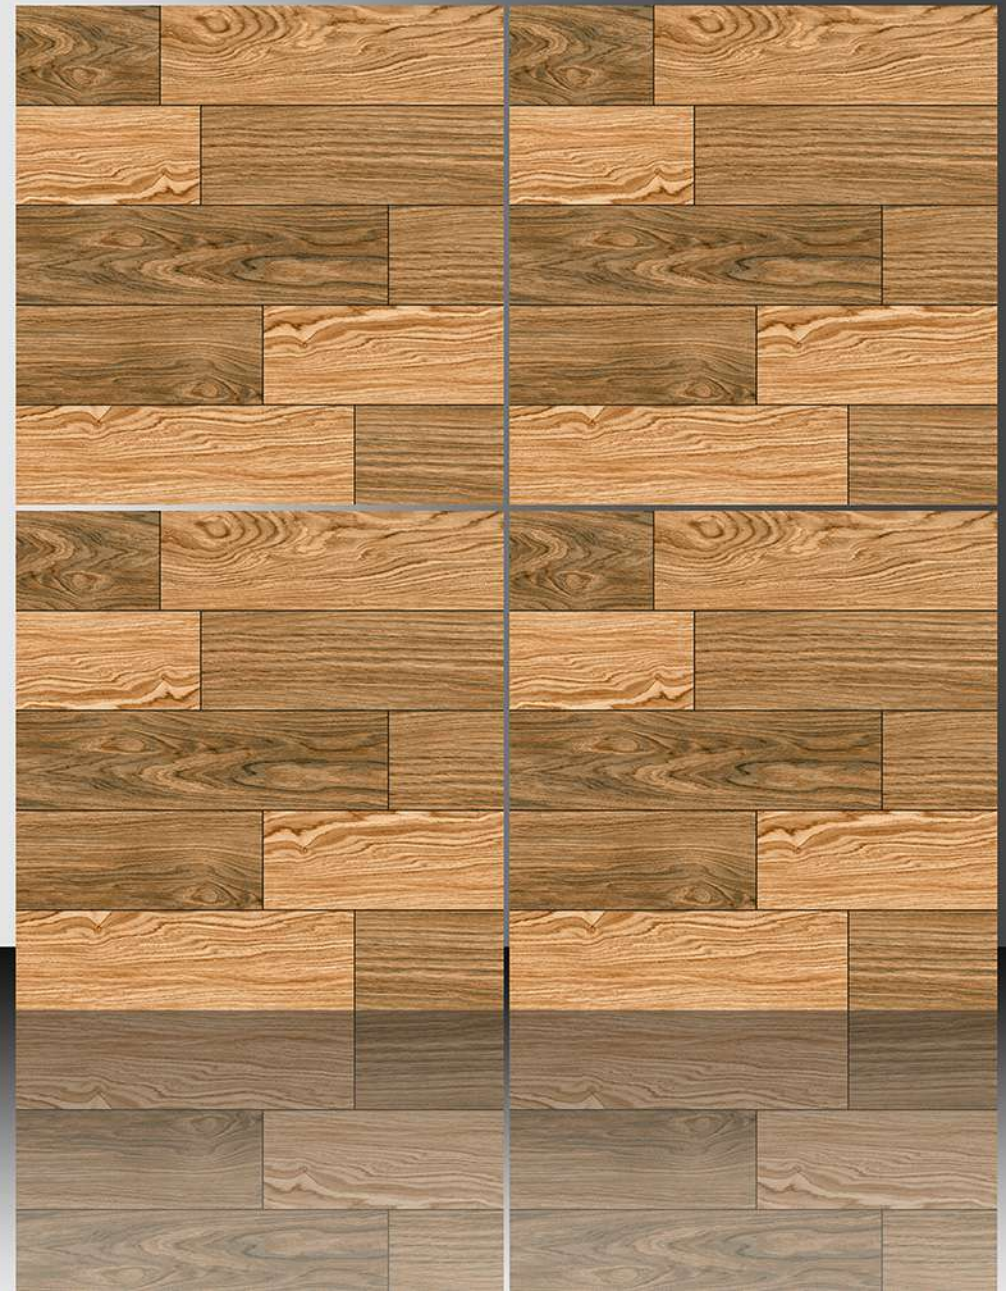

GALICHA SERIES

WHITE BODY

PORCELAIN TILES

600X600 mm

1106

GALICHA SERIES

WHITE BODY

PORCELAIN TILES