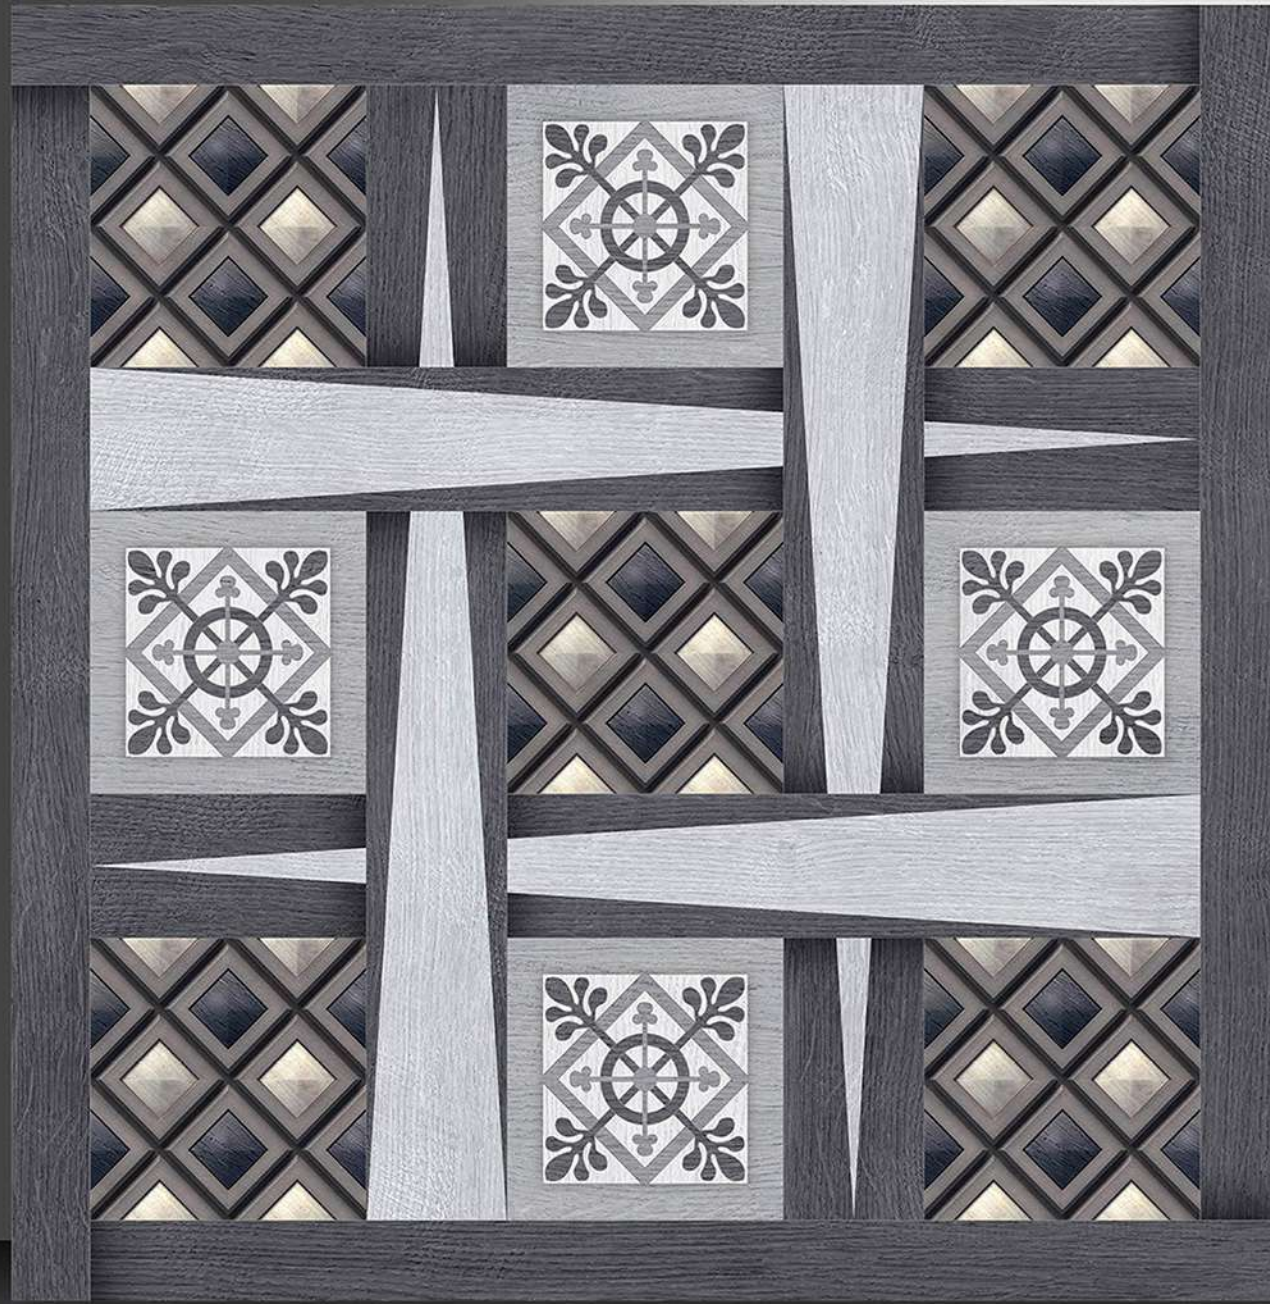

WHITE BODY

PORCELAIN TILES

600X600 mm