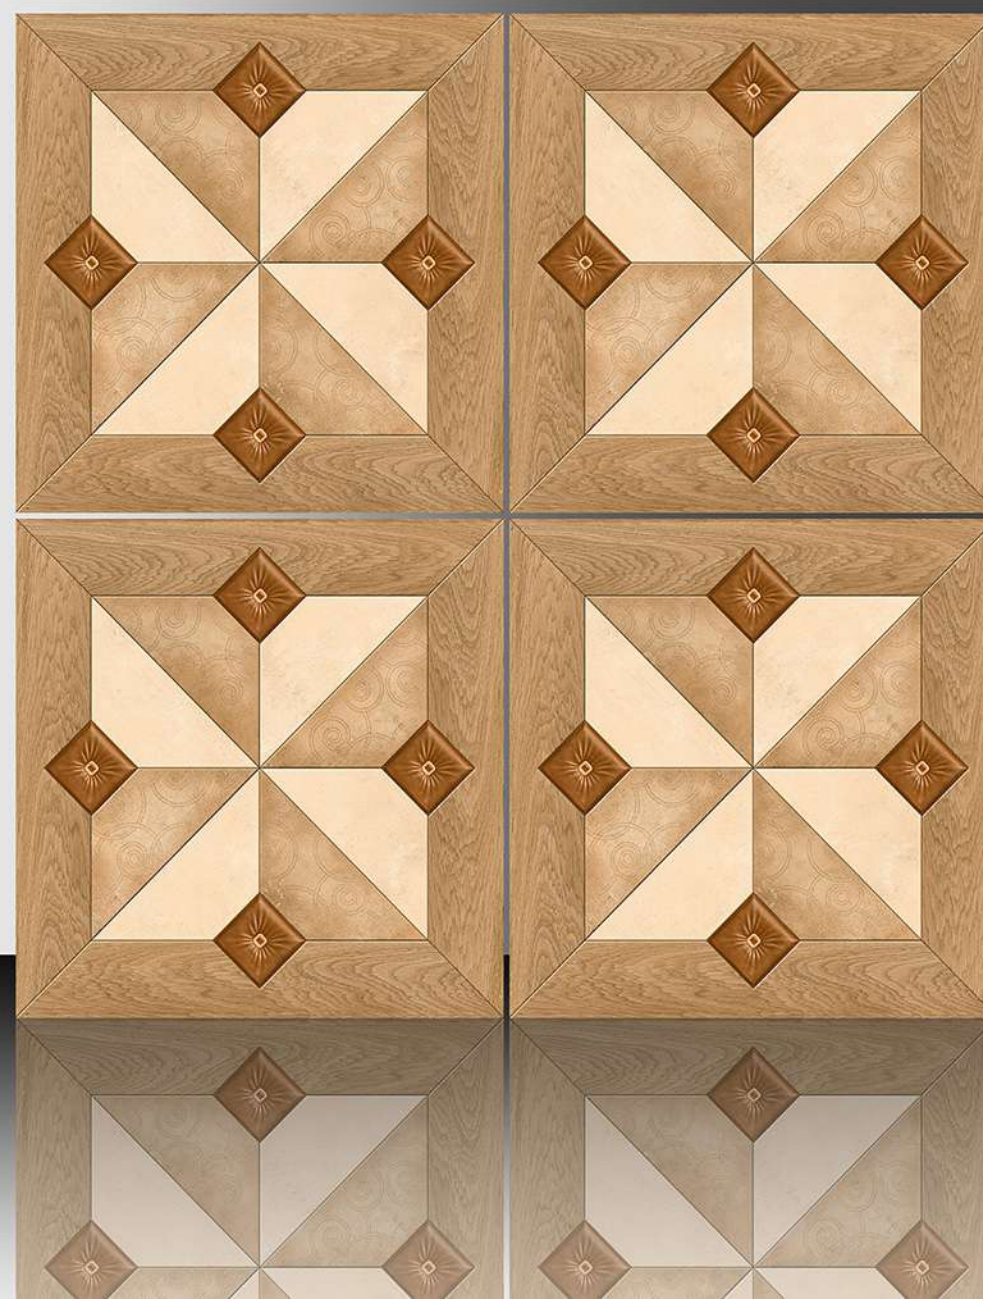

GALICHA SERIES

WHITE BODY

PORCELAIN TILES

600X600 mm

1122

GALICHA SERIES

WHITE BODY

PORCELAIN TILES