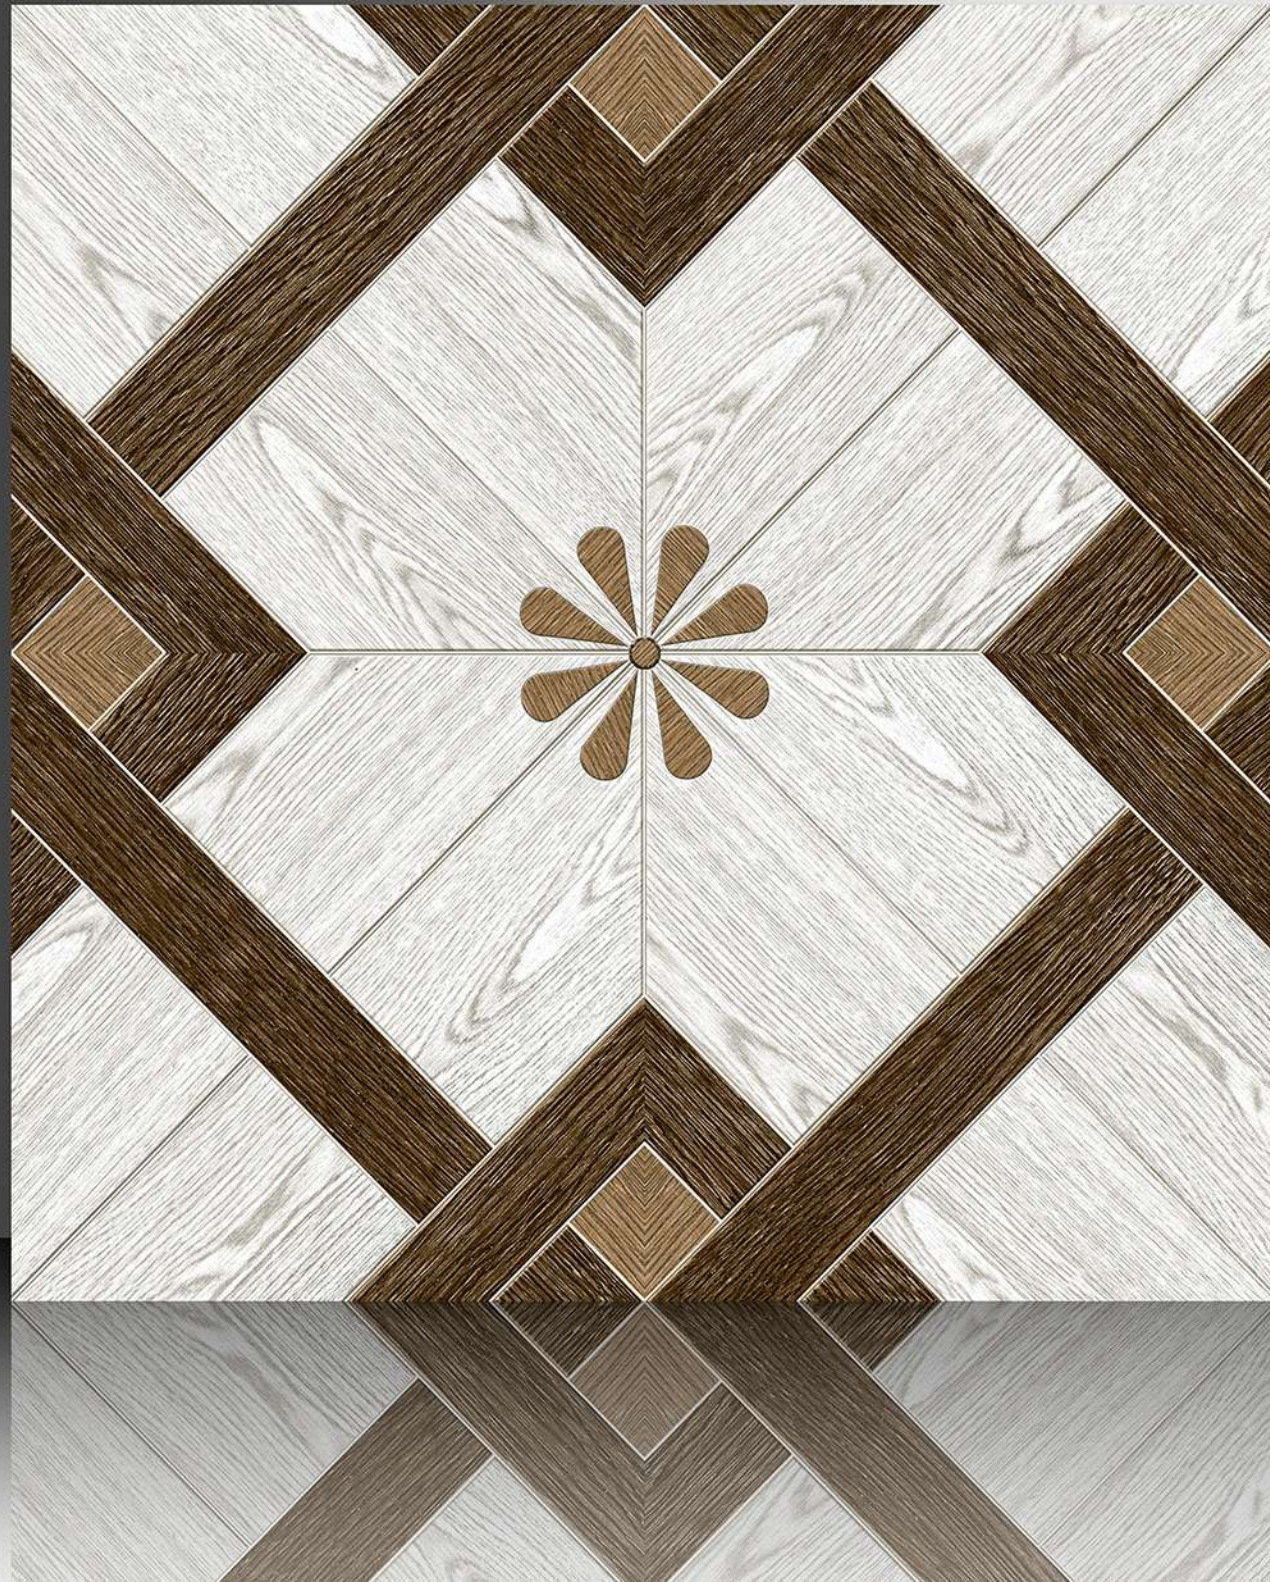

WHITE BODY

PORCELAIN TILES

600X600 mm