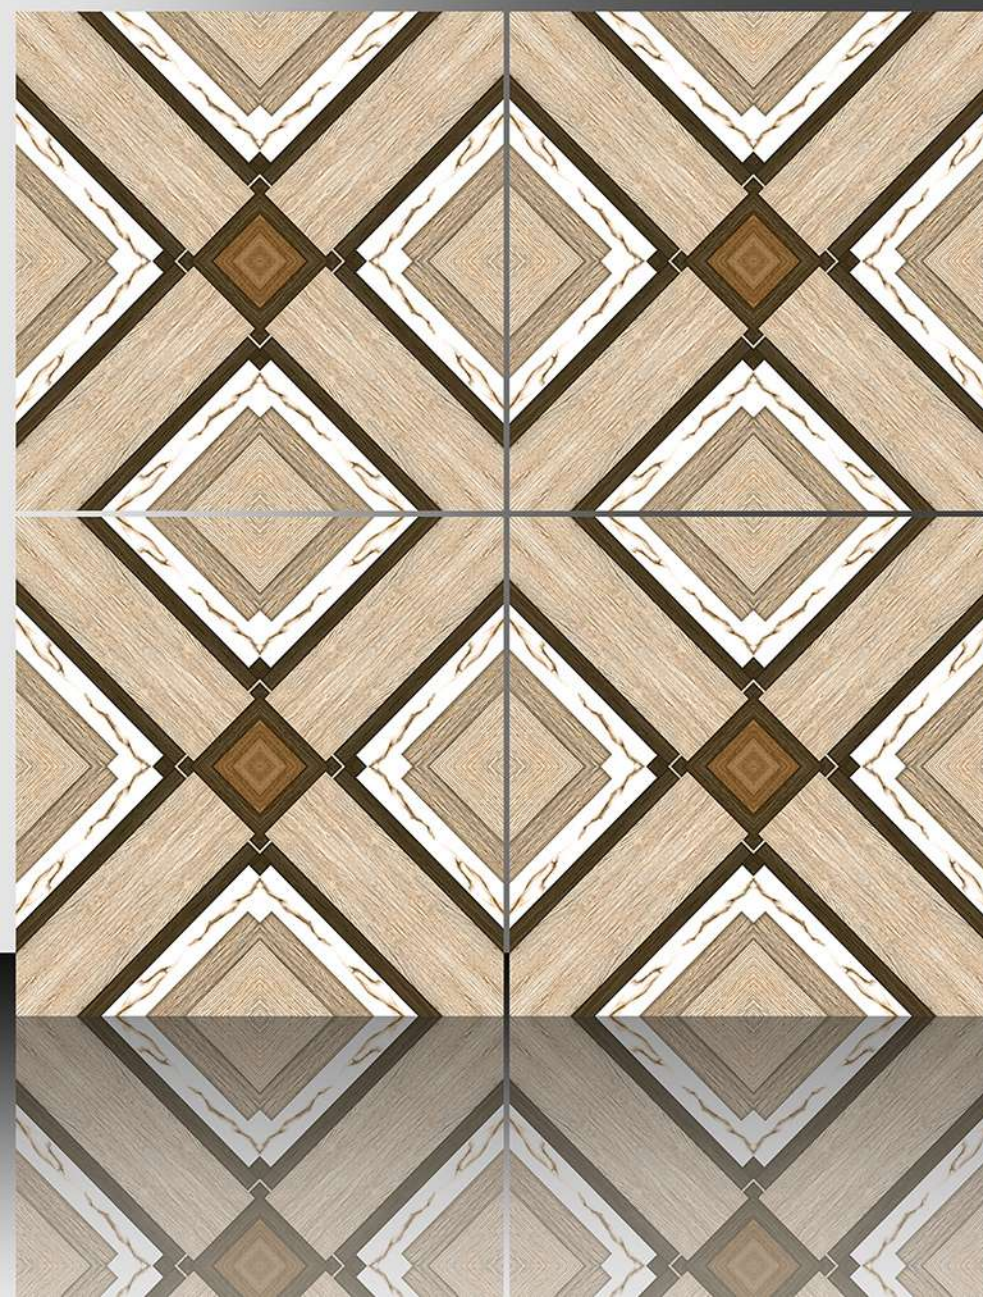

1144

GALICHA SERIES