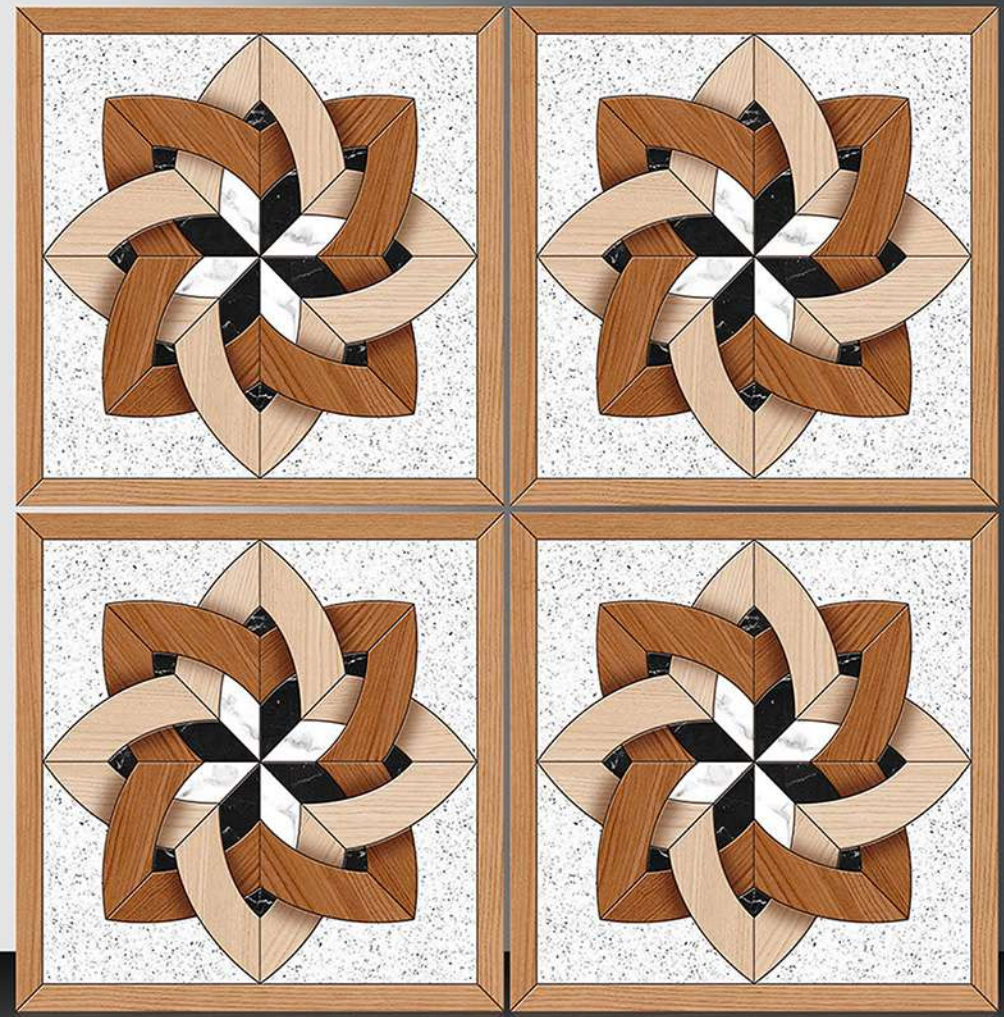

600X600 mm

1139

GALICHA SERIES

WHITE BODY

PORCELAIN TILES

600X600 mm

1140

GALICHA SERIES