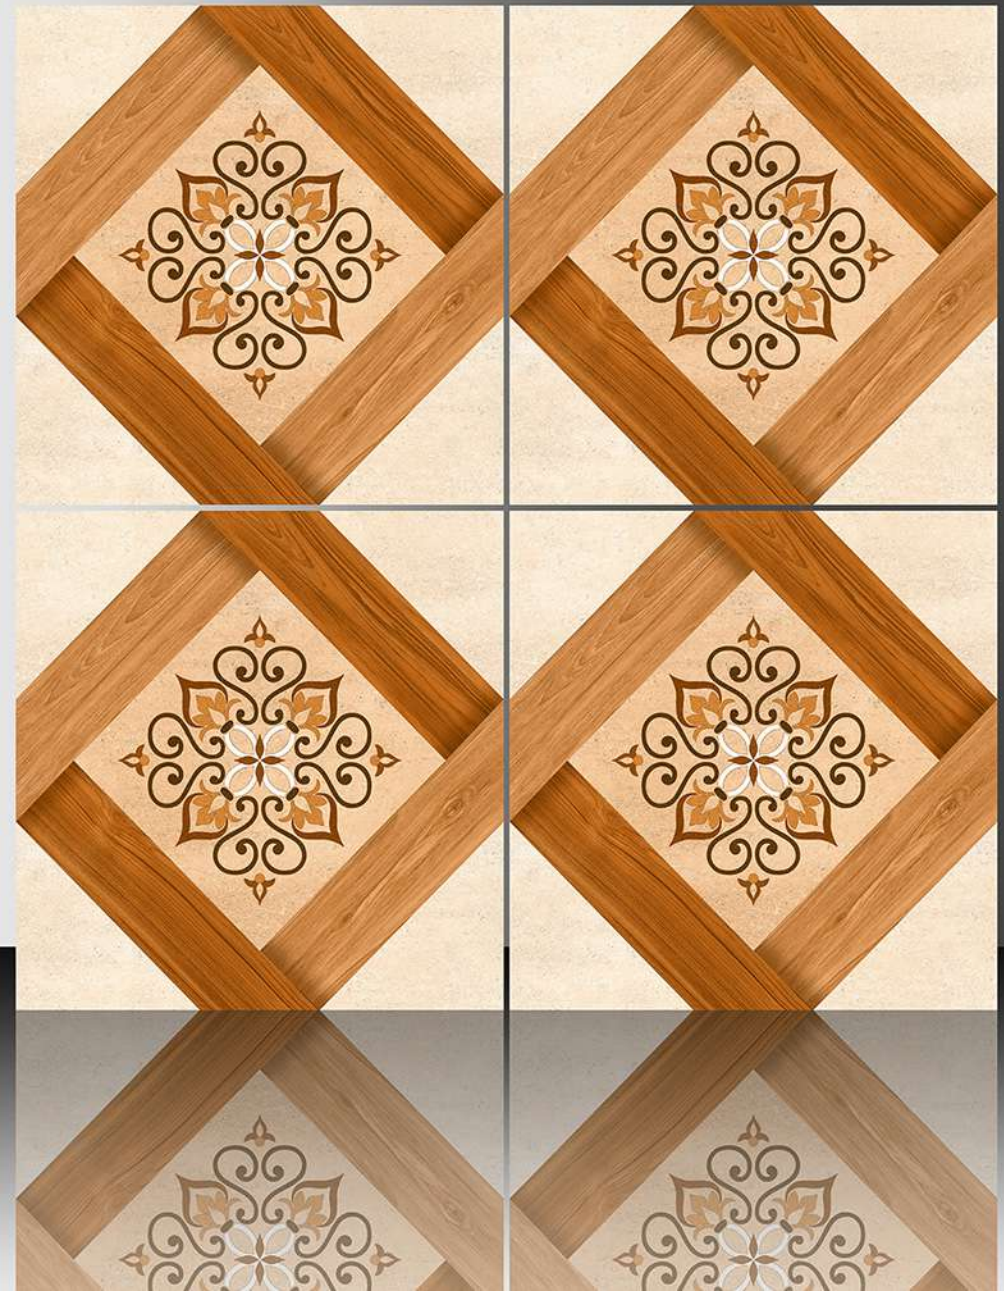

1104

GALICHA SERIES