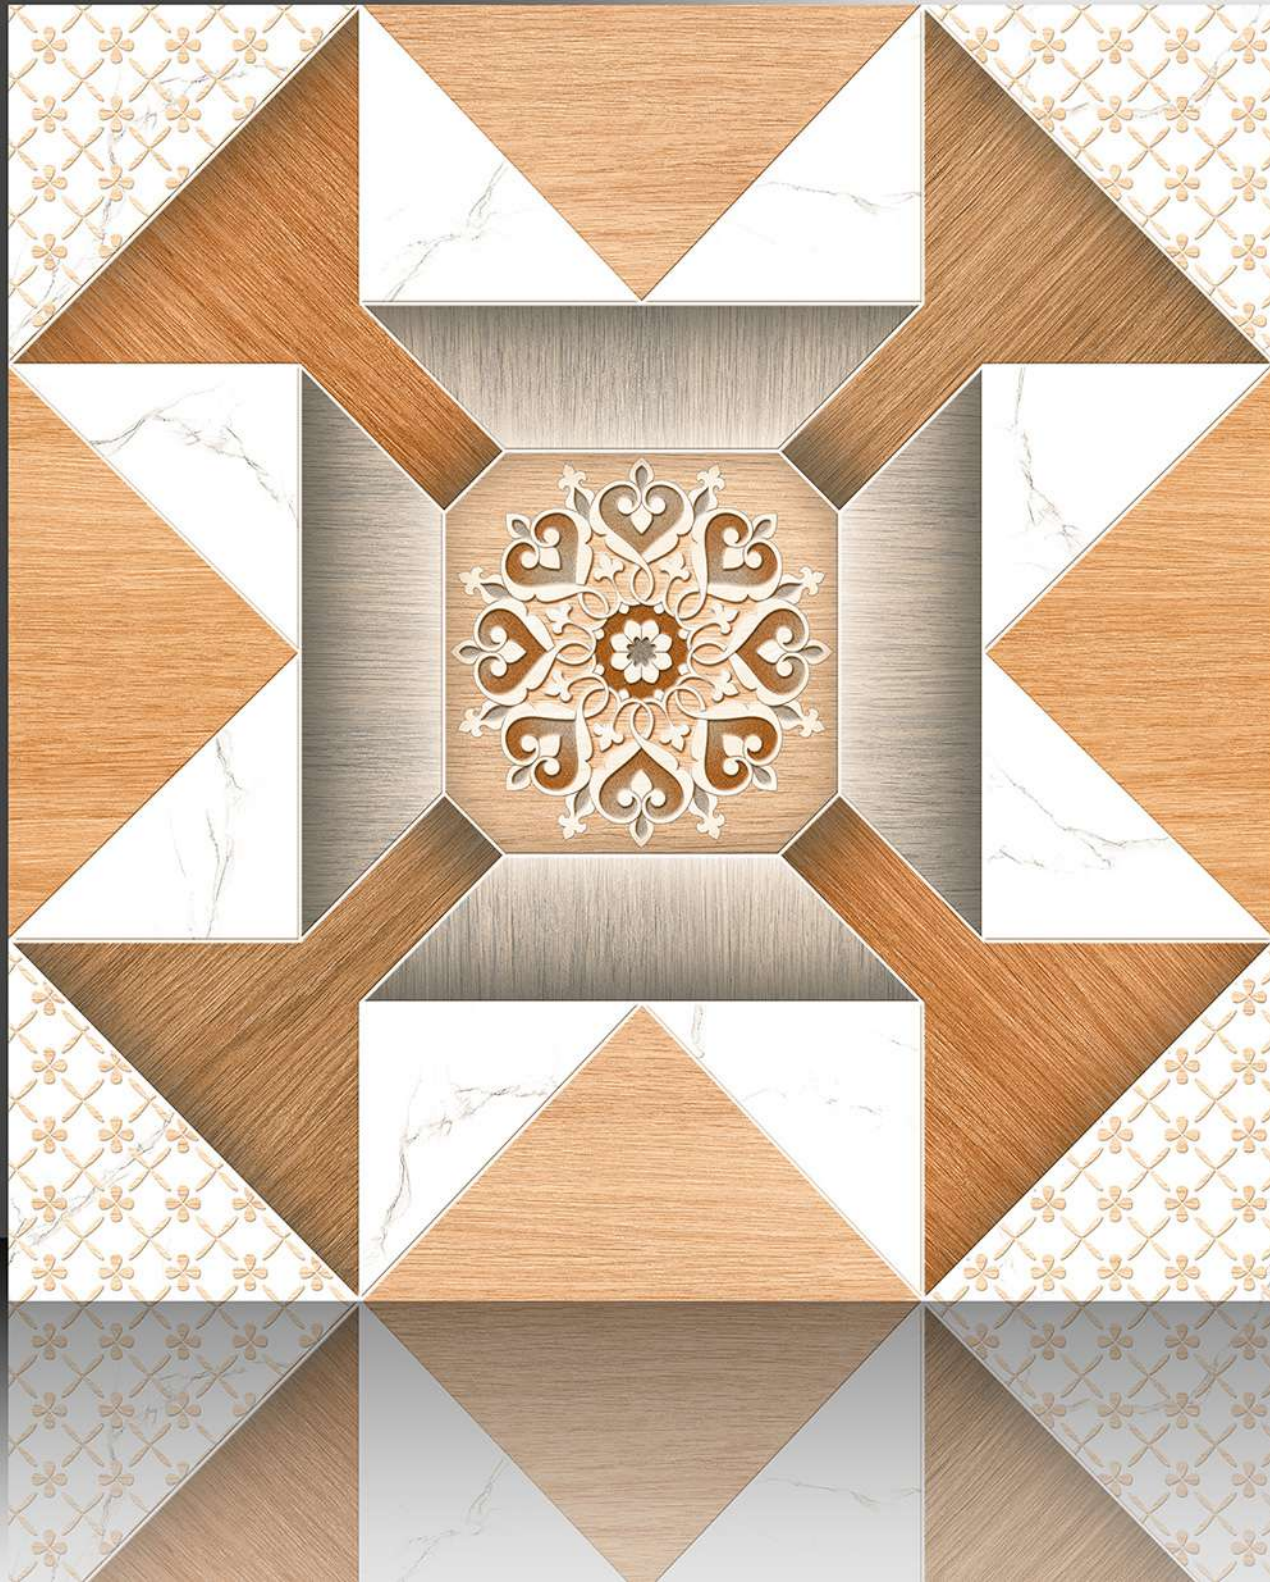

1142

GALICHA SERIES

WHITE BODY

PORCELAIN TILES

600X600 mm

1143

GALICHA SERIES

WHITE BODY