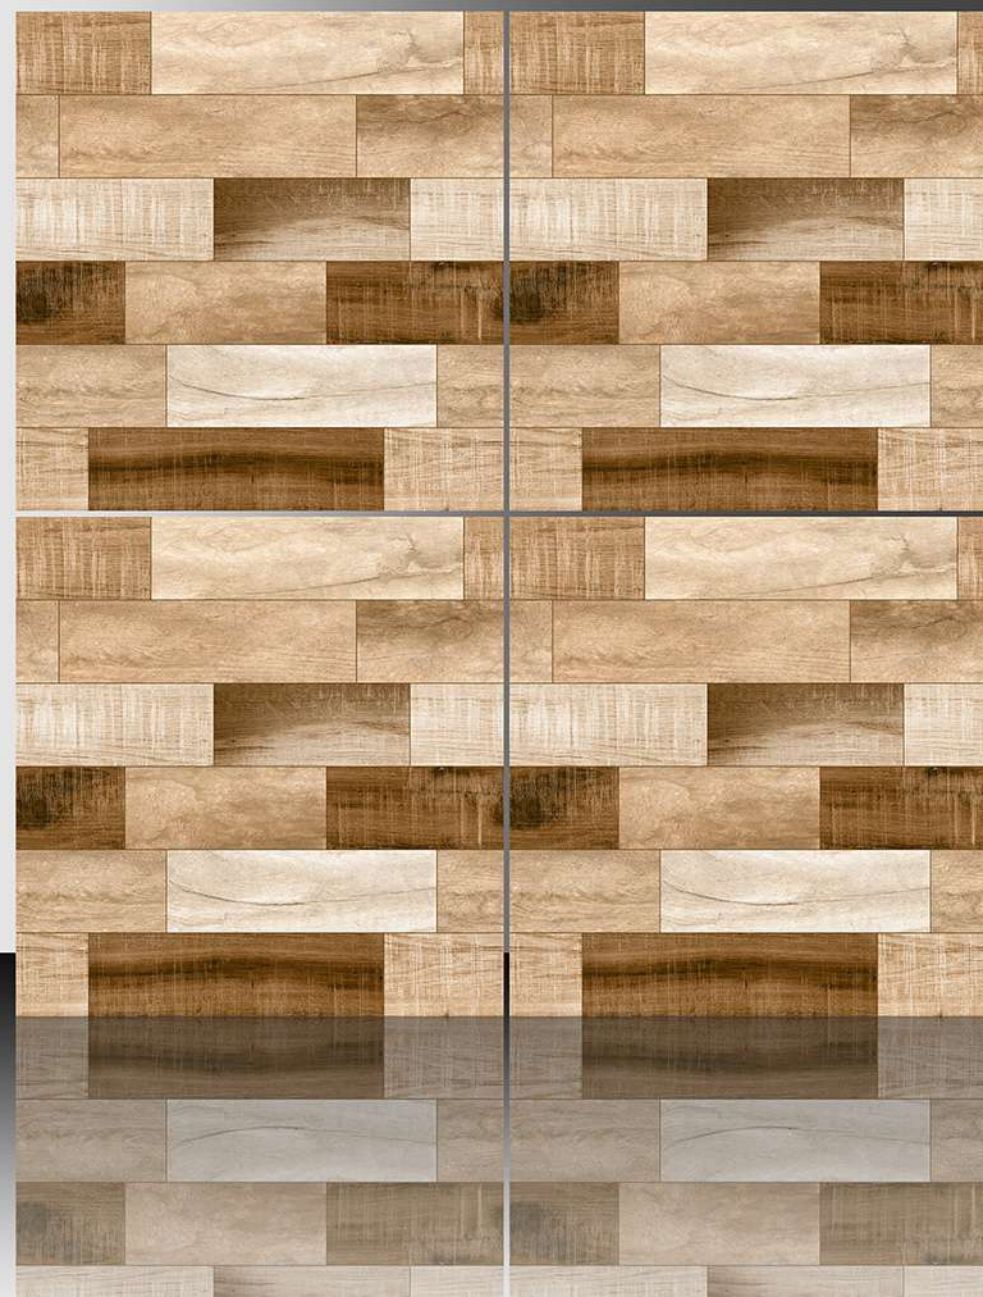

1112

GALICHA SERIES