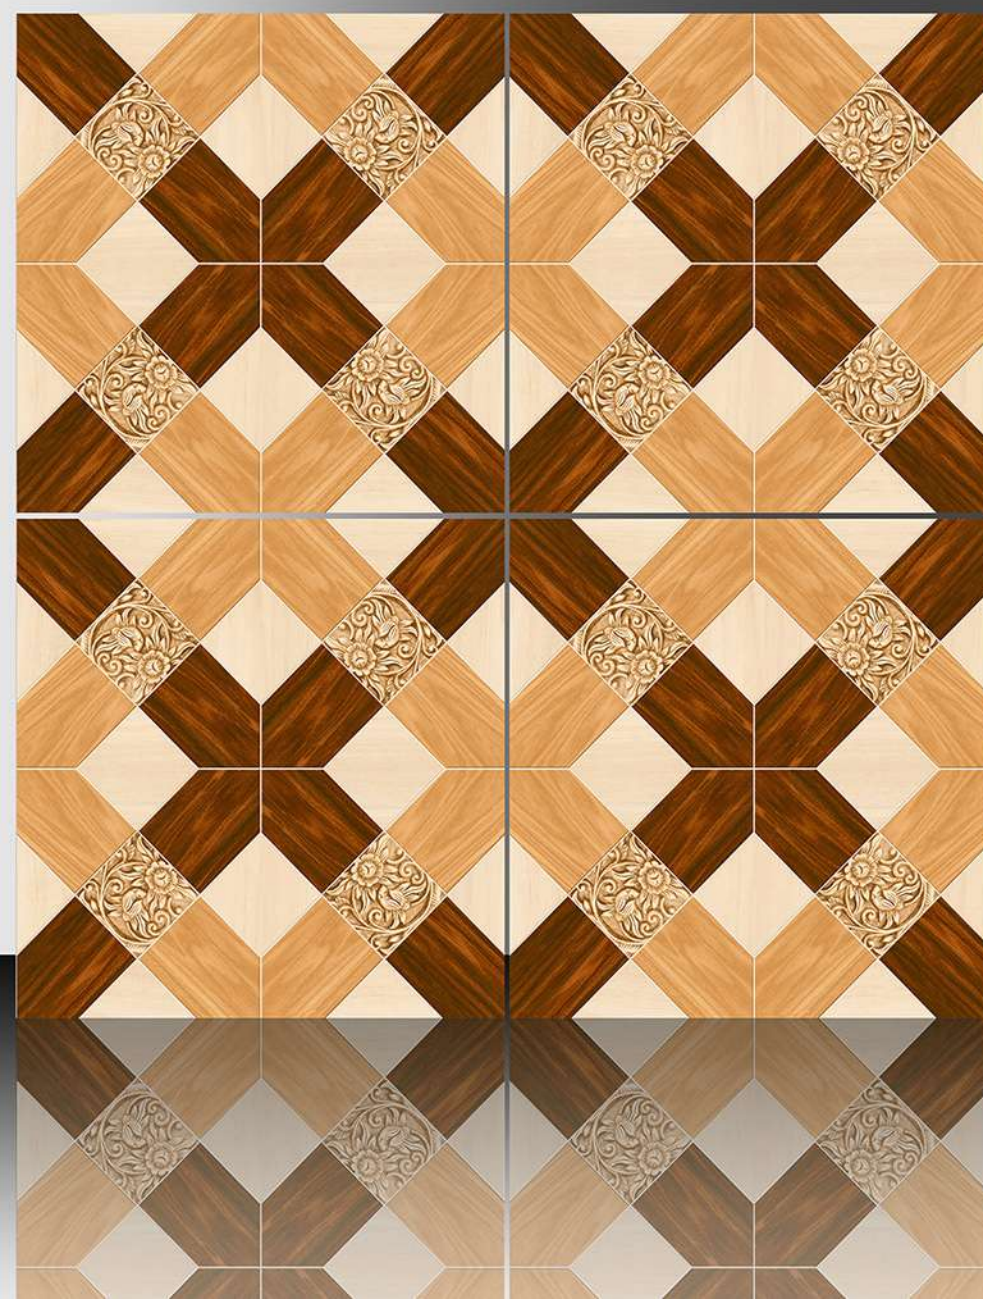

1131

GALICHA SERIES