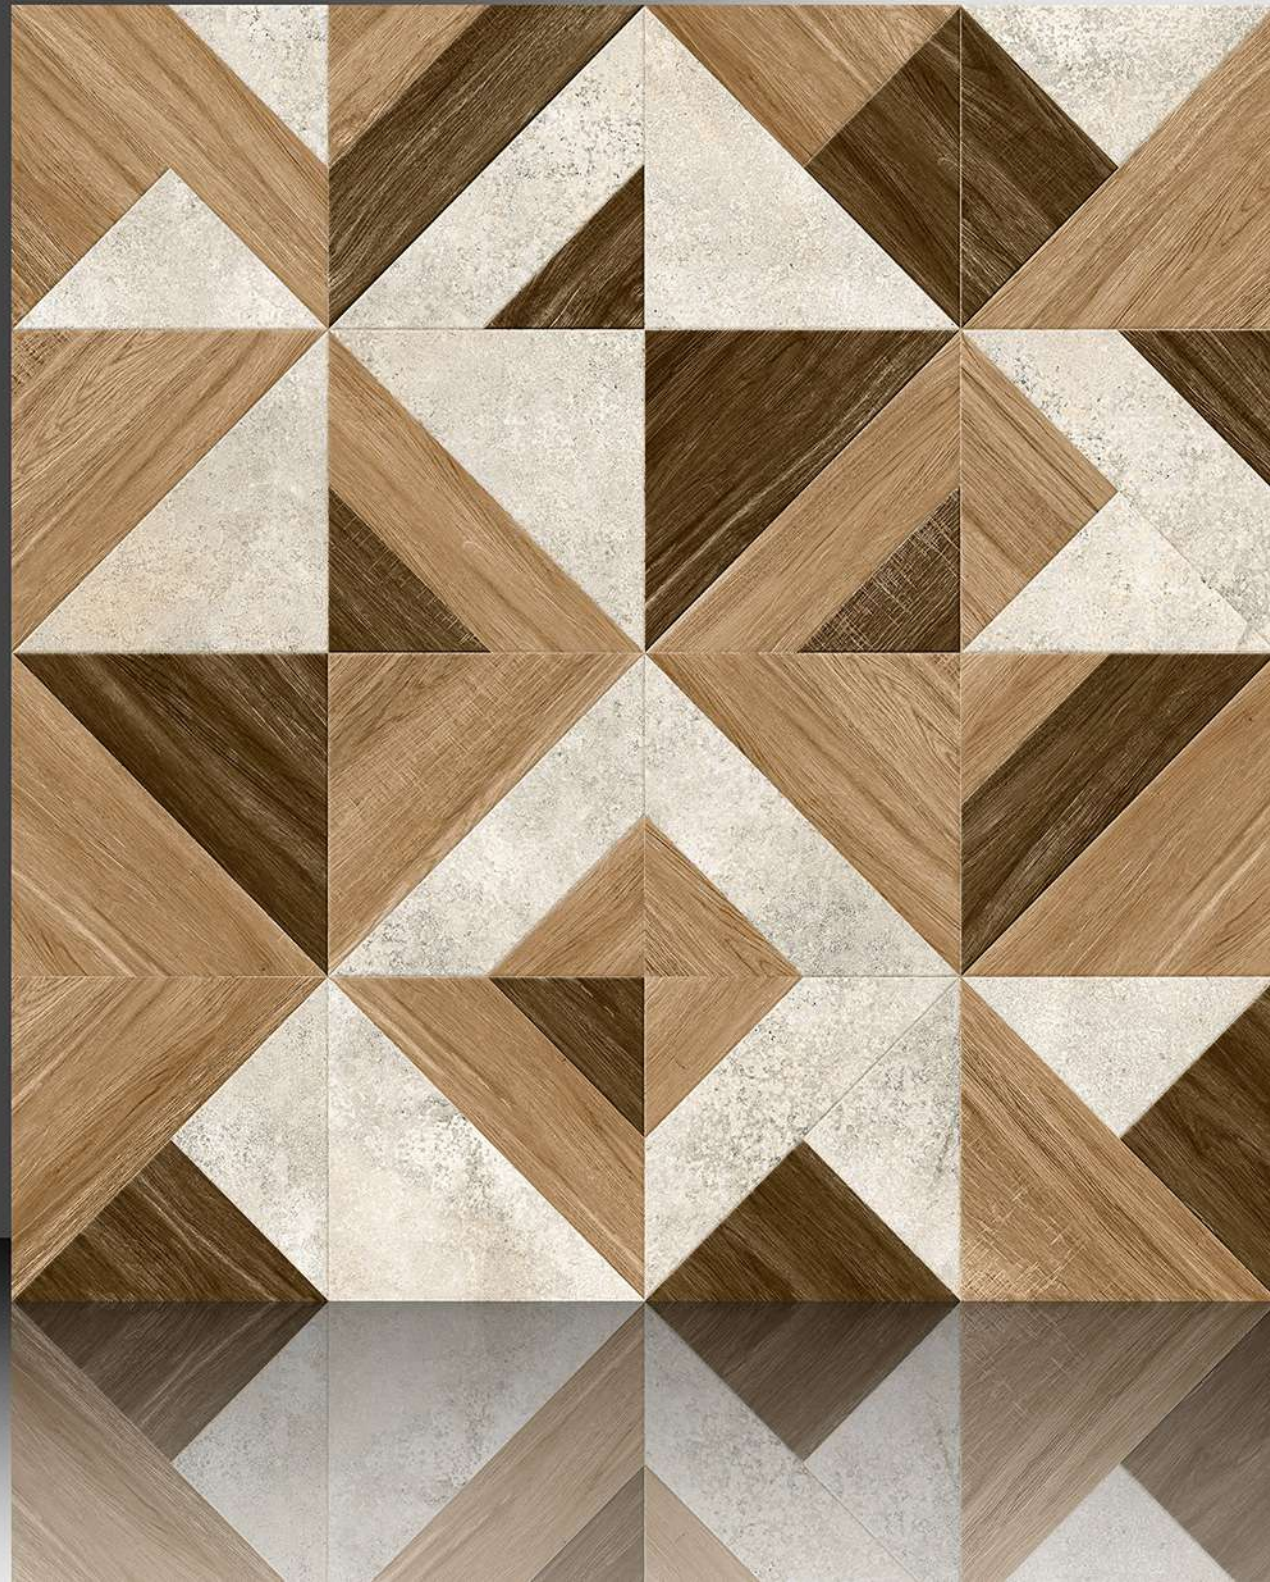

WHITE BODY

PORCELAIN TILES

600X600 mm