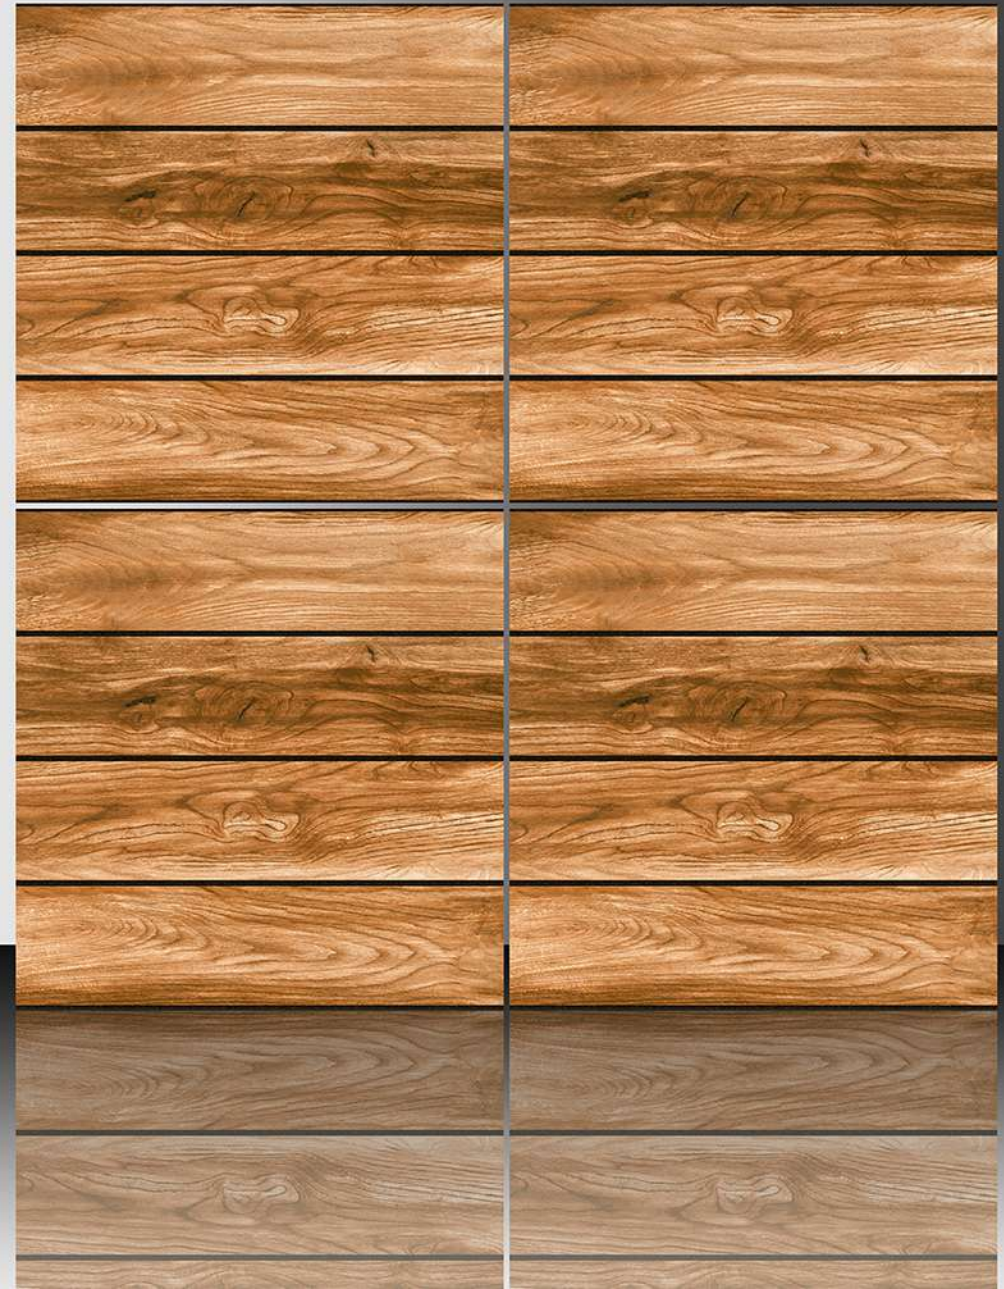

WHITE BODY

PORCELAIN TILES

600X600 mm

1117

GALICHA SERIES

WHITE BODY

PORCELAIN TILES

600X600 mm