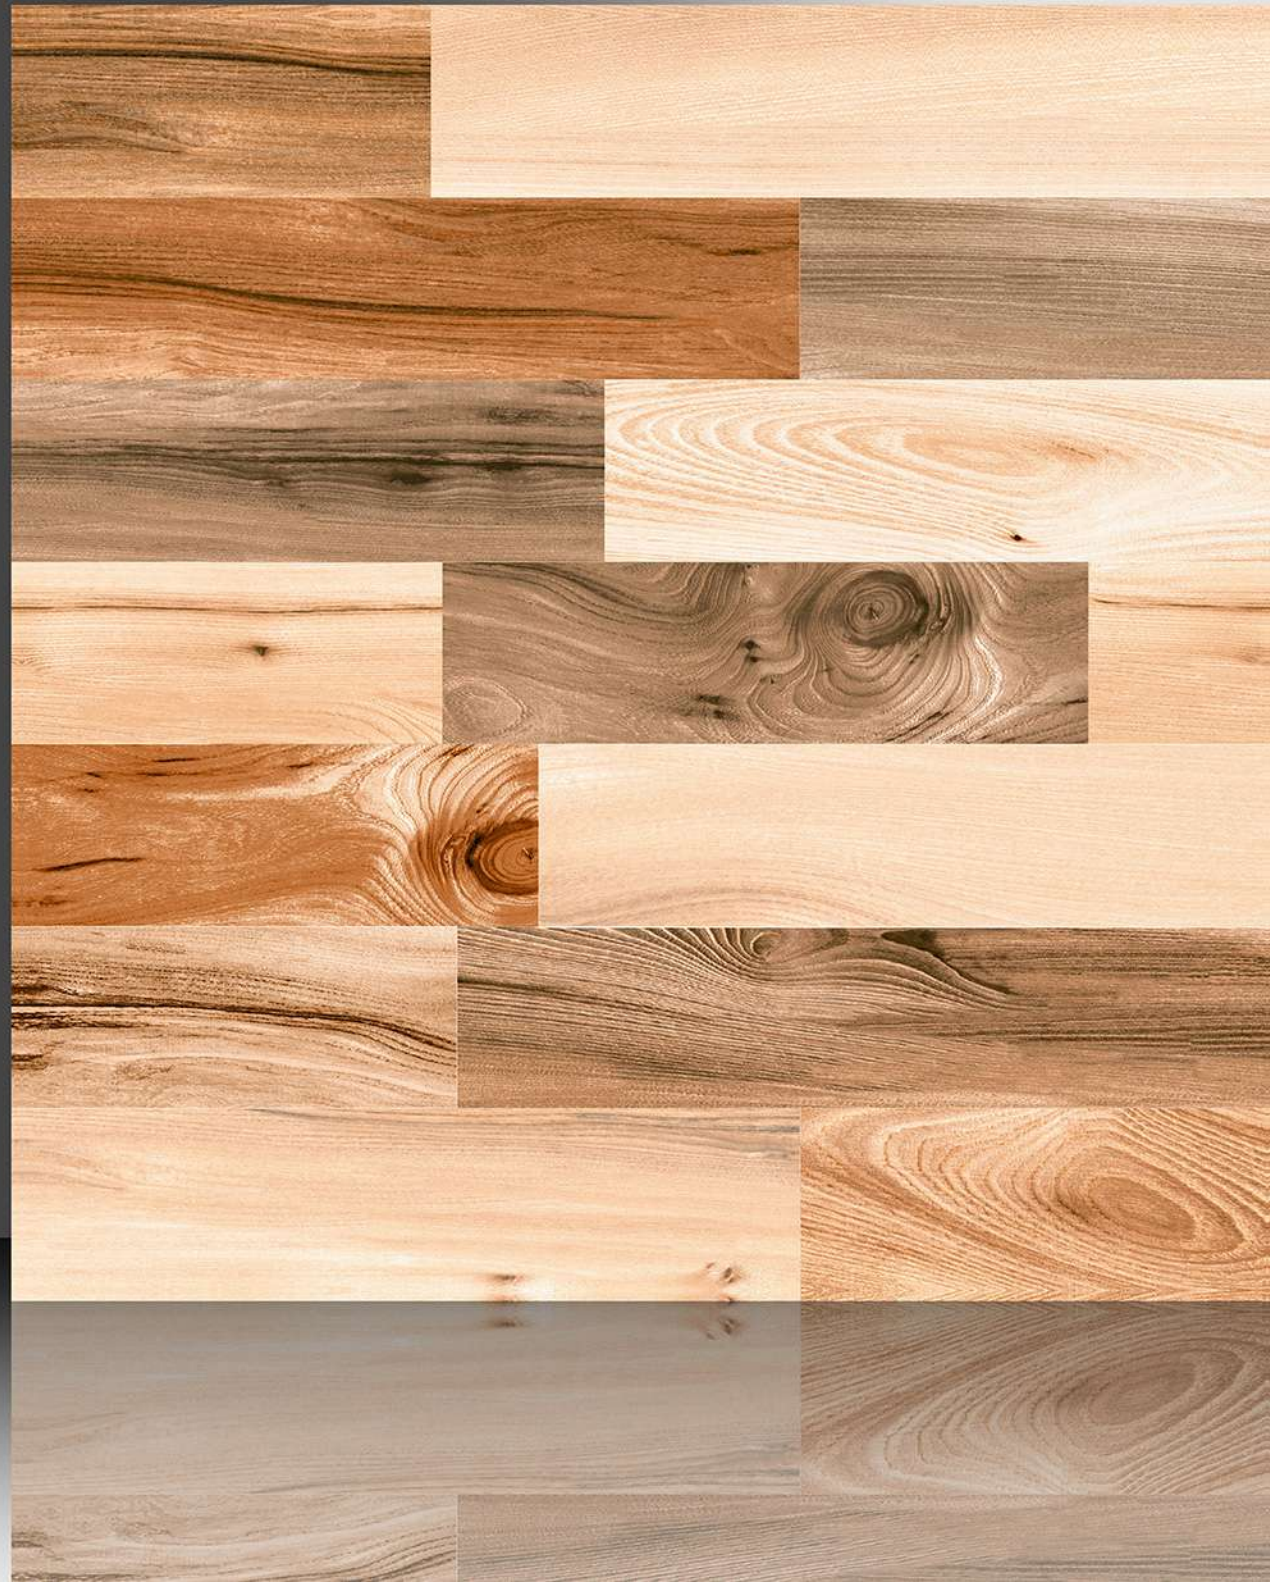

600X600 mm

1115

GALICHA SERIES

WHITE BODY

PORCELAIN TILES

600X600 mm

1116

GALICHA SERIES