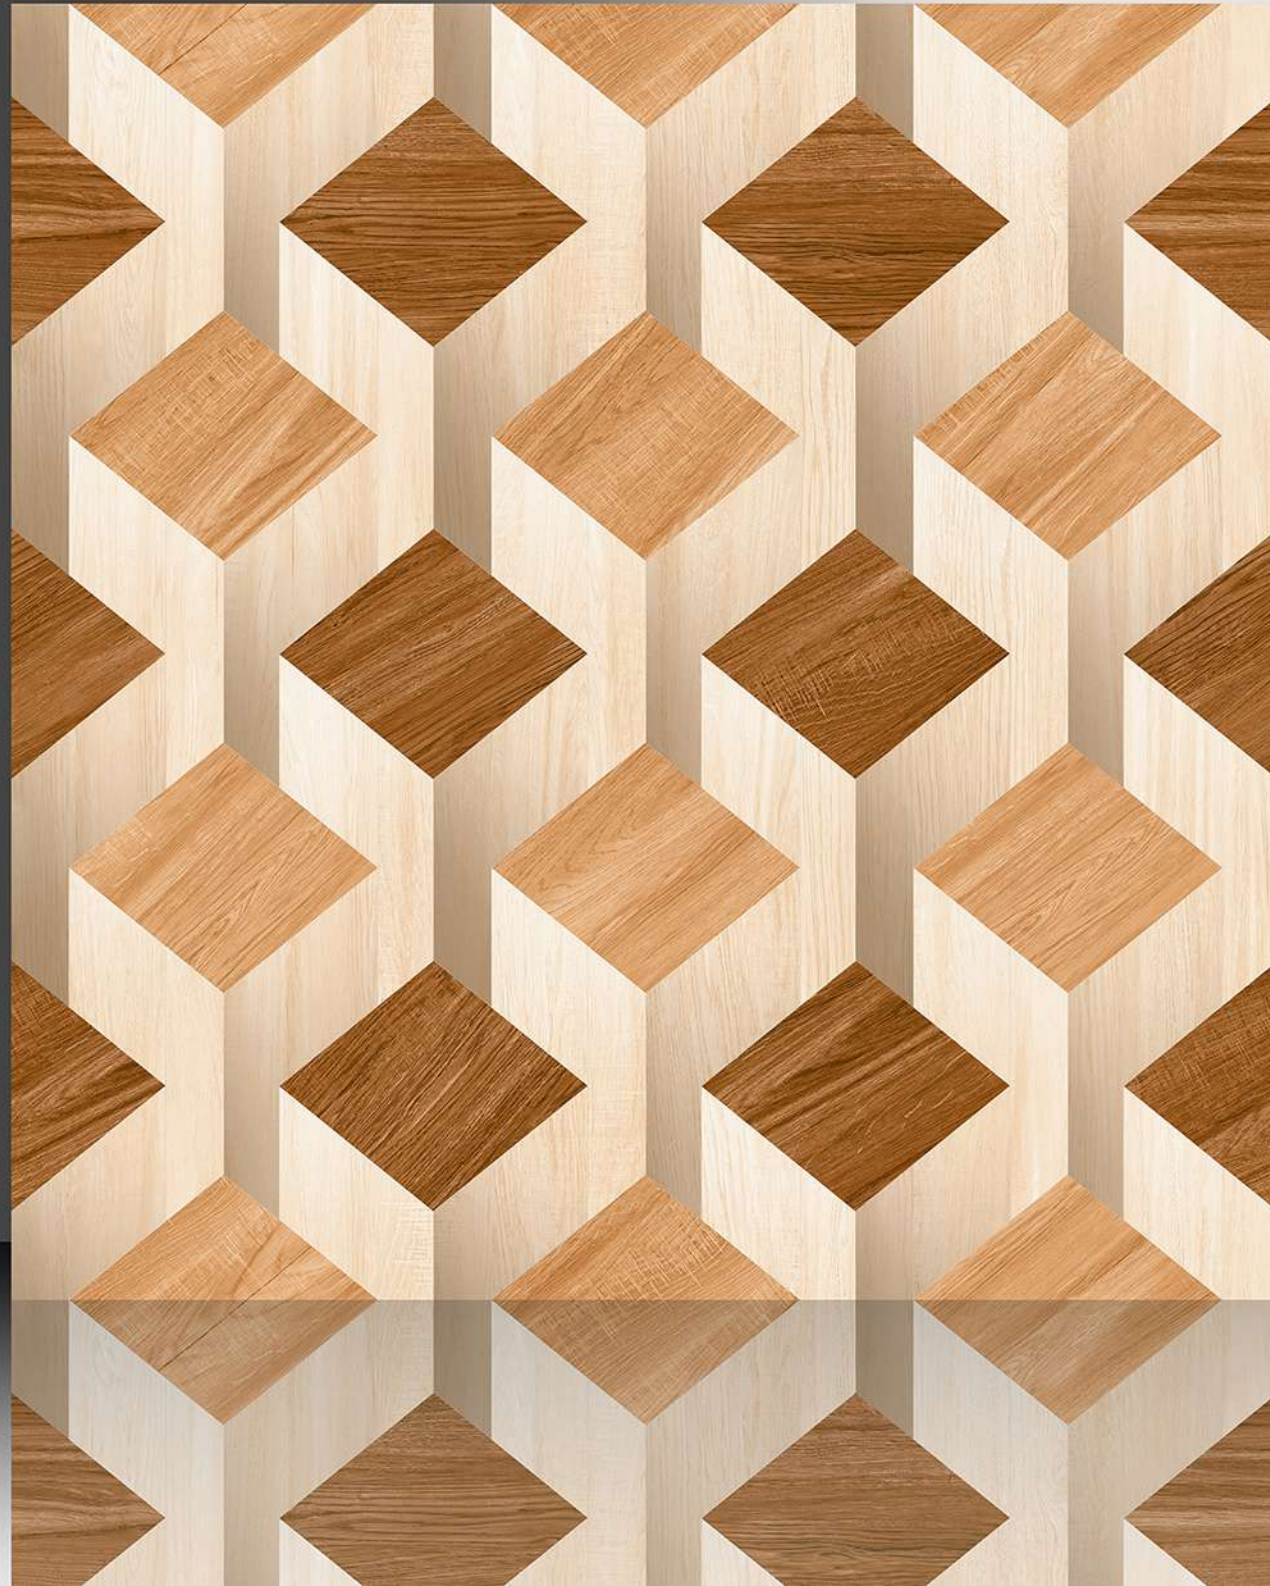

1134

GALICHA SERIES

WHITE BODY

PORCELAIN TILES

600X600 mm

1135

GALICHA SERIES

WHITE BODY