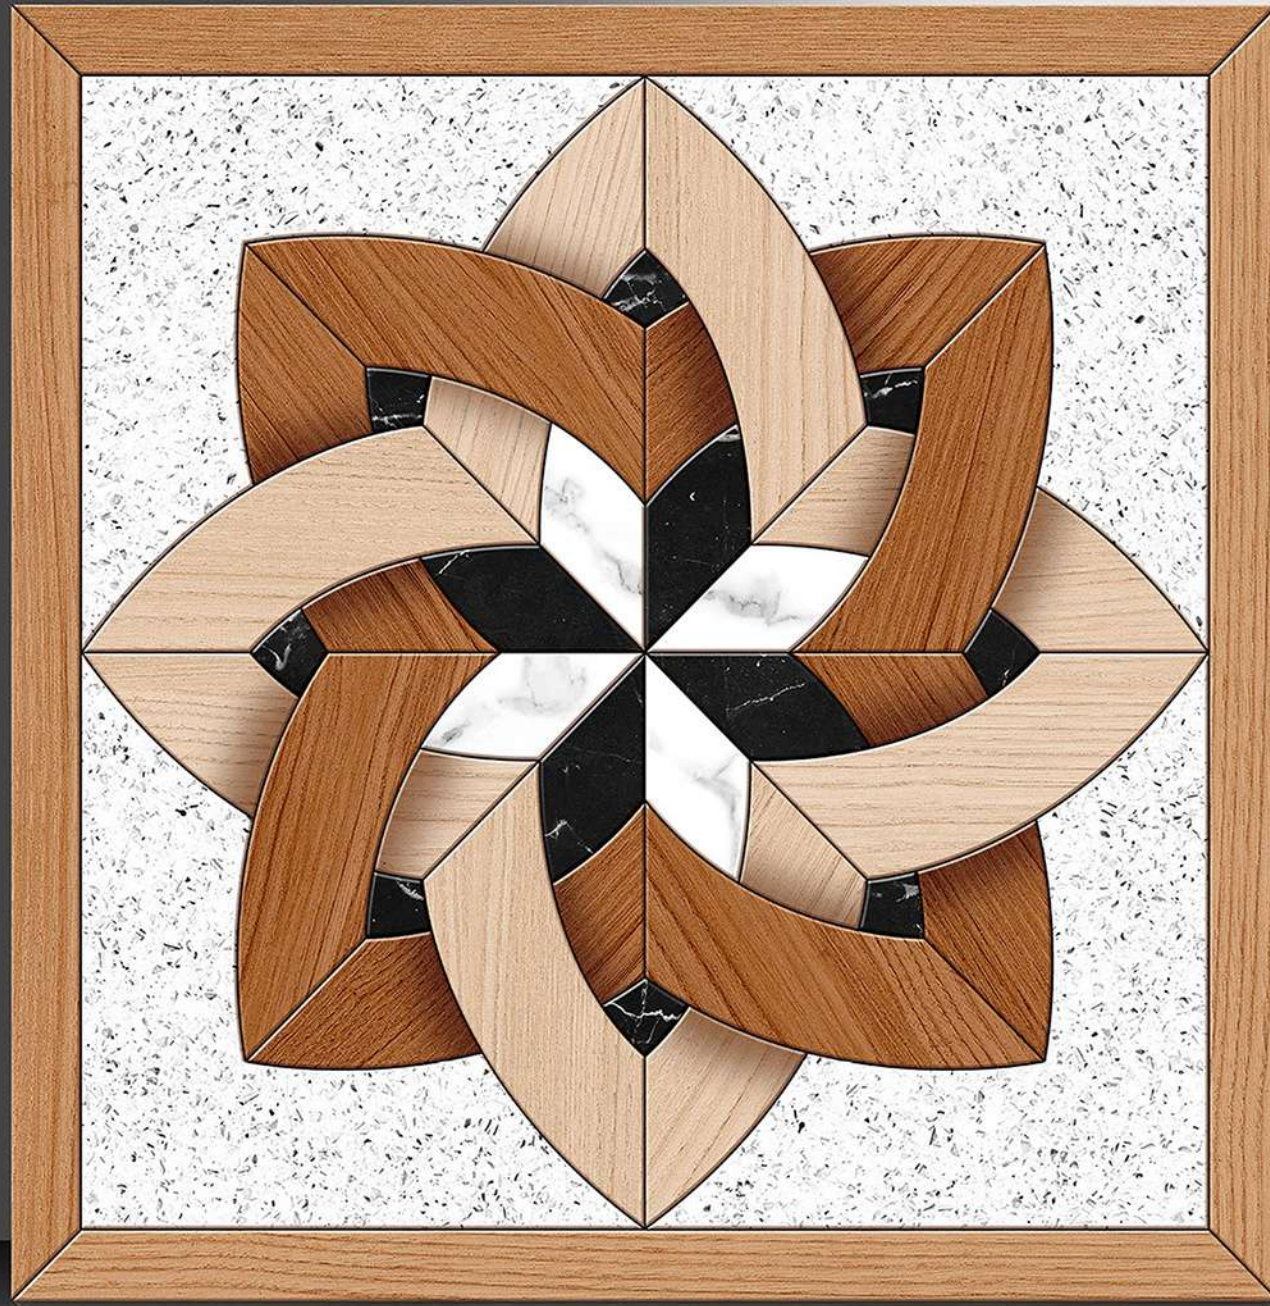

600X600 mm

1139

GALICHA SERIES

WHITE BODY

PORCELAIN TILES

600X600 mm

1140

GALICHA SERIES