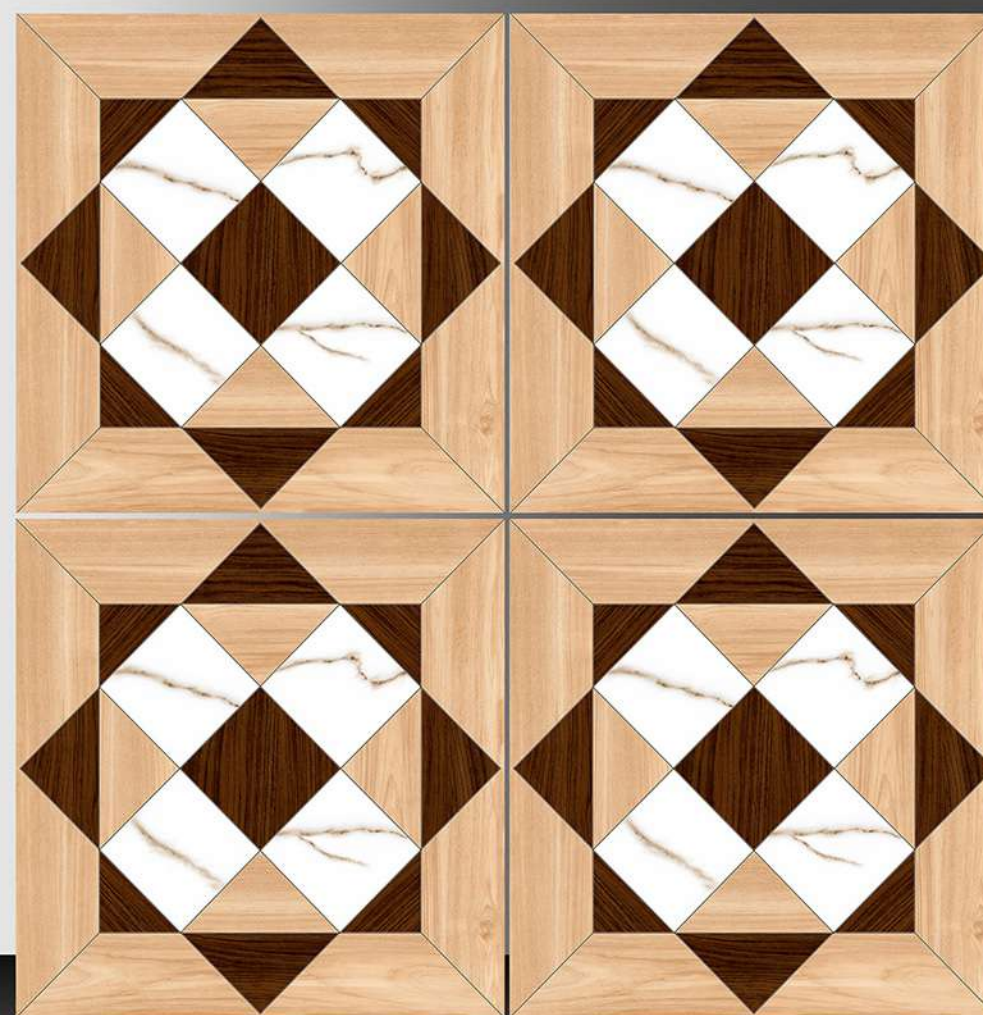

600X600 mm

1131

GALICHA SERIES

WHITE BODY

PORCELAIN TILES

600X600 mm

1132

GALICHA SERIES