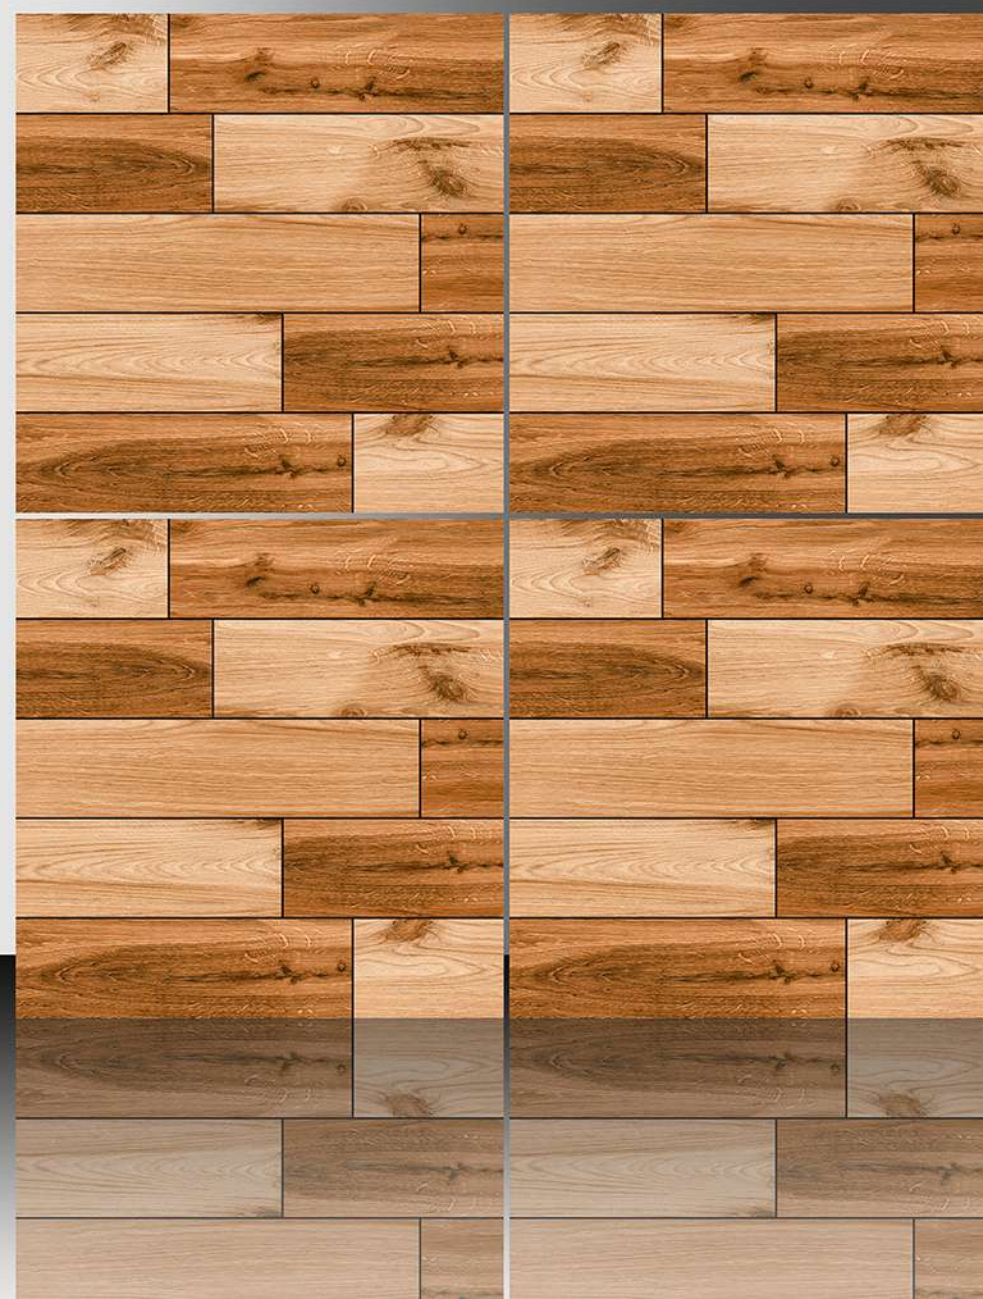

1107

GALICHA SERIES