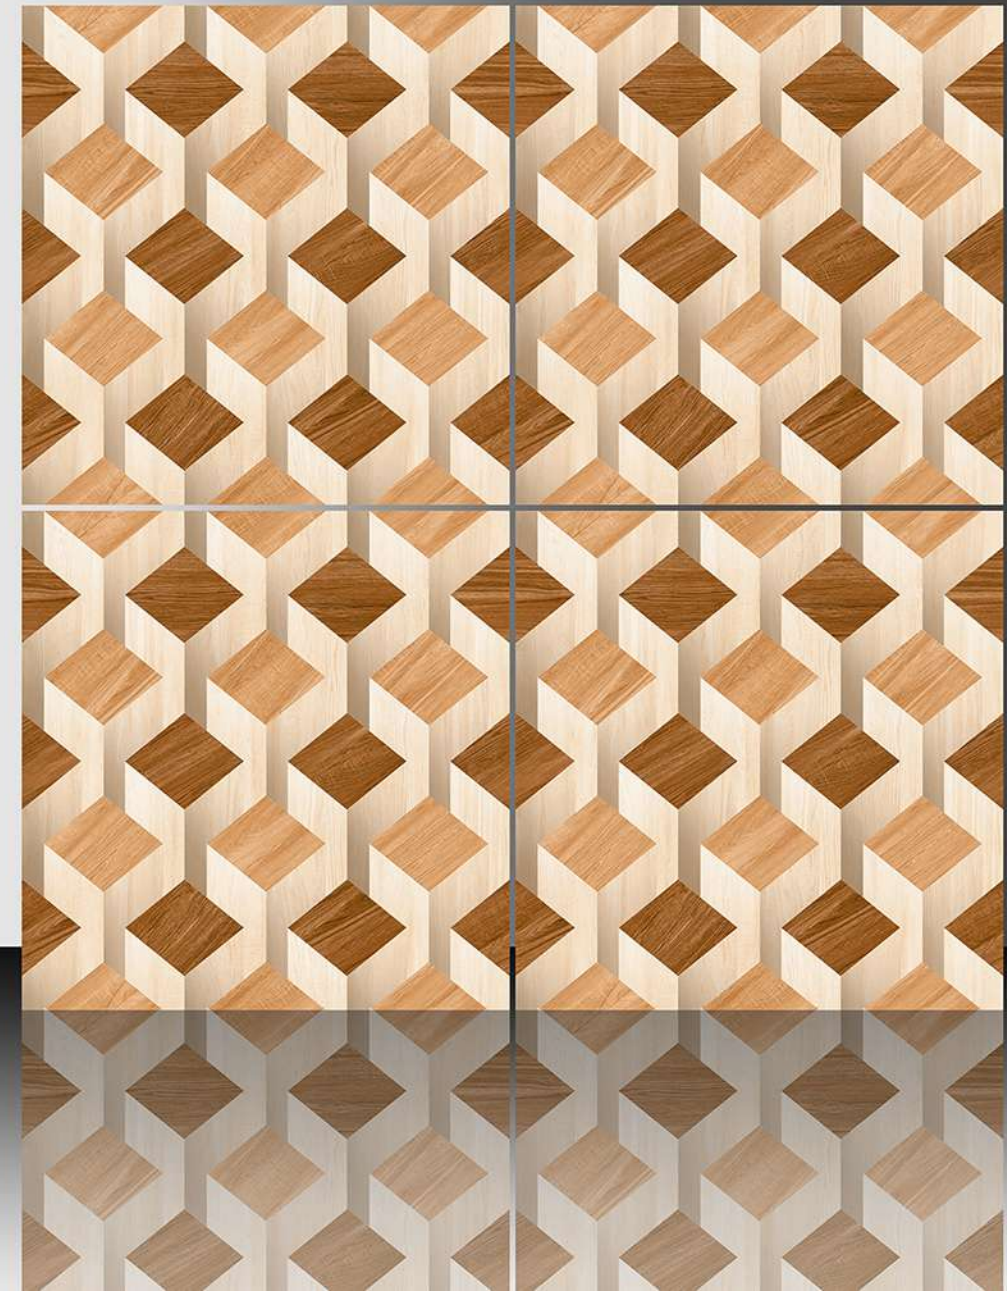

1134

GALICHA SERIES

WHITE BODY

PORCELAIN TILES

600X600 mm

1135

GALICHA SERIES

WHITE BODY