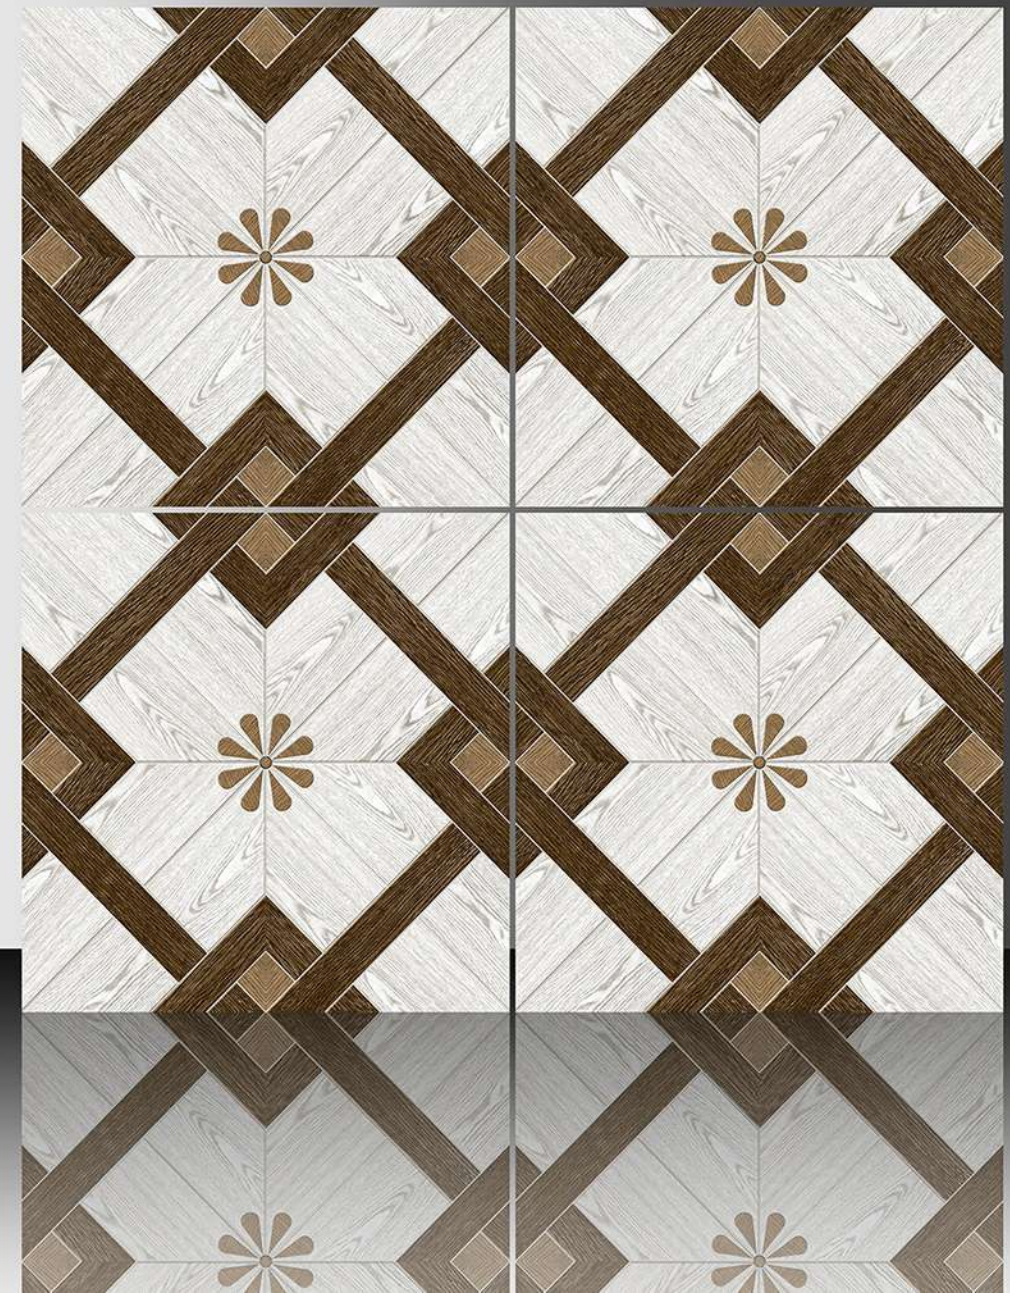

1123

GALICHA SERIES