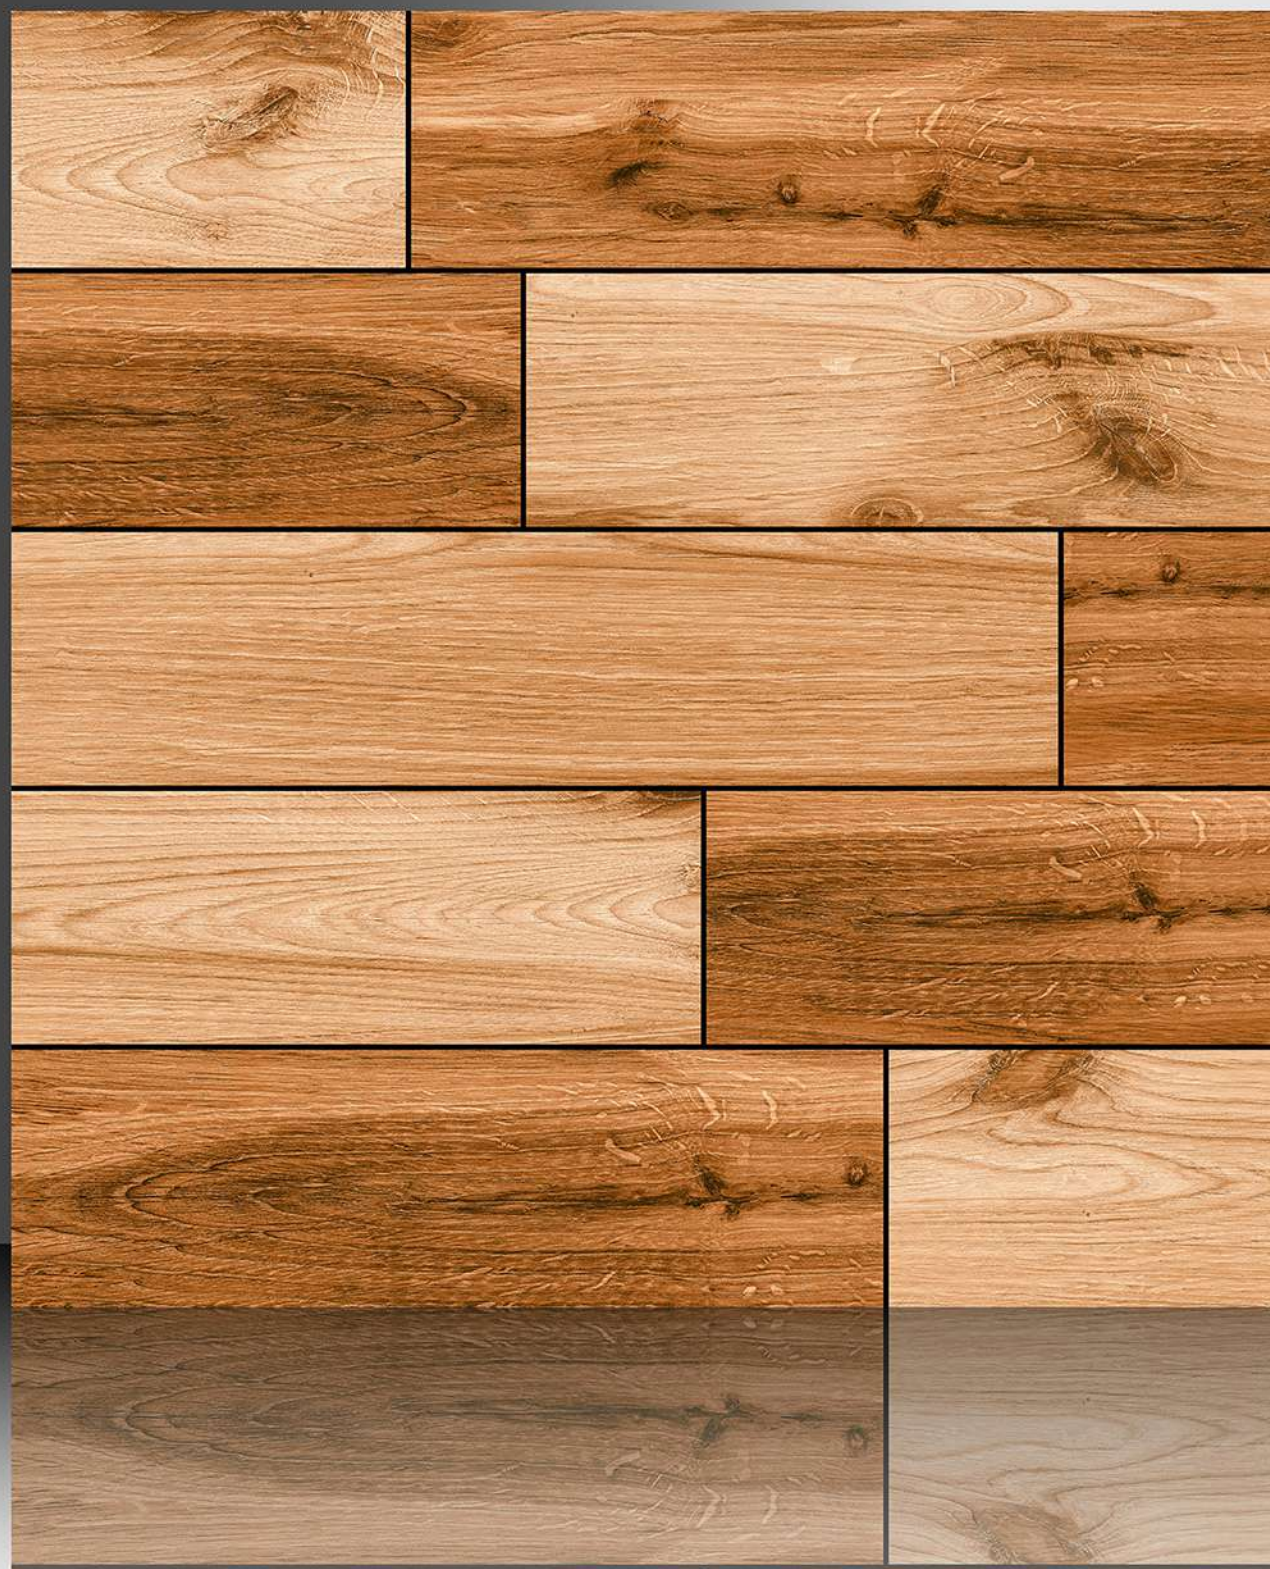

WHITE BODY

PORCELAIN TILES

600X600 mm