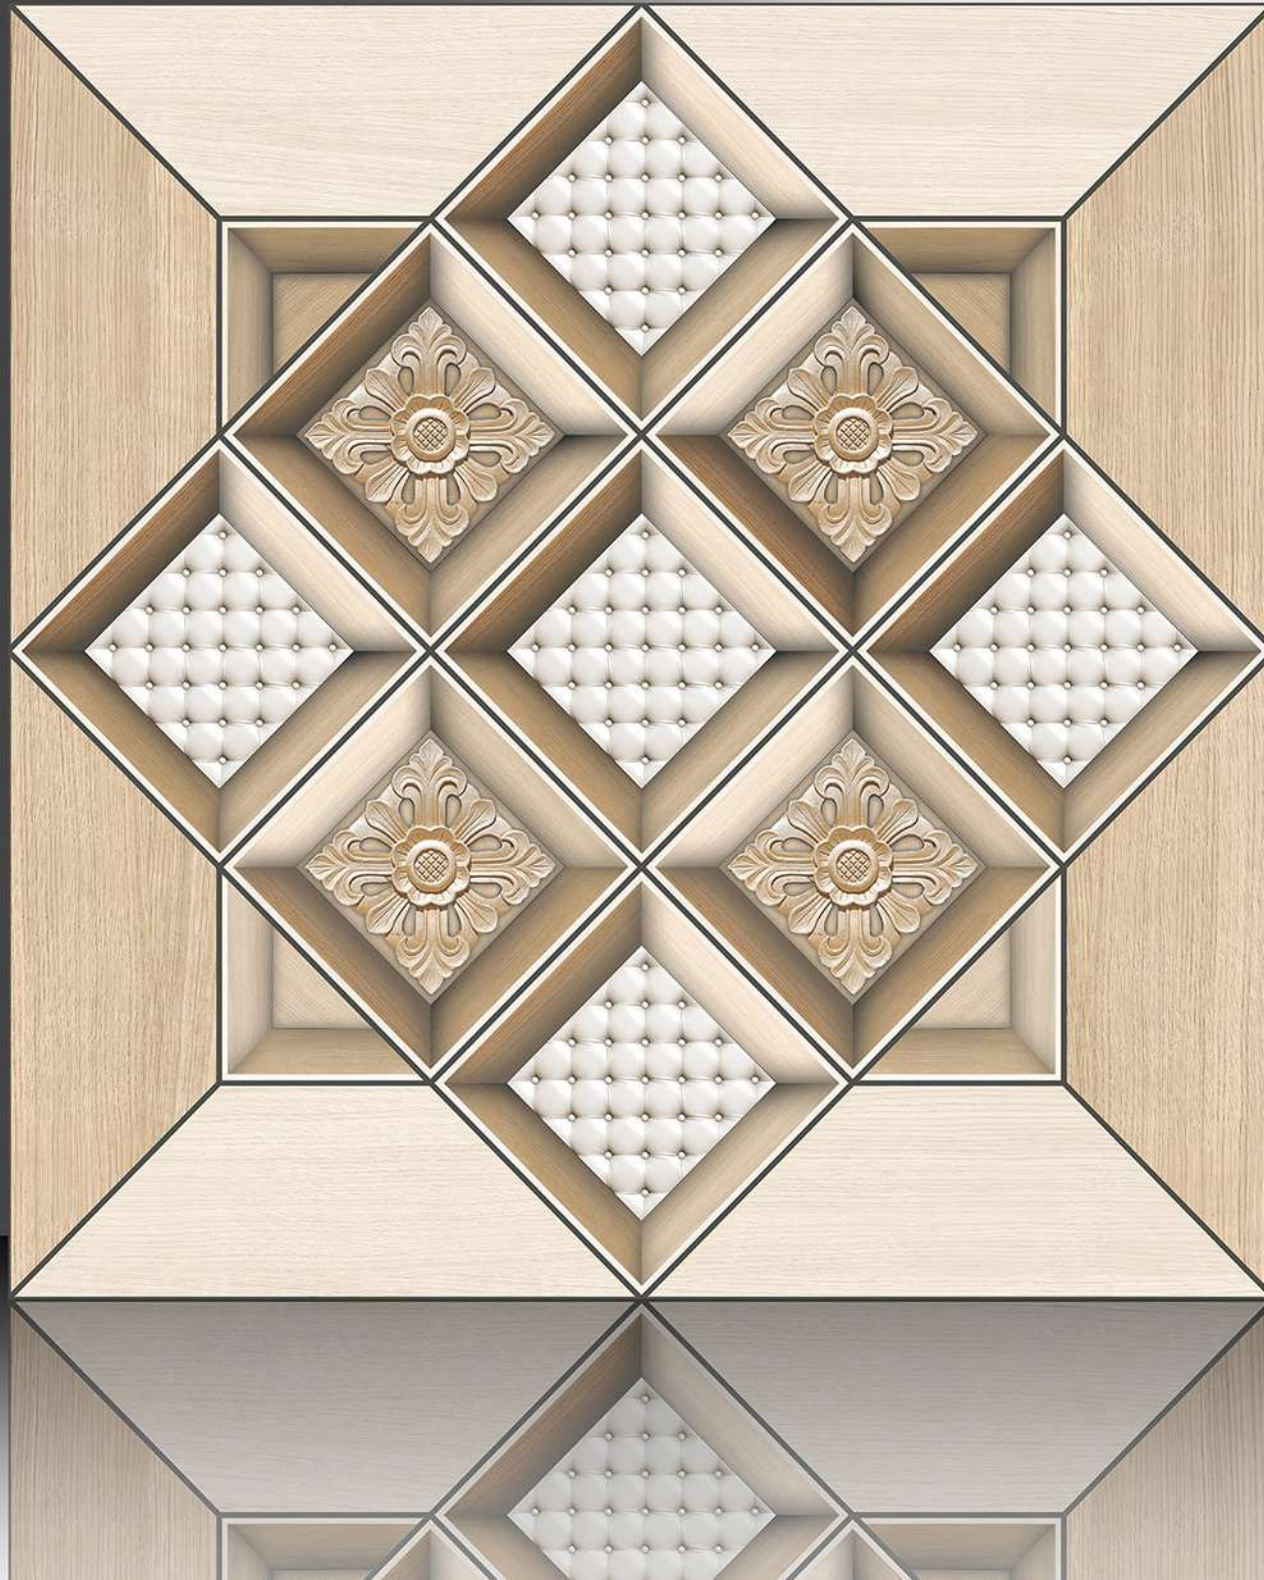

WHITE BODY

PORCELAIN TILES

600X600 mm