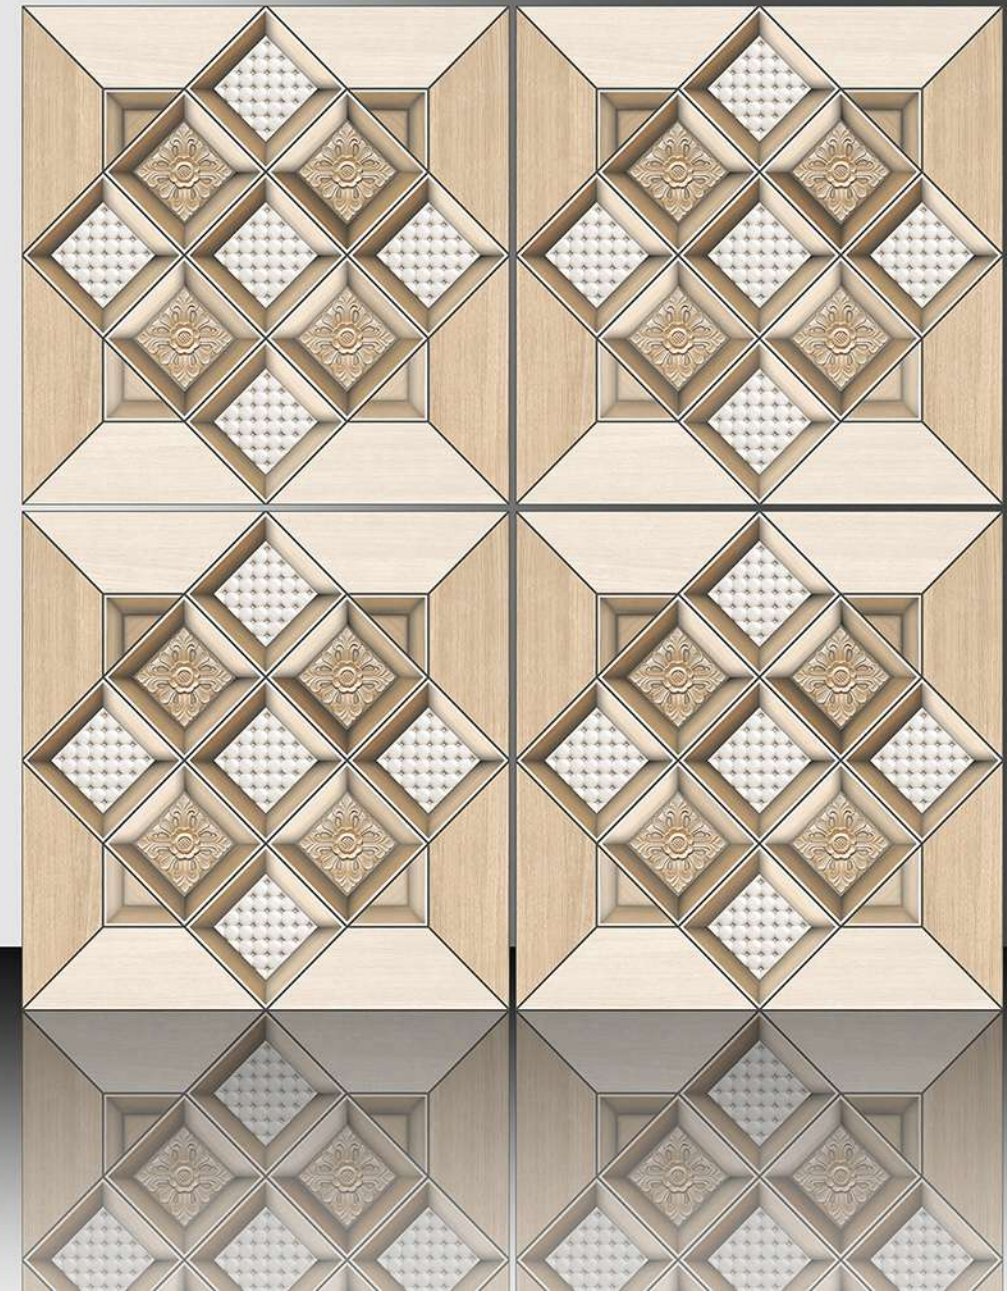

1120

GALICHA SERIES