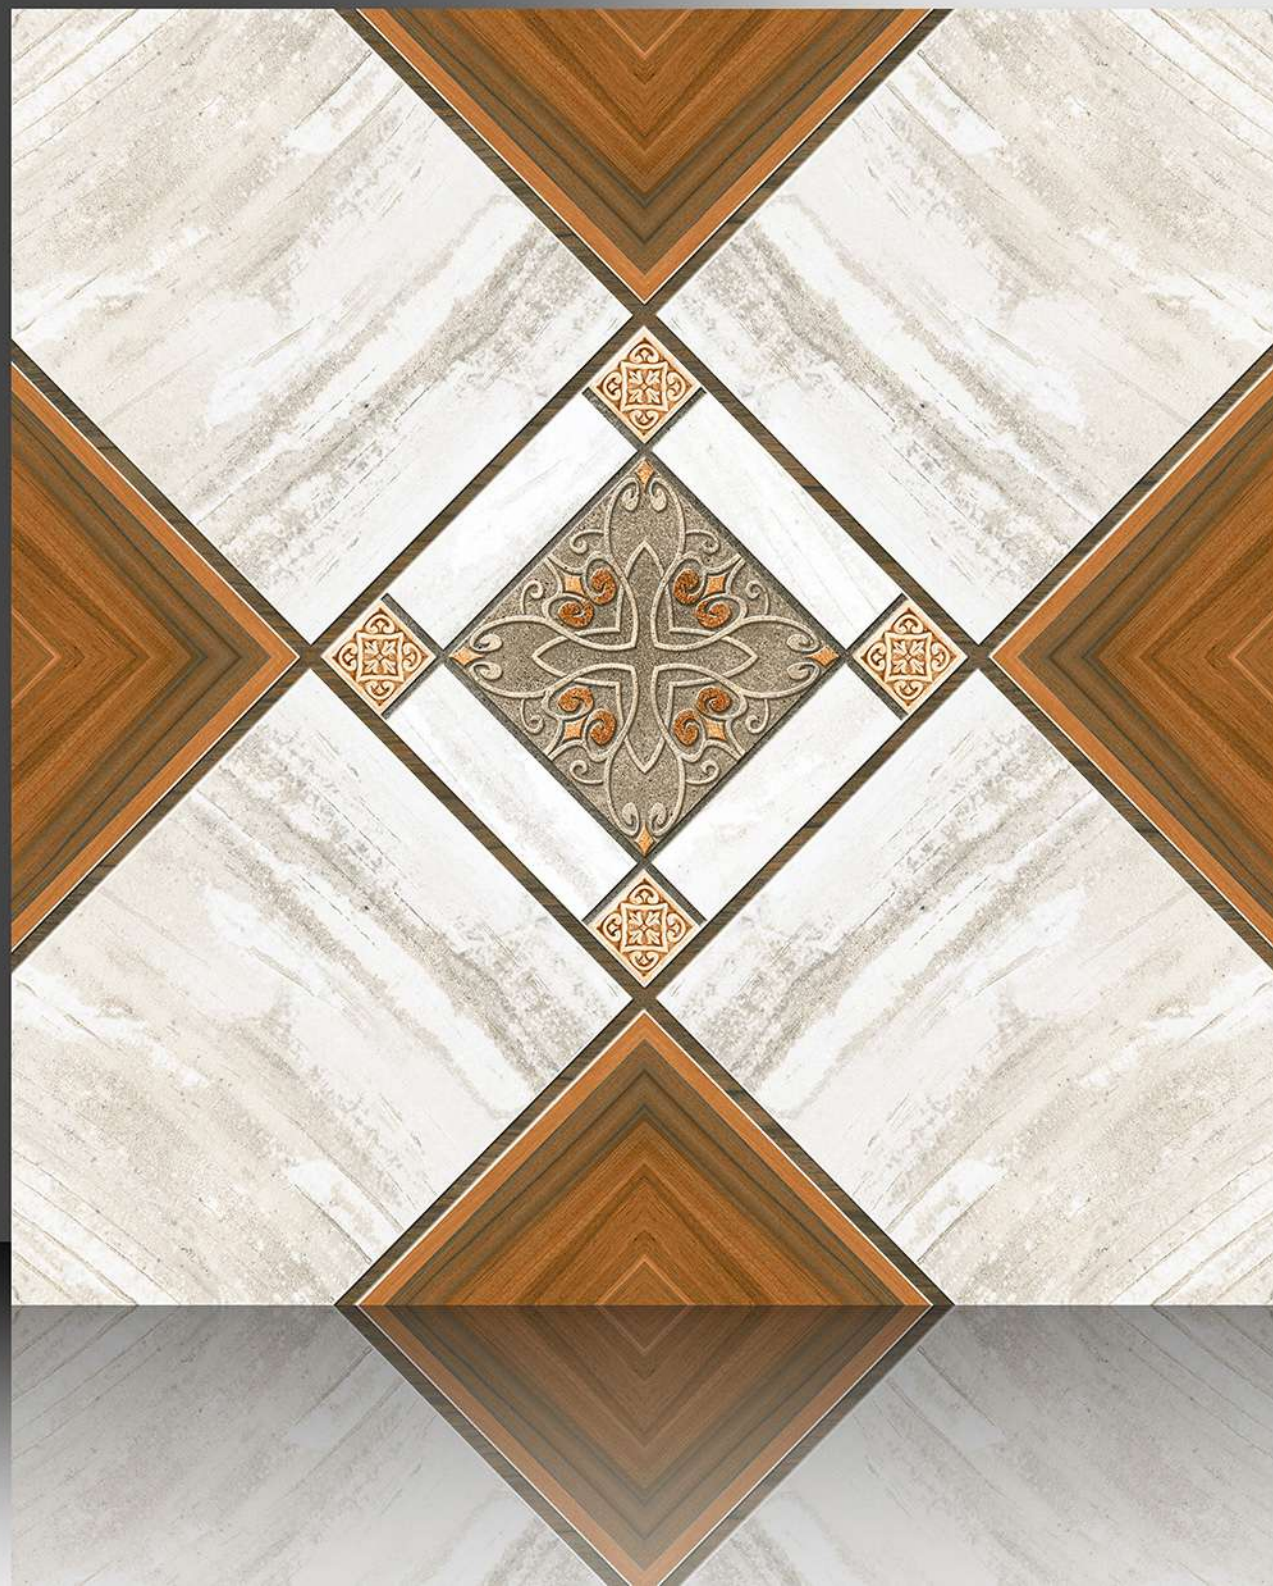

600X600 mm

1123

GALICHA SERIES

WHITE BODY

PORCELAIN TILES

600X600 mm

1124

GALICHA SERIES