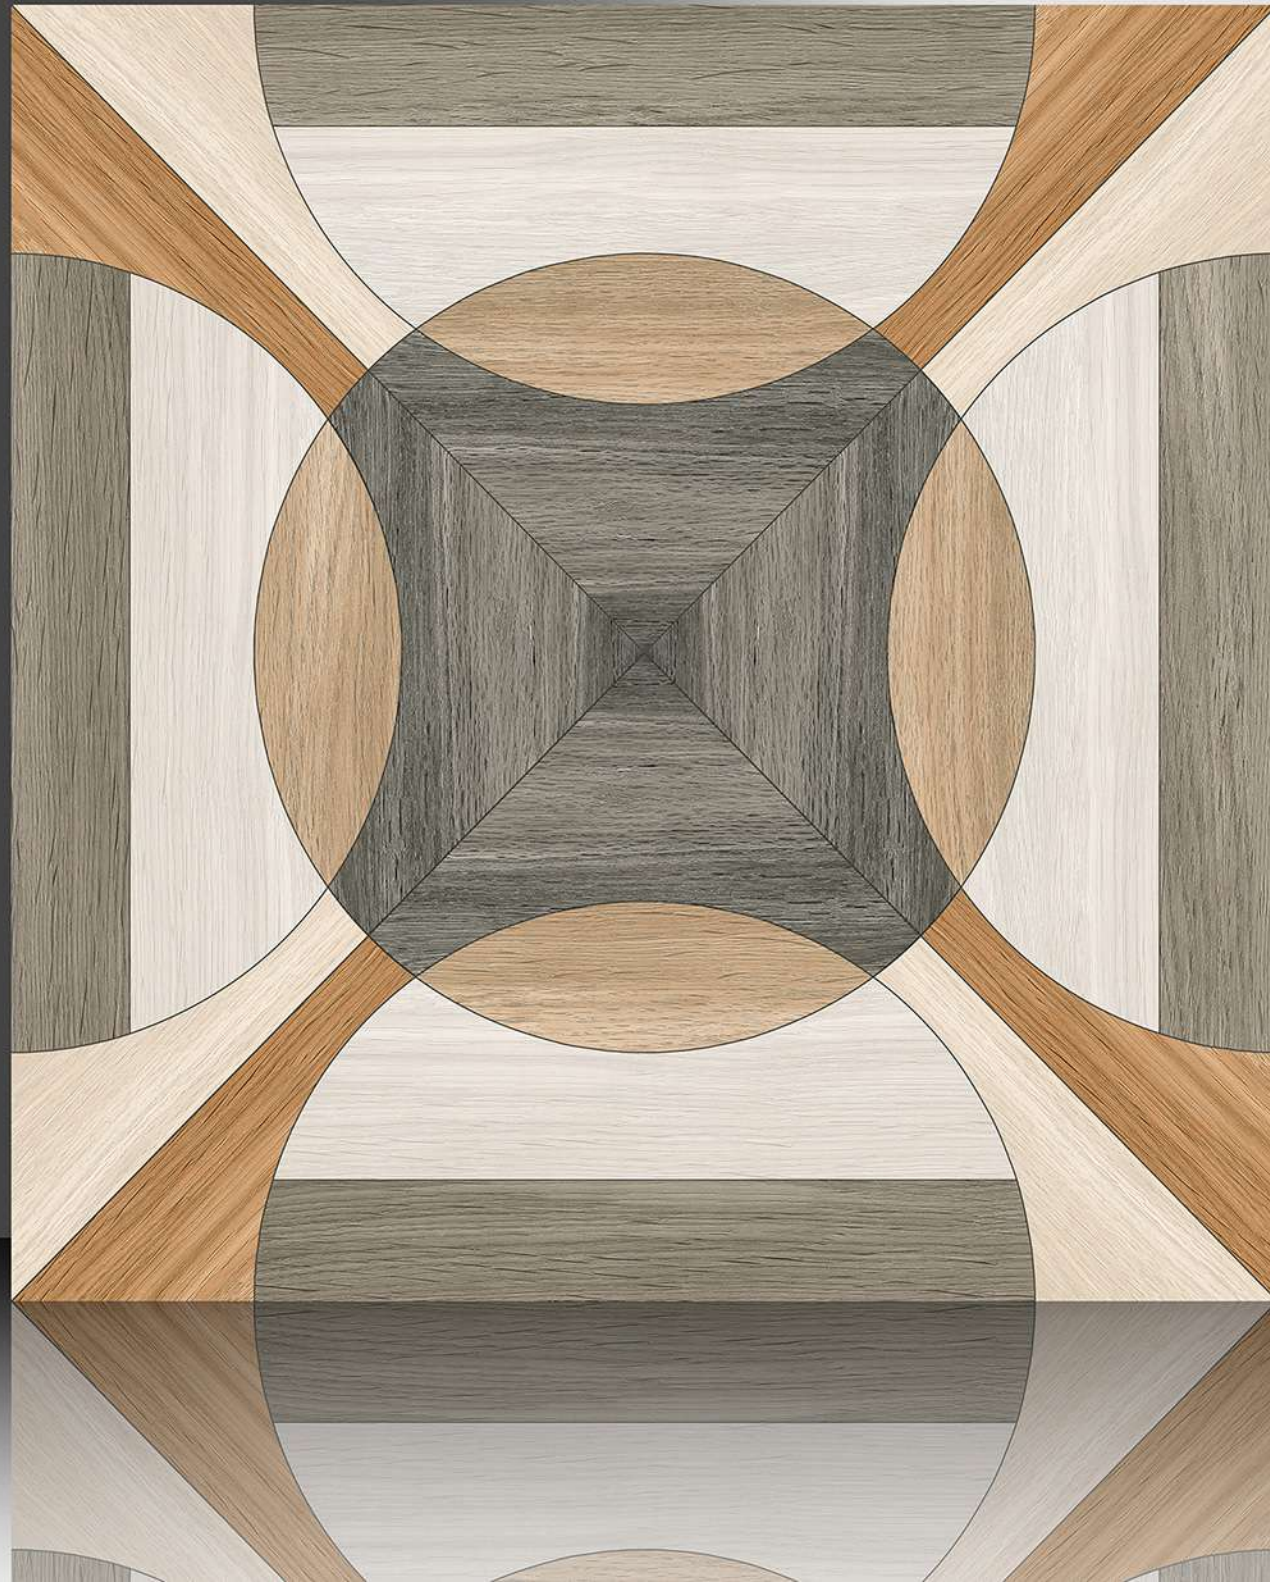

600X600 mm

1147

GALICHA SERIES

WHITE BODY

PORCELAIN TILES

600X600 mm

1148

GALICHA SERIES