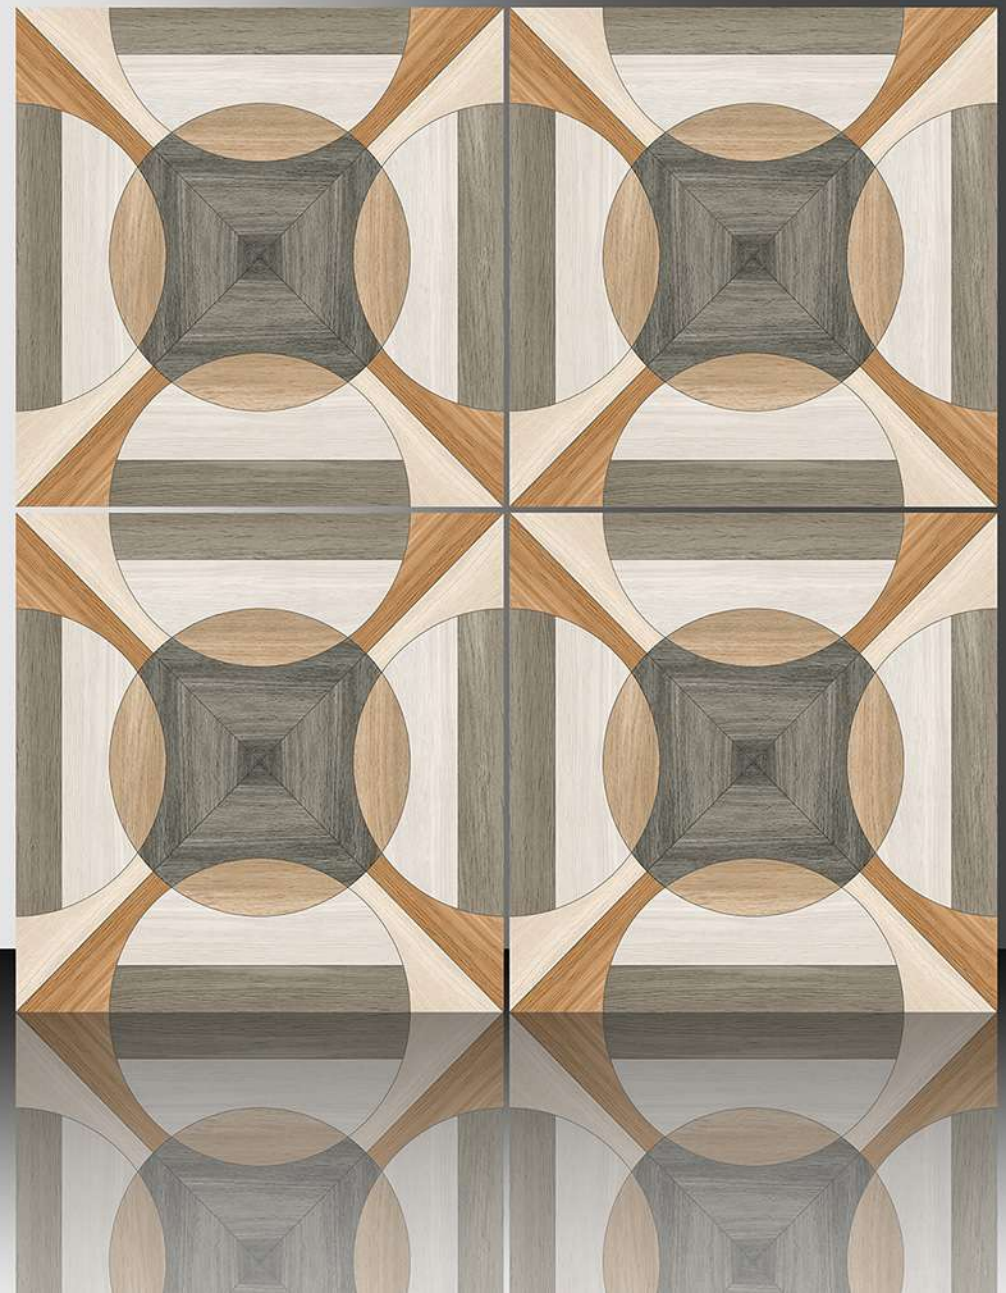

600X600 mm

1147

GALICHA SERIES

WHITE BODY

PORCELAIN TILES

600X600 mm

1148

GALICHA SERIES