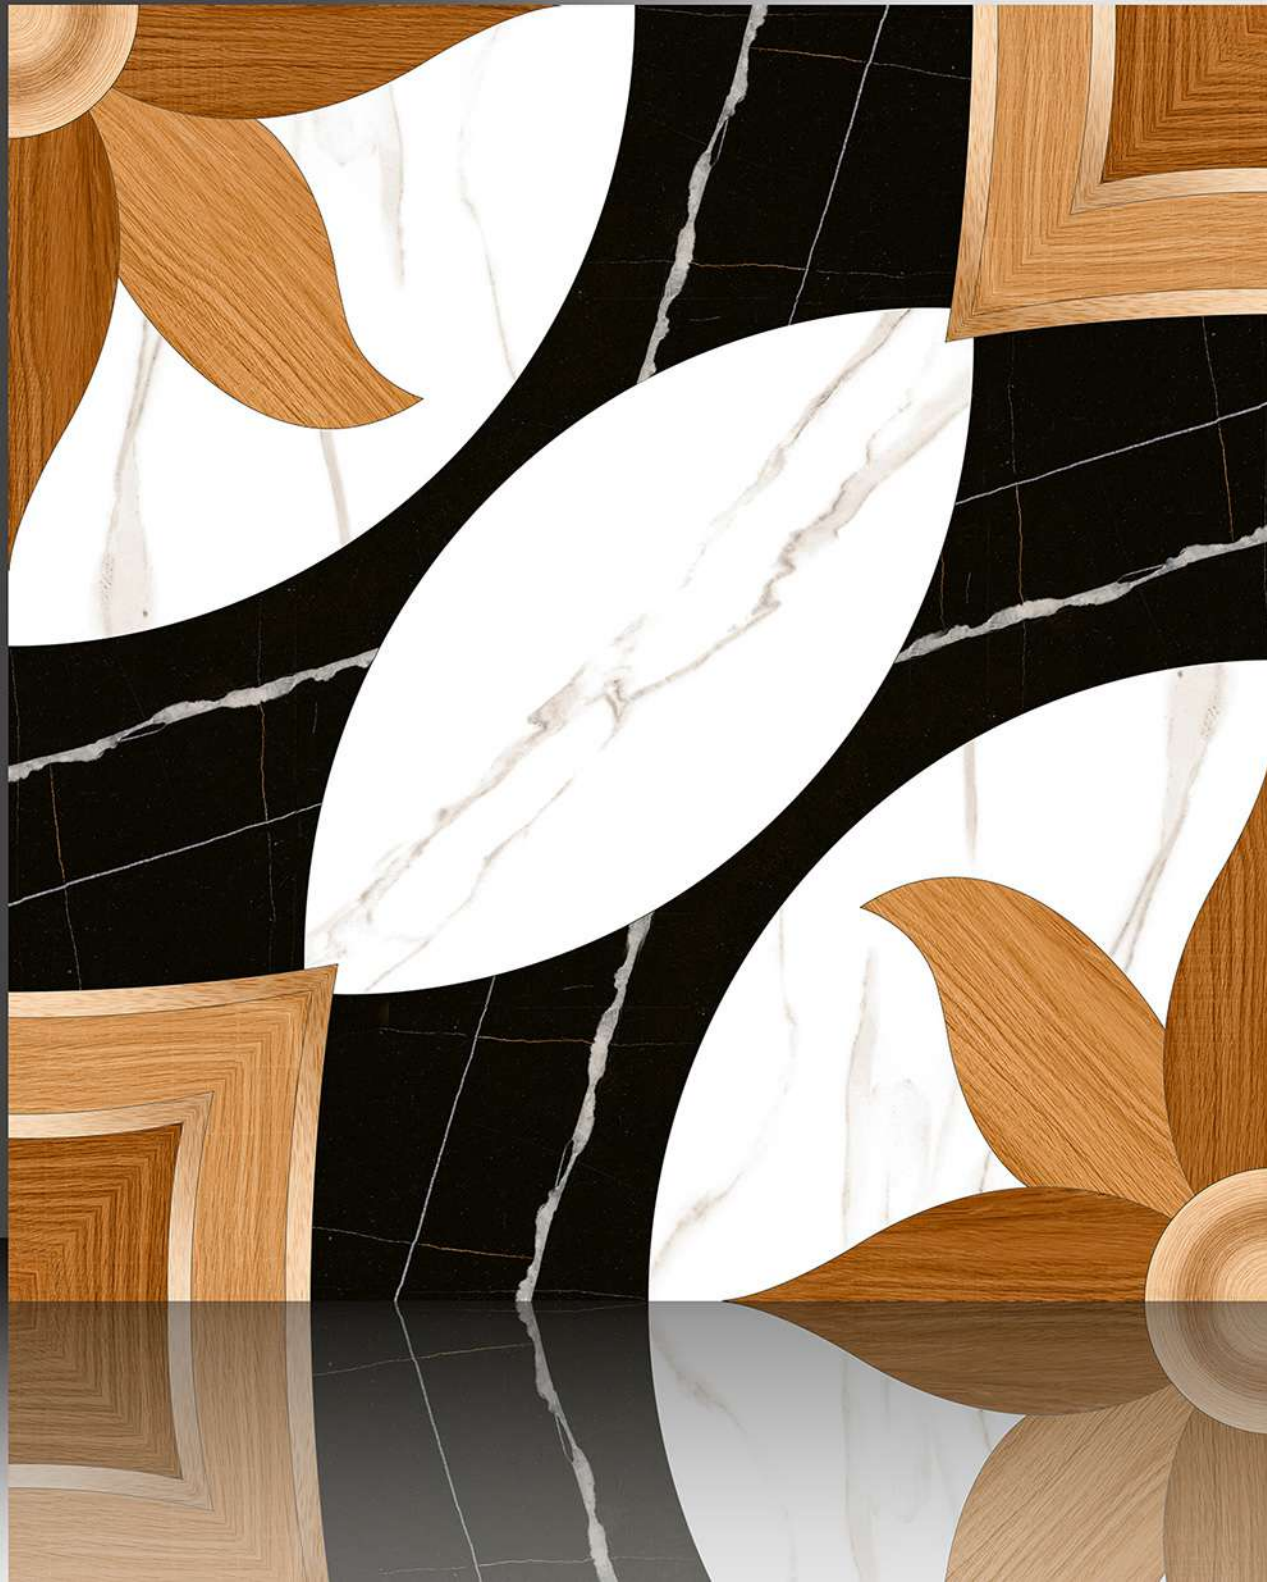

1126

GALICHA SERIES

WHITE BODY

PORCELAIN TILES

600X600 mm

1127

GALICHA SERIES

WHITE BODY