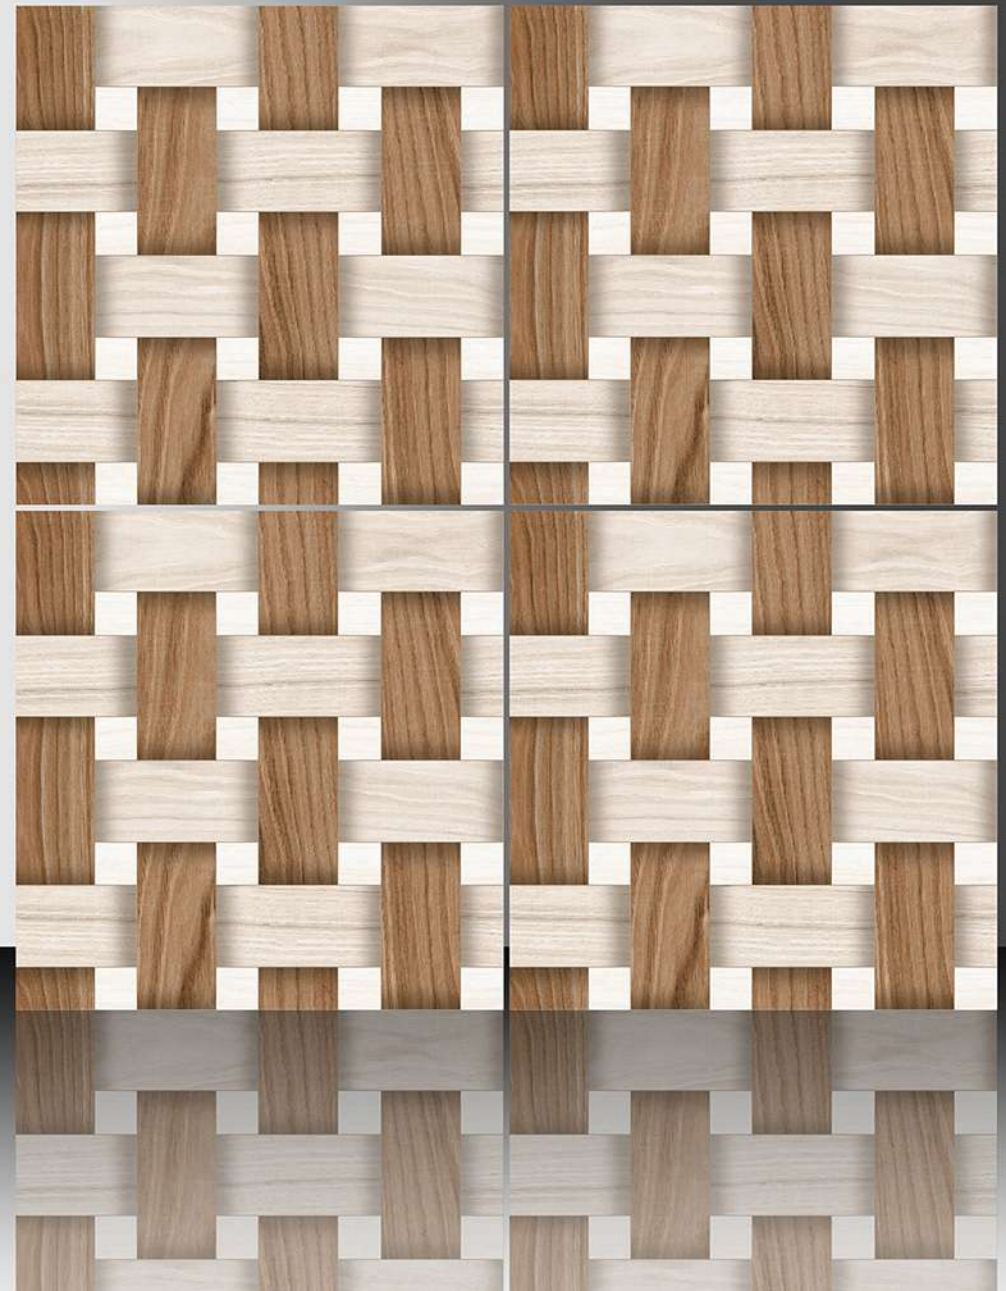

600X600 mm

1107

GALICHA SERIES

WHITE BODY

PORCELAIN TILES

600X600 mm

1108

GALICHA SERIES