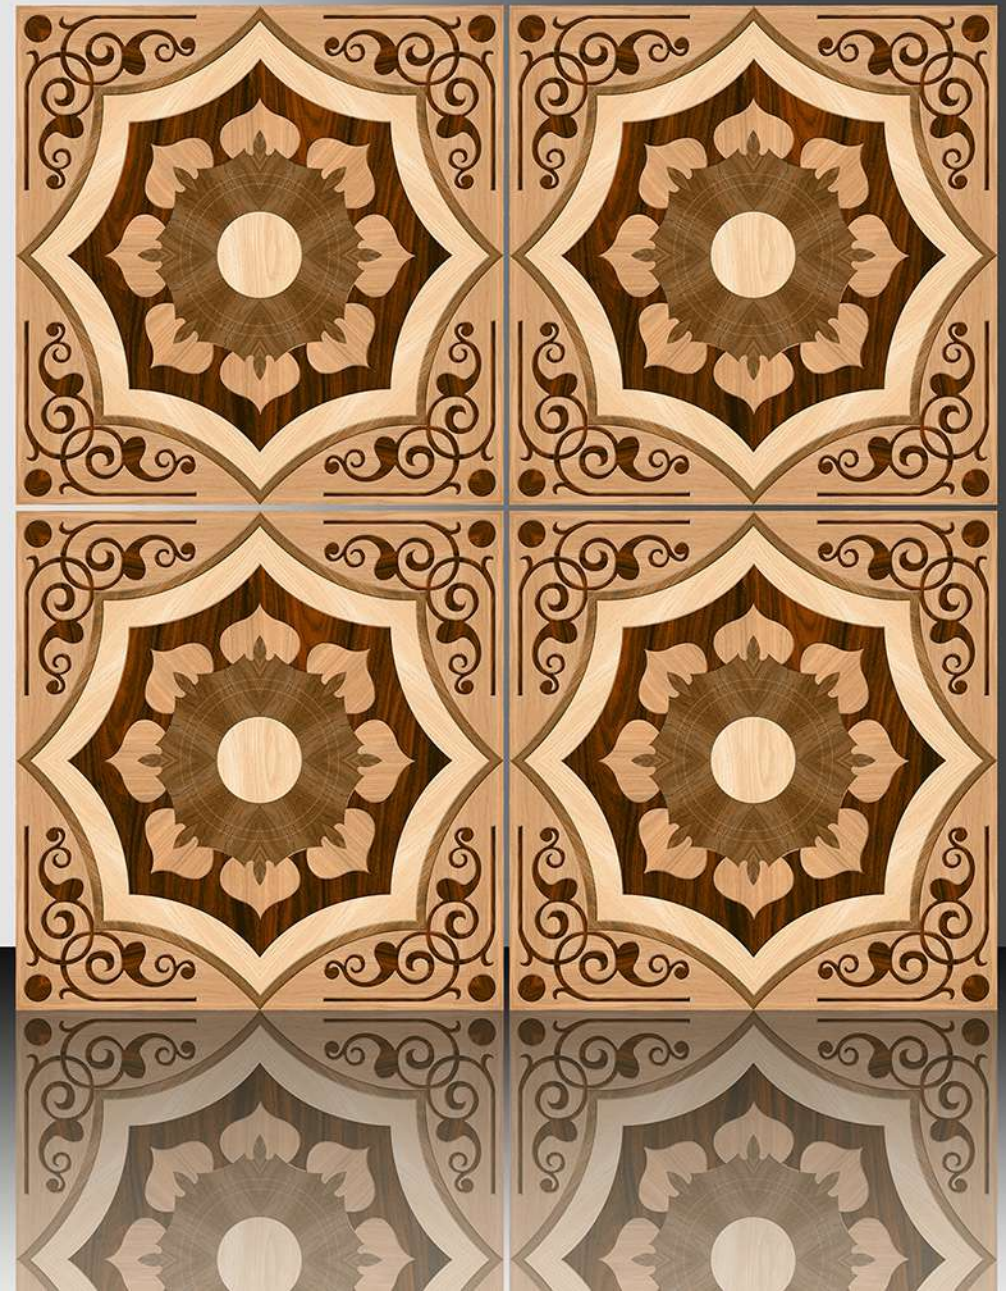

1102

GALICHA SERIES

WHITE BODY

PORCELAIN TILES

600X600 mm

1103

GALICHA SERIES

WHITE BODY