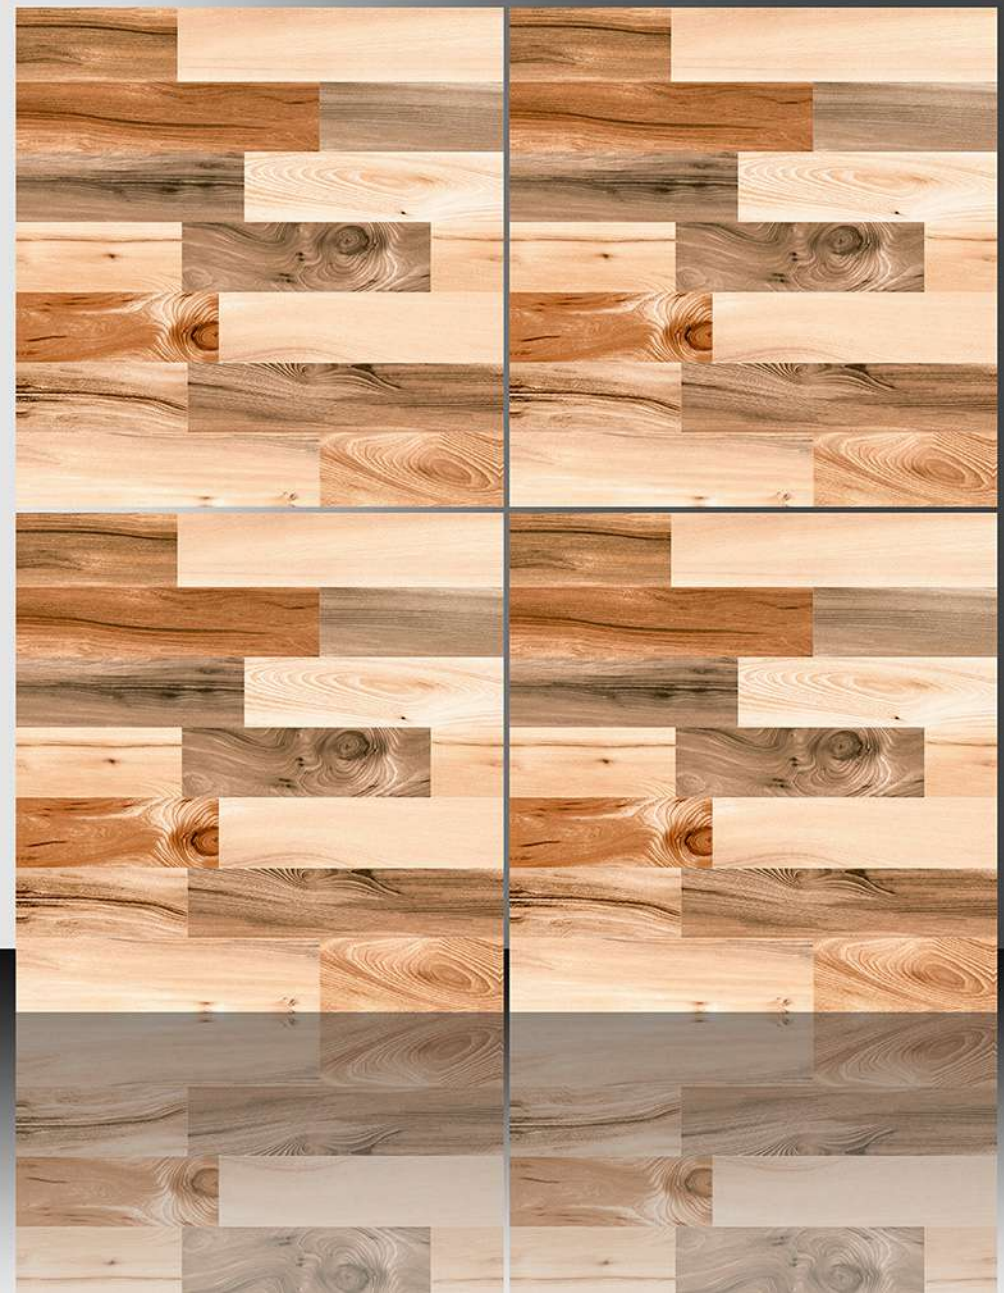

600X600 mm

1115

GALICHA SERIES

WHITE BODY

PORCELAIN TILES

600X600 mm

1116

GALICHA SERIES