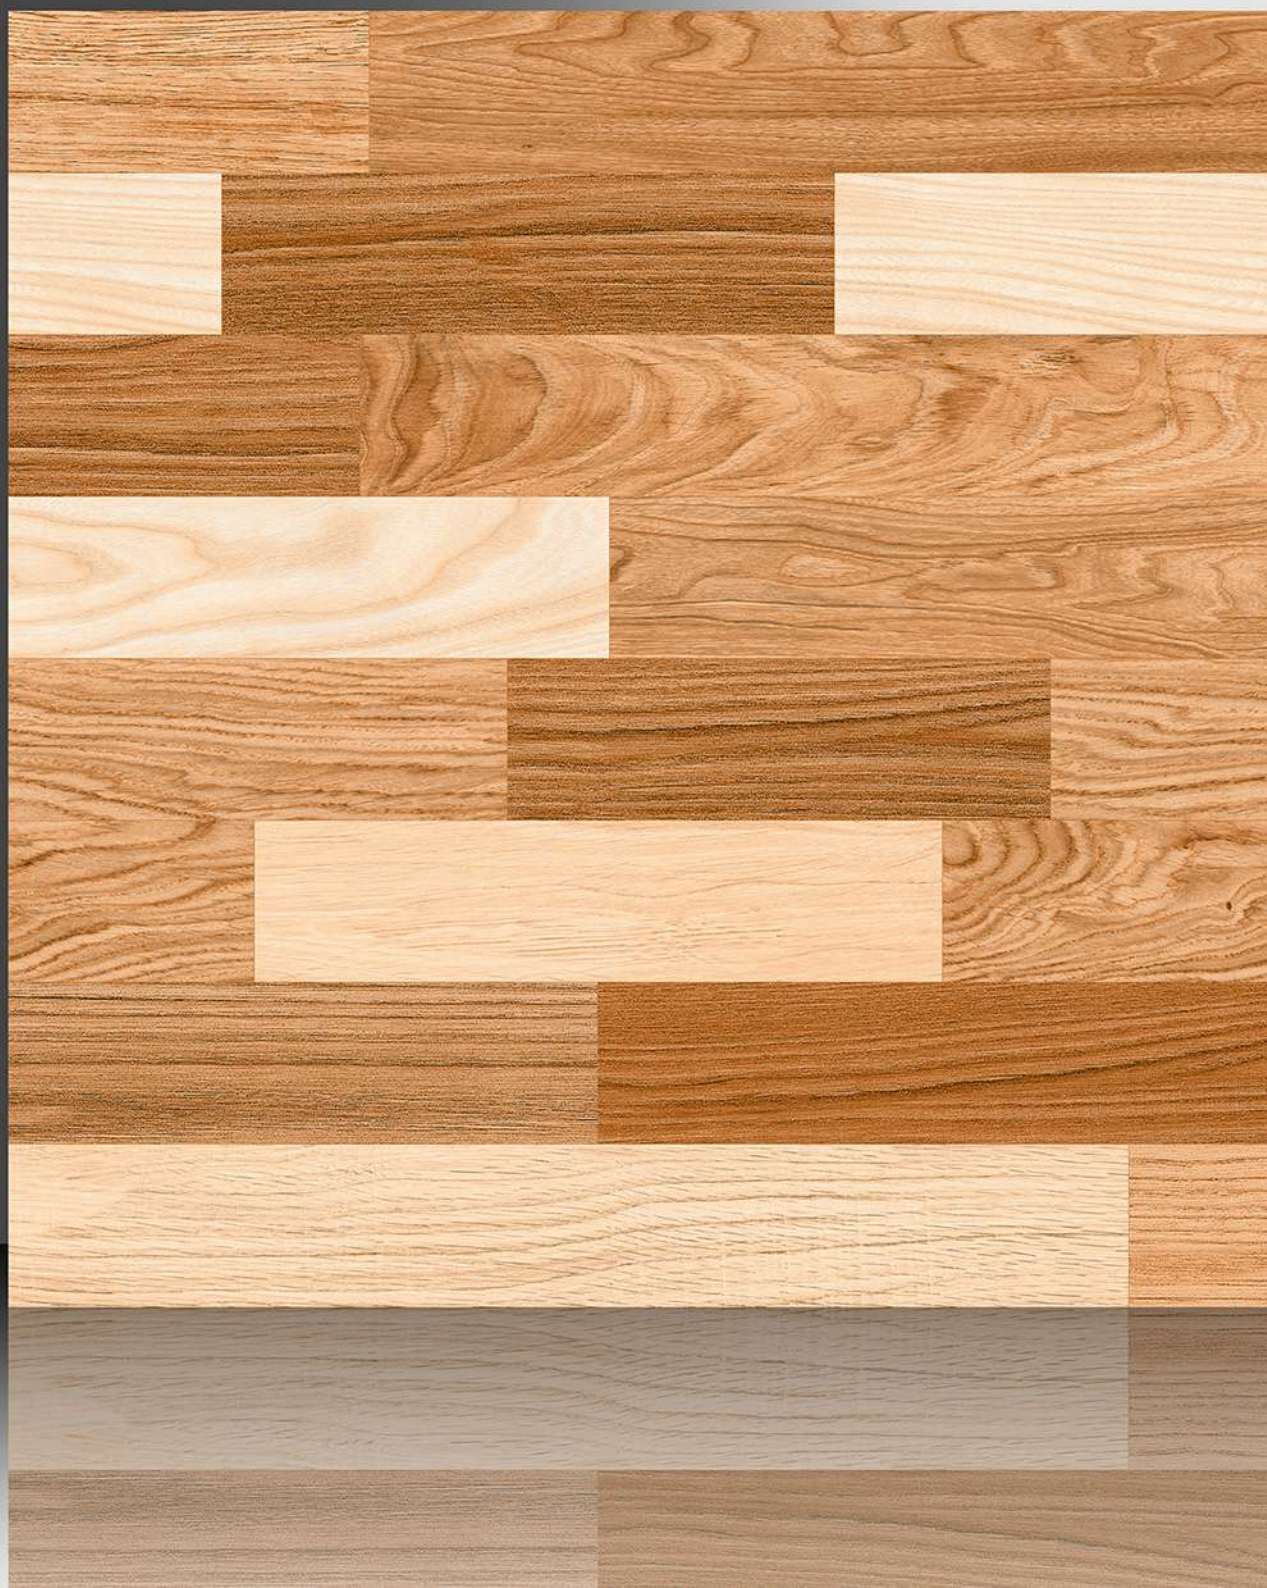

1110

GALICHA SERIES

WHITE BODY

PORCELAIN TILES

600X600 mm

1111

GALICHA SERIES

WHITE BODY