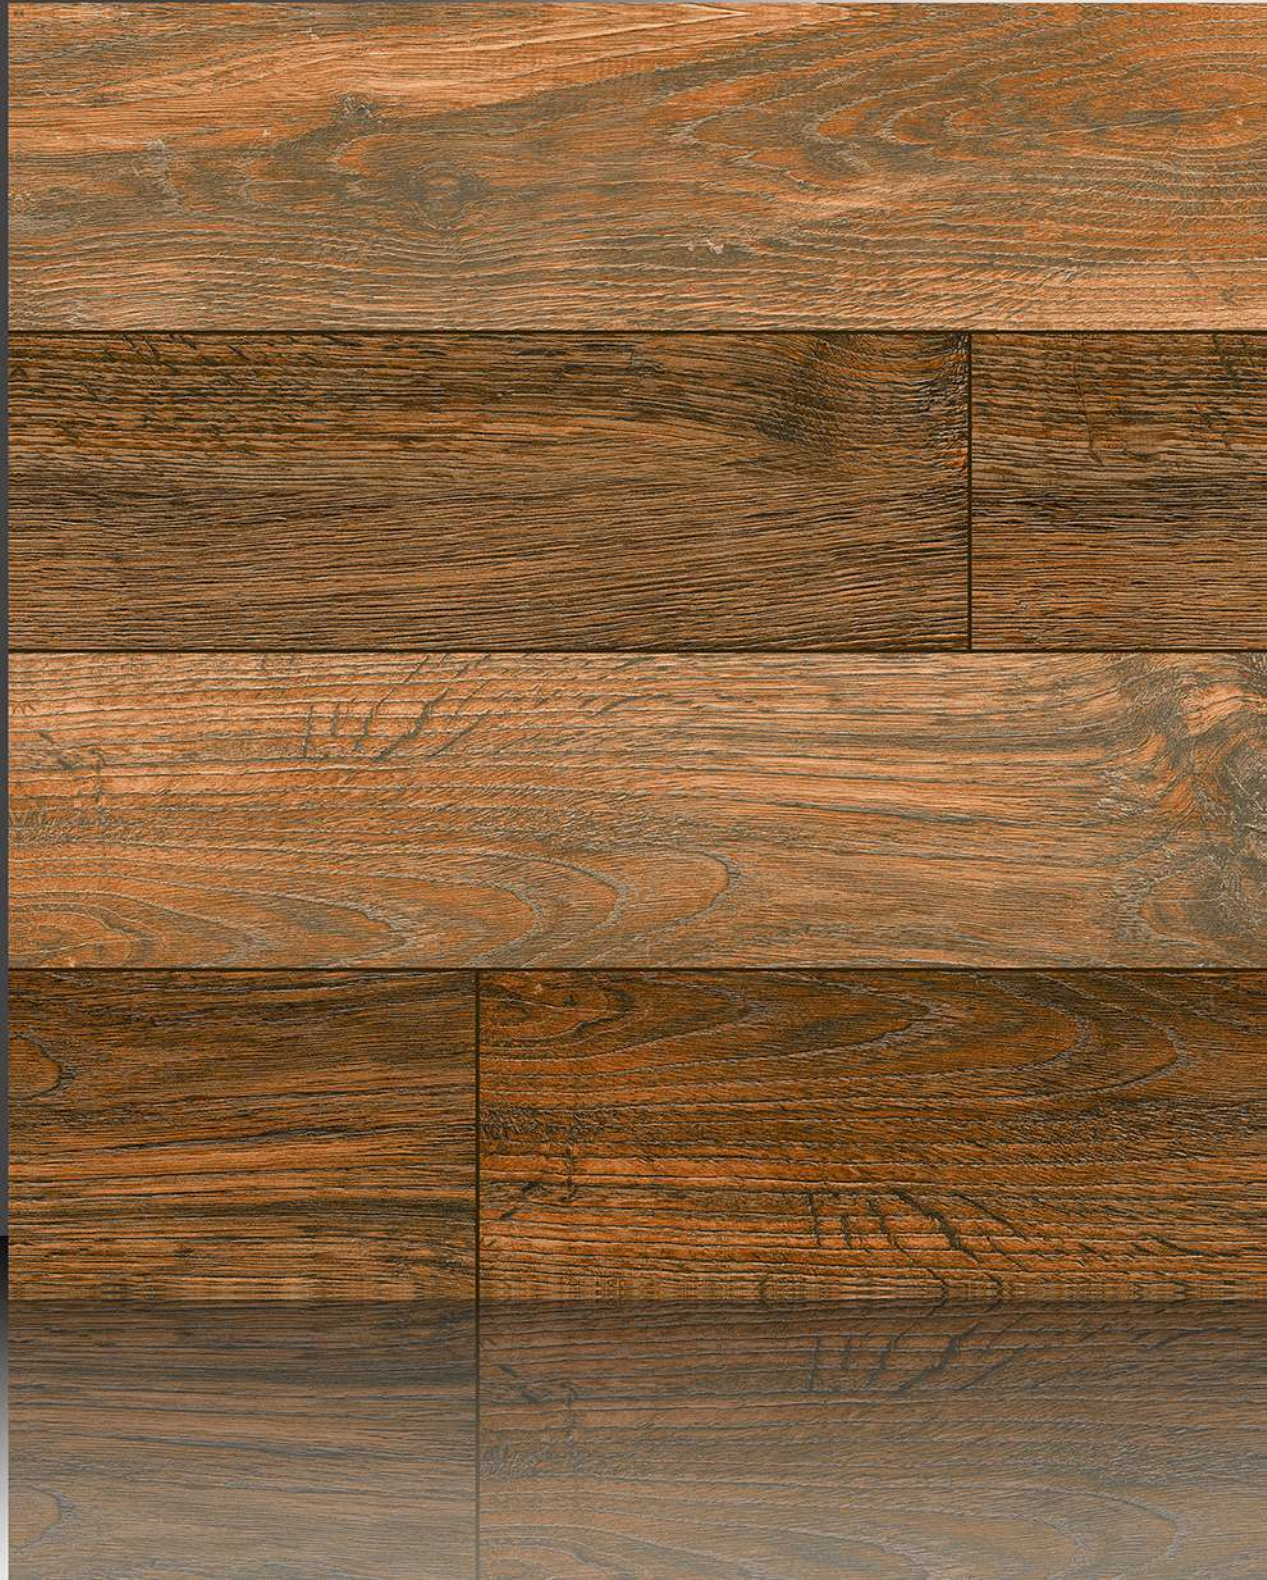

WHITE BODY

PORCELAIN TILES

600X600 mm