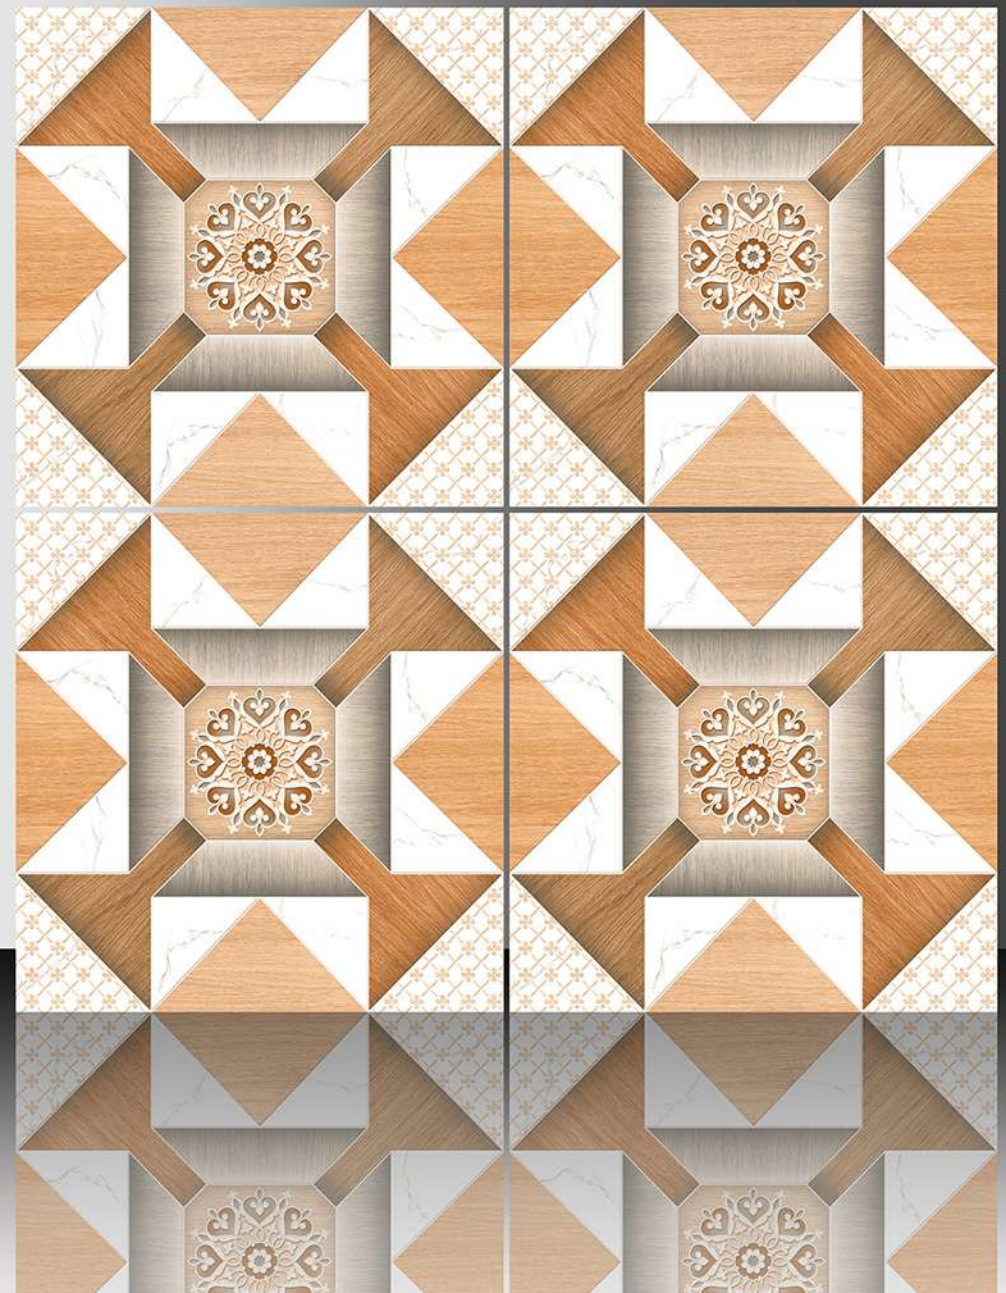

1142

GALICHA SERIES

WHITE BODY

PORCELAIN TILES

600X600 mm

1143

GALICHA SERIES

WHITE BODY