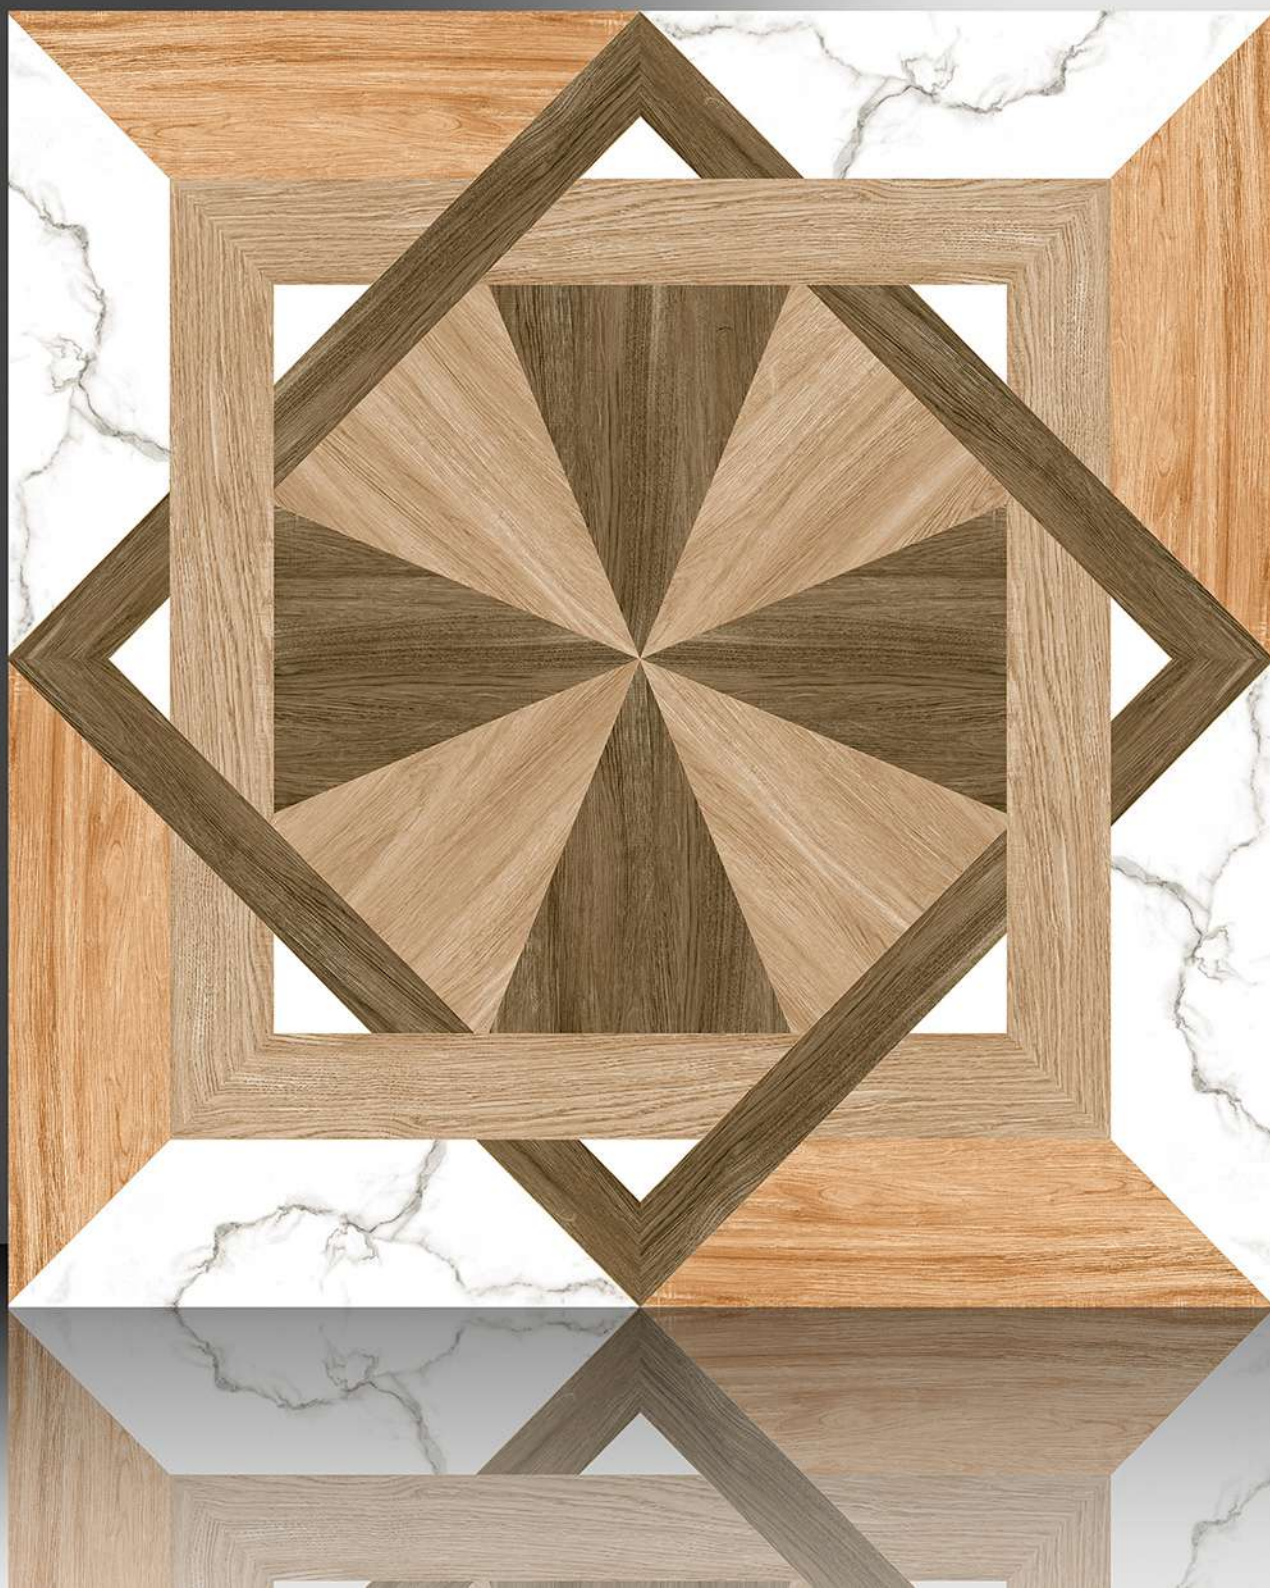

WHITE BODY

PORCELAIN TILES

600X600 mm