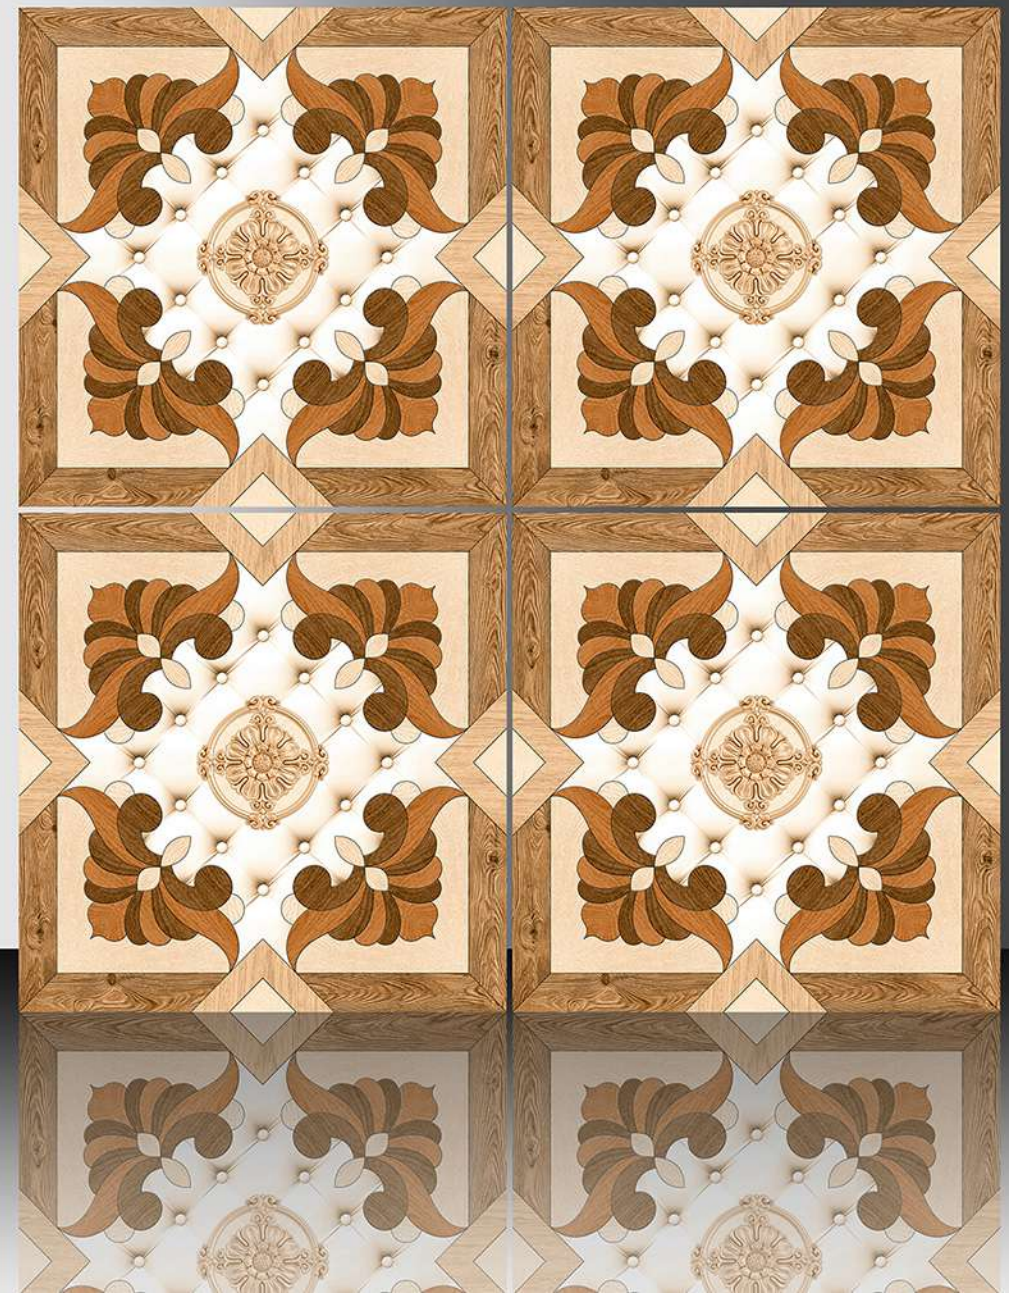

GALICHA SERIES

WHITE BODY

PORCELAIN TILES

600X600 mm

1138

GALICHA SERIES

WHITE BODY

PORCELAIN TILES