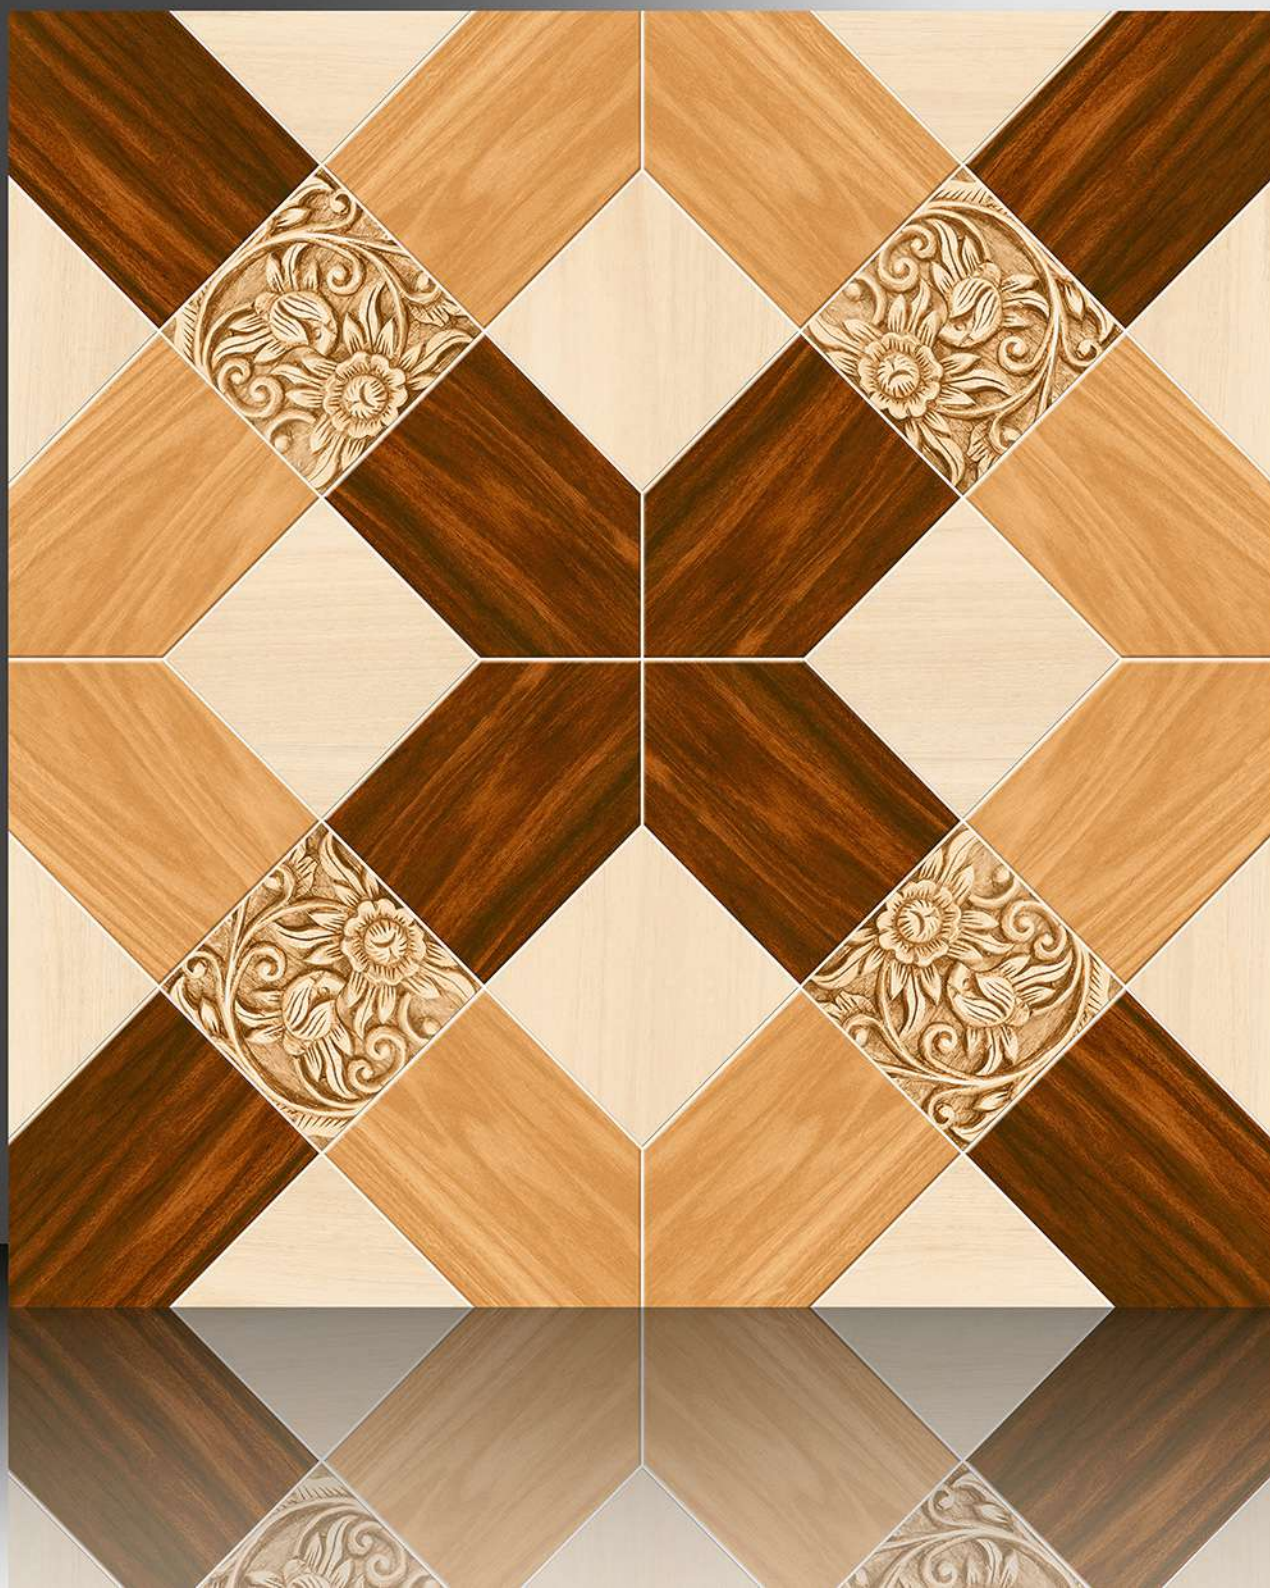

WHITE BODY

PORCELAIN TILES

600X600 mm