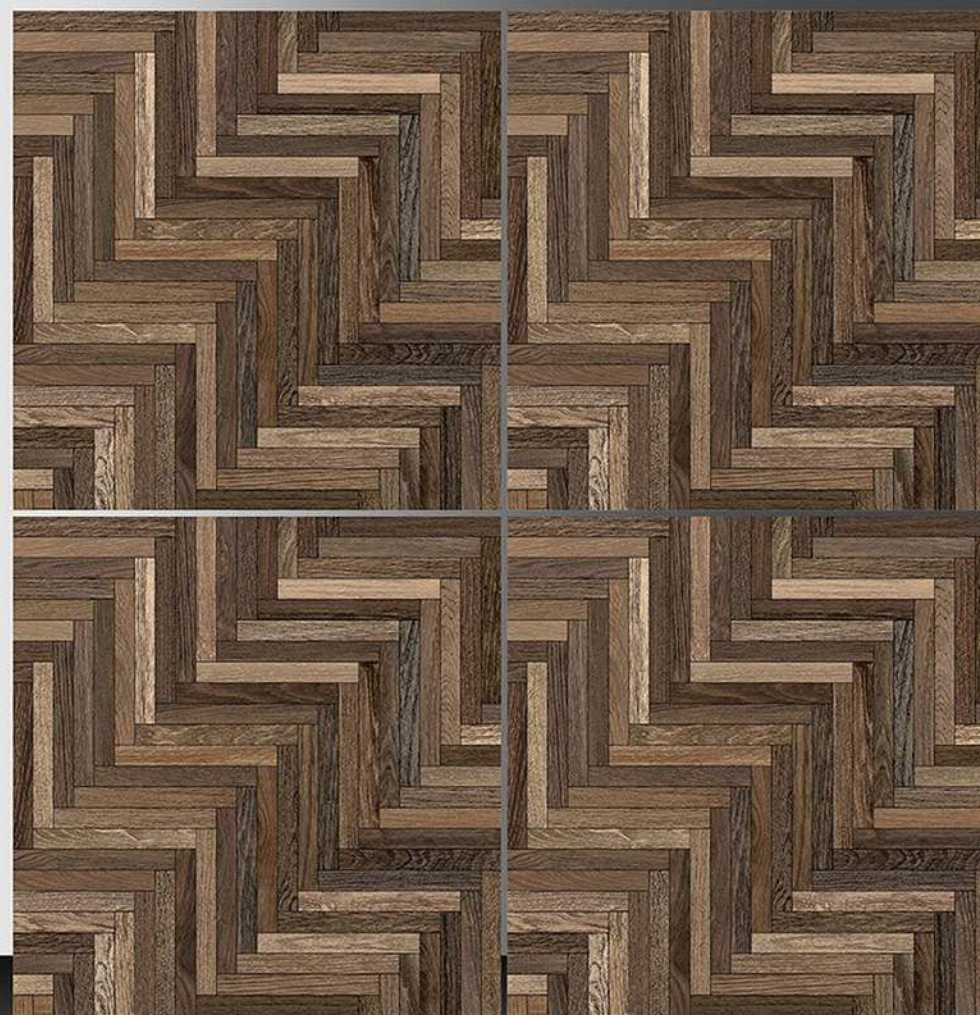

1118

GALICHA SERIES