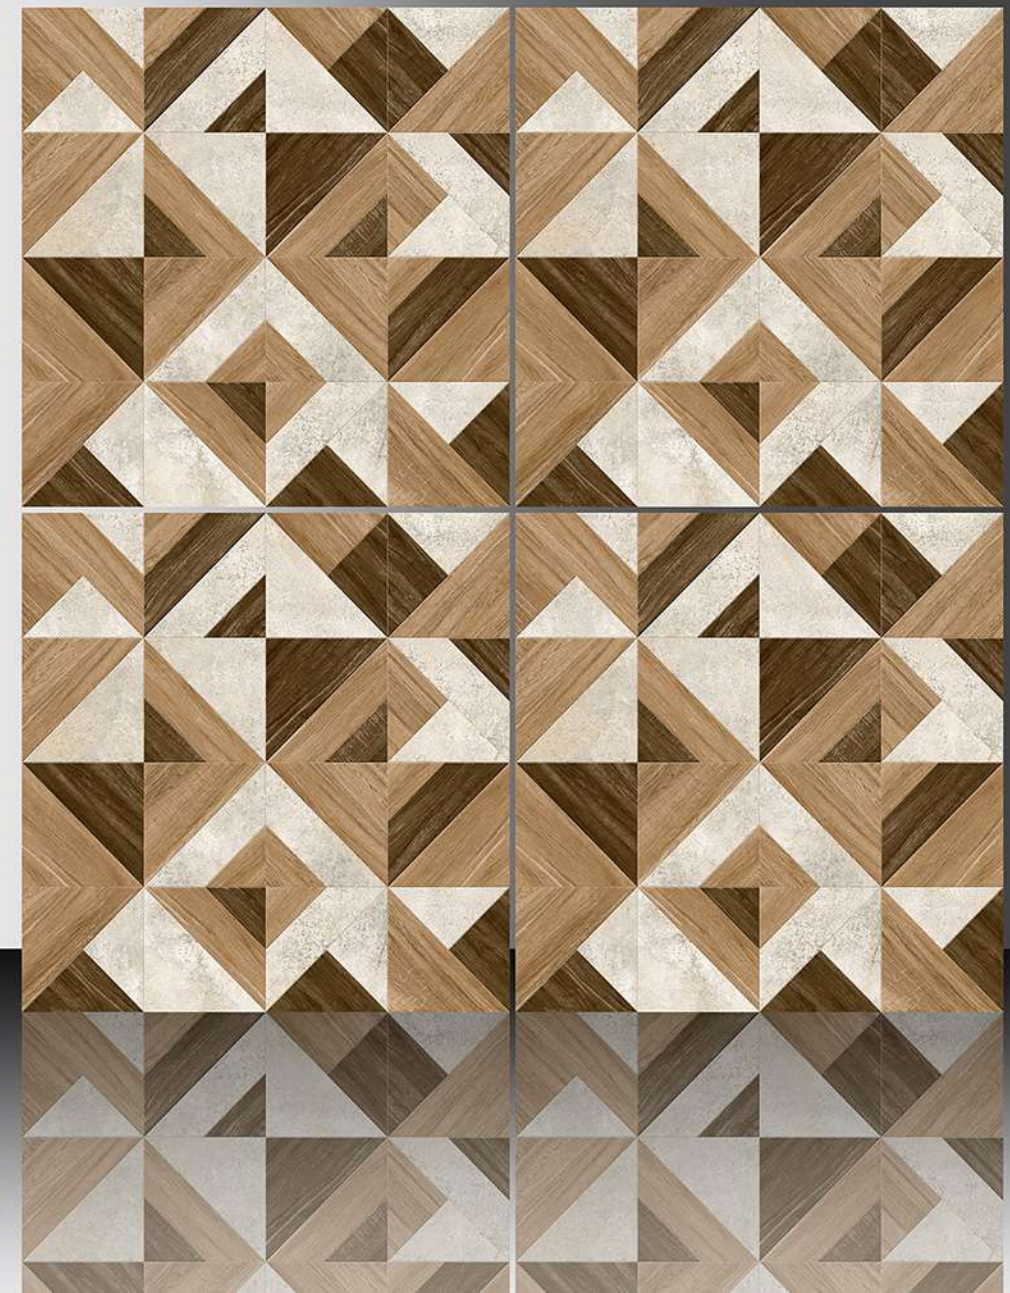

1128

GALICHA SERIES