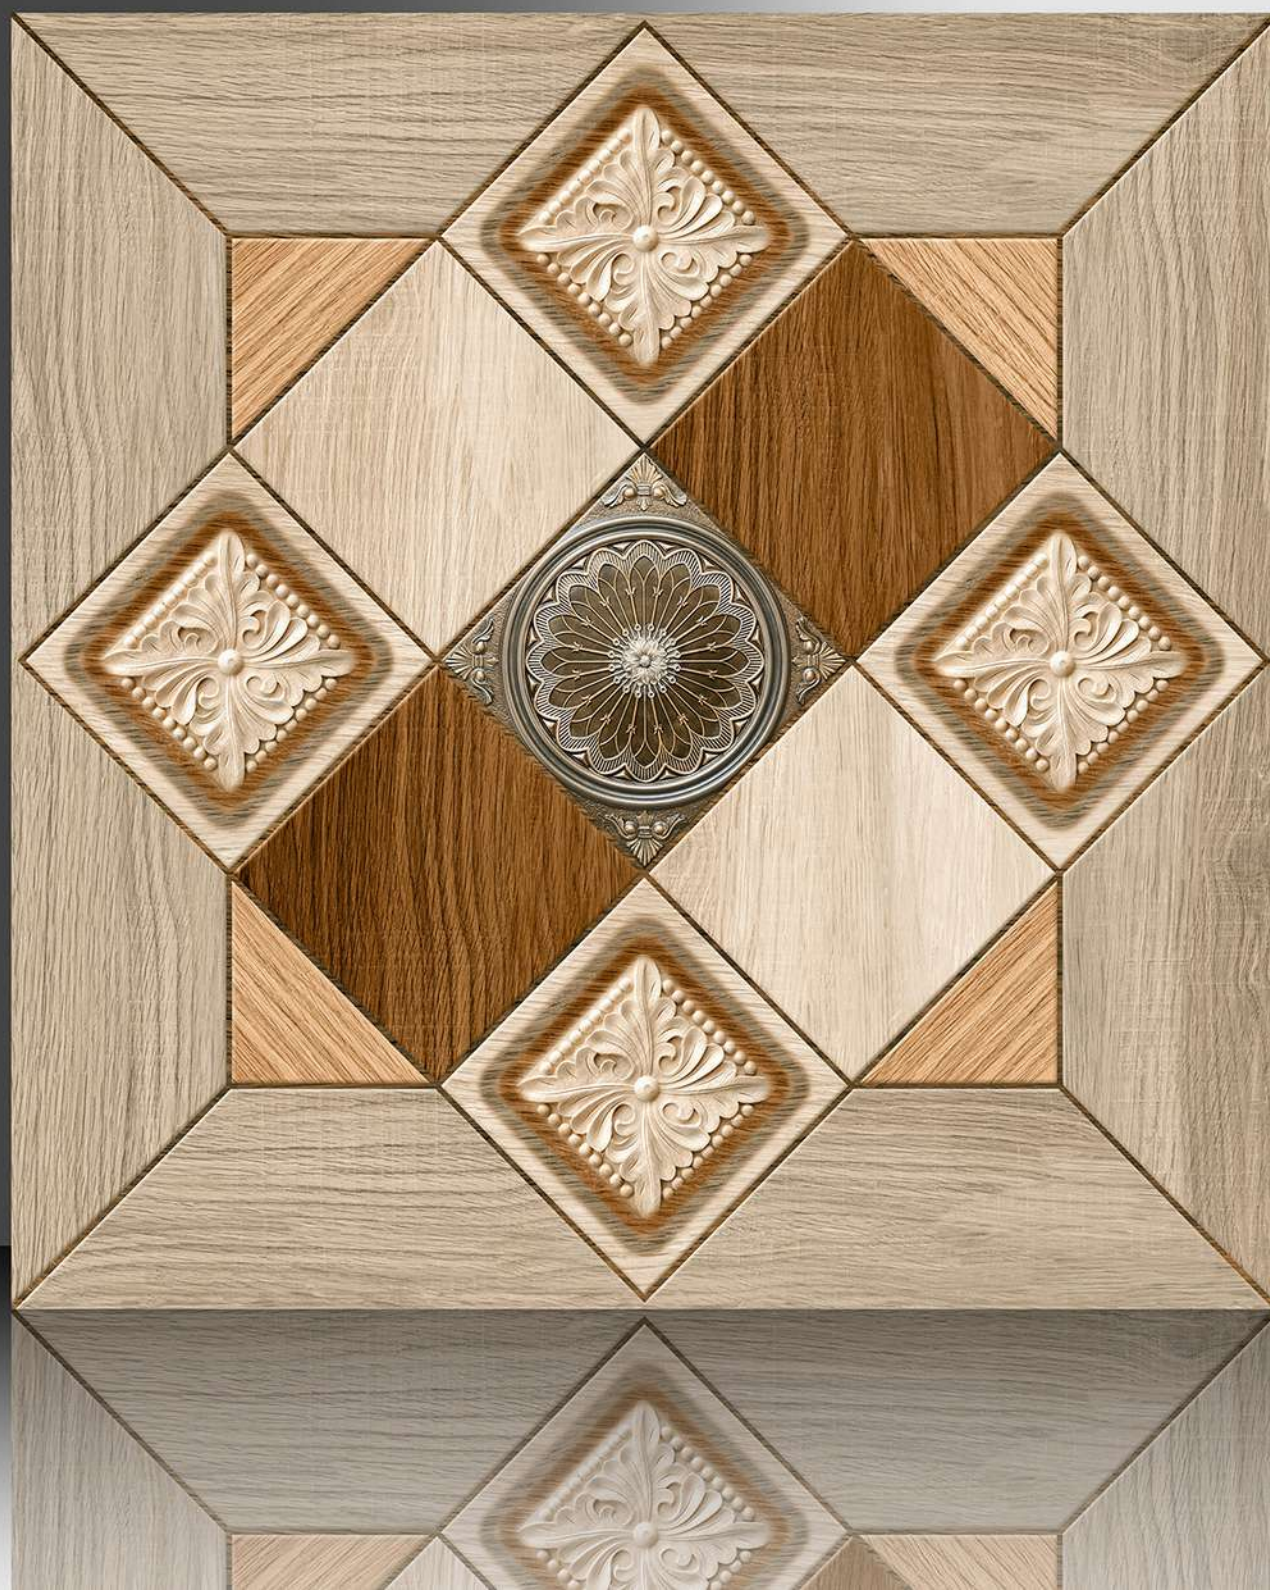

WHITE BODY

PORCELAIN TILES

600X600 mm