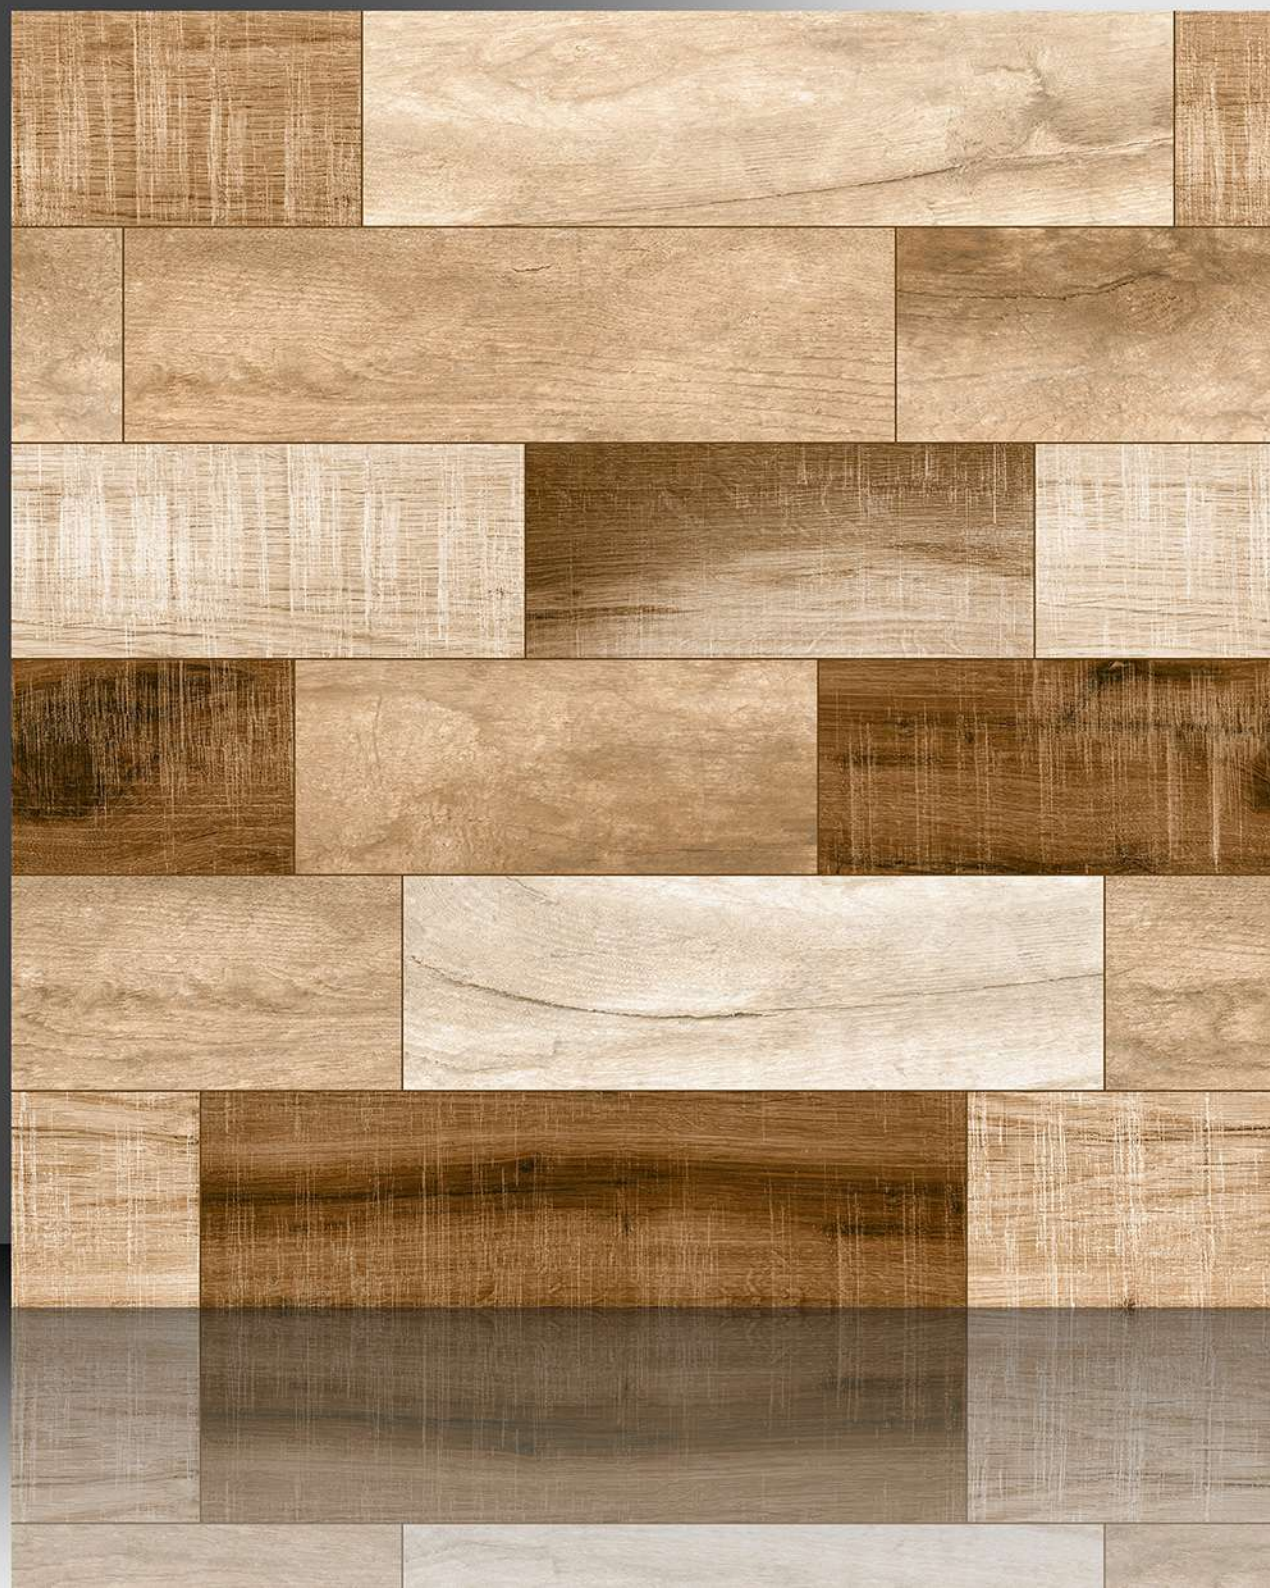

WHITE BODY

PORCELAIN TILES

600X600 mm