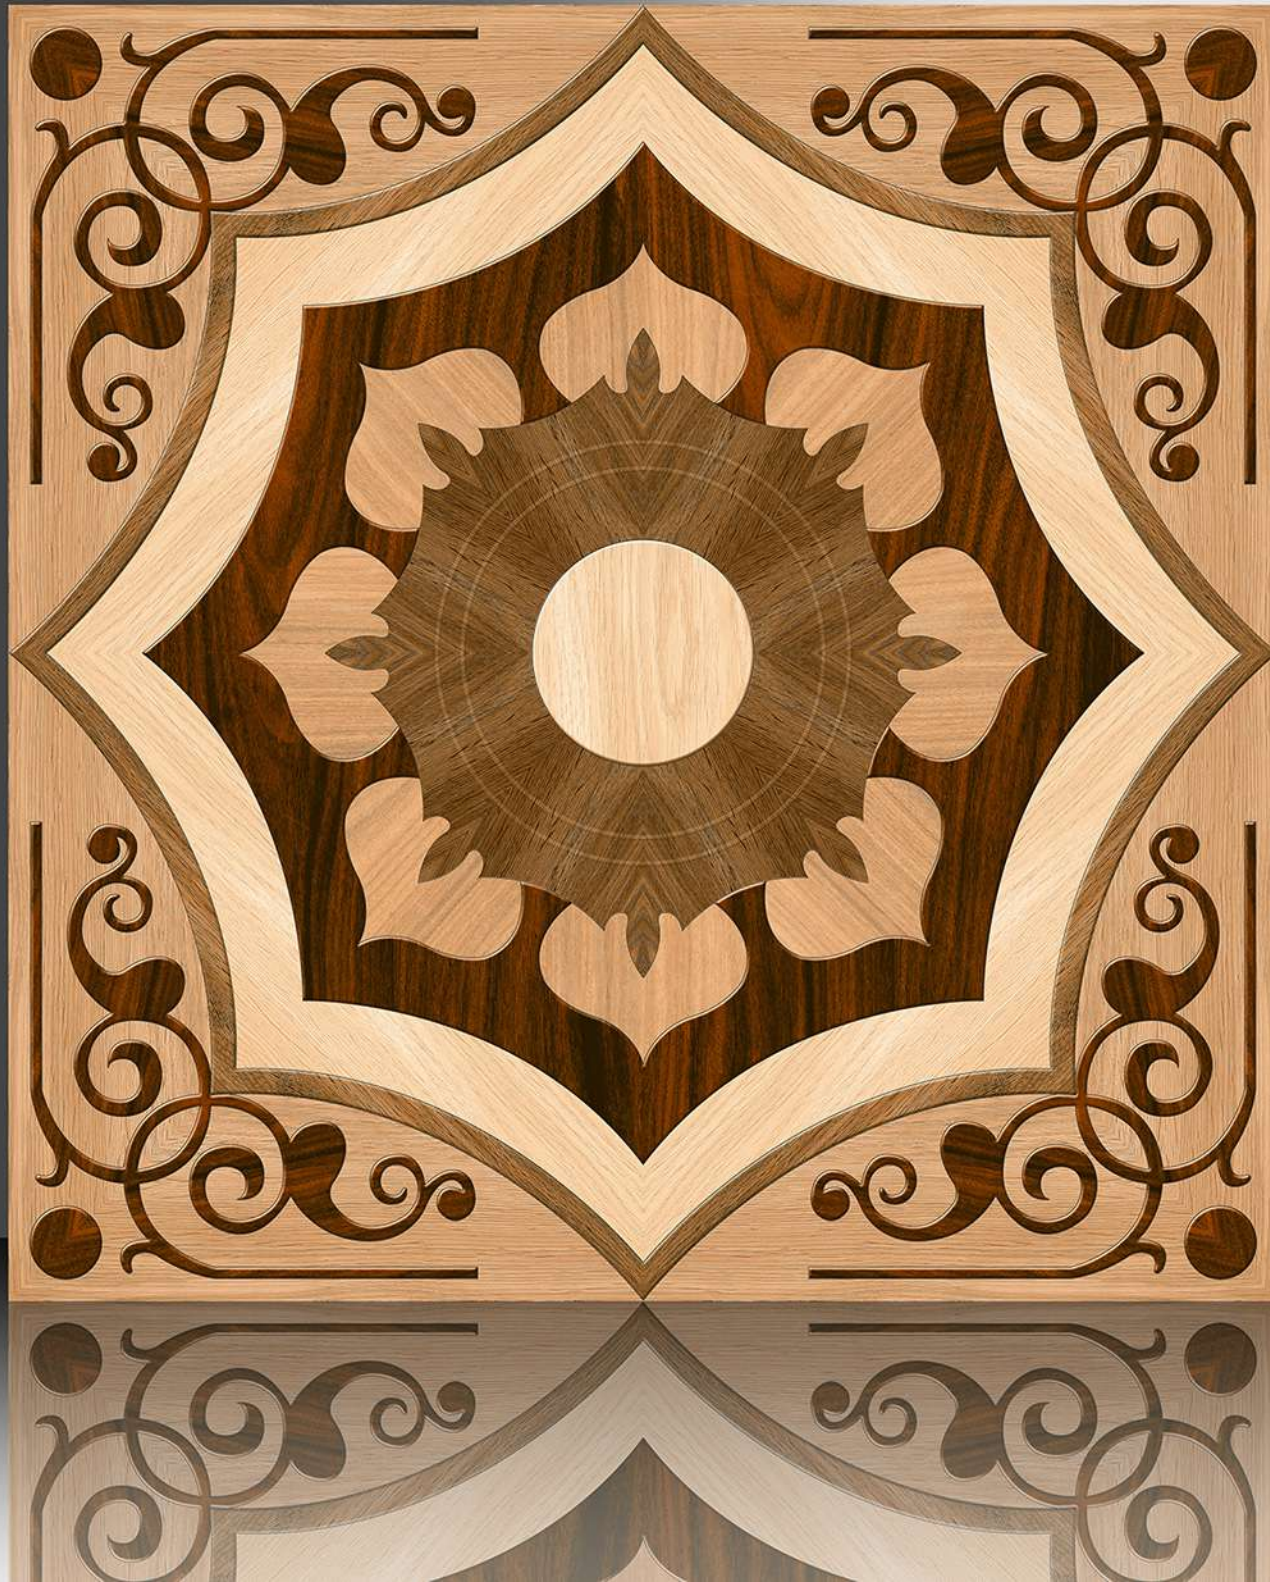

1102

GALICHA SERIES

WHITE BODY

PORCELAIN TILES

600X600 mm

1103

GALICHA SERIES

WHITE BODY